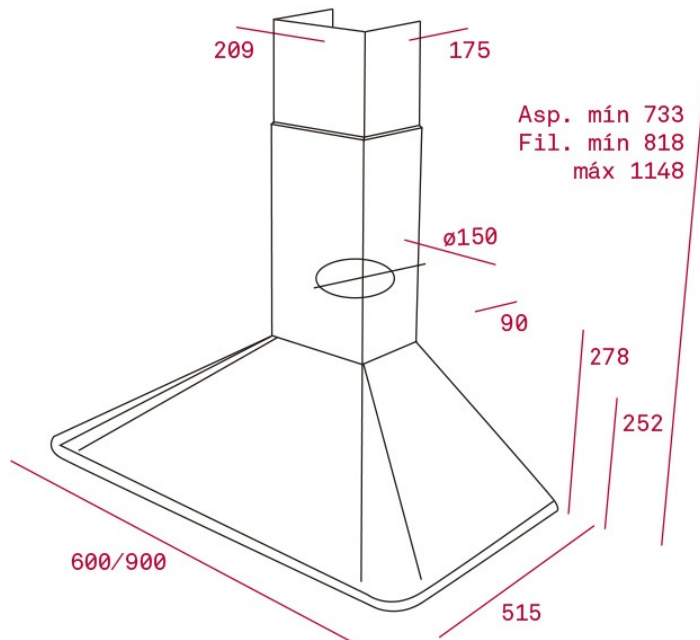

DOS 90.1 Wall-mounted rustic-style extractor hood in 90cm

LED

DESCRIPTION

Wall-mounted rustic-style extractor hood in 90cm

LIFE STYLE

Total

COLOURS

REFERENCE

REF. 113010003
EAN. 8434778010077

FEATURES

Country Style Edition
Decorative pyramidal hood
Electronic control
3 speeds
Free Outlet exhaust capacity (m³/h): 650
Max speed exhaust capacity (m³/h): 603
Min speed exhaust capacity (m³/h): 256
Max speed sound level (dBA): 66
Min speed sound level (dBA): 51
2 LED lamps
2 Aluminum filters
Operating pilot light
Anti-return valve included
Outlet reduction included
Optional recirculation kit with tube cover installation: SET 4/D
Optional Charcoal Filter: D5C

DIMENSIONS

Product height (mm): 733-1148
Product width (mm): 600/900
Product depth (mm): 500
Product length (mm):
Net weight (Kg): 13,2

TECH SPECS

FEATURES

Certificates: CE; CB; Rohs
Ø Outlet (mm): 150
Type of inner light: LED
Inside light Consumption (W): 3
Plug type: European Plug
Power rate (V): 220230
Frequency (Hz): 5060
Total hood power (W): 290
Number of motors: 1
Motor power (W): 250
Air flow (Qmin) m³/h: 256
Air flow (Qmax): 603

Control panel: Electronic soft bottons

Number of speeds: 3

DOS 90.1

ENERGY LABEL