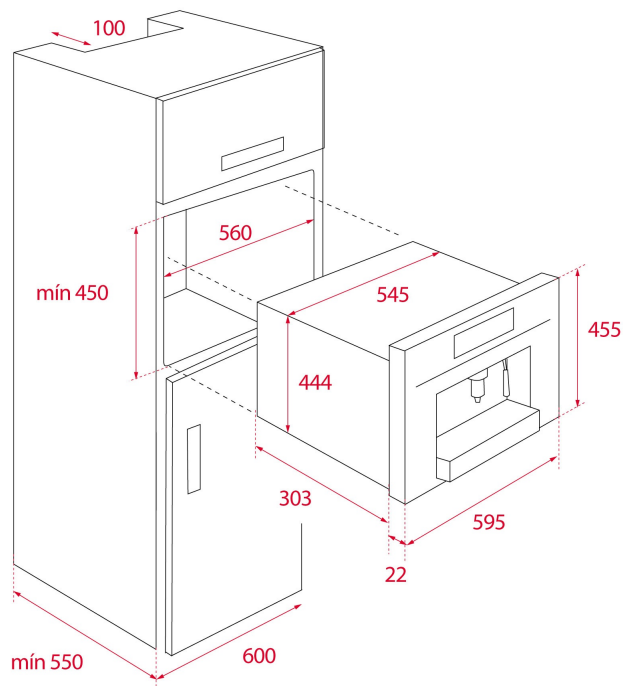

## FEATURES

Urban Colors Edition  
Multi capsule and ground built-in coffee machine  
Coffee size regulation  
Touch control display with knobs  
Capacity: 1 cup  
Adjustable height system for different cup sizes  
Milk frother and hot water pipe  
Availability for ground coffee  
3 storage drawers  
19 bar pump pressure  
1 litre water tank  
Descaling function  
Capsule adaptors suitable for:  
Nespresso®, Lavazza®, Caffitaly®, E.S.E.

## DIMENSIONS

**Product height (mm):** 455

**Product width (mm):** 595

**Product depth (mm):** 330

**Product length (mm):**

**Net weight (Kg):** 18,7