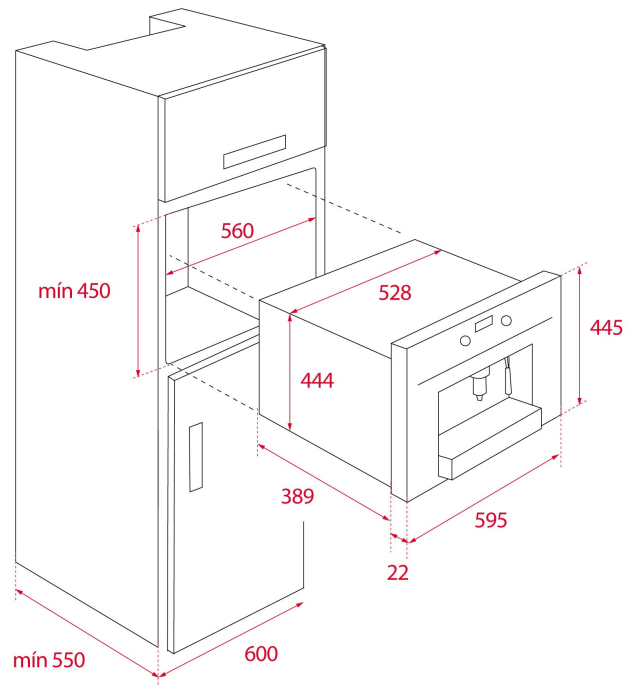

REFERENCE

REF. 111630003
EAN. 8434778008326

TEKA

CLC 855 GM

FEATURES

Urban Colors Edition
Automatic built-in coffee machine
Self-cleaning function
Touch control display with knobs
30 automatic programs
Capacity: 2 cups at once
Adjustable height system for different cup sizes
Milk frother and hot water pipe
Integrated steel grinder for natural coffee beans
Coffee beans container, 200 grams capacity
Availability for ground coffee
15 bar pump pressure
1.8 litres water tank
Waste container
Descaling function
Installation with telescopic rails for easy pull out of the coffee make

DIMENSIONS

Product height (mm): 455
Product width (mm): 595
Product depth (mm): 412
Product length (mm):
Net weight (Kg): 23

TECH SPECS

FITTING MEASURES

Built-in Width (mm): 560
Built-in Depth (mm): 550
Built-in height (mm): 450