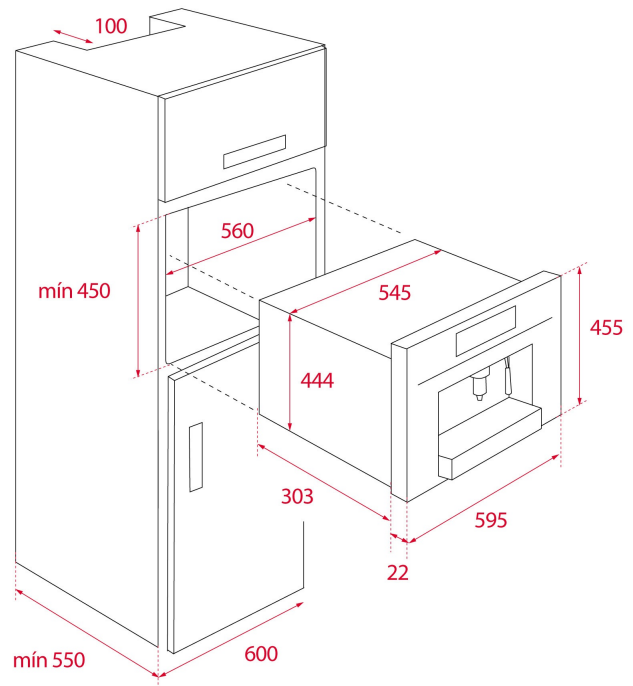

Maestro

COLOURS

REFERENCE

REF. 111630000
EAN. 8434778003833

TEKA

CLC 835 MC

FEATURES

Urban Colors Edition
Multi capsule and ground built-in coffee machine
Coffee size regulation
Touch control display with knobs
Capacity: 1 cup
Adjustable height system for different cup sizes
Milk frother and hot water pipe
Availability for ground coffee
3 storage drawers
19 bar pump pressure
1 litre water tank
Descaling function
Capsule adaptors suitable for:
Nespresso®, Lavazza®, Caffitaly®, E.S.E.

DIMENSIONS

Product height (mm): 455
Product width (mm): 595
Product depth (mm): 330
Product length (mm):
Net weight (Kg): 18,7

TECH SPECS

FITTING MEASURES

Built-in Width (mm): 560
Built-in Depth (mm): 580
Built-in height (mm): 450