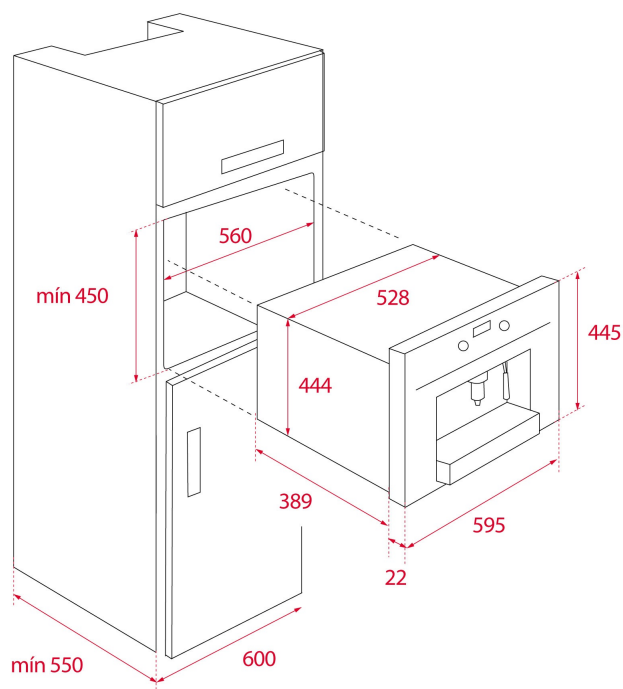

## DIMENSIONS

**Product height (mm):** 455  
**Product width (mm):** 595  
**Product depth (mm):** 412  
**Product length (mm):**  
**Net weight (Kg):** 23

### FITTING MEASURES

**Built-in Width (mm):** 560  
**Built-in Depth (mm):** 550  
**Built-in height (mm):** 450