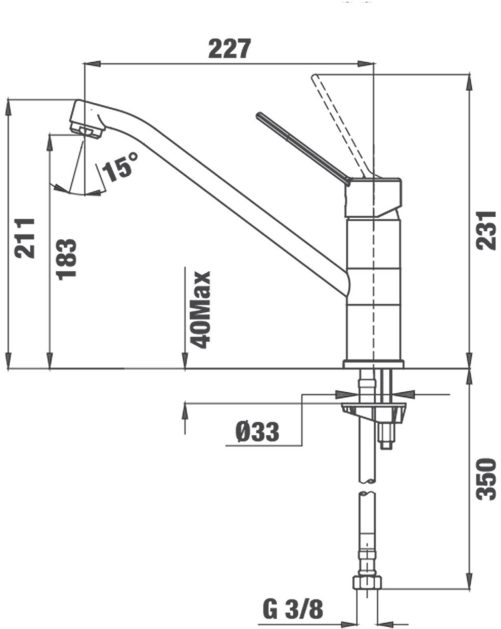

REFERENCE

REF. 469934500
EAN. 8421152098219

TEKA

MTP 993

FEATURES

Low spout kitchen tap
Swivel spout
Anti-scale aerator
Cartridge with ceramic discs of high resistance
Highly precise temperature control
Greater handling sensitivity with smoother movements
3/8" flexible inlet pipes

MTP 993

DIMENSIONS

- Product height (mm): 211
- Product width (mm):
- Product depth (mm):
- Product length (mm):
- Net weight (Kg): 1,9

TECH SPECS

MODELS

Type of installation: Free standing