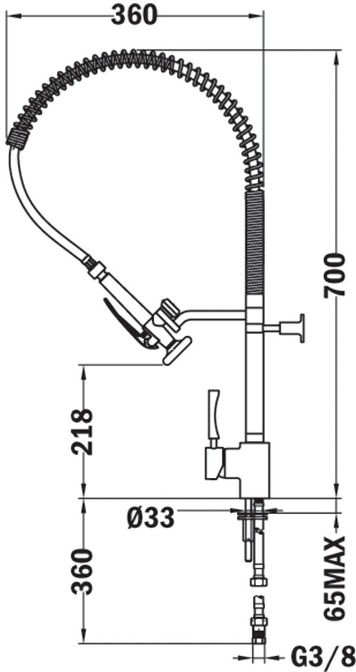

Professional kitchen tap

Swivel and flexible spout

Anti-scale aerator

Pull-down shower with stop function. 1 function: Shower spray

Double fixing system to avoid any lever effect on the sink. On-wall and sink fixation

High resistant flexible spring

Stainless steel flexible hose reinforced with plastic for better protection and easy cleaning

3/8" flexible inlet pipes

MY 174

DIMENSIONS

- Product height (mm): 700
- Product width (mm): 360
- Product depth (mm): 218
- Product length (mm): 360
- Net weight (Kg): 4,75

TECH SPECS

MODELS

Type of installation: Free standing