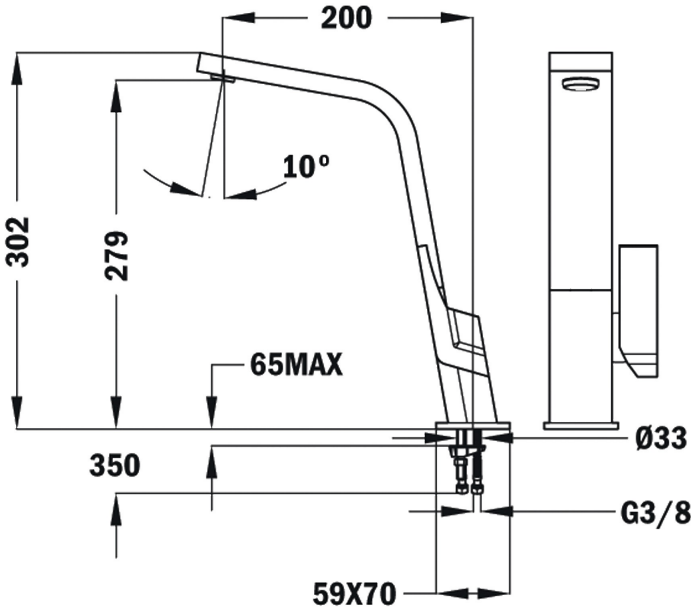

REFERENCE

REF. 33915020I
EAN. 8421152134399

TEKA

IC 915

FEATURES

High spout kitchen tap
Flat design
Swivel Spout
Anti-scale aerator
Cartridge with ceramic discs of high resistance
Highly precise temperature control
Greater handling sensitivity with smoother movements
3/8" flexible inlet pipes

IC 915

DIMENSIONS

- Product height (mm):
- Product width (mm):
- Product depth (mm):
- Product length (mm):
- Net weight (Kg): 2,4

TECH SPECS

MODELS

Type of installation: Free standing