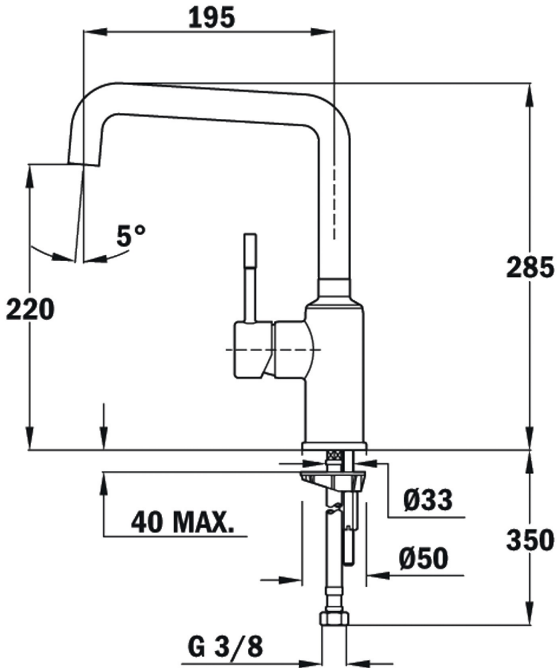

REFERENCE

REF. 509150200
EAN. 8421152076453

Frame

FEATURES

High spout kitchen tap
Swivel spout
Anti-scale aerator
Cartridge with ceramic discs of high resistance
Highly precise temperature control
Greater handling sensitivity with smoother movements
3/8" flexible inlet pipes

Frame

DIMENSIONS

- Product height (mm): 285
- Product width (mm):
- Product depth (mm):
- Product length (mm):
- Net weight (Kg): 2,55

TECH SPECS

MODELS

Type of installation: Free standing