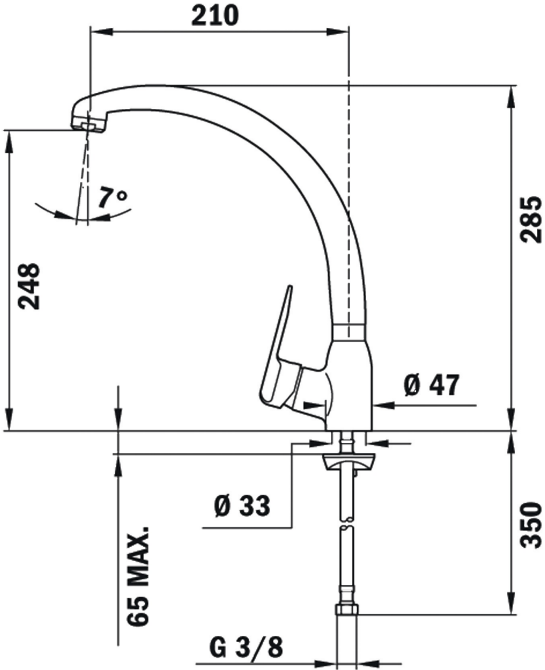

COLOURS

REFERENCE

REF. 53914C6
EAN. 8421152093177

TEKA

IN 914

FEATURES

High spout kitchen tap
Cast swivel spout
Anti-scale aerator
Cartridge with ceramic discs of high resistance
Highly precise temperature control
Greater handling sensitivity with smoother movements
Water flow limited to 5 l/min
3/8" flexible inlet pipes

IN 914

DIMENSIONS

- Product height (mm): 285
- Product width (mm):
- Product depth (mm):
- Product length (mm):
- Net weight (Kg): 1,52

TECH SPECS

MODELS

Type of installation: Free standing