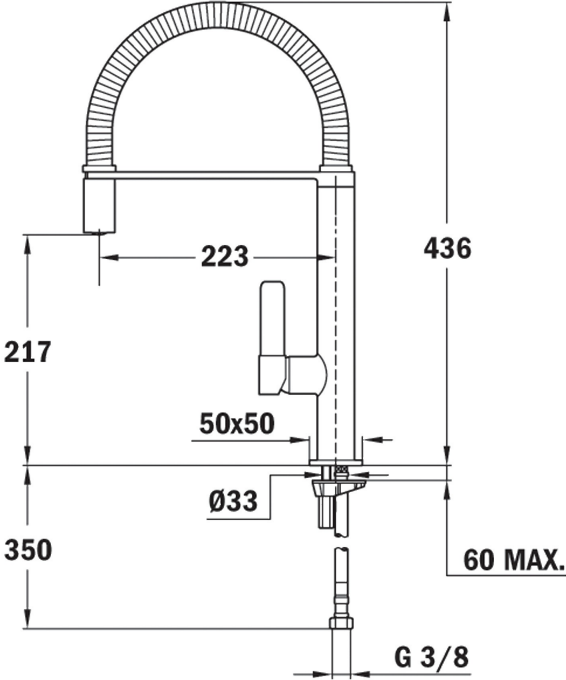

## **FEATURES**

Professional kitchen tap  
Swivel and flexible spout  
Anti-scale aerator  
Pull-down shower 1 function: aerated spray  
High resistant flexible spring  
Stainless steel flexible hose  
Cartridge with ceramic discs of high resistance  
Highly precise temperature control  
Greater handling sensitivity with smoother movements  
3/8" flexible inlet pipes

FO 939

**DIMENSIONS**

- Product height (mm): 436
- Product width (mm): 223
- Product depth (mm): 50x50
- Product length (mm): 350
- Net weight (Kg): 2,91

**TECH SPECS**

**MODELS**

**Type of installation:** Free standing