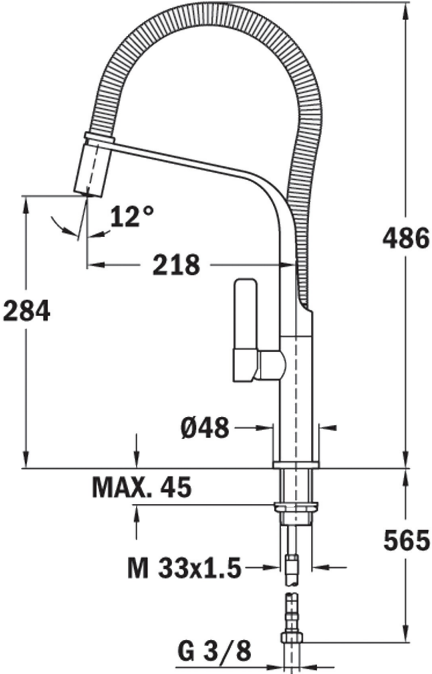

Maestro

COLOURS

REFERENCE

REF. 629990200
EAN. 8421152131565

TEKA

FO 999

FEATURES

Professional kitchen tap
Swivel and flexible spout
Anti-scale aerator
Pull-down shower 1 function: aerated spray
High resistant flexible spring
Stainless steel flexible hose
Cartridge with ceramic discs of high resistance
Highly precise temperature control
Greater handling sensitivity with smoother movements
3/8" flexible inlet pipes

FO 999

DIMENSIONS

- Product height (mm): 486
- Product width (mm):
- Product depth (mm):
- Product length (mm):
- Net weight (Kg): 2,95

TECH SPECS

MODELS

Type of installation: Free standing