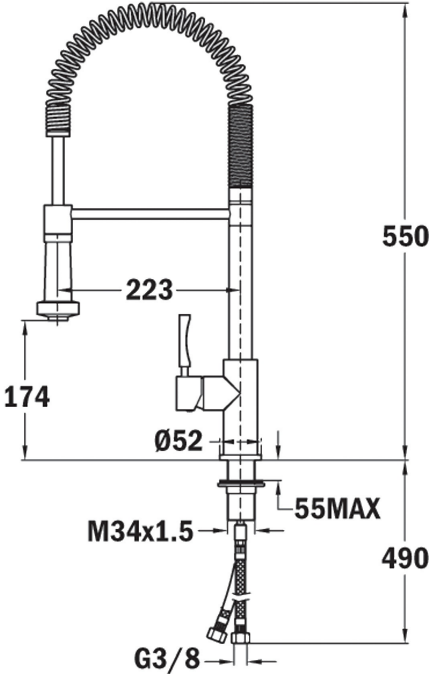

FEATURES

Professional kitchen tap
Swivel and flexible spout
Anti-scale aerator
Pull-down shower 2 functions: normal & shower spray
Made of stainless steel of high quality AISI 304
High resistant flexible spring
Stainless steel flexible hose
Cartridge with ceramic discs of high resistance
Highly precise temperature control
Greater handling sensitivity with smoother movements
3/8" flexible inlet pipes

INX 939

DIMENSIONS

- Product height (mm): 550
- Product width (mm):
- Product depth (mm):
- Product length (mm):
- Net weight (Kg): 3,4

TECH SPECS

MODELS

Type of installation: Free standing