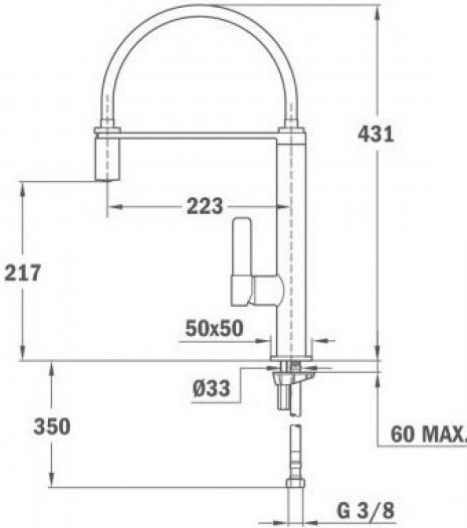

LIFE STYLE

Maestro

COLOURS

REFERENCE

REF. 62937020FW
EAN. 8421152139721

FEATURES

High spout kitchen tap
Swivel and flexible spout
Anti-scale aerator
Pull-down shower 1 function: aerated spray
High resistant flexible rubber tube
Stainless steel flexible hose
Cartridge with ceramic discs of high resistance
Highly precise temperature control
Greater handling sensitivity with smoother movements
3/8" flexible inlet pipes

FO 937

DIMENSIONS

- Product height (mm): 431
- Product width (mm): 223
- Product depth (mm): 50x50
- Product length (mm): 350
- Net weight (Kg): 2,4

TECH SPECS

MODELS

Type of installation: Free standing