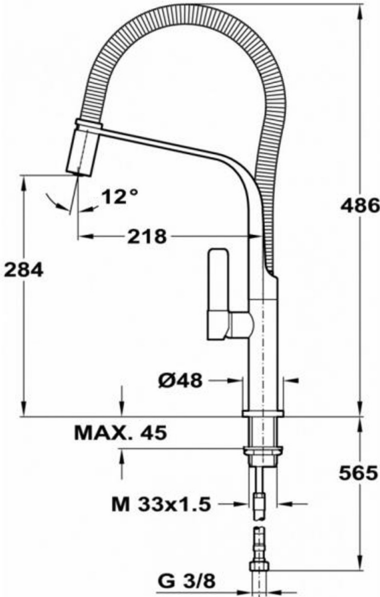

High spout kitchen tap
Swivel and flexible spout
Anti-scale aerator
Pull-down shower 1 function: aerated spray
High resistant flexible rubber tube
Stainless steel flexible hose
Cartridge with ceramic discs of high resistance
Highly precise temperature control
Greater handling sensitivity with smoother movements
3/8" flexible inlet pipes

FO 997

DIMENSIONS

- Product height (mm): 481
- Product width (mm):
- Product depth (mm):
- Product length (mm):
- Net weight (Kg): 2,4

TECH SPECS

MODELS

Type of installation: Free standing