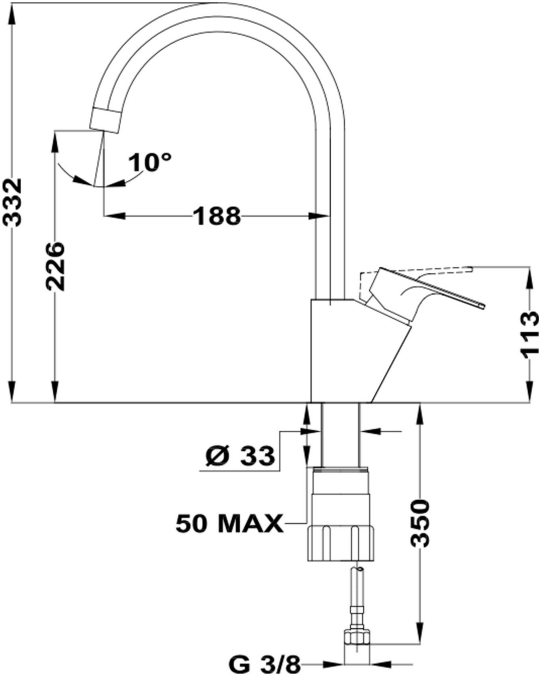

Easy

**COLOURS**

**REFERENCE**

REF. 116030001  
EAN. 8434778000641

**TEKA**

**MTP 995**

**FEATURES**

High spout kitchen tap  
Swivel spout  
Anti-scale aerator  
35 mm cartridge with ceramic discs of high resistance  
Highly precise temperature control  
Greater handling sensitivity with smoother movements  
Easy-Quick fixation system  
3/8" flexible inlet pipes

MTP 995

**DIMENSIONS**

- Product height (mm): 332
- Product width (mm):
- Product depth (mm):
- Product length (mm):
- Net weight (Kg): 2

**TECH SPECS**

**MODELS**

**Type of installation:** Free standing