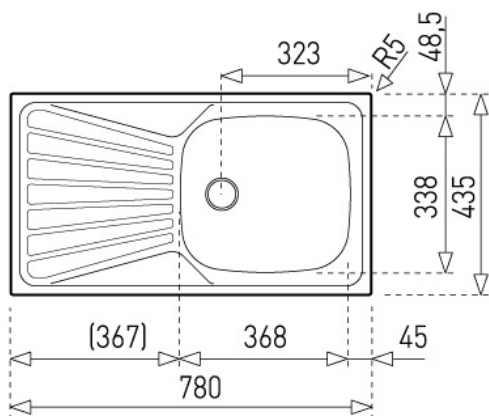

REF. 10133005
EAN. 8421152118184

The logo consists of a red square with the word "TEKA" in white, bold, uppercase letters.

Deva 45 I-CN 1B 1D

FEATURES

Stainless steel sink
One bowl and one drainer
Inset installation
1½" manual waste
150 mm deep bowl
45 cm base unit

DIMENSIONS

Product height (mm):

Product width (mm): 435

Product depth (mm): 150

Product length (mm): 780

Net weight (Kg): 2

TECH SPECS

MAIN BOWL

Main Bowl Length (mm): 368

Main Bowl Width (mm): 338

Main Bowl Depth (mm): 150

OTHER FEATURES

Material: Stainless Steel

Type of installation: Inset

Valve hole type: 1½"

Overflow hole: Round

Sink Bowl / Top thickness (mm): 0,5

OTHERS

Base unit (cm): 45

SINK LAY OUT

Number of bowls: 1B 1D

Number of drainers: 1B 1D

Drainer position: Reversible

ACCESSORIES