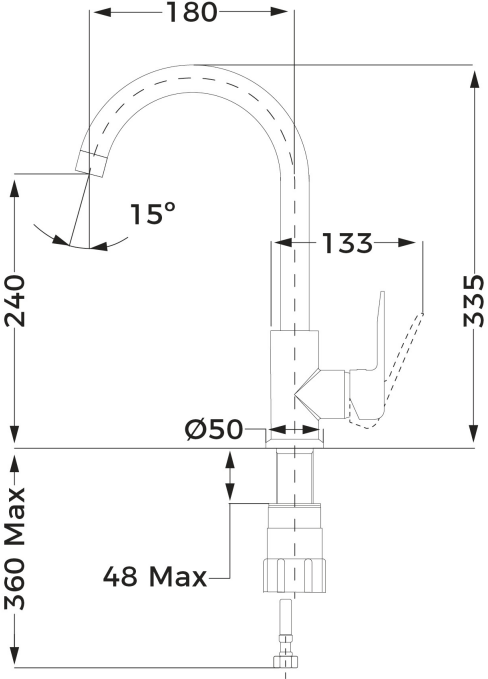

COLOURS

REFERENCE

REF. 539156200
EAN. 8413509228509

TEKA

IN 915

FEATURES

High spout kitchen tap
Swivel spout
Anti-scale aerator
35 mm cartridge
Cartridge with ceramic discs of high resistance
Highly precise temperature control
Greater handling sensitivity with smoother movements
Easy-Quick fixation system
3/8" certified flexible inlet pipes

IN 915

DIMENSIONS

- Product height (mm): 335
- Product width (mm):
- Product depth (mm):
- Product length (mm):
- Net weight (Kg): 1,3

TECH SPECS

MODELS

Type of installation: Free standing