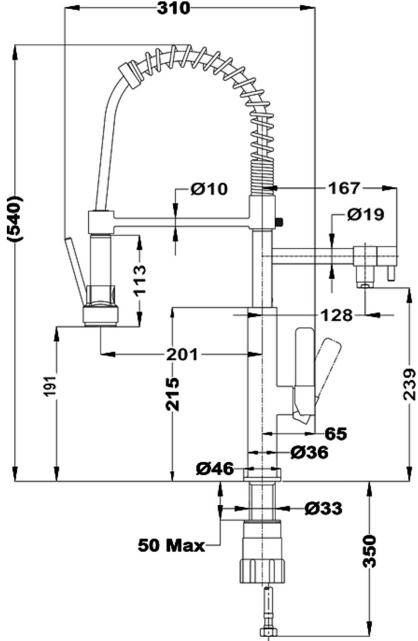

DESCRIPTION

Professional Kitchen Mixer with spout to fill recipients

LIFE STYLE

Maestro

COLOURS

REFERENCE

REF. 116010003
EAN. 8434778002836

FEATURES

Professional kitchen tap
Swivel and flexible spout
Anti-scale aerator
Pull-down shower with stop function. 1 function: Shower spray
Extra spout to fill recipients
Cartridge with ceramic discs of high resistance
Highly precise temperature control
Greater handling sensitivity with smoother movements
High resistant flexible spring
Stainless steel flexible hose reinforced with plastic for better protection and easy cleaning
Easy-Quick fixation system
3/8" - 1/2" flexible inlet pipes

FOT 999

DIMENSIONS

- Product height (mm): 540
- Product width (mm): 310
- Product depth (mm): 310
- Product length (mm): 310
- Net weight (Kg): 2,33

TECH SPECS

MODELS

Type of installation: Free standing