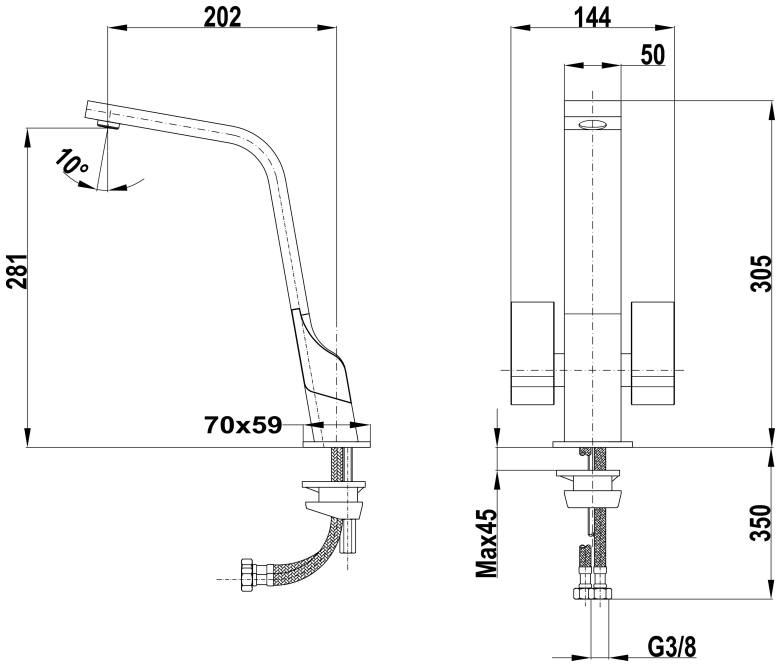

# ICT 915 Two handles Kitchen Tap with swivel spout

Fingerprint-Proof

Anti-Scale Aerator

Swivel Spout

PVD

**DESCRIPTION**

Two handles Kitchen Tap with swivel spout

**LIFE STYLE**

Total

**COLOURS**

**REFERENCE**

REF. 116030012  
EAN. 8434778003055

**TEKA**

**ICT 915**

**FEATURES**

Metallic Edition, Brass Collection  
High spout kitchen tap  
Swivel Spout  
Anti-scale aerator  
Ceramic headparts  
Surface resistant to daily use (PVD)  
3/8" - 1/2" flexible inlet pipes

ICT 915

**DIMENSIONS**

- Product height (mm): 305
- Product width (mm):
- Product depth (mm):
- Product length (mm):
- Net weight (Kg): 2,9

**TECH SPECS**

**MODELS**

**Type of installation:** Free standing