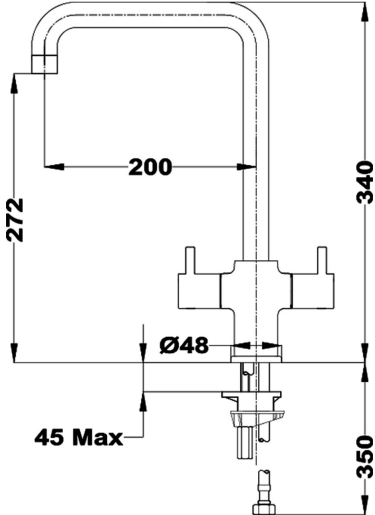

**REFERENCE**

REF. 116030020  
EAN. 8434778003130

**TEKA**

**GO 994**

**FEATURES**

High spout kitchen tap  
Swivel spout  
Anti-scale aerator  
Ceramic headparts  
3/8" - 1/2" flexible inlet pipes

**GO 994**

**DIMENSIONS**

- Product height (mm): 340
- Product width (mm):
- Product depth (mm):
- Product length (mm):
- Net weight (Kg): 0,93

**TECH SPECS**

**MODELS**

**Type of installation:** Free standing