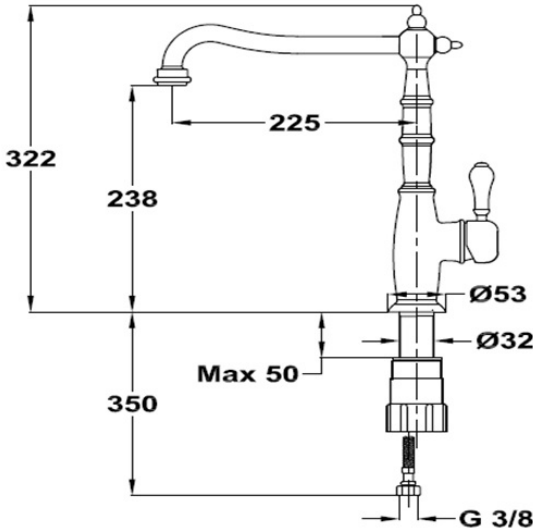

COLOURS

REFERENCE

REF. 116030038
EAN. 8434778009712

The logo consists of a red square with the word "TEKA" in white, bold, uppercase letters.

RT 915

FEATURES

High spout kitchen tap
Retro style
Swivel spout
Anti-scale aerator
White ceramic handle
Easy-Quick fixation system
3/8" - 1/2" flexible inlet pipes

RT 915

DIMENSIONS

- Product height (mm): 322
- Product width (mm):
- Product depth (mm):
- Product length (mm):
- Net weight (Kg): 1,34

TECH SPECS

MODELS

Type of installation: Free standing