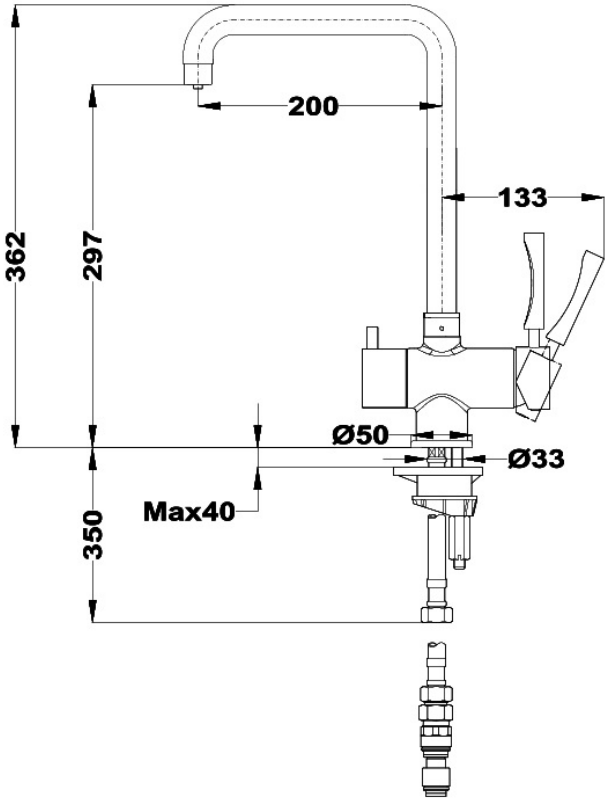

LIFE STYLE

Total

COLOURS

REFERENCE

REF. 116090000
EAN. 8434778003185

FEATURES

High spout kitchen tap for filtered water
Swivel spout
Anti-scale aerator
2 independent waterways for unfiltered and filtered water
Without purifier filter system
Cartridge with ceramic discs of high resistance
Highly precise temperature control
Greater handling sensitivity with smoother movements
3/8" - 1/2" flexible inlet pipes

OS 210

DIMENSIONS

- Product height (mm): 362
- Product width (mm):
- Product depth (mm):
- Product length (mm):
- Net weight (Kg): 1,54

TECH SPECS

MODELS

Type of installation: Free standing