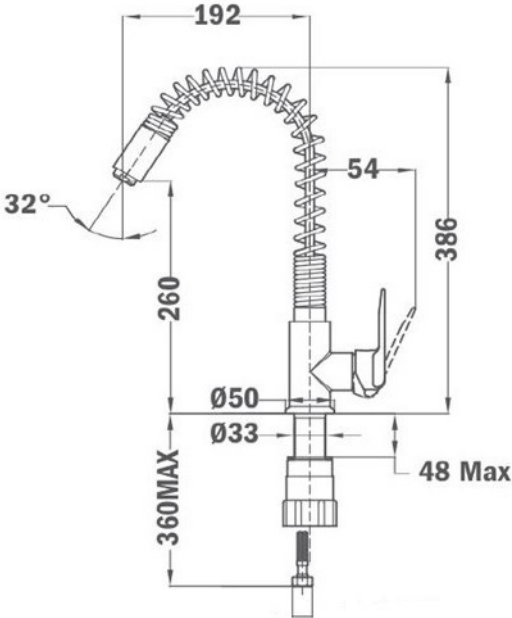

COLOURS

REFERENCE

REF. 53934120N
EAN. 8413509220053

TEKA

IN 934 N

FEATURES

Professional kitchen tap
Swivel and flexible spout
Anti-scale aerator
35 mm cartridge
Cartridge with ceramic discs of high resistance
Highly precise temperature control
Greater handling sensitivity with smoother movements
Easy-Quick fixation system
3/8" certified flexible inlet pipes

IN 934 N

DIMENSIONS

- Product height (mm):
- Product width (mm):
- Product depth (mm):
- Product length (mm):
- Net weight (Kg): 2,08

TECH SPECS

MODELS

Type of installation: Free standing