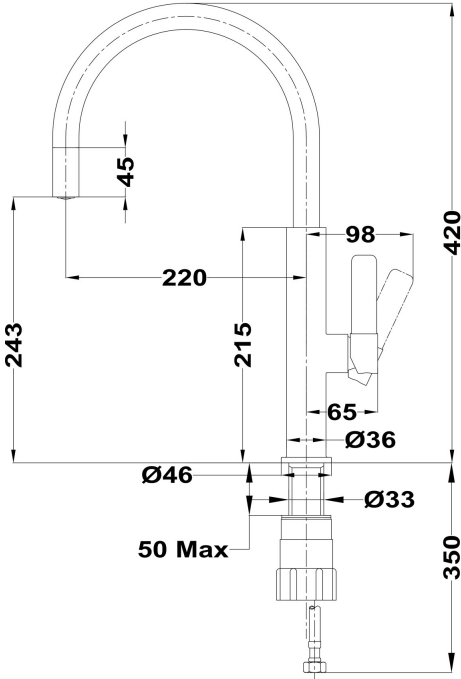

FEATURES

Metallic Edition, Brass Collection
High spout kitchen tap
Swivel spout
Anti-scale aerator
Cartridge with ceramic discs of high resistance
Highly precise temperature control
Greater handling sensitivity with smoother movements
Easy-Quick fixation system
3/8" - 1/2" flexible inlet pipes

FOT 995

DIMENSIONS

- Product height (mm): 420
- Product width (mm):
- Product depth (mm):
- Product length (mm):
- Net weight (Kg): 1,765

TECH SPECS

MODELS

Type of installation: Free standing