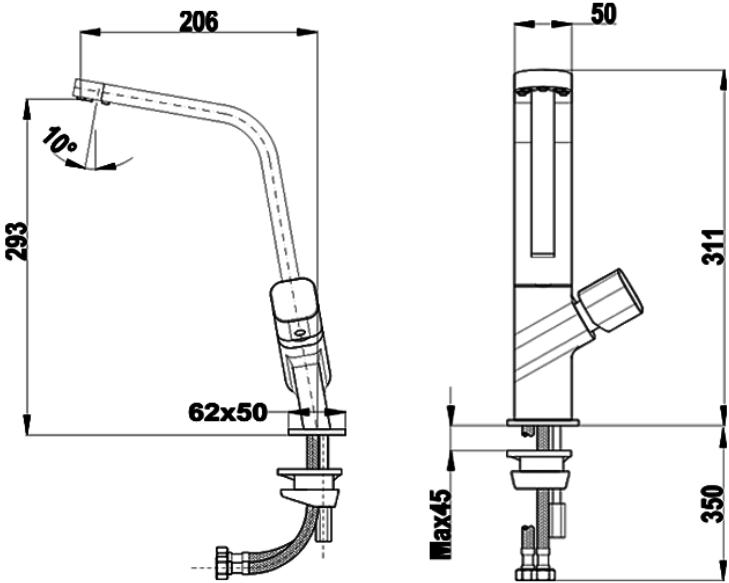

Maestro

COLOURS

REFERENCE

REF. 116030032
EAN. 8434778009224

TEKA

ICO 915

FEATURES

Metallic Edition, Brass Collection
High spout kitchen tap
Revolutionary open spout concept
Swivel Spout
Five anti-scale aerators
3/8" - 1/2" flexible inlet pipes

ICO 915

DIMENSIONS

- Product height (mm):
- Product width (mm):
- Product depth (mm):
- Product length (mm):
- Net weight (Kg): 1,92

TECH SPECS

MODELS

Type of installation: Free standing