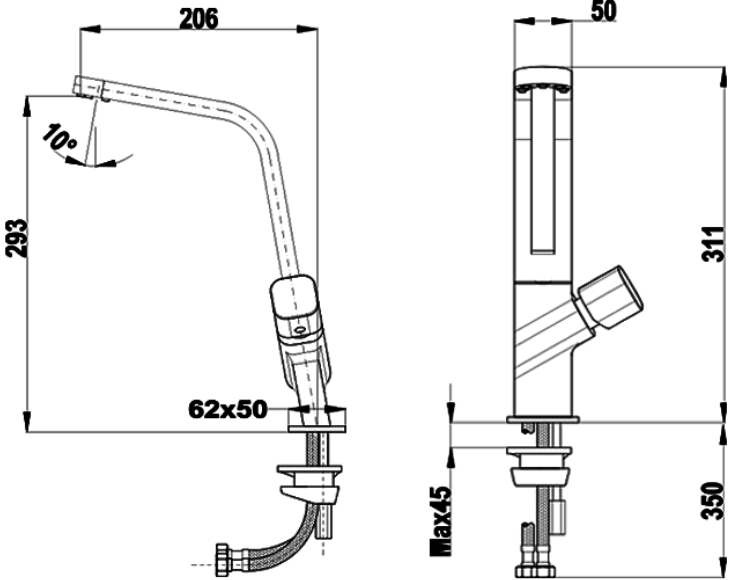

Maestro

**COLOURS**

**REFERENCE**

REF. 116030031  
EAN. 8434778009231

The logo consists of a red square with the word "TEKA" in white, bold, uppercase letters.

**ICO 915**

**FEATURES**

Metallic Edition, Titanium Collection  
High spout kitchen tap  
Revolutionary open spout concept  
Swivel Spout  
Five anti-scale aerators  
3/8" - 1/2" flexible inlet pipes

ICO 915

**DIMENSIONS**

- Product height (mm): 311
- Product width (mm):
- Product depth (mm):
- Product length (mm):
- Net weight (Kg): 2,67

**TECH SPECS**

**MODELS**

**Type of installation:** Free standing