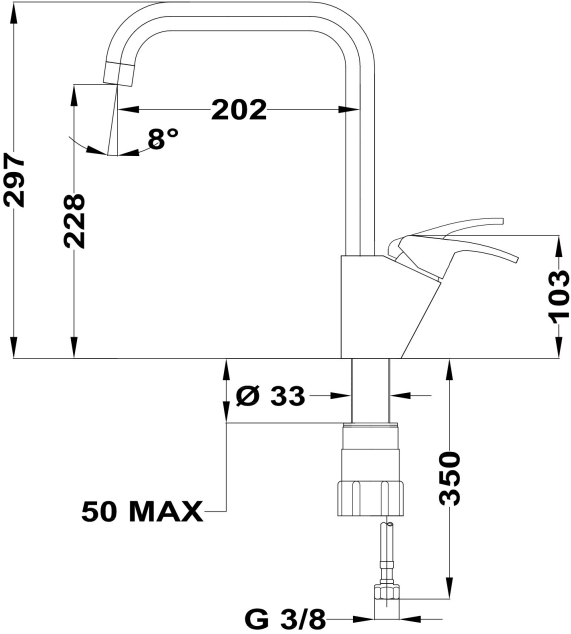

**COLOURS**

**REFERENCE**

REF. 116030002  
EAN. 8434778000658

**TEKA**

**MTP 994**

**FEATURES**

High spout kitchen tap  
Swivel spout  
Anti-scale aerator  
35 mm cartridge  
Cartridge with ceramic discs of high resistance  
Highly precise temperature control  
Greater handling sensitivity with smoother movements  
Easy-Quick fixation system  
3/8" certified flexible inlet pipes

MTP 994

**DIMENSIONS**

- Product height (mm): 297
- Product width (mm):
- Product depth (mm):
- Product length (mm):
- Net weight (Kg): 1,7

**TECH SPECS**

**MODELS**

**Type of installation:** Free standing