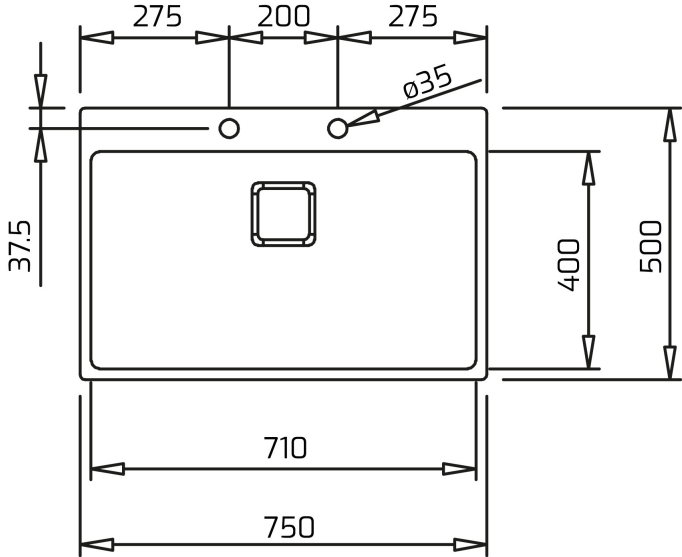

COLOURS

REFERENCE

REF. 115000052
EAN. 8434778017694

TEKA

ForLinea RS15 71.40

FEATURES

Stainless steel sink
One big bowl
2-in-1 installation possibilities: top or flush
Easy clean radius R15 corners
3½" SQ automatic basket waste with siphon
Decorative SQ cover
SilentSmart, 50% less noise
Accessories included: Bamboo chopping board and stainless steel colander
200 mm deep bowl
80 cm base unit

ForLinea RS15 71.40

DIMENSIONS

- Product height (mm):
- Product width (mm): 500
- Product depth (mm):
- Product length (mm): 750
- Net weight (Kg): 5,6

TECH SPECS

MAIN BOWL

- Main Bowl Length (mm): 710
- Main Bowl Width (mm): 400
- Main Bowl Depth (mm): 200

OTHER FEATURES

- Material: Stainless Steel
- Type of installation: Top, Flush
- Number of tap holes: 2
- Valve hole type: 3½" SQUARED
- Overflow hole: Rectangular
- Sink Bowl / Top thickness (mm): 1,0

OTHERS

- Base unit (cm): 80

SINK LAY OUT

- Number of bowls: 1B
- Number of drainers: 1B

ACCESSORIES**Soundproof:** Yes**SilentSmart:** Yes**Installation clips:** Yes**Siphon:** Yes