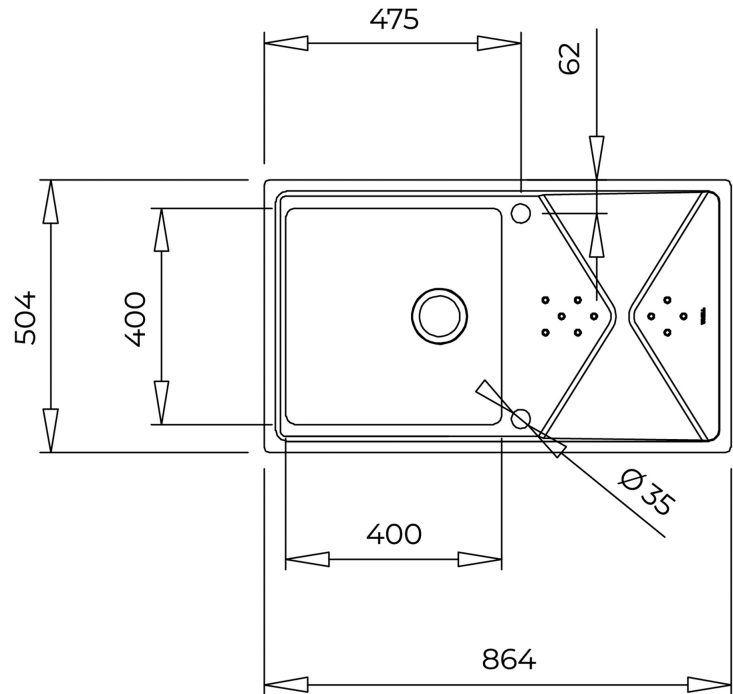

**Brooklyn 50 M-XP 1B 1D** Top/Flush reversible stainless steel sink with one bowl and one drainer

Hygiene

**DESCRIPTION**

Top/Flush reversible stainless steel sink with one bowl and one drainer

**LIFE STYLE**

## DIMENSIONS

**Product height (mm):**  
**Product width (mm):** 504  
**Product depth (mm):**  
**Product length (mm):** 864  
**Net weight (Kg):** 5,38

### MAIN BOWL

**Main Bowl Length (mm):** 400  
**Main Bowl Width (mm):** 400  
**Main Bowl Depth (mm):** 210

### OTHER FEATURES

**Material:** Stainless Steel  
**Type of installation:** Top, Flush  
**Number of tap holes:** 2  
**Valve hole type:** 3½"  
**Overflow hole:** Rectangular  
**Sink Bowl / Top thickness (mm):** 1,0 / 1,0