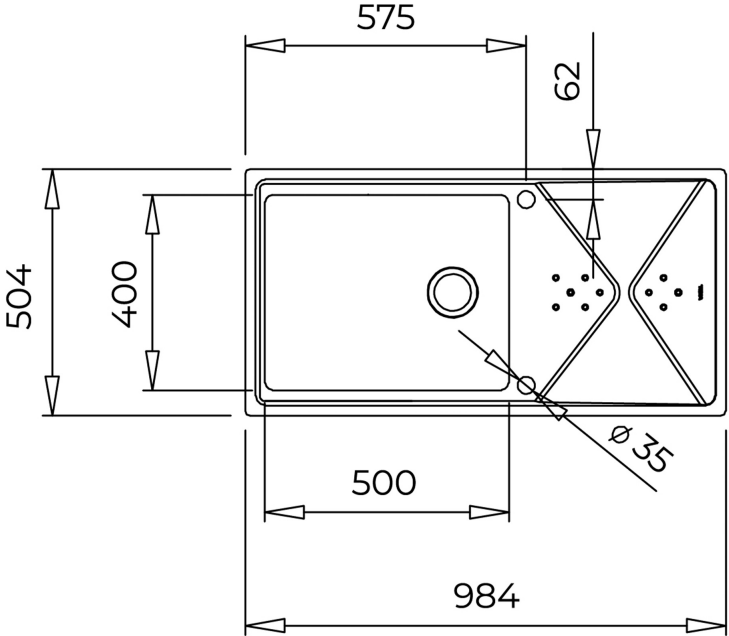

**Brooklyn 60 M-XP 1B 1D PLUS** Top/Flush reversible stainless steel sink with one bowl and one drainer

Hygiene

**DESCRIPTION**

Top/Flush reversible stainless steel sink with one bowl and one drainer

**LIFE STYLE**

## DIMENSIONS

- Product height (mm):
- Product width (mm): 504
- Product depth (mm):
- Product length (mm): 984
- Net weight (Kg): 6,1

### MAIN BOWL

- Main Bowl Length (mm): 500
- Main Bowl Width (mm): 400
- Main Bowl Depth (mm): 210

### OTHER FEATURES

- Material: Stainless Steel
- Type of installation: Top, Flush
- Number of tap holes: 2
- Valve hole type: 3½"
- Overflow hole: Rectangular
- Sink Bowl / Top thickness (mm): 1,0 / 1,0