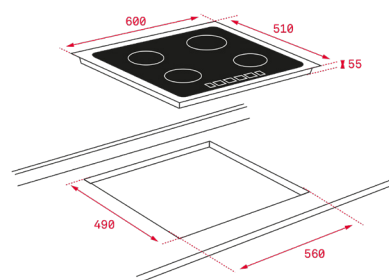

COLOR

Glass Black

FRAME Frontal Bevelled

EXTERNAL DIMENSIONS

Height 50mm Width 600mm Depth 510mm

COLOR

Glass London brick brown

FRAME Frontal Bevelled

EXTERNAL DIMENSIONS

Height 50mm Width 600mm Depth 510mm

COLOR

Glass Stone Grey

FRAME Frontal Bevelled

EXTERNAL DIMENSIONS

Height 50mm Width 600mm Depth 510mm

NEW

COLOR

 Glass Steam Grey

FRAME Front bevelled Glass

EXTERNAL DIMENSIONS

Height 50mm Width 600mm Depth 510mm

NEW

TOTAL IZ 6320

- Urban Colors Edition
- Induction hob
- Touch Control Multislider, with safety lock
- Cooking timer
- 3 induction zones:
 - Ø145 mm
 - Ø210 mm
 - Ø190/300 mm
- Direct functions: Quick Boiling, Melting, Simmering and Keep warm
- Power Plus function
- Stop & GO function / Silence mode
- Optimised pan shape & size system
- Fast-Click easy installation
- Max. (nominal) power: 7400 W

COLOR

 Glass White

FRAME Frontal Bevelled

EXTERNAL DIMENSIONS

Height 55mm Width 600mm Depth 510mm

NEW

TOTAL IZC 42300

- Induction hob
- Touch Control Domislider with safety lock
- Cooking timer
- 2 induction zones
 - 1 induction zone of Ø 260 mm
 - 1 induction zone of Ø 145 mm
- Direct functions: Simmering, Melting and Keep warm
- Power Plus function
- Silence mode
- Optimised pan shape & size system
- Fast-Click easy installation
- Max. (nominal) power: 3.500 W