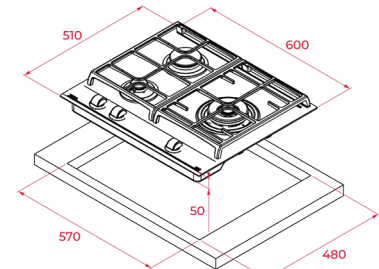

COLOR

Glass Black

FRAME Frontal Bevelled

EXTERNAL DIMENSIONS

Height 50mm Width 600mm Depth 510mm

COLOR

Glass Black

FRAME Frontal Bevelled

EXTERNAL DIMENSIONS

Height 50mm Width 600mm Depth 510mm

COLOR

Glass Black

FRAME Frontal Bevelled

EXTERNAL DIMENSIONS

Height 50mm Width 600mm Depth 510mm