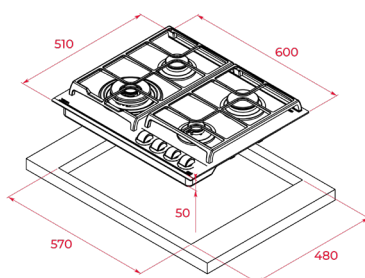

COLOR

☐ Glass White

FRAME Frontal Bevelled

EXTERNAL DIMENSIONS

Height 50mm Width 600mm Depth 510mm

COLOR

☐ Glass White

FRAME Frontal Bevelled

EXTERNAL DIMENSIONS

Height 50mm Width 600mm Depth 510mm

COLOR

☒ Glass Black

FRAME Frontal Bevelled

EXTERNAL DIMENSIONS

Height 50mm Width 600mm Depth 510mm