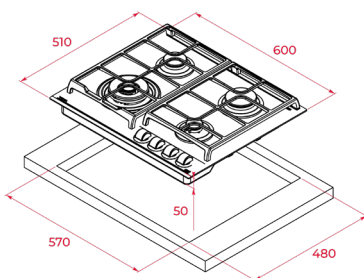

COLOR

Glass Stone Grey

FRAME Frontal Bevelled

EXTERNAL DIMENSIONS

Height 50mm Width 600mm Depth 510mm