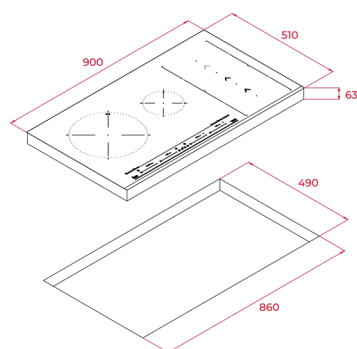

COLOR

 Glass Black

FRAME Frontal Bevelled

EXTERNAL DIMENSIONS

Height 63mm **Width** 600mm **Depth** 510mm

NEW

MAESTRO IZS 9660

- Induction hob
- FLEX with Slide Cooking induction system
- Touch Control Multislider, with safety lock
- Cooking timer
- 5 cooking combinations (4 + 1 Flex zone)
- -2 zones of 230 x 200 mm
- -1 Flex zone of 230 x 400 mm
- -1 double induction zone of Ø 180 / 280 mm
- SlideCooking function available in the Flex zone
- Direct functions: Quick Boiling, Melting, Simmering and Keep warm
- Power Plus function
- Stop & GO function / Silence mode
- Optimised pan shape & size system
- Fast-Click easy installation
- Max. (nominal) power: 7400 W

COLOR

Glass Black

FRAME Frontal Bevelled

EXTERNAL DIMENSIONS

Height 63mm **Width** 900mm **Depth** 510mm

NEW

MAESTRO IZS 6560

- Induction hob
- FLEX DirectSense with Full Flex induction system
- Touch Control Multislider, with safety lock
- Cooking timer
- 4 cooking combinations (3 + 1 Flex zone)
- -2 zones of 230 x 200 mm
- -1 Flex zone of 230 x 400 mm
- -1 double induction zone of Ø 180 / 280 mm
- SlideCooking function available in the Flex zone
- Direct functions: Quick Boiling, Melting, Simmering and Keep warm
- Power Plus function
- Stop & GO function / Silence mode
- Optimised pan shape & size system
- Fast-Click easy installation
- Max. (nominal) power: 7400 W