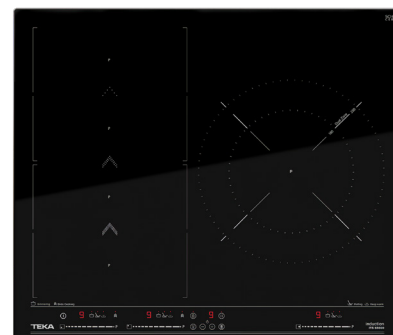

COLOR

 Glass Black

FRAME Frontal Bevelled

EXTERNAL DIMENSIONS

Height 63mm **Width** 600mm **Depth** 510mm

NEW

MAESTRO IZS 9660

- Induction hob
- FLEX with Slide Cooking induction system
- Touch Control Multislider, with safety lock
- Cooking timer
- 5 cooking combinations (4 + 1 Flex zone)
- -2 zones of 230 x 200 mm
- -1 Flex zone of 230 x 400 mm
- -1 double induction zone of Ø 180 / 280 mm
- SlideCooking function available in the Flex zone
- Direct functions: Quick Boiling, Melting, Simmering and Keep warm
- Power Plus function
- Stop & GO function / Silence mode
- Optimised pan shape & size system
- Fast-Click easy installation
- Max. (nominal) power: 7400 W

COLOR

Glass Black

FRAME Frontal Bevelled

EXTERNAL DIMENSIONS

Height 63mm **Width** 900mm **Depth** 510mm

NEW

MAESTRO IZS 6560

- Induction hob
- FLEX DirectSense with Full Flex induction system
- Touch Control Multislider, with safety lock
- Cooking timer
- 4 cooking combinations (3 + 1 Flex zone)
- -2 zones of 230 x 200 mm
- -1 Flex zone of 230 x 400 mm
- -1 double induction zone of Ø 180 / 280 mm
- SlideCooking function available in the Flex zone
- Direct functions: Quick Boiling, Melting, Simmering and Keep warm
- Power Plus function
- Stop & GO function / Silence mode
- Optimised pan shape & size system
- Fast-Click easy installation
- Max. (nominal) power: 7400 W