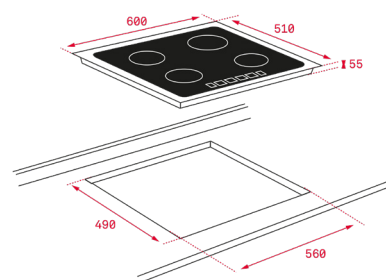

EXTERNAL DIMENSIONS

Height 50mm Width 600mm Depth 510mm

COLOR

Glass Stone Grey

FRAME Frontal Bevelled

EXTERNAL DIMENSIONS

Height 50mm Width 600mm Depth 510mm

NEW

COLOR

 Glass Steam Grey

FRAME Front bevelled Glass

EXTERNAL DIMENSIONS

Height 50mm Width 600mm Depth 510mm

NEW

TOTAL IZ 6320

- Urban Colors Edition
- Induction hob
- Touch Control Multislider, with safety lock
- Cooking timer
- 3 induction zones:
 - Ø145 mm
 - Ø210 mm
 - Ø190/300 mm
- Direct functions: Quick Boiling, Melting, Simmering and Keep warm
- Power Plus function
- Stop & GO function / Silence mode
- Optimised pan shape & size system
- Fast-Click easy installation
- Max. (nominal) power: 7400 W

COLOR

 Glass White

FRAME Frontal Bevelled

EXTERNAL DIMENSIONS

Height 55mm Width 600mm Depth 510mm

NEW

TOTAL IZC 42300

- Induction hob
- Touch Control Domislider with safety lock
- Cooking timer
- 2 induction zones
 - 1 induction zone of Ø 260 mm
 - 1 induction zone of Ø 145 mm
- Direct functions: Simmering, Melting and Keep warm
- Power Plus function
- Silence mode
- Optimised pan shape & size system
- Fast-Click easy installation
- Max. (nominal) power: 3.500 W

COLOR

 Glass Black

FRAME Frontal Bevelled

EXTERNAL DIMENSIONS

Height 50mm Width 450mm Depth 510mm

NEW

MAESTRO IZS 34600

- Induction hob
- FLEX with Slide Cooking induction system
- Touch Control Domislider
- Cooking time programmer
- 4 induction zones (2 + Slide Flex + Flex combined)
- -1 Slide Flex zone of 230 x 400 mm
- -1 Flex zone of 230 x 400 mm
- -2 zones of 230 x 200 mm
- Slide Cooking function
- Direct functions: Simmering, Melting and Keep warm
- Power Plus function
- Silence mode
- Optimised pan shape & size system
- Fast-Click easy installation
- Max. (nominal) power: 3.500 W