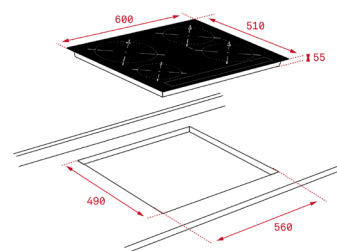

COLOR

Glass Steam Grey

FRAME Front bevelled Glass

EXTERNAL DIMENSIONS

Height 50mm Width 600mm Depth 510mm

NEW

TOTAL IZ 6420

- Urban Colors Edition
- Induction hob
- Touch Control Multislider, with safety lock
- Cooking timer
- 5 induction zones (4 zones + synchro)
- - Ø145 mm
- - Ø180 mm
- - Ø180 mm
- - Ø210 mm
- - Synchro function (2 simultaneous zones: Ø180 mm + Ø180 mm)
- Direct functions: Quick Boiling, Melting, Simmering and Keep warm
- Power Plus function
- Stop & GO function / Silence mode
- Optimised pan shape & size system
- Fast-Click easy installation
- Max. (nominal) power: 7.400 W

COLOR

Glass White

FRAME Frontal Bevelled

EXTERNAL DIMENSIONS

Height 50mm Width 600mm Depth 510mm

NEW

TOTAL IZ 6320

- Urban Colors Edition
- Induction hob
- Touch Control Multislider, with safety lock
- Cooking timer
- 3 induction zones:
 - Ø145 mm
 - Ø210 mm
 - Ø190/300 mm
- Direct functions: Quick Boiling, Melting, Simmering and Keep warm
- Power Plus function
- Stop & GO function / Silence mode
- Optimised pan shape & size system
- Fast-Click easy installation
- Max. (nominal) power: 7400 W