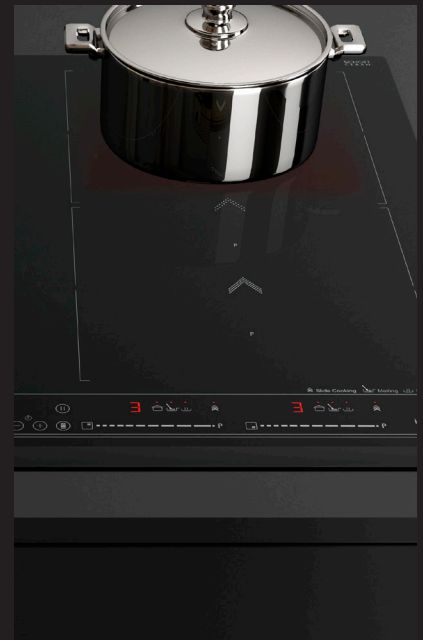

SlideCooking

Just move the pan from place to place and SlideCooking feature will do the rest.

The hob automatically changes the power for maximum convenience, so you will cook over a high flame (power 9), at the front part of the hob, medium (power 5) at the centre and you will keep your dishes warm at the bottom (power 3). A giant leap for comfort cooking.

The flex area is perfect for grids, TeppanYaki grill, rectangular recipients or anything you can imagine. With a unique and useful design, each pan has the right cooking zone.