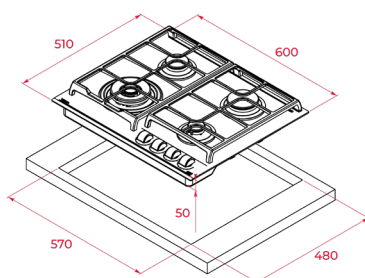

COLOR

Glass Black

FRAME Frontal Bevelled

EXTERNAL DIMENSIONS

Height 50mm Width 600mm Depth 510mm

COLOR

Glass London brick brown

FRAME Frontal Bevelled

EXTERNAL DIMENSIONS

Height 50mm Width 600mm Depth 510mm

COLOR

Glass London brick brown

FRAME Frontal Bevelled

EXTERNAL DIMENSIONS

Height 50mm Width 600mm Depth 510mm