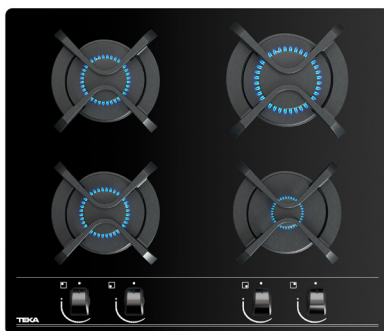

NEW

EASY GBC 64000

- Gas on Glass Hob
- Front control knobs with ergonomic design
- Tempered Glass
- 4 gas burners
- -1 semi-fast burner, 1,75 kW
- -1 semi-fast burner, 1,40 kW
- -1 fast burner, 2,80 kW
- -1 auxiliary burner, 1,00 kW
- Auto-lock safety device (Thermocouples)
- Automatic-ignition in every burner, activated through control knobs
- Large cast iron pan supports
- Easy installation kit
- Type of Gas: Butane

COLOR

Glass Black

FRAME C-edged glass

EXTERNAL DIMENSIONS

Height 50mm Width 600mm Depth 510mm

NEW

EASY GBC 64000

- Gas on Glass Hob
- Front control knobs with ergonomic design
- Tempered Glass
- 4 gas burners
- -1 semi-fast burner, 1,75 kW
- -1 semi-fast burner, 1,40 kW
- -1 fast burner, 2,80 kW
- -1 auxiliary burner, 1,00 kW
- Auto-lock safety device (Thermocouples)
- Automatic-ignition in every burner, activated through control knobs
- Large cast iron pan supports
- Easy installation kit
- Type of Gas: Natural

COLOR

Glass Black

FRAME C-edged glass

EXTERNAL DIMENSIONS

Height 50mm Width 600mm Depth 510mm

NEW

EASY GBC 64003

- Gas on Glass Hob
- Lateral control knobs with ergonomic design
- Tempered Glass
- 4 gas burners
- -2 semi-fast burners, 1,75 kW
- -1 fast burner, 2,80 kW
- -1 auxiliary burner, 1,00 kW
- Auto-lock safety device (Thermocouples)
- Automatic-ignition in every burner, activated through control knobs
- Large cast iron pan supports
- Easy installation kit
- Type of Gas: Butane

COLOR

Glass Black

FRAME C-edged glass

EXTERNAL DIMENSIONS

Height 40mm Width 600mm Depth 435mm