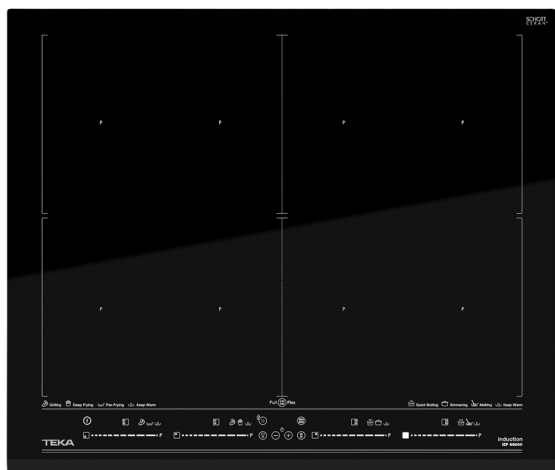

GBC 64000

GBC 64003