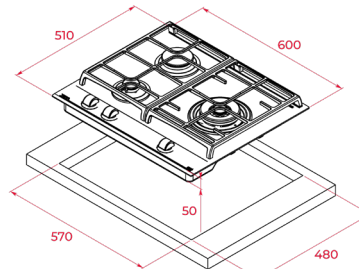

COLOR

Glass Black

FRAME Frontal Bevelled

EXTERNAL DIMENSIONS

Height 50mm Width 600mm Depth 510mm

COLOR

Glass Black

FRAME Frontal Bevelled

EXTERNAL DIMENSIONS

Height 50mm Width 600mm Depth 510mm

COLOR

Glass Black

FRAME Frontal Bevelled

EXTERNAL DIMENSIONS

Height 50mm Width 600mm Depth 510mm