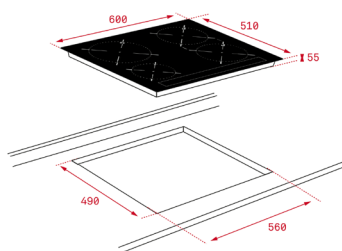

COLOR

Glass London brick brown

FRAME Frontal Bevelled

EXTERNAL DIMENSIONS

Height 50mm Width 600mm Depth 510mm

NEW

TOTAL IZ 6420

- Urban Colors Edition
- Induction hob
- Touch Control Multislider, with safety lock
- Cooking timer
- 5 induction zones (4 zones + synchro)
- - Ø145 mm
- - Ø180 mm
- - Ø180 mm
- - Ø210 mm
- - Synchro function (2 simultaneous zones: Ø180 mm + Ø180 mm)
- Direct functions: Quick Boiling, Melting, Simmering and Keep warm
- Power Plus function
- Stop & GO function / Silence mode
- Optimised pan shape & size system
- Fast-Click easy installation
- Max. (nominal) power: 7.400 W