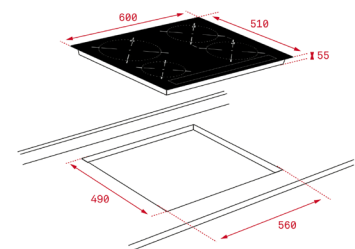

COLOR

Glass Black

FRAME Frontal Bevelled

EXTERNAL DIMENSIONS

Height 63mm Width 600mm Depth 510mm

NEW

TOTAL IZ 6420

- Urban Colors Edition
- Induction hob
- Touch Control Multislider, with safety lock
- Cooking timer
- 5 induction zones (4 zones + synchro)
- - Ø145 mm
- - Ø180 mm
- - Ø180 mm
- - Ø210 mm
- - Synchro function (2 simultaneous zones: Ø180 mm + Ø180 mm)
- Direct functions: Quick Boiling, Melting, Simmering and Keep warm
- Power Plus function
- Stop & GO function / Silence mode
- Optimised pan shape & size system
- Fast-Click easy installation
- Max. (nominal) power: 7.400 W

COLOR

Glass Black

FRAME Frontal Bevelled

EXTERNAL DIMENSIONS

Height 50mm Width 600mm Depth 510mm

NEW

TOTAL IZ 6420

- Urban Colors Edition
- Induction hob
- Touch Control Multislider, with safety lock
- Cooking timer
- 5 induction zones (4 zones + synchro)
- - Ø145 mm
- - Ø180 mm
- - Ø180 mm
- - Ø210 mm
- - Synchro function (2 simultaneous zones: Ø180 mm + Ø180 mm)
- Direct functions: Quick Boiling, Melting, Simmering and Keep warm
- Power Plus function
- Stop & GO function / Silence mode
- Optimised pan shape & size system
- Fast-Click easy installation
- Max. (nominal) power: 7.400 W

COLOR

Glass London brick brown

FRAME Frontal Bevelled

EXTERNAL DIMENSIONS

Height 50mm Width 600mm Depth 510mm

NEW

TOTAL IZ 6420

- Urban Colors Edition
- Induction hob
- Touch Control Multislider, with safety lock
- Cooking timer
- 5 induction zones (4 zones + synchro)
- - Ø145 mm
- - Ø180 mm
- - Ø180 mm
- - Ø210 mm
- - Synchro function (2 simultaneous zones: Ø180 mm + Ø180 mm)
- Direct functions: Quick Boiling, Melting, Simmering and Keep warm
- Power Plus function
- Stop & GO function / Silence mode
- Optimised pan shape & size system
- Fast-Click easy installation
- Max. (nominal) power: 7.400 W