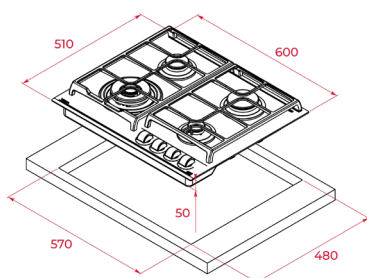

COLOR

☐ Glass White

FRAME Frontal Bevelled

EXTERNAL DIMENSIONS

Height 50mm Width 600mm Depth 510mm

COLOR

☐ Glass White

FRAME Frontal Bevelled

EXTERNAL DIMENSIONS

Height 50mm Width 600mm Depth 510mm

COLOR

☒ Glass Black

FRAME Frontal Bevelled

EXTERNAL DIMENSIONS

Height 50mm Width 600mm Depth 510mm