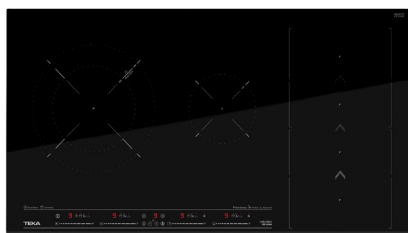

COLOR

 Glass Black

FRAME Frontal Bevelled

EXTERNAL DIMENSIONS

Height 63mm **Width** 600mm **Depth** 510mm

NEW

MAESTRO IZS 9660

- Induction hob
- FLEX with Slide Cooking induction system
- Touch Control Multislider, with safety lock
- Cooking timer
- 5 cooking combinations (4 + 1 Flex zone)
- -2 zones of 230 x 200 mm
- -1 Flex zone of 230 x 400 mm
- -1 double induction zone of Ø 180 / 280 mm
- SlideCooking function available in the Flex zone
- Direct functions: Quick Boiling, Melting, Simmering and Keep warm
- Power Plus function
- Stop & GO function / Silence mode
- Optimised pan shape & size system
- Fast-Click easy installation
- Max. (nominal) power: 7400 W

COLOR

Glass Black

FRAME Frontal Bevelled

EXTERNAL DIMENSIONS

Height 63mm **Width** 900mm **Depth** 510mm

NEW

MAESTRO IZS 6560

- Induction hob
- FLEX DirectSense with Full Flex induction system
- Touch Control Multislider, with safety lock
- Cooking timer
- 4 cooking combinations (3 + 1 Flex zone)
- -2 zones of 230 x 200 mm
- -1 Flex zone of 230 x 400 mm
- -1 double induction zone of Ø 180 / 280 mm
- SlideCooking function available in the Flex zone
- Direct functions: Quick Boiling, Melting, Simmering and Keep warm
- Power Plus function
- Stop & GO function / Silence mode
- Optimised pan shape & size system
- Fast-Click easy installation
- Max. (nominal) power: 7400 W