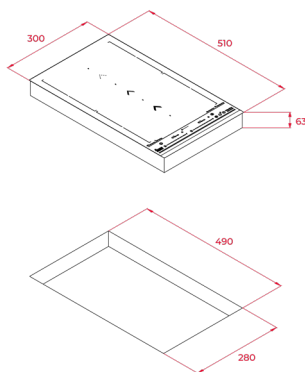

EXTERNAL DIMENSIONS

Height 50mm Width 600mm Depth 510mm

COLOR

Glass Stone Grey

FRAME Frontal Bevelled

EXTERNAL DIMENSIONS

Height 50mm Width 600mm Depth 510mm

NEW

COLOR

 Glass White

FRAME Frontal Bevelled

EXTERNAL DIMENSIONS

Height 55mm Width 600mm Depth 510mm

NEW

TOTAL IZC 42300

- Induction hob
- Touch Control Domislider with safety lock
- Cooking timer
- 2 induction zones
 - 1 induction zone of Ø 260 mm
 - 1 induction zone of Ø 145 mm
- Direct functions: Simmering, Melting and Keep warm
- Power Plus function
- Silence mode
- Optimised pan shape & size system
- Fast-Click easy installation
- Max. (nominal) power: 3.500 W

COLOR

 Glass Black

FRAME Frontal Bevelled

EXTERNAL DIMENSIONS

Height 50mm Width 450mm Depth 510mm

NEW

MAESTRO IZS 34600

- Induction hob
- FLEX with Slide Cooking induction system
- Touch Control Domislider
- Cooking time programmer
- 4 induction zones (2 + Slide Flex + Flex combined)
- -1 Slide Flex zone of 230 x 400 mm
- -1 Flex zone of 230 x 400 mm
- -2 zones of 230 x 200 mm
- Slide Cooking function
- Direct functions: Simmering, Melting and Keep warm
- Power Plus function
- Silence mode
- Optimised pan shape & size system
- Fast-Click easy installation
- Max. (nominal) power: 3.500 W

COLOR

Glass Black

FRAME Frontal Bevelled

EXTERNAL DIMENSIONS

Height 63mm **Width** 300mm **Depth** 510mm

NEW

TOTAL IZC 32300

- Induction hob
- Touch Control Domislider with safety lock
- Cooking timer
- 2 induction zones
- -1 induction zone of Ø 210 mm
- -1 induction zone of Ø 145 mm
- Direct functions: Simmering, Melting and Keep warm
- Power Plus function
- Silence mode
- Optimised pan shape & size system
- Fast-Click easy installation
- Max. (nominal) power: 3.500 W