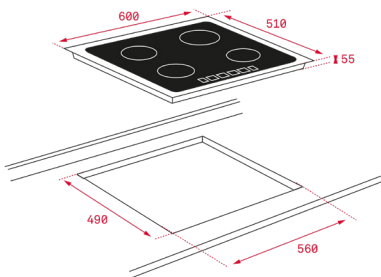

COLOR

Glass White

FRAME Frontal Bevelled

EXTERNAL DIMENSIONS

Height 50mm Width 600mm Depth 510mm

NEW

TOTAL IZ 6320

- Urban Colors Edition
- Induction hob
- Touch Control Multislider, with safety lock
- Cooking timer
- 3 induction zones:
 - Ø145 mm
 - Ø210 mm
 - Ø190/300 mm
- Direct functions: Quick Boiling, Melting, Simmering and Keep warm
- Power Plus function
- Stop & GO function / Silence mode
- Optimised pan shape & size system
- Fast-Click easy installation
- Max. (nominal) power: 7400 W

COLOR

Glass Black

FRAME Frontal Bevelled

EXTERNAL DIMENSIONS

Height 50mm Width 600mm Depth 510mm

COLOR

Glass London brick brown

FRAME Frontal Bevelled

EXTERNAL DIMENSIONS

Height 50mm Width 600mm Depth 510mm

COLOR

Glass Stone Grey

FRAME Frontal Bevelled

EXTERNAL DIMENSIONS

Height 50mm Width 600mm Depth 510mm

NEW