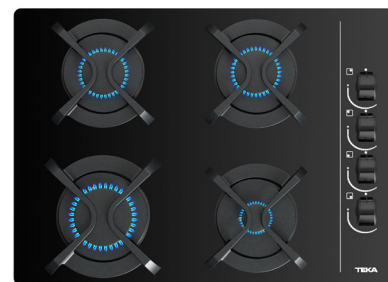

NEW

EASY GBC 64000

- Gas on Glass Hob
- Front control knobs with ergonomic design
- Tempered Glass
- 4 gas burners
- -1 semi-fast burner, 1,75 kW
- -1 semi-fast burner, 1,40 kW
- -1 fast burner, 2,80 kW
- -1 auxiliary burner, 1,00 kW
- Auto-lock safety device (Thermocouples)
- Automatic-ignition in every burner, activated through control knobs
- Large cast iron pan supports
- Easy installation kit
- Type of Gas: Butane

COLOR

Glass Black

FRAME C-edged glass

EXTERNAL DIMENSIONS

Height 50mm Width 600mm Depth 510mm

NEW

EASY GBC 64000

- Gas on Glass Hob
- Front control knobs with ergonomic design
- Tempered Glass
- 4 gas burners
- -1 semi-fast burner, 1,75 kW
- -1 semi-fast burner, 1,40 kW
- -1 fast burner, 2,80 kW
- -1 auxiliary burner, 1,00 kW
- Auto-lock safety device (Thermocouples)
- Automatic-ignition in every burner, activated through control knobs
- Large cast iron pan supports
- Easy installation kit
- Type of Gas: Natural

COLOR

Glass Black

FRAME C-edged glass

EXTERNAL DIMENSIONS

Height 50mm Width 600mm Depth 510mm

NEW

EASY GBC 64003

- Gas on Glass Hob
- Lateral control knobs with ergonomic design
- Tempered Glass
- 4 gas burners
- -2 semi-fast burners, 1,75 kW
- -1 fast burner, 2,80 kW
- -1 auxiliary burner, 1,00 kW
- Auto-lock safety device (Thermocouples)
- Automatic-ignition in every burner, activated through control knobs
- Large cast iron pan supports
- Easy installation kit
- Type of Gas: Butane

COLOR

Glass Black

FRAME C-edged glass

EXTERNAL DIMENSIONS

Height 40mm Width 600mm Depth 435mm