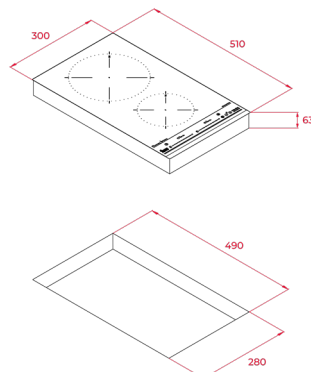

EXTERNAL DIMENSIONS

Height 50mm Width 600mm Depth 510mm

COLOR

Glass Stone Grey

FRAME Frontal Bevelled

EXTERNAL DIMENSIONS

Height 50mm Width 600mm Depth 510mm

NEW

COLOR

 Glass Black

FRAME Frontal Bevelled

EXTERNAL DIMENSIONS

Height 50mm Width 450mm Depth 510mm

NEW

MAESTRO IZS 34600

- Induction hob
- FLEX with Slide Cooking induction system
- Touch Control Domislider
- Cooking time programmer
- 4 induction zones (2 + Slide Flex + Flex combined)
- -1 Slide Flex zone of 230 x 400 mm
- -1 Flex zone of 230 x 400 mm
- -2 zones of 230 x 200 mm
- Slide Cooking function
- Direct functions: Simmering, Melting and Keep warm
- Power Plus function
- Silence mode
- Optimised pan shape & size system
- Fast-Click easy installation
- Max. (nominal) power: 3.500 W

COLOR

Glass Black

FRAME Frontal Bevelled

EXTERNAL DIMENSIONS

Height 63mm **Width** 300mm **Depth** 510mm

NEW

TOTAL IZC 32300

- Induction hob
- Touch Control Domislider with safety lock
- Cooking timer
- 2 induction zones
- -1 induction zone of Ø 210 mm
- -1 induction zone of Ø 145 mm
- Direct functions: Simmering, Melting and Keep warm
- Power Plus function
- Silence mode
- Optimised pan shape & size system
- Fast-Click easy installation
- Max. (nominal) power: 3.500 W

COLOR

Glass Black

FRAME Frontal Bevelled

EXTERNAL DIMENSIONS

Height 55mm **Width** 300mm **Depth** 510mm

NEW

MAESTRO TRC 83631

- Vitroc ceramic Hob
- Touch Control
- Cooking time timer
- 3 cooking zones
- -1 High Light cooking area of Ø 145 mm
- -1 High Light cooking area of Ø 180 mm
- -1 giant cooking zone with High Light triple circuit of Ø 145 / 210 / 270 mm
- Cooking booster function
- STOP & GO function
- Timer function with acoustic alarm and safety lock
- Max. (nominal) power: 5.700 W