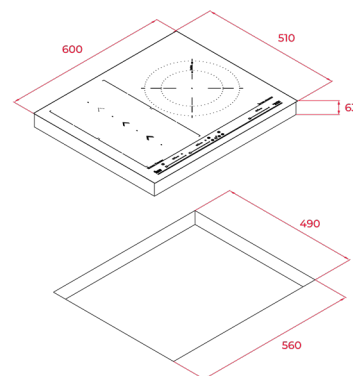

COLOR

Glass Black

FRAME Frontal Bevelled

EXTERNAL DIMENSIONS

Height 63mm **Width** 600mm **Depth** 510mm

NEW

MAESTRO ITS 6560

- Induction hob
- FLEX DirectSense with Full Flex induction system
- Touch Control Multislider, with safety lock
- Cooking timer
- 4 cooking combinations (3 + 1 Flex zone)
- -2 zones of 230 x 200 mm
- -1 Flex zone of 230 x 400 mm
- -1 double induction zone of Ø 180 / 280 mm
- SlideCooking function available in the Flex zone
- Direct functions: Quick Boiling, Melting, Simmering and Keep warm
- Power Plus function
- Stop & GO function / Silence mode
- Optimised pan shape & size system
- Fast-Click easy installation
- Max. (nominal) power: 7400 W

COLOR

Glass Black

FRAME Slim Metal

EXTERNAL DIMENSIONS

Height 63mm **Width** 600mm **Depth** 510mm

NEW

MAESTRO IZS 66700

- Induction hob
- FLEX DirectSense with Full Flex induction system
- Touch Control Multislider, with safety lock
- Cooking timer
- 5 cooking combinations (4 + 1 Flex zone)
- -2 zones of 230 x 200 mm
- -1 Flex zone of 230 x 400 mm
- -1 induction zone of Ø 210 mm
- SlideCooking function available in the Flex zone
- Direct functions: Quick Boiling, Melting, Simmering and Keep warm
- Power Plus function
- Stop & GO function / Silence mode
- Optimised pan shape & size system
- Fast-Click easy installation
- Max. (nominal) power: 7.400 W