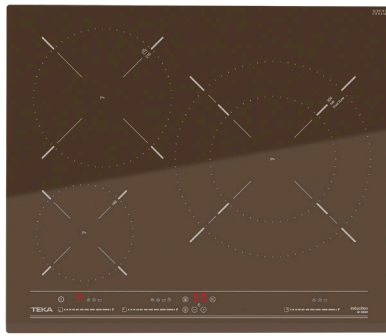

COLOR

Glass Steam Grey

FRAME Front bevelled Glass

EXTERNAL DIMENSIONS

Height 50mm Width 600mm Depth 510mm

NEW

TOTAL IZ 6420

- Urban Colors Edition
- Induction hob
- Touch Control Multislider, with safety lock
- Cooking timer
- 5 induction zones (4 zones + synchro)
- - Ø145 mm
- - Ø180 mm
- - Ø180 mm
- - Ø210 mm
- - Synchro function (2 simultaneous zones: Ø180 mm + Ø180 mm)
- Direct functions: Quick Boiling, Melting, Simmering and Keep warm
- Power Plus function
- Stop & GO function / Silence mode
- Optimised pan shape & size system
- Fast-Click easy installation
- Max. (nominal) power: 7.400 W

COLOR

Glass White

FRAME Frontal Bevelled

EXTERNAL DIMENSIONS

Height 50mm Width 600mm Depth 510mm

NEW

TOTAL IZ 6320

- Urban Colors Edition
- Induction hob
- Touch Control Multislider, with safety lock
- Cooking timer
- 3 induction zones:
 - Ø145 mm
 - Ø210 mm
 - Ø190/300 mm
- Direct functions: Quick Boiling, Melting, Simmering and Keep warm
- Power Plus function
- Stop & GO function / Silence mode
- Optimised pan shape & size system
- Fast-Click easy installation
- Max. (nominal) power: 7400 W