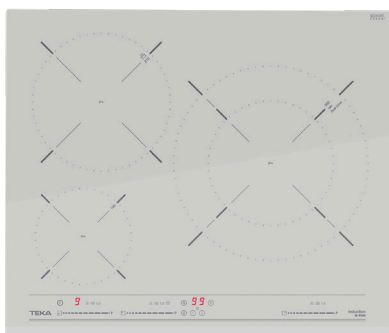

EXTERNAL DIMENSIONS

Height 50mm Width 600mm Depth 510mm

COLOR

Glass Stone Grey

FRAME Frontal Bevelled

EXTERNAL DIMENSIONS

Height 50mm Width 600mm Depth 510mm

NEW