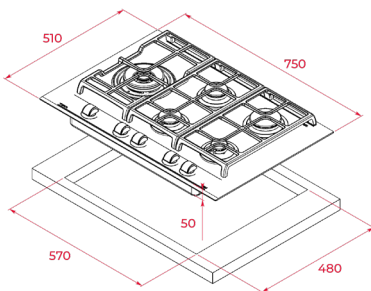

COLOR

Glass Black

FRAME Frontal Bevelled

EXTERNAL DIMENSIONS

Height 50mm Width 750mm Depth 510mm