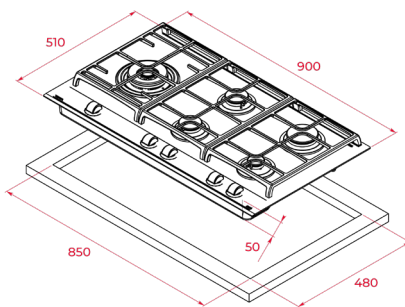

COLOR

Glass Black

FRAME Frontal Bevelled

EXTERNAL DIMENSIONS

Height 55mm **Width** 300mm **Depth** 510mm

NEW

MAESTRO TRC 83631

- Vitroc ceramic Hob
- Touch Control
- Cooking time timer
- 3 cooking zones
- -1 High Light cooking area of Ø 145 mm
- -1 High Light cooking area of Ø 180 mm
- -1 giant cooking zone with High Light triple circuit of Ø 145 / 210 / 270 mm
- Cooking booster function
- STOP & GO function
- Timer function with acoustic alarm and safety lock
- Max. (nominal) power: 5.700 W

COLOR

Glass Black

FRAME Frontal Bevelled

EXTERNAL DIMENSIONS

Height 63mm **Width** 800mm **Depth** 400mm

NEW

TOTAL GZC 96310

- Gas on Glass with ExactFlame and bevelled front
- Front control knobs with ergonomic design
- Ceramic glass surface
- 9 power levels with precise control of the flame
- 1 double ring burner, 5.00 kW
- 1 fast burner, 2.80kW
- 2 semi-fast burners, 1.75 kW
- 1 auxiliary burner, 1.00 kW
- Auto-lock safety device (Thermocouples)
- Automatic-ignition in every burner, activated through control knobs
- Optional Wok support
- Large cast iron pan grids
- Easy installation kit
- Type of Gas: Butane

COLOR

Glass Black

FRAME Frontal Bevelled

EXTERNAL DIMENSIONS

Height 50mm Width 900mm Depth 510mm

COLOR

Glass Black

FRAME Frontal Bevelled

EXTERNAL DIMENSIONS

Height 50mm Width 900mm Depth 510mm

COLOR

Glass Black

FRAME Frontal Bevelled

EXTERNAL DIMENSIONS

Height 50mm Width 900mm Depth 510mm

NEW