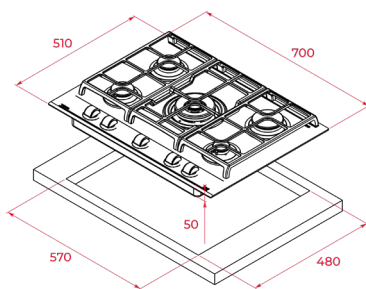

TOTAL GZC 75330

- Urban Colors Edition
- Gas on Glass with ExactFlame and bevelled front
- Front control knobs with ergonomic design
- Ceramic glass surface
- 9 power levels with precise control of the flame
- 5 gas burners
- -1 double ring burner, 4,00 kW
- -2 semi-fast burners, 1,75 kW
- -1 fast burner, 2,80 kW
- -1 auxiliary burner, 1,00 kW
- Auto-lock safety device (Thermocouples)
- Automatic-ignition in every burner, activated through control knobs
- Optional Wok support
- Large cast iron pan grids
- Easy installation kit
- Type of Gas: Natural

COLOR

Glass Stone Grey

FRAME Frontal Bevelled

EXTERNAL DIMENSIONS

Height 50mm Width 700mm Depth 510mm

NEW

TOTAL GZC 75330

- Urban Colors Edition
- Gas on Glass with ExactFlame and bevelled front
- Front control knobs with ergonomic design
- Ceramic glass surface
- 9 power levels with precise control of the flame
- 5 gas burners
- -1 double ring burner, 4,00 kW
- -2 semi-fast burners, 1,75 kW
- -1 fast burner, 2,80 kW
- -1 auxiliary burner, 1,00 kW
- Auto-lock safety device (Thermocouples)
- Automatic-ignition in every burner, activated through control knobs
- Optional Wok support
- Large cast iron pan grids
- Easy installation kit
- Type of Gas: Natural