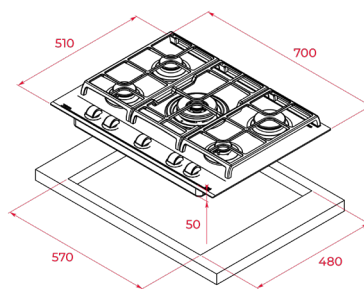

EXTERNAL DIMENSIONS

Height 50mm Width 700mm Depth 510mm

COLOR

Glass Stone Grey

FRAME Frontal Bevelled

EXTERNAL DIMENSIONS

Height 50mm Width 700mm Depth 510mm

NEW

COLOR

 Glass Stone Grey

FRAME Frontal Bevelled

EXTERNAL DIMENSIONS

Height 50mm Width 700mm Depth 510mm

NEW

TOTAL GZC 75330

- Urban Colors Edition
- Gas on Glass with ExactFlame and bevelled front
- Front control knobs with ergonomic design
- Ceramic glass surface
- 9 power levels with precise control of the flame
- 5 gas burners
- -1 double ring burner, 4,00 kW
- -2 semi-fast burners, 1,75 kW
- -1 fast burner, 2,80 kW
- -1 auxiliary burner, 1,00 kW
- Auto-lock safety device (Thermocouples)
- Automatic-ignition in every burner, activated through control knobs
- Optional Wok support
- Large cast iron pan grids
- Easy installation kit
- Type of Gas: Natural