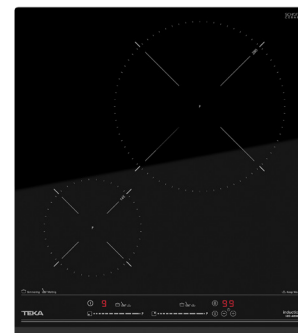

EXTERNAL DIMENSIONS

Height 50mm Width 600mm Depth 510mm

COLOR

Glass Stone Grey

FRAME Frontal Bevelled

EXTERNAL DIMENSIONS

Height 50mm Width 600mm Depth 510mm

NEW