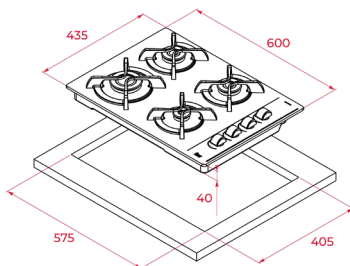

COLOR

Glass Black

FRAME C-edged glass

EXTERNAL DIMENSIONS

Height 40mm **Width** 600mm **Depth** 435mm