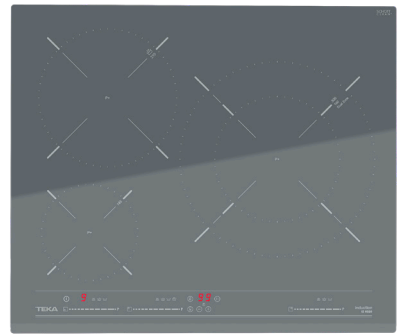

NEW

TOTAL IZ 6320

- Urban Colors Edition
- Induction hob
- Touch Control Multislider, with safety lock
- Cooking timer
- 3 induction zones:
  - Ø145 mm
  - Ø210 mm
  - Ø190/300 mm
- Direct functions: Quick Boiling, Melting, Simmering and Keep warm
- Power Plus function
- Stop & GO function / Silence mode
- Optimised pan shape & size system
- Fast-Click easy installation
- Max. (nominal) power: 7400 W

NEW

TOTAL IZ 6320

- Urban Colors Edition
- Induction hob
- Touch Control Multislider, with safety lock
- Cooking timer
- 3 induction zones:
  - Ø145 mm
  - Ø210 mm
  - Ø190/300 mm
- Direct functions: Quick Boiling, Melting, Simmering and Keep warm
- Power Plus function
- Stop & GO function / Silence mode
- Optimised pan shape & size system
- Fast-Click easy installation
- Max. (nominal) power: 7400 W

NEW

TOTAL IZ 6320

- Urban Colors Edition
- Induction hob
- Touch Control Multislider, with safety lock
- Cooking timer
- 3 induction zones:
  - Ø145 mm
  - Ø210 mm
  - Ø190/300 mm
- Direct functions: Quick Boiling, Melting, Simmering and Keep warm
- Power Plus function
- Stop & GO function / Silence mode
- Optimised pan shape & size system
- Fast-Click easy installation
- Max. (nominal) power: 7400 W