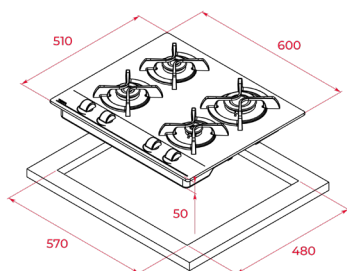

EXTERNAL DIMENSIONS

Height 50mm Width 300mm Depth 510mm

COLOR

Glass Black

FRAME Frontal Bevelled

EXTERNAL DIMENSIONS

Height 50mm Width 300mm Depth 510mm

NEW

COLOR

Glass Black

FRAME C-edged glass

EXTERNAL DIMENSIONS

Height 50mm Width 700mm Depth 510mm

NEW

EASY GBC 75030

- Gas on Glass Hob
- Front control knobs with ergonomic design
- Tempered Glass
- 3 gas burners
- -1 double ring burner, 3,50 kW
- -1 semi-fast burner, 1,75 kW
- -1 auxiliary burner, 1,00 kW
- Auto-lock safety device (Thermocouples)
- Automatic-ignition in every burner, activated through control knobs
- Large cast iron pan supports
- Easy installation kit
- Type of Gas: Natural

COLOR

Glass Black

FRAME C-edged glass

EXTERNAL DIMENSIONS

Height 50mm Width 700mm Depth 510mm

NEW

EASY GBC 64000

- Gas on Glass Hob
- Front control knobs with ergonomic design
- Tempered Glass
- 4 gas burners
- -1 semi-fast burner, 1,75 kW
- -1 semi-fast burner, 1,40 kW
- -1 fast burner, 2,80 kW
- -1 auxiliary burner, 1,00 kW
- Auto-lock safety device (Thermocouples)
- Automatic-ignition in every burner, activated through control knobs
- Large cast iron pan supports
- Easy installation kit
- Type of Gas: Butane

COLOR

Glass Black

FRAME C-edged glass

EXTERNAL DIMENSIONS

Height 50mm Width 600mm Depth 510mm

NEW

EASY GBC 64000

- Gas on Glass Hob
- Front control knobs with ergonomic design
- Tempered Glass
- 4 gas burners
- -1 semi-fast burner, 1,75 kW
- -1 semi-fast burner, 1,40 kW
- -1 fast burner, 2,80 kW
- -1 auxiliary burner, 1,00 kW
- Auto-lock safety device (Thermocouples)
- Automatic-ignition in every burner, activated through control knobs
- Large cast iron pan supports
- Easy installation kit
- Type of Gas: Natural