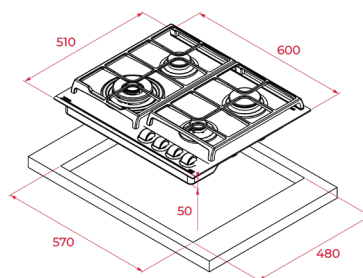

EXTERNAL DIMENSIONS

Height 50mm Width 600mm Depth 510mm

COLOR

Glass London brick brown

FRAME Frontal Bevelled

EXTERNAL DIMENSIONS

Height 50mm Width 600mm Depth 510mm

NEW

COLOR

Glass Stone Grey

FRAME Frontal Bevelled

EXTERNAL DIMENSIONS

Height 50mm Width 600mm Depth 510mm

NEW

TOTAL GZC 64320

- Urban Colors Edition
- Gas on Glass with ExactFlame and bevelled front
- Front control knobs with ergonomic design
- Tempered glass surface
- 9 power levels with precise control of the flame
- 4 gas burners
- -1 double ring burner, 4,00 kW
- -1 semi-fast burners, 1,75 kW
- -1 fast burner, 2,80 kW
- -1 auxiliary burner, 1,00 kW
- Auto-lock safety device (Thermocouples)
- Auto-ignition in every burner, activated through control knobs
- Optional Wok support
- Large cast iron pan grids
- Easy installation kit
- Type of Gas: Natural