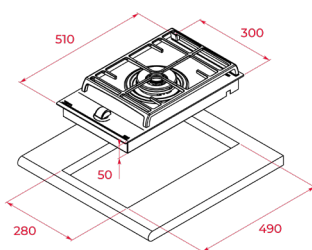

COLOR

Glass Black

FRAME Frontal Bevelled

EXTERNAL DIMENSIONS

Height 50mm Width 300mm Depth 510mm

COLOR

Glass Black

FRAME Frontal Bevelled

EXTERNAL DIMENSIONS

Height 50mm Width 300mm Depth 510mm

COLOR

Glass Black

FRAME Frontal Bevelled

EXTERNAL DIMENSIONS

Height 50mm Width 300mm Depth 510mm