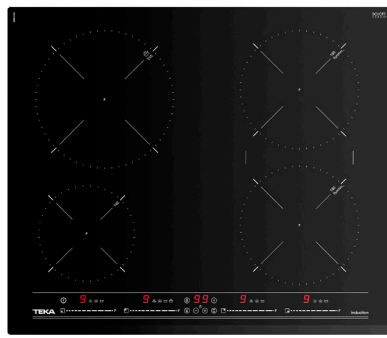

COLOR

Glass Black

FRAME Frontal Bevelled

EXTERNAL DIMENSIONS

Height 63mm **Width** 600mm **Depth** 510mm

NEW

MAESTRO ITS 6560

- Induction hob
- FLEX DirectSense with Full Flex induction system
- Touch Control Multislider, with safety lock
- Cooking timer
- 4 cooking combinations (3 + 1 Flex zone)
- -2 zones of 230 x 200 mm
- -1 Flex zone of 230 x 400 mm
- -1 double induction zone of Ø 180 / 280 mm
- SlideCooking function available in the Flex zone
- Direct functions: Quick Boiling, Melting, Simmering and Keep warm
- Power Plus function
- Stop & GO function / Silence mode
- Optimised pan shape & size system
- Fast-Click easy installation
- Max. (nominal) power: 7400 W

COLOR

Glass Black

FRAME Slim Metal

EXTERNAL DIMENSIONS

Height 63mm **Width** 600mm **Depth** 510mm

NEW

MAESTRO IZS 66700

- Induction hob
- FLEX DirectSense with Full Flex induction system
- Touch Control Multislider, with safety lock
- Cooking timer
- 5 cooking combinations (4 + 1 Flex zone)
- -2 zones of 230 x 200 mm
- -1 Flex zone of 230 x 400 mm
- -1 induction zone of Ø 210 mm
- SlideCooking function available in the Flex zone
- Direct functions: Quick Boiling, Melting, Simmering and Keep warm
- Power Plus function
- Stop & GO function / Silence mode
- Optimised pan shape & size system
- Fast-Click easy installation
- Max. (nominal) power: 7.400 W

COLOR

Glass Black

FRAME Frontal Bevelled

EXTERNAL DIMENSIONS

Height 63mm Width 600mm Depth 510mm

NEW

TOTAL IZ 6420

- Urban Colors Edition
- Induction hob
- Touch Control Multislider, with safety lock
- Cooking timer
- 5 induction zones (4 zones + synchro)
- - Ø145 mm
- - Ø180 mm
- - Ø180 mm
- - Ø210 mm
- - Synchro function (2 simultaneous zones: Ø180 mm + Ø180 mm)
- Direct functions: Quick Boiling, Melting, Simmering and Keep warm
- Power Plus function
- Stop & GO function / Silence mode
- Optimised pan shape & size system
- Fast-Click easy installation
- Max. (nominal) power: 7.400 W