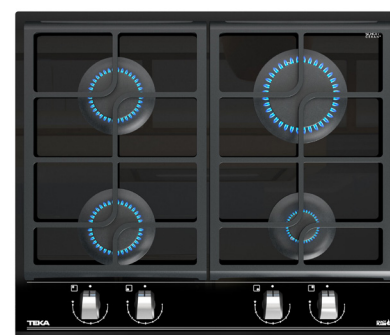

COLOR

Glass Stone Grey

FRAME Frontal Bevelled

EXTERNAL DIMENSIONS

Height 50mm Width 600mm Depth 510mm

NEW

TOTAL GZC 64320

- Urban Colors Edition
- Gas on Glass with ExactFlame and bevelled front
- Front control knobs with ergonomic design
- Tempered glass surface
- 9 power levels with precise control of the flame
- 4 gas burners
- -1 double ring burner, 4,00 kW
- -1 semi-fast burners, 1,75 kW
- -1 fast burner, 2,80 kW
- -1 auxiliary burner, 1,00 kW
- Auto-lock safety device (Thermocouples)
- Auto-ignition in every burner, activated through control knobs
- Optional Wok support
- Large cast iron pan grids
- Easy installation kit
- Type of Gas: Natural

COLOR

Glass Steam Grey

FRAME Frontal Bevelled

EXTERNAL DIMENSIONS

Height 50mm Width 600mm Depth 510mm

NEW

TOTAL GZC 64321

- Urban Colors Edition
- Gas on Glass with ExactFlame and bevelled front
- Front control knobs with ergonomic design
- Tempered glass surface
- 9 power levels with precise control of the flame
- 4 gas burners
- -1 double ring burner, 4,00 kW
- -1 semi-fast burners, 1,75 kW
- -1 fast burner, 2,80 kW
- -1 auxiliary burner, 1,00 kW
- Auto-lock safety device (Thermocouples)
- Auto-ignition in every burner, activated through control knobs
- Optional Wok support
- Large cast iron pan grids
- Easy installation kit
- Type of Gas: Butane