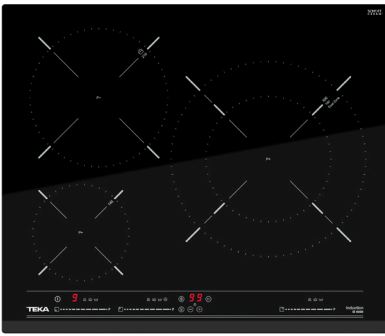

COLOR

Glass Stone Grey

FRAME Frontal Bevelled

EXTERNAL DIMENSIONS

Height 50mm Width 600mm Depth 510mm

NEW

TOTAL IZ 6420

- Urban Colors Edition
- Induction hob
- Touch Control Multislider, with safety lock
- Cooking timer
- 5 induction zones (4 zones + synchro)
- - Ø145 mm
- - Ø180 mm
- - Ø180 mm
- - Ø210 mm
- - Synchro function (2 simultaneous zones: Ø180 mm + Ø180 mm)
- Direct functions: Quick Boiling, Melting, Simmering and Keep warm
- Power Plus function
- Stop & GO function / Silence mode
- Optimised pan shape & size system
- Fast-Click easy installation
- Max. (nominal) power: 7.400 W

COLOR

Glass Steam Grey

FRAME Front bevelled Glass

EXTERNAL DIMENSIONS

Height 50mm Width 600mm Depth 510mm

NEW

TOTAL IZ 6420

- Urban Colors Edition
- Induction hob
- Touch Control Multislider, with safety lock
- Cooking timer
- 5 induction zones (4 zones + synchro)
- - Ø145 mm
- - Ø180 mm
- - Ø180 mm
- - Ø210 mm
- - Synchro function (2 simultaneous zones: Ø180 mm + Ø180 mm)
- Direct functions: Quick Boiling, Melting, Simmering and Keep warm
- Power Plus function
- Stop & GO function / Silence mode
- Optimised pan shape & size system
- Fast-Click easy installation
- Max. (nominal) power: 7.400 W

COLOR

Glass White

FRAME Frontal Bevelled

EXTERNAL DIMENSIONS

Height 50mm Width 600mm Depth 510mm

NEW

TOTAL IZ 6320

- Urban Colors Edition
- Induction hob
- Touch Control Multislider, with safety lock
- Cooking timer
- 3 induction zones:
 - Ø145 mm
 - Ø210 mm
 - Ø190/300 mm
- Direct functions: Quick Boiling, Melting, Simmering and Keep warm
- Power Plus function
- Stop & GO function / Silence mode
- Optimised pan shape & size system
- Fast-Click easy installation
- Max. (nominal) power: 7400 W