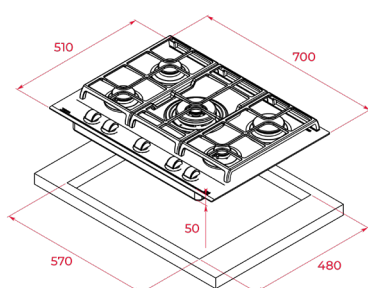

COLOR

Glass London brick brown

FRAME Frontal Bevelled

EXTERNAL DIMENSIONS

Height 50mm Width 700mm Depth 510mm

COLOR

Glass London brick brown

FRAME Frontal Bevelled

EXTERNAL DIMENSIONS

Height 50mm Width 700mm Depth 510mm

COLOR

Glass Stone Grey

FRAME Frontal Bevelled

EXTERNAL DIMENSIONS

Height 50mm Width 700mm Depth 510mm