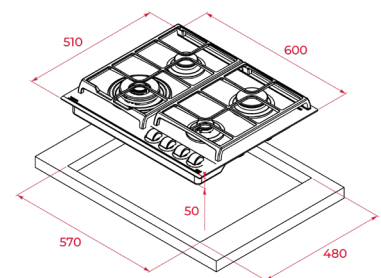

EXTERNAL DIMENSIONS

Height 50mm Width 600mm Depth 510mm

COLOR

Glass London brick brown

FRAME Frontal Bevelled

EXTERNAL DIMENSIONS

Height 50mm Width 600mm Depth 510mm

NEW

COLOR

Glass Stone Grey

FRAME Frontal Bevelled

EXTERNAL DIMENSIONS

Height 50mm Width 600mm Depth 510mm

NEW

TOTAL GZC 64320

- Urban Colors Edition
- Gas on Glass with ExactFlame and bevelled front
- Front control knobs with ergonomic design
- Tempered glass surface
- 9 power levels with precise control of the flame
- 4 gas burners
- -1 double ring burner, 4,00 kW
- -1 semi-fast burners, 1,75 kW
- -1 fast burner, 2,80 kW
- -1 auxiliary burner, 1,00 kW
- Auto-lock safety device (Thermocouples)
- Auto-ignition in every burner, activated through control knobs
- Optional Wok support
- Large cast iron pan grids
- Easy installation kit
- Type of Gas: Natural