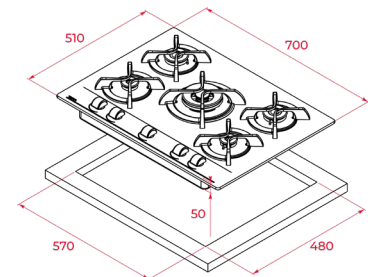

EXTERNAL DIMENSIONS

Height 50mm Width 300mm Depth 510mm

COLOR

Glass Black

FRAME Frontal Bevelled

EXTERNAL DIMENSIONS

Height 50mm Width 300mm Depth 510mm

NEW

COLOR

Glass Black

FRAME Frontal Bevelled

EXTERNAL DIMENSIONS

Height 50mm Width 300mm Depth 510mm

NEW

EASY GBC 75030

- Gas on Glass Hob
- Front control knobs with ergonomic design
- Tempered Glass
- 3 gas burners
- -1 double ring burner, 3,50 kW
- -1 semi-fast burner, 1,75 kW
- -1 auxiliary burner, 1,00 kW
- Auto-lock safety device (Thermocouples)
- Automatic-ignition in every burner, activated through control knobs
- Large cast iron pan supports
- Easy installation kit
- Type of Gas: Butane

COLOR

Glass Black

FRAME C-edged glass

EXTERNAL DIMENSIONS

Height 50mm Width 700mm Depth 510mm

NEW

EASY GBC 75030

- Gas on Glass Hob
- Front control knobs with ergonomic design
- Tempered Glass
- 3 gas burners
- -1 double ring burner, 3,50 kW
- -1 semi-fast burner, 1,75 kW
- -1 auxiliary burner, 1,00 kW
- Auto-lock safety device (Thermocouples)
- Automatic-ignition in every burner, activated through control knobs
- Large cast iron pan supports
- Easy installation kit
- Type of Gas: Natural

COLOR

Glass Black

FRAME C-edged glass

EXTERNAL DIMENSIONS

Height 50mm Width 700mm Depth 510mm

NEW

EASY GBC 64000

- Gas on Glass Hob
- Front control knobs with ergonomic design
- Tempered Glass
- 4 gas burners
- -1 semi-fast burner, 1,75 kW
- -1 semi-fast burner, 1,40 kW
- -1 fast burner, 2,80 kW
- -1 auxiliary burner, 1,00 kW
- Auto-lock safety device (Thermocouples)
- Automatic-ignition in every burner, activated through control knobs
- Large cast iron pan supports
- Easy installation kit
- Type of Gas: Butane