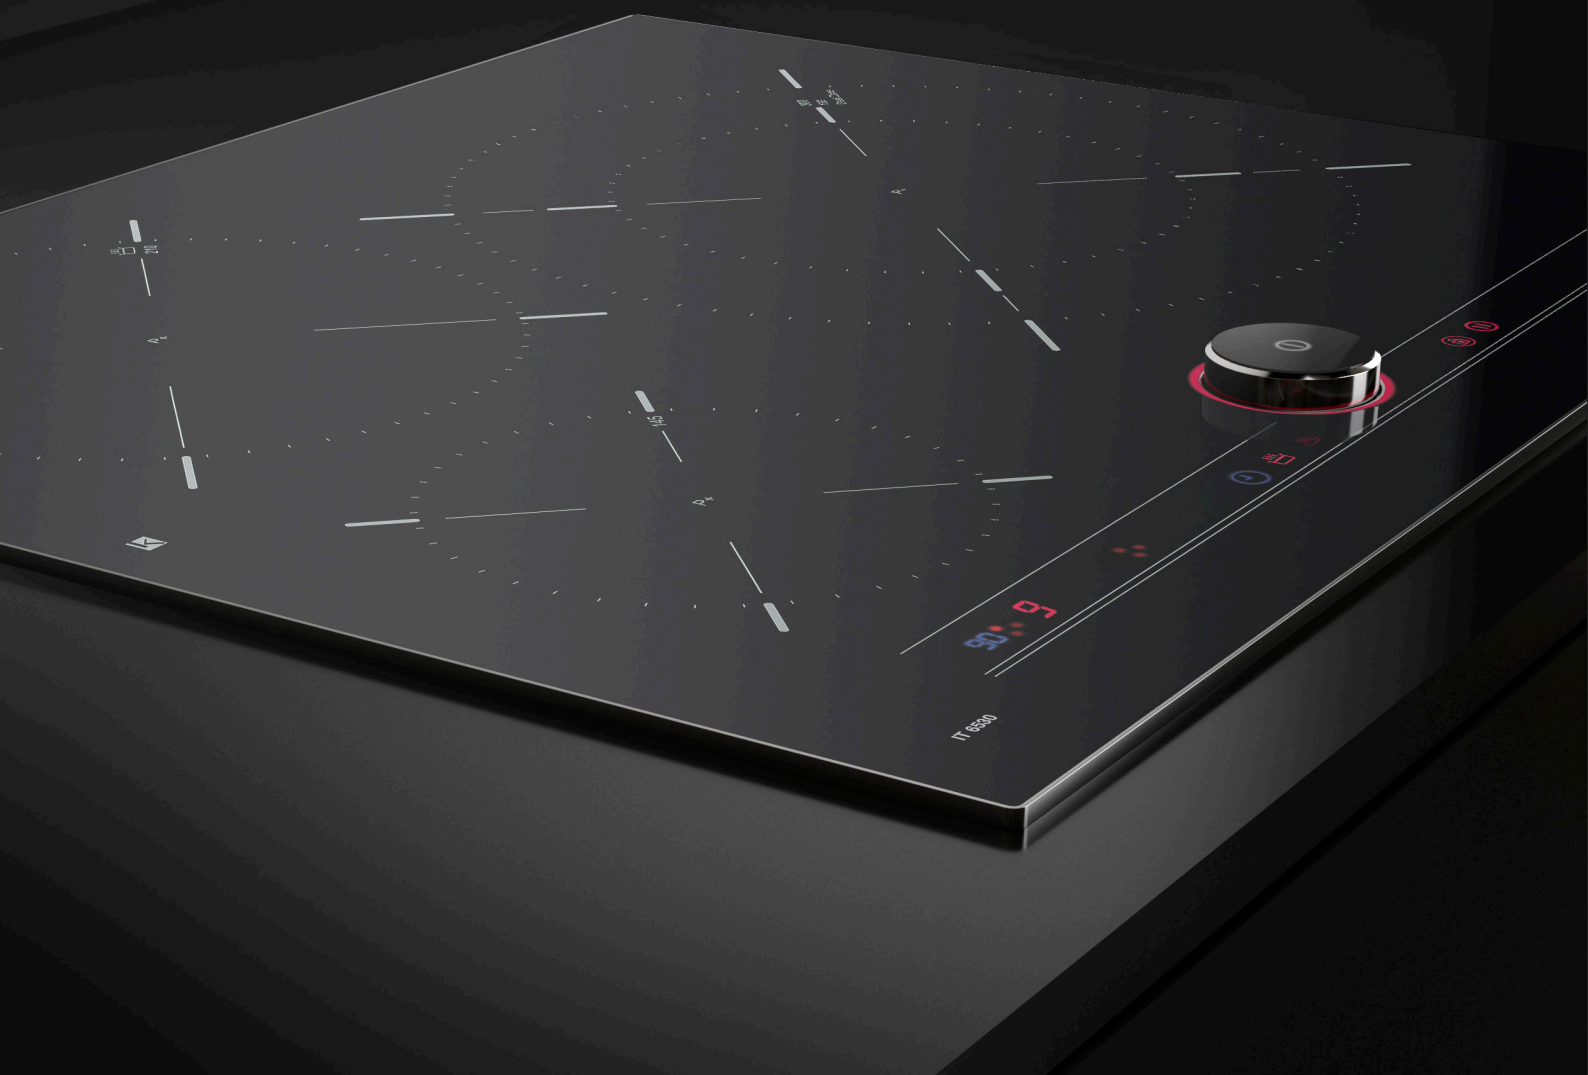

Discover the latest
innovations

Vitroc ceramic hob

- More cost effective
- Easy bowl detection

Gas hob

- Traditional cooking
- Direct control
- Fast

Induction hob

- Very fast
- Very easy to clean
- Direct heating
- Safety - Not burn on the surface
- Low energy consumption