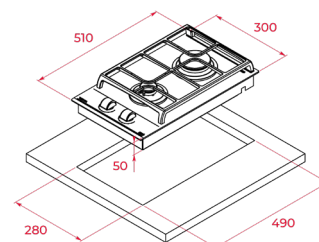

EXTERNAL DIMENSIONS

Height 50mm Width 600mm Depth 510mm

COLOR

Glass Black

FRAME Frontal Bevelled

EXTERNAL DIMENSIONS

Height 50mm Width 600mm Depth 510mm

NEW

NEW

TOTAL GZC 31330

- Gas on Glass with ExactFlame and bevelled front
- Front control knobs with ergonomic design
- Ceramic glass surface
- 9 power levels with precise control of the flame
- 1 double ring burner, 5,00 kW
- Auto-lock safety device (Thermocouples)
- Automatic-ignition in every burner, activated through control knobs
- Optional Wok support
- Large cast iron pan grids
- Easy installation kit
- Type of Gas: Natural

COLOR

Glass Black

FRAME Frontal Bevelled

EXTERNAL DIMENSIONS

Height 50mm Width 300mm Depth 510mm

COLOR

Glass Black

FRAME Frontal Bevelled

EXTERNAL DIMENSIONS

Height 50mm Width 300mm Depth 510mm

COLOR

Glass Black

FRAME Frontal Bevelled

EXTERNAL DIMENSIONS

Height 50mm Width 300mm Depth 510mm

NEW