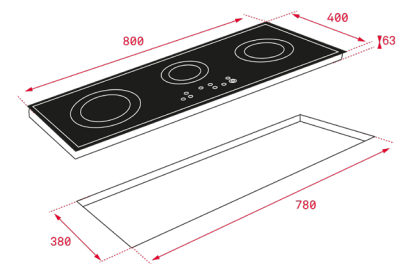

COLOR

Glass Black

FRAME Frontal Bevelled

EXTERNAL DIMENSIONS

Height 63mm **Width** 300mm **Depth** 510mm

NEW

TOTAL IZC 32300

- Induction hob
- Touch Control Domislider with safety lock
- Cooking timer
- 2 induction zones
- -1 induction zone of Ø 210 mm
- -1 induction zone of Ø 145 mm
- Direct functions: Simmering, Melting and Keep warm
- Power Plus function
- Silence mode
- Optimised pan shape & size system
- Fast-Click easy installation
- Max. (nominal) power: 3.500 W

COLOR

Glass Black

FRAME Frontal Bevelled

EXTERNAL DIMENSIONS

Height 55mm **Width** 300mm **Depth** 510mm

NEW

MAESTRO TRC 83631

- Vitroc ceramic Hob
- Touch Control
- Cooking time timer
- 3 cooking zones
- -1 High Light cooking area of Ø 145 mm
- -1 High Light cooking area of Ø 180 mm
- -1 giant cooking zone with High Light triple circuit of Ø 145 / 210 / 270 mm
- Cooking booster function
- STOP & GO function
- Timer function with acoustic alarm and safety lock
- Max. (nominal) power: 5.700 W

COLOR

Glass Black

FRAME Frontal Bevelled

EXTERNAL DIMENSIONS

Height 63mm **Width** 800mm **Depth** 400mm

NEW

TOTAL GZC 96310

- Gas on Glass with ExactFlame and bevelled front
- Front control knobs with ergonomic design
- Ceramic glass surface
- 9 power levels with precise control of the flame
- 1 double ring burner, 5.00 kW
- 1 fast burner, 2.80kW
- 2 semi-fast burners, 1.75 kW
- 1 auxiliary burner, 1.00 kW
- Auto-lock safety device (Thermocouples)
- Automatic-ignition in every burner, activated through control knobs
- Optional Wok support
- Large cast iron pan grids
- Easy installation kit
- Type of Gas: Butane