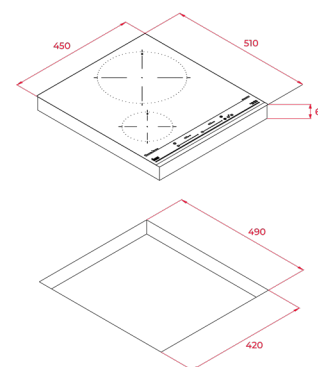

EXTERNAL DIMENSIONS

Height 50mm Width 600mm Depth 510mm

COLOR

Glass Stone Grey

FRAME Frontal Bevelled

EXTERNAL DIMENSIONS

Height 50mm Width 600mm Depth 510mm

NEW

COLOR

 Glass White

FRAME Frontal Bevelled

EXTERNAL DIMENSIONS

Height 55mm Width 600mm Depth 510mm

NEW

TOTAL IZC 42300

- Induction hob
- Touch Control Domislider with safety lock
- Cooking timer
- 2 induction zones
 - 1 induction zone of Ø 260 mm
 - 1 induction zone of Ø 145 mm
- Direct functions: Simmering, Melting and Keep warm
- Power Plus function
- Silence mode
- Optimised pan shape & size system
- Fast-Click easy installation
- Max. (nominal) power: 3.500 W

COLOR

 Glass Black

FRAME Frontal Bevelled

EXTERNAL DIMENSIONS

Height 50mm Width 450mm Depth 510mm

NEW

MAESTRO IZS 34600

- Induction hob
- FLEX with Slide Cooking induction system
- Touch Control Domislider
- Cooking time programmer
- 4 induction zones (2 + Slide Flex + Flex combined)
- -1 Slide Flex zone of 230 x 400 mm
- -1 Flex zone of 230 x 400 mm
- -2 zones of 230 x 200 mm
- Slide Cooking function
- Direct functions: Simmering, Melting and Keep warm
- Power Plus function
- Silence mode
- Optimised pan shape & size system
- Fast-Click easy installation
- Max. (nominal) power: 3.500 W

COLOR

Glass Black

FRAME Frontal Bevelled

EXTERNAL DIMENSIONS

Height 63mm **Width** 300mm **Depth** 510mm

NEW

TOTAL IZC 32300

- Induction hob
- Touch Control Domislider with safety lock
- Cooking timer
- 2 induction zones
- -1 induction zone of Ø 210 mm
- -1 induction zone of Ø 145 mm
- Direct functions: Simmering, Melting and Keep warm
- Power Plus function
- Silence mode
- Optimised pan shape & size system
- Fast-Click easy installation
- Max. (nominal) power: 3.500 W