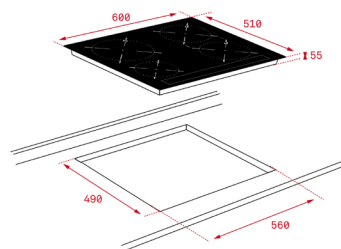

COLOR

Glass Black

FRAME Frontal Bevelled

EXTERNAL DIMENSIONS

Height 63mm Width 600mm Depth 510mm

NEW

TOTAL IZ 6420

- Urban Colors Edition
- Induction hob
- Touch Control Multislider, with safety lock
- Cooking timer
- 5 induction zones (4 zones + synchro)
- - Ø145 mm
- - Ø180 mm
- - Ø180 mm
- - Ø210 mm
- - Synchro function (2 simultaneous zones: Ø180 mm + Ø180 mm)
- Direct functions: Quick Boiling, Melting, Simmering and Keep warm
- Power Plus function
- Stop & GO function / Silence mode
- Optimised pan shape & size system
- Fast-Click easy installation
- Max. (nominal) power: 7.400 W

COLOR

Glass Black

FRAME Frontal Bevelled

EXTERNAL DIMENSIONS

Height 50mm Width 600mm Depth 510mm

NEW

TOTAL IZ 6420

- Urban Colors Edition
- Induction hob
- Touch Control Multislider, with safety lock
- Cooking timer
- 5 induction zones (4 zones + synchro)
- - Ø145 mm
- - Ø180 mm
- - Ø180 mm
- - Ø210 mm
- - Synchro function (2 simultaneous zones: Ø180 mm + Ø180 mm)
- Direct functions: Quick Boiling, Melting, Simmering and Keep warm
- Power Plus function
- Stop & GO function / Silence mode
- Optimised pan shape & size system
- Fast-Click easy installation
- Max. (nominal) power: 7.400 W