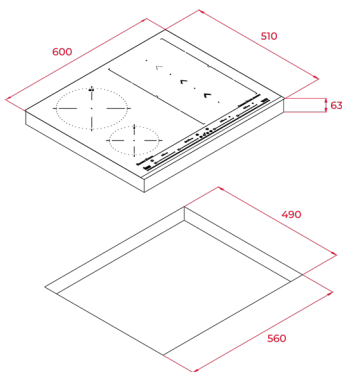

COLOR

Glass Black

FRAME Slim Metal

EXTERNAL DIMENSIONS

Height 63mm **Width** 600mm **Depth** 510mm

NEW

MAESTRO IZS 66700

- Induction hob
- FLEX DirectSense with Full Flex induction system
- Touch Control Multislider, with safety lock
- Cooking timer
- 5 cooking combinations (4 + 1 Flex zone)
- -2 zones of 230 x 200 mm
- -1 Flex zone of 230 x 400 mm
- -1 induction zone of Ø 210 mm
- SlideCooking function available in the Flex zone
- Direct functions: Quick Boiling, Melting, Simmering and Keep warm
- Power Plus function
- Stop & GO function / Silence mode
- Optimised pan shape & size system
- Fast-Click easy installation
- Max. (nominal) power: 7.400 W

COLOR

Glass Black

FRAME Frontal Bevelled

EXTERNAL DIMENSIONS

Height 63mm Width 600mm Depth 510mm

NEW

TOTAL IZ 6420

- Urban Colors Edition
- Induction hob
- Touch Control Multislider, with safety lock
- Cooking timer
- 5 induction zones (4 zones + synchro)
- - Ø145 mm
- - Ø180 mm
- - Ø180 mm
- - Ø210 mm
- - Synchro function (2 simultaneous zones: Ø180 mm + Ø180 mm)
- Direct functions: Quick Boiling, Melting, Simmering and Keep warm
- Power Plus function
- Stop & GO function / Silence mode
- Optimised pan shape & size system
- Fast-Click easy installation
- Max. (nominal) power: 7.400 W