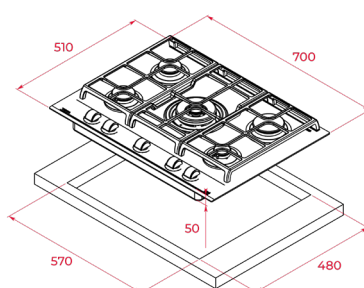

COLOR

Glass London brick brown

FRAME Frontal Bevelled

EXTERNAL DIMENSIONS

Height 50mm Width 700mm Depth 510mm

COLOR

Glass London brick brown

FRAME Frontal Bevelled

EXTERNAL DIMENSIONS

Height 50mm Width 700mm Depth 510mm

COLOR

Glass Stone Grey

FRAME Frontal Bevelled

EXTERNAL DIMENSIONS

Height 50mm Width 700mm Depth 510mm