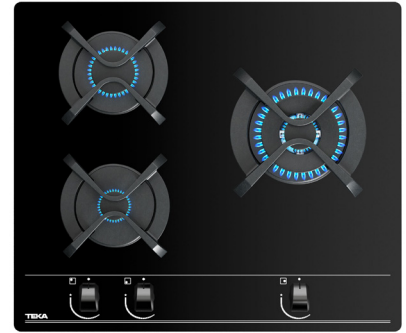

COLOR

Glass Black

FRAME C-edged glass

EXTERNAL DIMENSIONS

Height 40mm **Width** 600mm **Depth** 435mm

NEW

EASY GBC 63010

- Gas on Glass Hob
- Front control knobs with ergonomic design
- Tempered Glass
- 3 gas burners
- -1 double ring burner, 3,50 kW
- -1 semi-fast burner, 1,75 kW
- -1 auxiliary burner, 1,00 kW
- Auto-lock safety device (Thermocouples)
- Automatic-ignition in every burner, activated through control knobs
- Large cast iron pan supports
- Easy installation kit
- Type of Gas: Butane

COLOR

Glass Black

FRAME C-edged glass

EXTERNAL DIMENSIONS

Height 50mm **Width** 600mm **Depth** 510mm

NEW

EASY GBC 63010

- Gas on Glass Hob
- Front control knobs with ergonomic design
- Tempered Glass
- 3 gas burners
- -1 double ring burner, 3,50 kW
- -1 semi-fast burner, 1,75 kW
- -1 auxiliary burner, 1,00 kW
- Auto-lock safety device (Thermocouples)
- Automatic-ignition in every burner, activated through control knobs
- Large cast iron pan supports
- Easy installation kit
- Type of Gas: Natural