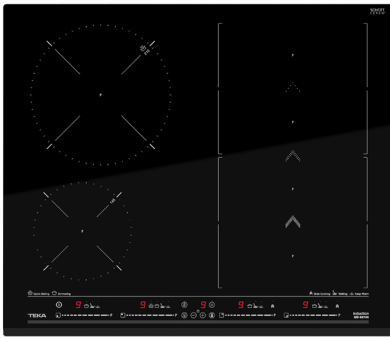

COLOR

Glass Black

FRAME Frontal Bevelled

EXTERNAL DIMENSIONS

Height 63mm **Width** 600mm **Depth** 510mm

NEW

MAESTRO ITS 6560

- Induction hob
- FLEX DirectSense with Full Flex induction system
- Touch Control Multislider, with safety lock
- Cooking timer
- 4 cooking combinations (3 + 1 Flex zone)
- -2 zones of 230 x 200 mm
- -1 Flex zone of 230 x 400 mm
- -1 double induction zone of Ø 180 / 280 mm
- SlideCooking function available in the Flex zone
- Direct functions: Quick Boiling, Melting, Simmering and Keep warm
- Power Plus function
- Stop & GO function / Silence mode
- Optimised pan shape & size system
- Fast-Click easy installation
- Max. (nominal) power: 7400 W

COLOR

Glass Black

FRAME Slim Metal

EXTERNAL DIMENSIONS

Height 63mm **Width** 600mm **Depth** 510mm

NEW

MAESTRO IZS 66700

- Induction hob
- FLEX DirectSense with Full Flex induction system
- Touch Control Multislider, with safety lock
- Cooking timer
- 5 cooking combinations (4 + 1 Flex zone)
- -2 zones of 230 x 200 mm
- -1 Flex zone of 230 x 400 mm
- -1 induction zone of Ø 210 mm
- SlideCooking function available in the Flex zone
- Direct functions: Quick Boiling, Melting, Simmering and Keep warm
- Power Plus function
- Stop & GO function / Silence mode
- Optimised pan shape & size system
- Fast-Click easy installation
- Max. (nominal) power: 7.400 W