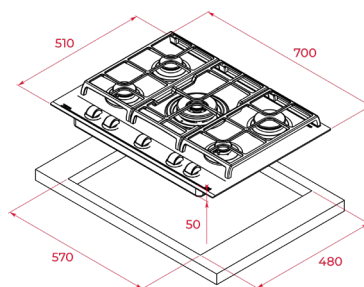

EXTERNAL DIMENSIONS

Height 50mm Width 900mm Depth 510mm

COLOR

Glass Black

FRAME Frontal Bevelled

EXTERNAL DIMENSIONS

Height 50mm Width 900mm Depth 510mm

NEW

COLOR

Glass Black

FRAME Frontal Bevelled

EXTERNAL DIMENSIONS

Height 50mm Width 750mm Depth 510mm

NEW

TOTAL GZC 75330

- Urban Colors Edition
- Gas on Glass with ExactFlame and bevelled front
- Front control knobs with ergonomic design
- Ceramic glass surface
- 9 power levels with precise control of the flame
- 5 gas burners
- -1 double ring burner, 4,00 kW
- -2 semi-fast burners, 1,75 kW
- -1 fast burner, 2,80 kW
- -1 auxiliary burner, 1,00 kW
- Auto-lock safety device (Thermocouples)
- Automatic-ignition in every burner, activated through control knobs
- Optional wok support
- Large cast iron grids
- Easy installation kit
- Type of Gas: Butane