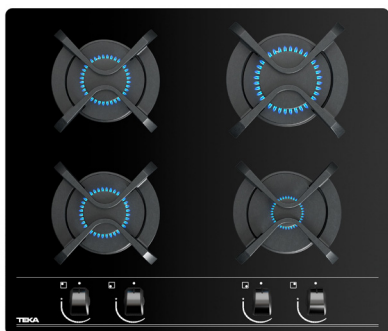

NEW

EASY GBC 64000

- Gas on Glass Hob
- Front control knobs with ergonomic design
- Tempered Glass
- 4 gas burners
- -1 semi-fast burner, 1,75 kW
- -1 semi-fast burner, 1,40 kW
- -1 fast burner, 2,80 kW
- -1 auxiliary burner, 1,00 kW
- Auto-lock safety device (Thermocouples)
- Automatic-ignition in every burner, activated through control knobs
- Large cast iron pan supports
- Easy installation kit
- Type of Gas: Butane

COLOR

Glass Black

FRAME C-edged glass

EXTERNAL DIMENSIONS

Height 50mm Width 600mm Depth 510mm

NEW

EASY GBC 64000

- Gas on Glass Hob
- Front control knobs with ergonomic design
- Tempered Glass
- 4 gas burners
- -1 semi-fast burner, 1,75 kW
- -1 semi-fast burner, 1,40 kW
- -1 fast burner, 2,80 kW
- -1 auxiliary burner, 1,00 kW
- Auto-lock safety device (Thermocouples)
- Automatic-ignition in every burner, activated through control knobs
- Large cast iron pan supports
- Easy installation kit
- Type of Gas: Natural

COLOR

Glass Black

FRAME C-edged glass

EXTERNAL DIMENSIONS

Height 50mm Width 600mm Depth 510mm

NEW

EASY GBC 64003

- Gas on Glass Hob
- Lateral control knobs with ergonomic design
- Tempered Glass
- 4 gas burners
- -2 semi-fast burners, 1,75 kW
- -1 fast burner, 2,80 kW
- -1 auxiliary burner, 1,00 kW
- Auto-lock safety device (Thermocouples)
- Automatic-ignition in every burner, activated through control knobs
- Large cast iron pan supports
- Easy installation kit
- Type of Gas: Butane

COLOR

Glass Black

FRAME C-edged glass

EXTERNAL DIMENSIONS

Height 40mm Width 600mm Depth 435mm