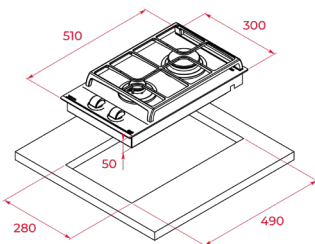

COLOR

Glass Black

FRAME Frontal Bevelled

EXTERNAL DIMENSIONS

Height 50mm Width 300mm Depth 510mm