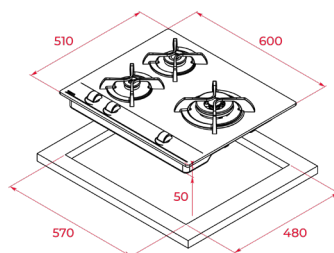

COLOR

Glass Black

FRAME C-edged glass

EXTERNAL DIMENSIONS

Height 40mm Width 600mm Depth 435mm

HOBS

NEW

EASY GBC 64003

COLOR

Glass Black

FRAME C-edged glass

EXTERNAL DIMENSIONS

Height 40mm **Width** 600mm **Depth** 435mm

NEW

EASY GBC 63010

- Gas on Glass Hob
- Front control knobs with ergonomic design
- Tempered Glass
- 3 gas burners
- -1 double ring burner, 3,50 kW
- -1 semi-fast burner, 1,75 kW
- -1 auxiliary burner, 1,00 kW
- Auto-lock safety device (Thermocouples)
- Automatic-ignition in every burner, activated through control knobs
- Large cast iron pan supports
- Easy installation kit
- Type of Gas: Butane

COLOR

Glass Black

FRAME C-edged glass

EXTERNAL DIMENSIONS

Height 50mm **Width** 600mm **Depth** 510mm

NEW

EASY GBC 63010

- Gas on Glass Hob
- Front control knobs with ergonomic design
- Tempered Glass
- 3 gas burners
- -1 double ring burner, 3,50 kW
- -1 semi-fast burner, 1,75 kW
- -1 auxiliary burner, 1,00 kW
- Auto-lock safety device (Thermocouples)
- Automatic-ignition in every burner, activated through control knobs
- Large cast iron pan supports
- Easy installation kit
- Type of Gas: Natural