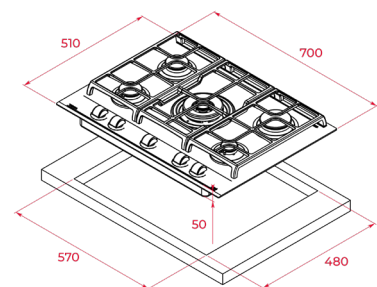

EXTERNAL DIMENSIONS

Height 50mm Width 900mm Depth 510mm

COLOR

Glass Black

FRAME Frontal Bevelled

EXTERNAL DIMENSIONS

Height 50mm Width 900mm Depth 510mm

NEW

COLOR

Glass Black

FRAME Frontal Bevelled

EXTERNAL DIMENSIONS

Height 50mm Width 700mm Depth 510mm

NEW

TOTAL GZC 75330

- Urban Colors Edition
- Gas on Glass with ExactFlame and bevelled front
- Front control knobs with ergonomic design
- Ceramic glass surface
- 9 power levels with precise control of the flame
- 5 gas burners
- -1 double ring burner, 4,00 kW
- -2 semi-fast burners, 1,75 kW
- -1 fast burner, 2,80 kW
- -1 auxiliary burner, 1,00 kW
- Auto-lock safety device (Thermocouples)
- Automatic-ignition in every burner, activated through control knobs
- Optional Wok support
- Large cast iron pan grids
- Easy installation kit
- Type of Gas: Natural