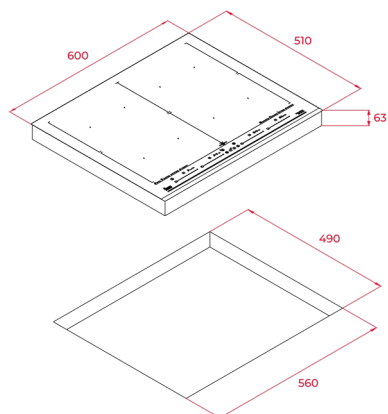

COLOR

 Glass Black

FRAME Frontal Bevelled

EXTERNAL DIMENSIONS

Height 63mm **Width** 600mm **Depth** 510mm

NEW

MAESTRO IZS 9660

- Induction hob
- FLEX with Slide Cooking induction system
- Touch Control Multislider, with safety lock
- Cooking timer
- 5 cooking combinations (4 + 1 Flex zone)
- -2 zones of 230 x 200 mm
- -1 Flex zone of 230 x 400 mm
- -1 double induction zone of Ø 180 / 280 mm
- SlideCooking function available in the Flex zone
- Direct functions: Quick Boiling, Melting, Simmering and Keep warm
- Power Plus function
- Stop & GO function / Silence mode
- Optimised pan shape & size system
- Fast-Click easy installation
- Max. (nominal) power: 7400 W