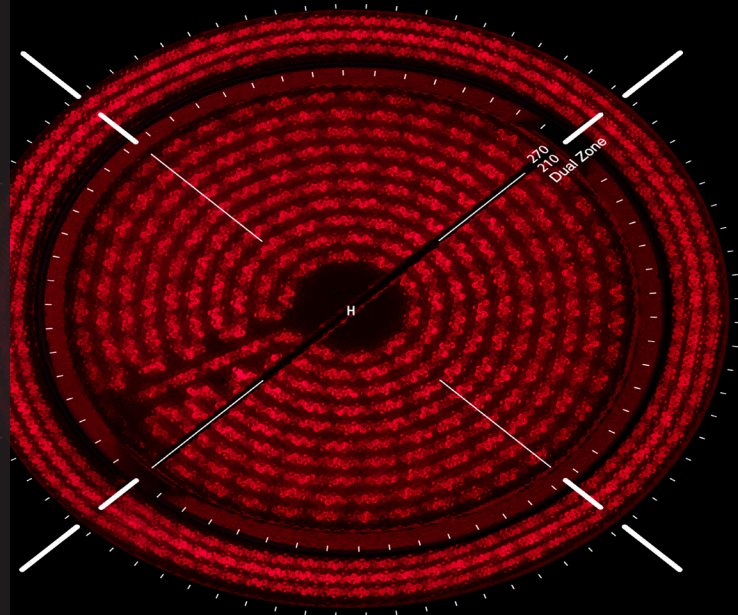

Discover the latest
innovations

Vitroc ceramic hob

- More cost effective
- Easy bowl detection