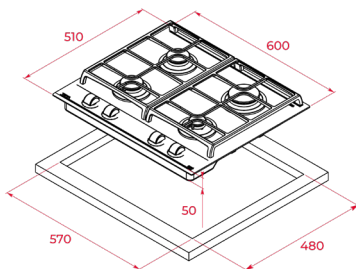

EXTERNAL DIMENSIONS

Height 50mm Width 600mm Depth 510mm

COLOR

Glass Black

FRAME Frontal Bevelled

EXTERNAL DIMENSIONS

Height 50mm Width 600mm Depth 510mm

NEW

COLOR

Glass Black

FRAME Frontal Bevelled

EXTERNAL DIMENSIONS

Height 50mm Width 600mm Depth 510mm

COLOR

Glass Black

FRAME Frontal Bevelled