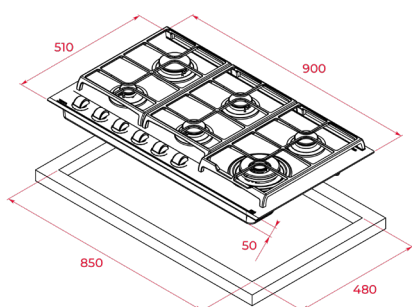

COLOR

Glass Black

FRAME Frontal Bevelled

EXTERNAL DIMENSIONS

Height 55mm **Width** 300mm **Depth** 510mm

NEW

MAESTRO TRC 83631

- Vitroc ceramic Hob
- Touch Control
- Cooking time timer
- 3 cooking zones
- -1 High Light cooking area of Ø 145 mm
- -1 High Light cooking area of Ø 180 mm
- -1 giant cooking zone with High Light triple circuit of Ø 145 / 210 / 270 mm
- Cooking booster function
- STOP & GO function
- Timer function with acoustic alarm and safety lock
- Max. (nominal) power: 5.700 W

COLOR

Glass Black

FRAME Frontal Bevelled

EXTERNAL DIMENSIONS

Height 63mm **Width** 800mm **Depth** 400mm

NEW

TOTAL GZC 96310

- Gas on Glass with ExactFlame and bevelled front
- Front control knobs with ergonomic design
- Ceramic glass surface
- 9 power levels with precise control of the flame
- 1 double ring burner, 5.00 kW
- 1 fast burner, 2.80kW
- 2 semi-fast burners, 1.75 kW
- 1 auxiliary burner, 1.00 kW
- Auto-lock safety device (Thermocouples)
- Automatic-ignition in every burner, activated through control knobs
- Optional Wok support
- Large cast iron pan grids
- Easy installation kit
- Type of Gas: Butane

COLOR

Glass Black

FRAME Frontal Bevelled

EXTERNAL DIMENSIONS

Height 50mm Width 900mm Depth 510mm

COLOR

Glass Black

FRAME Frontal Bevelled

EXTERNAL DIMENSIONS

Height 50mm Width 900mm Depth 510mm

COLOR

Glass Black

FRAME Frontal Bevelled

EXTERNAL DIMENSIONS

Height 50mm Width 900mm Depth 510mm

NEW