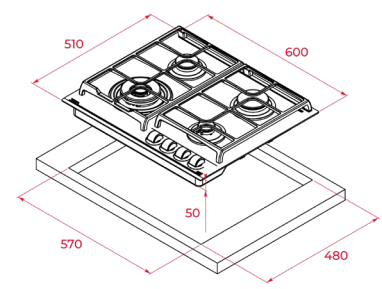

COLOR

 Glass White

FRAME Frontal Bevelled

EXTERNAL DIMENSIONS

Height 50mm Width 700mm Depth 510mm

NEW

TOTAL GZC 64320

- Urban Colors Edition
- Gas on Glass with ExactFlame and bevelled front
- Front control knobs with ergonomic design
- Ceramic glass surface
- 9 power levels with precise control of the flame
- 4 gas burners
- -1 double ring burner, 4,00 kW
- -1 semi-fast burners, 1,75 kW
- -1 fast burner, 2,80 kW
- -1 auxiliary burner, 1,00 kW
- Auto-lock safety device (Thermocouples)
- Automatic-ignition in every burner, activated through control knobs
- Optional Wok support
- Large cast iron pan grids
- Easy installation kit
- Type of Gas: Butane