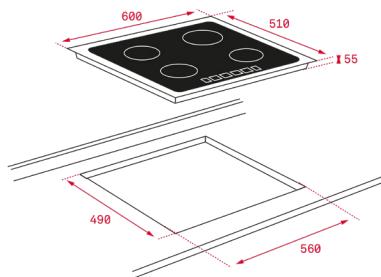

COLOR

Glass White

FRAME Frontal Bevelled

EXTERNAL DIMENSIONS

Height 50mm Width 600mm Depth 510mm

NEW

TOTAL IZ 6320

- Urban Colors Edition
- Induction hob
- Touch Control Multislider, with safety lock
- Cooking timer
- 3 induction zones:
 - Ø145 mm
 - Ø210 mm
 - Ø190/300 mm
- Direct functions: Quick Boiling, Melting, Simmering and Keep warm
- Power Plus function
- Stop & GO function / Silence mode
- Optimised pan shape & size system
- Fast-Click easy installation
- Max. (nominal) power: 7400 W

COLOR

Glass Black

FRAME Frontal Bevelled

EXTERNAL DIMENSIONS

Height 50mm Width 600mm Depth 510mm

COLOR

Glass London brick brown

FRAME Frontal Bevelled

EXTERNAL DIMENSIONS

Height 50mm Width 600mm Depth 510mm

COLOR

Glass Stone Grey

FRAME Frontal Bevelled

EXTERNAL DIMENSIONS

Height 50mm Width 600mm Depth 510mm

NEW