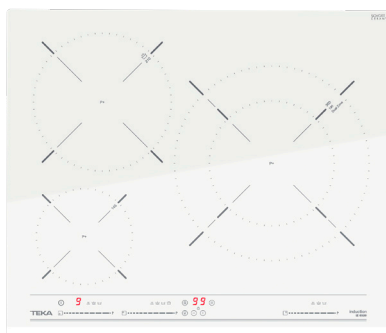

EXTERNAL DIMENSIONS

Height 50mm Width 600mm Depth 510mm

COLOR

Glass Stone Grey

FRAME Frontal Bevelled

EXTERNAL DIMENSIONS

Height 50mm Width 600mm Depth 510mm

NEW