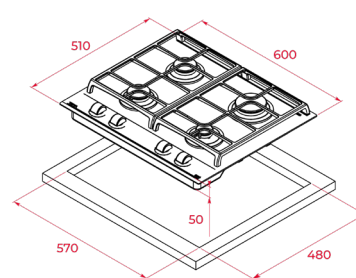

COLOR

☐ Glass White

FRAME Frontal Bevelled

EXTERNAL DIMENSIONS

Height 50mm Width 600mm Depth 510mm

COLOR

☐ Glass White

FRAME Frontal Bevelled

EXTERNAL DIMENSIONS

Height 50mm Width 600mm Depth 510mm

COLOR

☒ Glass Black

FRAME Frontal Bevelled

EXTERNAL DIMENSIONS

Height 50mm Width 600mm Depth 510mm