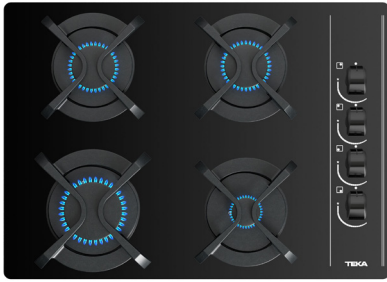

COLOR

Glass Black

FRAME C-edged glass

EXTERNAL DIMENSIONS

Height 40mm Width 600mm Depth 435mm

HOBS

NEW

EASY GBC 64003