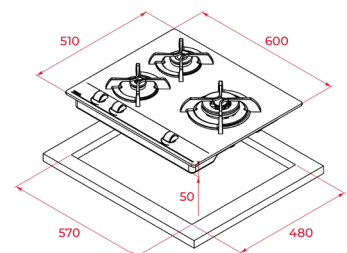

COLOR

Glass Black

FRAME C-edged glass

EXTERNAL DIMENSIONS

Height 40mm **Width** 600mm **Depth** 435mm

NEW

EASY GBC 63010

- Gas on Glass Hob
- Front control knobs with ergonomic design
- Tempered Glass
- 3 gas burners
- -1 double ring burner, 3,50 kW
- -1 semi-fast burner, 1,75 kW
- -1 auxiliary burner, 1,00 kW
- Auto-lock safety device (Thermocouples)
- Automatic-ignition in every burner, activated through control knobs
- Large cast iron pan supports
- Easy installation kit
- Type of Gas: Butane

COLOR

Glass Black

FRAME C-edged glass

EXTERNAL DIMENSIONS

Height 50mm **Width** 600mm **Depth** 510mm

NEW

EASY GBC 63010

- Gas on Glass Hob
- Front control knobs with ergonomic design
- Tempered Glass
- 3 gas burners
- -1 double ring burner, 3,50 kW
- -1 semi-fast burner, 1,75 kW
- -1 auxiliary burner, 1,00 kW
- Auto-lock safety device (Thermocouples)
- Automatic-ignition in every burner, activated through control knobs
- Large cast iron pan supports
- Easy installation kit
- Type of Gas: Natural

COLOR

Glass Black

FRAME C-edged glass

EXTERNAL DIMENSIONS

Height 50mm **Width** 600mm **Depth** 510mm

Modelo	IZF 68600	IZS 96600	IZS 65600	ITS 65600	IZS 66700	IZ 6420	IZ 6320	IZC 42300
--------	-----------	-----------	-----------	-----------	-----------	---------	---------	-----------