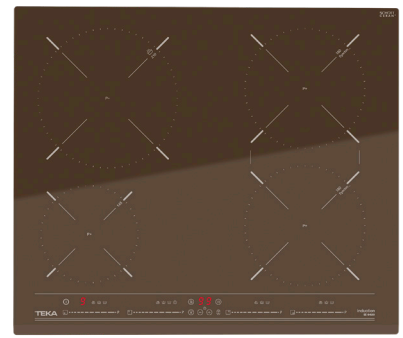

COLOR

Glass Black

FRAME Frontal Bevelled

EXTERNAL DIMENSIONS

Height 63mm **Width** 600mm **Depth** 510mm

NEW

MAESTRO ITS 6560

- Induction hob
- FLEX DirectSense with Full Flex induction system
- Touch Control Multislider, with safety lock
- Cooking timer
- 4 cooking combinations (3 + 1 Flex zone)
- -2 zones of 230 x 200 mm
- -1 Flex zone of 230 x 400 mm
- -1 double induction zone of Ø 180 / 280 mm
- SlideCooking function available in the Flex zone
- Direct functions: Quick Boiling, Melting, Simmering and Keep warm
- Power Plus function
- Stop & GO function / Silence mode
- Optimised pan shape & size system
- Fast-Click easy installation
- Max. (nominal) power: 7400 W

COLOR

Glass Black

FRAME Slim Metal

EXTERNAL DIMENSIONS

Height 63mm **Width** 600mm **Depth** 510mm

NEW

MAESTRO IZS 66700

- Induction hob
- FLEX DirectSense with Full Flex induction system
- Touch Control Multislider, with safety lock
- Cooking timer
- 5 cooking combinations (4 + 1 Flex zone)
- -2 zones of 230 x 200 mm
- -1 Flex zone of 230 x 400 mm
- -1 induction zone of Ø 210 mm
- SlideCooking function available in the Flex zone
- Direct functions: Quick Boiling, Melting, Simmering and Keep warm
- Power Plus function
- Stop & GO function / Silence mode
- Optimised pan shape & size system
- Fast-Click easy installation
- Max. (nominal) power: 7.400 W