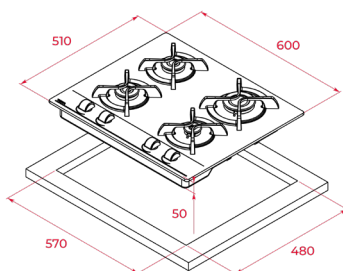

COLOR

Glass Black

FRAME C-edged glass

EXTERNAL DIMENSIONS

Height 50mm Width 700mm Depth 510mm

NEW

EASY GBC 64000

- Gas on Glass Hob
- Front control knobs with ergonomic design
- Tempered Glass
- 4 gas burners
- -1 semi-fast burner, 1,75 kW
- -1 semi-fast burner, 1,40 kW
- -1 fast burner, 2,80 kW
- -1 auxiliary burner, 1,00 kW
- Auto-lock safety device (Thermocouples)
- Automatic-ignition in every burner, activated through control knobs
- Large cast iron pan supports
- Easy installation kit
- Type of Gas: Butane

COLOR

Glass Black

FRAME C-edged glass

EXTERNAL DIMENSIONS

Height 50mm Width 600mm Depth 510mm

NEW

EASY GBC 64000

- Gas on Glass Hob
- Front control knobs with ergonomic design
- Tempered Glass
- 4 gas burners
- -1 semi-fast burner, 1,75 kW
- -1 semi-fast burner, 1,40 kW
- -1 fast burner, 2,80 kW
- -1 auxiliary burner, 1,00 kW
- Auto-lock safety device (Thermocouples)
- Automatic-ignition in every burner, activated through control knobs
- Large cast iron pan supports
- Easy installation kit
- Type of Gas: Natural

COLOR

Glass Black

FRAME C-edged glass

EXTERNAL DIMENSIONS

Height 50mm Width 600mm Depth 510mm

NEW

EASY GBC 64003

- Gas on Glass Hob
- Lateral control knobs with ergonomic design
- Tempered Glass
- 4 gas burners
- -2 semi-fast burners, 1,75 kW
- -1 fast burner, 2,80 kW
- -1 auxiliary burner, 1,00 kW
- Auto-lock safety device (Thermocouples)
- Automatic-ignition in every burner, activated through control knobs
- Large cast iron pan supports
- Easy installation kit
- Type of Gas: Butane

COLOR

Glass Black

FRAME C-edged glass

EXTERNAL DIMENSIONS

Height 40mm Width 600mm Depth 435mm

HOBS

NEW

EASY GBC 64003