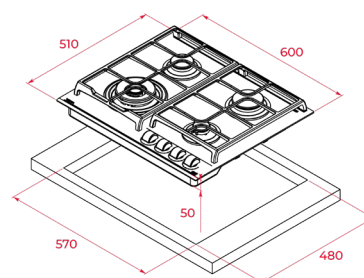

COLOR

Glass Black

FRAME Frontal Bevelled

EXTERNAL DIMENSIONS

Height 50mm Width 600mm Depth 510mm

COLOR

Glass London brick brown

FRAME Frontal Bevelled

EXTERNAL DIMENSIONS

Height 50mm Width 600mm Depth 510mm

COLOR

Glass London brick brown

FRAME Frontal Bevelled

EXTERNAL DIMENSIONS

Height 50mm Width 600mm Depth 510mm