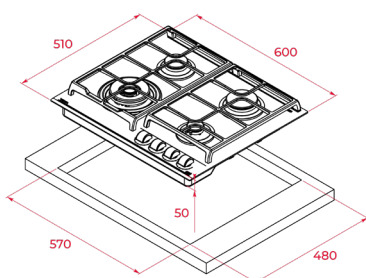

COLOR

Glass Black

FRAME Frontal Bevelled

EXTERNAL DIMENSIONS

Height 50mm Width 600mm Depth 510mm

COLOR

Glass London brick brown

FRAME Frontal Bevelled

EXTERNAL DIMENSIONS

Height 50mm Width 600mm Depth 510mm

COLOR

Glass London brick brown

FRAME Frontal Bevelled

EXTERNAL DIMENSIONS

Height 50mm Width 600mm Depth 510mm