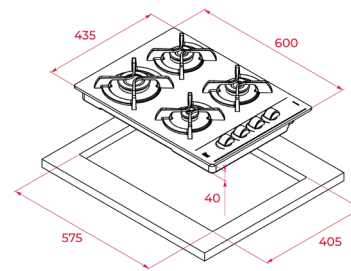

EXTERNAL DIMENSIONS

Height 50mm Width 300mm Depth 510mm

COLOR

Glass Black

FRAME Frontal Bevelled

EXTERNAL DIMENSIONS

Height 50mm Width 300mm Depth 510mm

NEW

COLOR

Glass Black

FRAME C-edged glass

EXTERNAL DIMENSIONS

Height 50mm Width 600mm Depth 510mm

NEW

EASY GBC 64000

- Gas on Glass Hob
- Front control knobs with ergonomic design
- Tempered Glass
- 4 gas burners
- -1 semi-fast burner, 1,75 kW
- -1 semi-fast burner, 1,40 kW
- -1 fast burner, 2,80 kW
- -1 auxiliary burner, 1,00 kW
- Auto-lock safety device (Thermocouples)
- Automatic-ignition in every burner, activated through control knobs
- Large cast iron pan supports
- Easy installation kit
- Type of Gas: Natural

COLOR

Glass Black

FRAME C-edged glass

EXTERNAL DIMENSIONS

Height 50mm Width 600mm Depth 510mm

NEW

EASY GBC 64003

- Gas on Glass Hob
- Lateral control knobs with ergonomic design
- Tempered Glass
- 4 gas burners
- -2 semi-fast burners, 1,75 kW
- -1 fast burner, 2,80 kW
- -1 auxiliary burner, 1,00 kW
- Auto-lock safety device (Thermocouples)
- Automatic-ignition in every burner, activated through control knobs
- Large cast iron pan supports
- Easy installation kit
- Type of Gas: Butane

COLOR

Glass Black

FRAME C-edged glass

EXTERNAL DIMENSIONS

Height 40mm Width 600mm Depth 435mm

HOBS

NEW

EASY GBC 64003