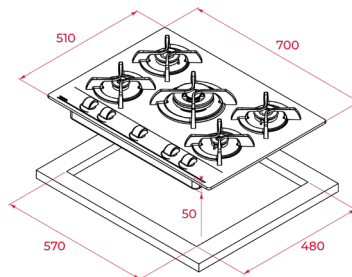

COLOR

Glass Black

FRAME Frontal Bevelled

EXTERNAL DIMENSIONS

Height 50mm Width 300mm Depth 510mm

COLOR

Glass Black

FRAME Frontal Bevelled

EXTERNAL DIMENSIONS

Height 50mm Width 300mm Depth 510mm

COLOR

Glass Black

FRAME Frontal Bevelled

EXTERNAL DIMENSIONS

Height 50mm Width 300mm Depth 510mm

NEW

COLOR

Glass Black

FRAME Frontal Bevelled

EXTERNAL DIMENSIONS

Height 50mm Width 300mm Depth 510mm

NEW

EASY GBC 75030

- Gas on Glass Hob
- Front control knobs with ergonomic design
- Tempered Glass
- 3 gas burners
- -1 double ring burner, 3,50 kW
- -1 semi-fast burner, 1,75 kW
- -1 auxiliary burner, 1,00 kW
- Auto-lock safety device (Thermocouples)
- Automatic-ignition in every burner, activated through control knobs
- Large cast iron pan supports
- Easy installation kit
- Type of Gas: Butane

COLOR

Glass Black

FRAME C-edged glass

EXTERNAL DIMENSIONS

Height 50mm Width 700mm Depth 510mm

NEW

EASY GBC 75030

- Gas on Glass Hob
- Front control knobs with ergonomic design
- Tempered Glass
- 3 gas burners
- -1 double ring burner, 3,50 kW
- -1 semi-fast burner, 1,75 kW
- -1 auxiliary burner, 1,00 kW
- Auto-lock safety device (Thermocouples)
- Automatic-ignition in every burner, activated through control knobs
- Large cast iron pan supports
- Easy installation kit
- Type of Gas: Natural