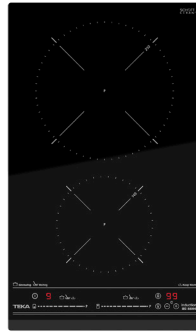

COLOR

 Glass White

FRAME Frontal Bevelled

EXTERNAL DIMENSIONS

Height 55mm Width 600mm Depth 510mm

NEW

TOTAL IZC 42300

- Induction hob
- Touch Control Domislider with safety lock
- Cooking timer
- 2 induction zones
 - 1 induction zone of Ø 260 mm
 - 1 induction zone of Ø 145 mm
- Direct functions: Simmering, Melting and Keep warm
- Power Plus function
- Silence mode
- Optimised pan shape & size system
- Fast-Click easy installation
- Max. (nominal) power: 3.500 W

COLOR

 Glass Black

FRAME Frontal Bevelled

EXTERNAL DIMENSIONS

Height 50mm Width 450mm Depth 510mm

NEW

MAESTRO IZS 34600

- Induction hob
- FLEX with Slide Cooking induction system
- Touch Control Domislider
- Cooking time programmer
- 4 induction zones (2 + Slide Flex + Flex combined)
- -1 Slide Flex zone of 230 x 400 mm
- -1 Flex zone of 230 x 400 mm
- -2 zones of 230 x 200 mm
- Slide Cooking function
- Direct functions: Simmering, Melting and Keep warm
- Power Plus function
- Silence mode
- Optimised pan shape & size system
- Fast-Click easy installation
- Max. (nominal) power: 3.500 W