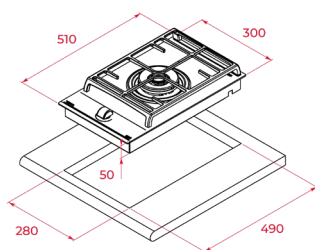

COLOR

Glass Black

FRAME Frontal Bevelled

EXTERNAL DIMENSIONS

Height 50mm Width 300mm Depth 510mm

COLOR

Glass Black

FRAME Frontal Bevelled

EXTERNAL DIMENSIONS

Height 50mm Width 300mm Depth 510mm

COLOR

Glass Black

FRAME Frontal Bevelled

EXTERNAL DIMENSIONS

Height 50mm Width 300mm Depth 510mm