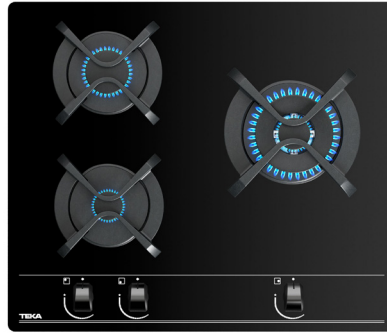

- Gas on Glass Hob
- Lateral control knobs with ergonomic design
- Tempered Glass
- 4 gas burners
- -2 semi-fast burners, 1,75 kW
- -1 fast burner, 2,80 kW
- -1 auxiliary burner, 1,00 kW
- Auto-lock safety device (Thermocouples)
- Automatic-ignition in every burner, activated through control knobs
- Large cast iron pan supports
- Easy installation kit
- Type of Gas: Natural

COLOR

Glass Black

FRAME C-edged glass

EXTERNAL DIMENSIONS

Height 40mm **Width** 600mm **Depth** 435mm

NEW

EASY GBC 63010

- Gas on Glass Hob
- Front control knobs with ergonomic design
- Tempered Glass
- 3 gas burners
- -1 double ring burner, 3,50 kW
- -1 semi-fast burner, 1,75 kW
- -1 auxiliary burner, 1,00 kW
- Auto-lock safety device (Thermocouples)
- Automatic-ignition in every burner, activated through control knobs
- Large cast iron pan supports
- Easy installation kit
- Type of Gas: Butane