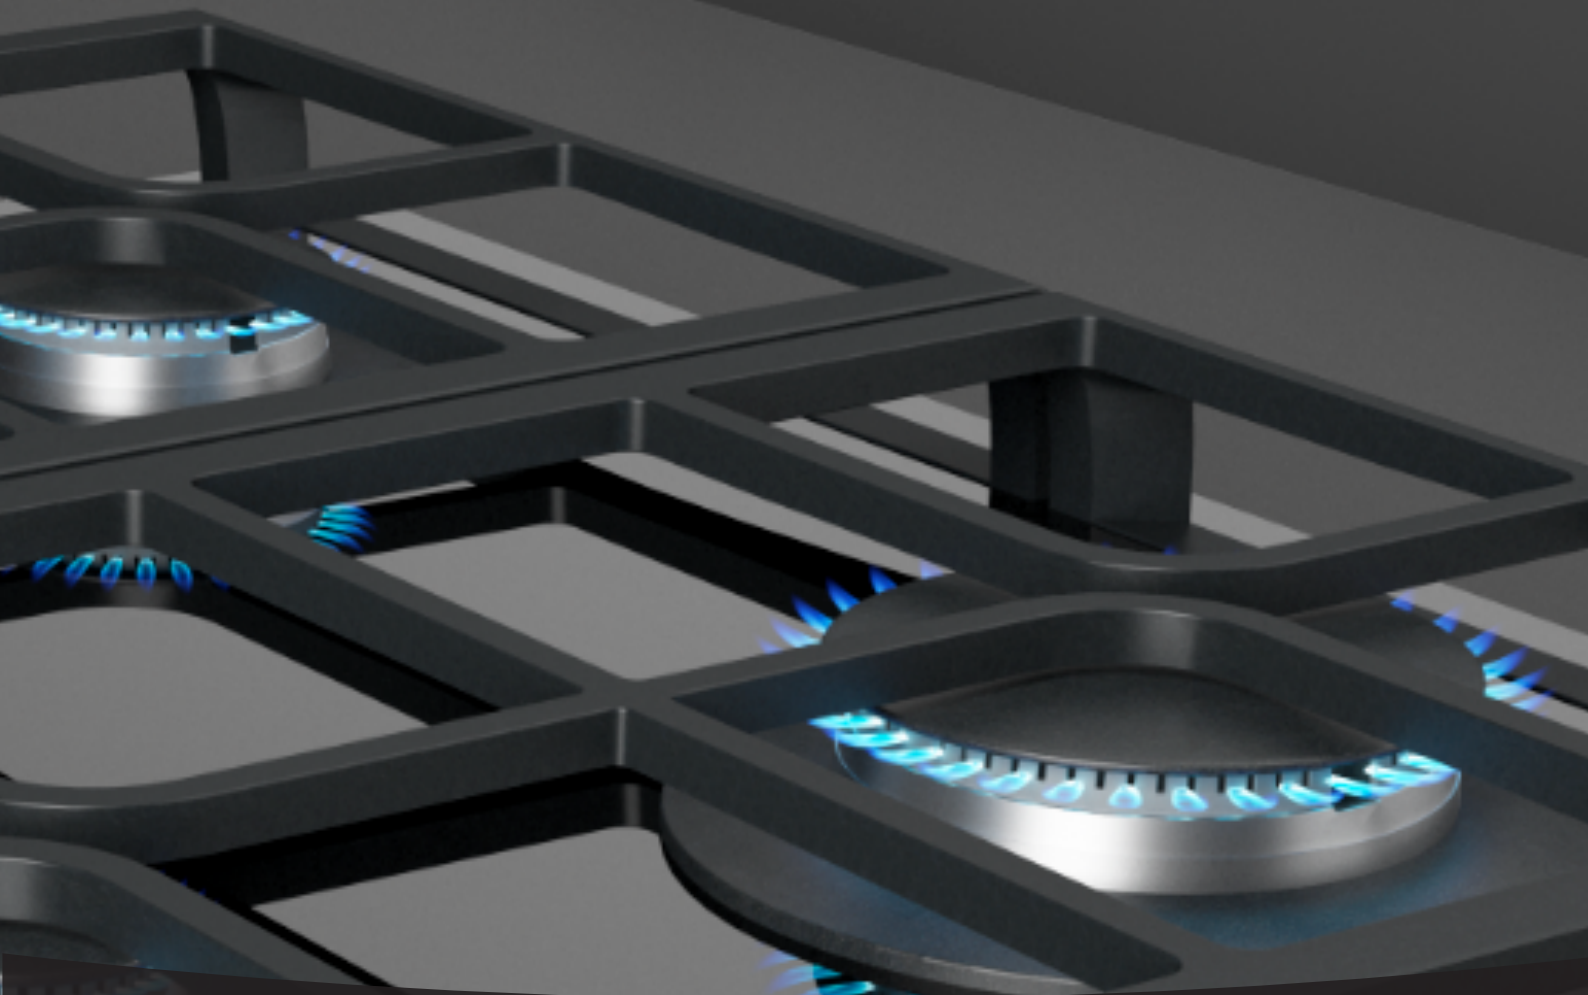

Power 8 to 9

- Deep Frying
- Quick Boiling
- Stir Frying

Power 4 to 5

- Pasta / Boiled
- Potatoes and vegetables

Power 1

- Keep Warm

Power 2 to 3

- Simmering

Power 6 to 7

- Pan Frying

Hobs

Minimum consumption, highly accurate and very easy to use.

		MAESTRO			
		IKNOB	MULTISLIDER	TOUCH CONTROL	
INDUCTION	90		 IZS 96600		
	60	 IZF 68600	 ITS 65600	 IZS 65600	 IZS 66700
	MODULAR		 IZS 34600		
VITROCERAMIC	80			 TRC 83631