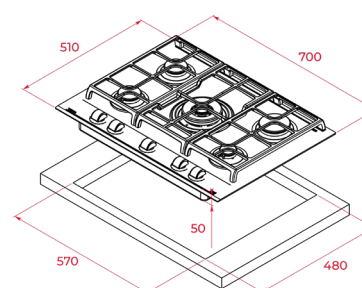

COLOR

Glass London brick brown

FRAME Frontal Bevelled

EXTERNAL DIMENSIONS

Height 50mm Width 700mm Depth 510mm

COLOR

Glass London brick brown

FRAME Frontal Bevelled

EXTERNAL DIMENSIONS

Height 50mm Width 700mm Depth 510mm

COLOR

Glass Stone Grey

FRAME Frontal Bevelled

EXTERNAL DIMENSIONS

Height 50mm Width 700mm Depth 510mm