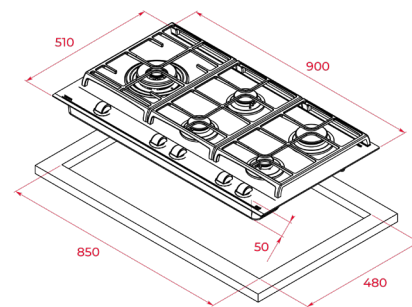

COLOR

Glass Black

FRAME Frontal Bevelled

EXTERNAL DIMENSIONS

Height 55mm **Width** 300mm **Depth** 510mm

NEW

MAESTRO TRC 83631

- Vitroc ceramic Hob
- Touch Control
- Cooking time timer
- 3 cooking zones
- -1 High Light cooking area of Ø 145 mm
- -1 High Light cooking area of Ø 180 mm
- -1 giant cooking zone with High Light triple circuit of Ø 145 / 210 / 270 mm
- Cooking booster function
- STOP & GO function
- Timer function with acoustic alarm and safety lock
- Max. (nominal) power: 5.700 W

COLOR

Glass Black

FRAME Frontal Bevelled

EXTERNAL DIMENSIONS

Height 63mm **Width** 800mm **Depth** 400mm

NEW

TOTAL GZC 96310

- Gas on Glass with ExactFlame and bevelled front
- Front control knobs with ergonomic design
- Ceramic glass surface
- 9 power levels with precise control of the flame
- 1 double ring burner, 5.00 kW
- 1 fast burner, 2.80kW
- 2 semi-fast burners, 1.75 kW
- 1 auxiliary burner, 1.00 kW
- Auto-lock safety device (Thermocouples)
- Automatic-ignition in every burner, activated through control knobs
- Optional Wok support
- Large cast iron pan grids
- Easy installation kit
- Type of Gas: Butane

COLOR

Glass Black

FRAME Frontal Bevelled

EXTERNAL DIMENSIONS

Height 50mm Width 900mm Depth 510mm

COLOR

Glass Black

FRAME Frontal Bevelled

EXTERNAL DIMENSIONS

Height 50mm Width 900mm Depth 510mm

COLOR

Glass Black

FRAME Frontal Bevelled

EXTERNAL DIMENSIONS

Height 50mm Width 900mm Depth 510mm

NEW