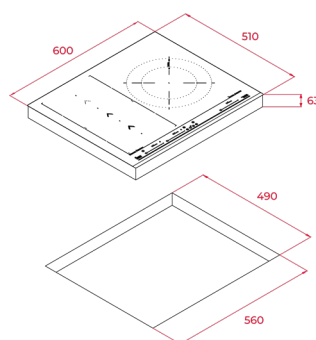

COLOR

 Glass Black

FRAME Frontal Bevelled

EXTERNAL DIMENSIONS

Height 63mm **Width** 600mm **Depth** 510mm

NEW

MAESTRO IZS 9660

- Induction hob
- FLEX with Slide Cooking induction system
- Touch Control Multislider, with safety lock
- Cooking timer
- 5 cooking combinations (4 + 1 Flex zone)
- -2 zones of 230 x 200 mm
- -1 Flex zone of 230 x 400 mm
- -1 double induction zone of Ø 180 / 280 mm
- SlideCooking function available in the Flex zone
- Direct functions: Quick Boiling, Melting, Simmering and Keep warm
- Power Plus function
- Stop & GO function / Silence mode
- Optimised pan shape & size system
- Fast-Click easy installation
- Max. (nominal) power: 7400 W

COLOR

Glass Black

FRAME Frontal Bevelled

EXTERNAL DIMENSIONS

Height 63mm **Width** 900mm **Depth** 510mm

NEW

MAESTRO IZS 6560

- Induction hob
- FLEX DirectSense with Full Flex induction system
- Touch Control Multislider, with safety lock
- Cooking timer
- 4 cooking combinations (3 + 1 Flex zone)
- -2 zones of 230 x 200 mm
- -1 Flex zone of 230 x 400 mm
- -1 double induction zone of Ø 180 / 280 mm
- SlideCooking function available in the Flex zone
- Direct functions: Quick Boiling, Melting, Simmering and Keep warm
- Power Plus function
- Stop & GO function / Silence mode
- Optimised pan shape & size system
- Fast-Click easy installation
- Max. (nominal) power: 7400 W