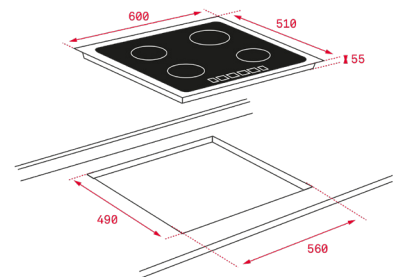

COLOR

Glass White

FRAME Frontal Bevelled

EXTERNAL DIMENSIONS

Height 50mm Width 600mm Depth 510mm

NEW

TOTAL IZ 6320

- Urban Colors Edition
- Induction hob
- Touch Control Multislider, with safety lock
- Cooking timer
- 3 induction zones:
 - Ø145 mm
 - Ø210 mm
 - Ø190/300 mm
- Direct functions: Quick Boiling, Melting, Simmering and Keep warm
- Power Plus function
- Stop & GO function / Silence mode
- Optimised pan shape & size system
- Fast-Click easy installation
- Max. (nominal) power: 7400 W

NEW

TOTAL IZ 6320

- Urban Colors Edition
- Induction hob
- Touch Control Multislider, with safety lock
- Cooking timer
- 3 induction zones:
 - Ø145 mm
 - Ø210 mm
 - Ø190/300 mm
- Direct functions: Quick Boiling, Melting, Simmering and Keep warm
- Power Plus function
- Stop & GO function / Silence mode
- Optimised pan shape & size system
- Fast-Click easy installation
- Max. (nominal) power: 7400 W

COLOR

Glass Black

FRAME Frontal Bevelled

EXTERNAL DIMENSIONS

Height 50mm Width 600mm Depth 510mm

COLOR

Glass London brick brown

FRAME Frontal Bevelled

EXTERNAL DIMENSIONS

Height 50mm Width 600mm Depth 510mm

COLOR

Glass Stone Grey

FRAME Frontal Bevelled

EXTERNAL DIMENSIONS

Height 50mm Width 600mm Depth 510mm

NEW