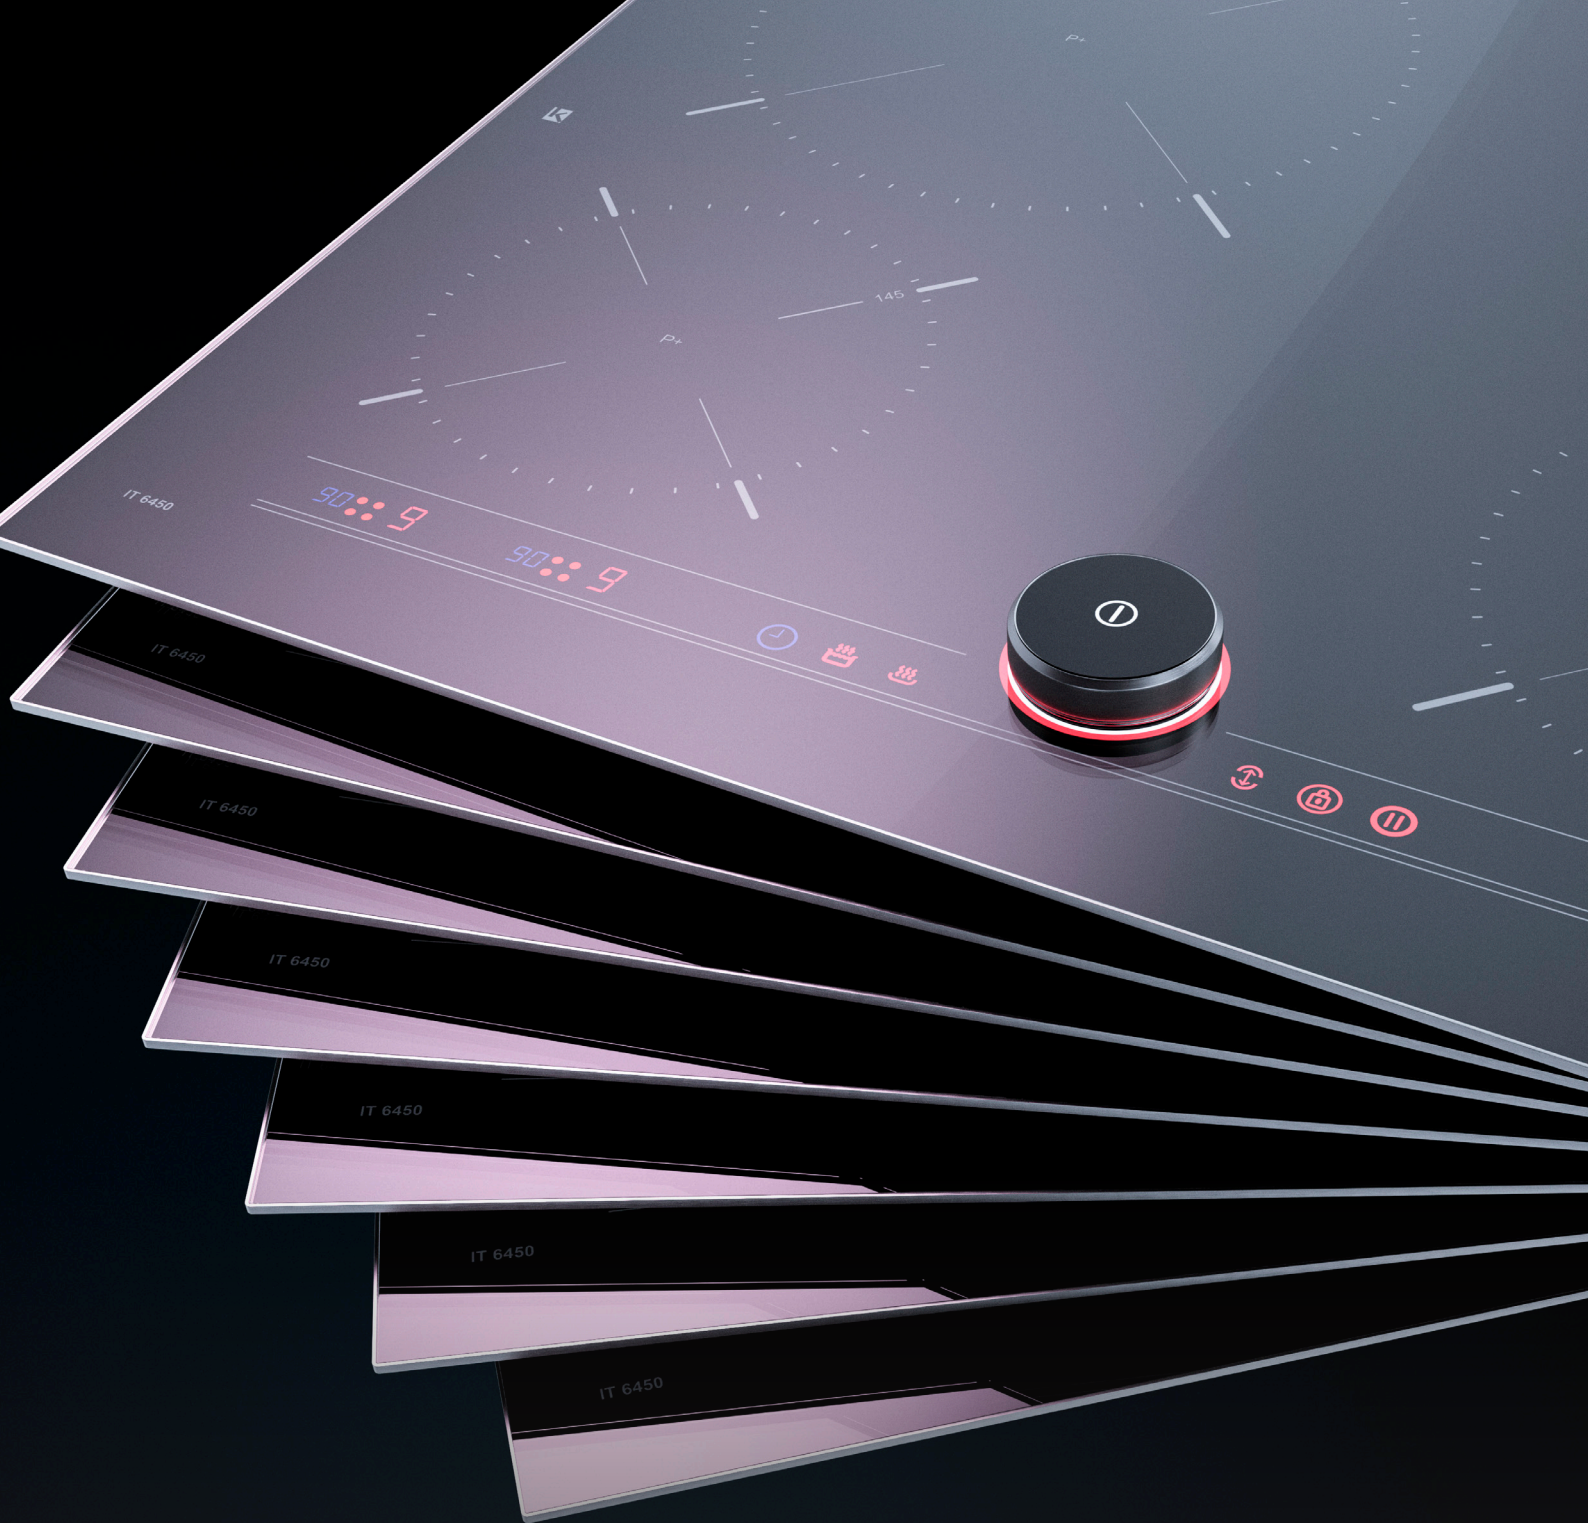

Pre-programmed functions

Best results for your recipes

Melting

Perfect for melting chocolate or making caramel without the risk of getting burned.

Simmering

Temperature is close to boiling for a better and gently treatment of your soups, creams or stews.

Keep warm

Recipes keep the perfect temperature until they are served.

iQuick Boiling

The hob reaches boiling point in the shortest time.