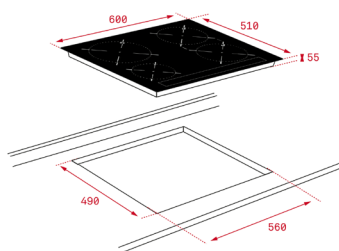

COLOR

Glass Stone Grey

FRAME Frontal Bevelled

EXTERNAL DIMENSIONS

Height 50mm Width 600mm Depth 510mm

NEW

TOTAL IZ 6420

- Urban Colors Edition
- Induction hob
- Touch Control Multislider, with safety lock
- Cooking timer
- 5 induction zones (4 zones + synchro)
- - Ø145 mm
- - Ø180 mm
- - Ø180 mm
- - Ø210 mm
- - Synchro function (2 simultaneous zones: Ø180 mm + Ø180 mm)
- Direct functions: Quick Boiling, Melting, Simmering and Keep warm
- Power Plus function
- Stop & GO function / Silence mode
- Optimised pan shape & size system
- Fast-Click easy installation
- Max. (nominal) power: 7.400 W

COLOR

Glass Steam Grey

FRAME Front bevelled Glass

EXTERNAL DIMENSIONS

Height 50mm Width 600mm Depth 510mm

NEW

TOTAL IZ 6420

- Urban Colors Edition
- Induction hob
- Touch Control Multislider, with safety lock
- Cooking timer
- 5 induction zones (4 zones + synchro)
- - Ø145 mm
- - Ø180 mm
- - Ø180 mm
- - Ø210 mm
- - Synchro function (2 simultaneous zones: Ø180 mm + Ø180 mm)
- Direct functions: Quick Boiling, Melting, Simmering and Keep warm
- Power Plus function
- Stop & GO function / Silence mode
- Optimised pan shape & size system
- Fast-Click easy installation
- Max. (nominal) power: 7.400 W