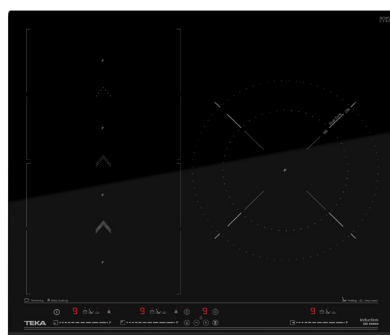

COLOR

 Glass Black

FRAME Frontal Bevelled

EXTERNAL DIMENSIONS

Height 63mm **Width** 600mm **Depth** 510mm

NEW

MAESTRO IZS 9660

- Induction hob
- FLEX with Slide Cooking induction system
- Touch Control Multislider, with safety lock
- Cooking timer
- 5 cooking combinations (4 + 1 Flex zone)
- -2 zones of 230 x 200 mm
- -1 Flex zone of 230 x 400 mm
- -1 double induction zone of Ø 180 / 280 mm
- SlideCooking function available in the Flex zone
- Direct functions: Quick Boiling, Melting, Simmering and Keep warm
- Power Plus function
- Stop & GO function / Silence mode
- Optimised pan shape & size system
- Fast-Click easy installation
- Max. (nominal) power: 7400 W

COLOR

Glass Black

FRAME Frontal Bevelled

EXTERNAL DIMENSIONS

Height 63mm **Width** 900mm **Depth** 510mm

NEW

MAESTRO IZS 6560

- Induction hob
- FLEX DirectSense with Full Flex induction system
- Touch Control Multislider, with safety lock
- Cooking timer
- 4 cooking combinations (3 + 1 Flex zone)
- -2 zones of 230 x 200 mm
- -1 Flex zone of 230 x 400 mm
- -1 double induction zone of Ø 180 / 280 mm
- SlideCooking function available in the Flex zone
- Direct functions: Quick Boiling, Melting, Simmering and Keep warm
- Power Plus function
- Stop & GO function / Silence mode
- Optimised pan shape & size system
- Fast-Click easy installation
- Max. (nominal) power: 7400 W