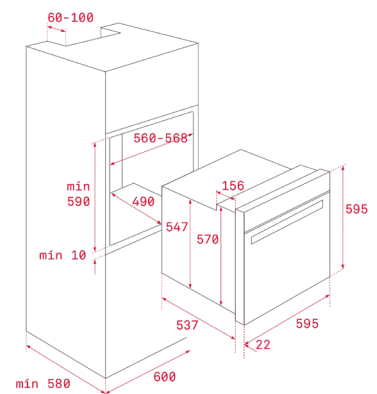

COLOR

Stainless Steel

FRAME Stainless steel

EXTERNAL DIMENSIONS

Height 595mm Width 595mm Depth 543+22mm

COLOR

Stainless Steel

FRAME Stainless steel

EXTERNAL DIMENSIONS

Height 595mm Width 595mm Depth 543+22mm

COLOR

Stainless Steel

EXTERNAL DIMENSIONS

Height 595mm Width 595mm Depth 543+22mm

NEW

EASY HBB 724 G

COLOR
 Vanilla Silver

EXTERNAL DIMENSIONS
 Height 595mm Width 595mm Depth 537+22mm

NEW

TOTAL HRB 6300 AT

- Country Style Edition
- Teka Hydroclean@PRO auto cleaning system
- SurroundTemp multifunction - 9 cooking functions
- Minute minder
- 1 Plus-Extension telescopic guide, five cooking levels
- Double glazed door
- Dynamic ventilation
- Deep and baking tray, special for roast and grill (with anti-tip system)
- Operating pilot light

COLOR
 Anthracite Brass

EXTERNAL DIMENSIONS
 Height 595mm Width 595mm Depth 537+22mm

NEW

TOTAL HRB 6300 ATS

- Country Style Edition
- Teka Hydroclean®PRO auto cleaning system
- SurroundTemp multifunction - 9 cooking functions
- Analog clock with minute minder
- 1 Plus-Extension telescopic guide, five cooking levels
- Double glazed door
- Dynamic ventilation
- Deep and baking tray, special for roast and grill (with anti-tip system)
- Operating pilot light