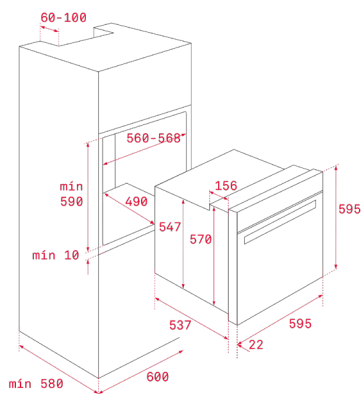

MAESTRO HLB 8600

- Urban Colors Edition
- DualClean cleaning system: Pyrolytic self-cleaning (3 levels) + Teka Hydroclean® PRO
- SurroundTemp multifunction - 12 cooking functions
- True colour TFT 4" display with digital timer
- 1 Plus-Extension telescopic guide, 5 cooking levels
- Personal cooking assistant (20 recipes)
- Automatic temperature and time suggestion for each function
- Slow cook function
- Fast heating
- Triple glazed door
- Door opening security disconnection
- Tangential ventilation
- SoftClose system
- Deep tray and reinforced grid (with anti-tip system)

COLOR

Glass Steam Grey

FRAME Infinity glass

EXTERNAL DIMENSIONS

Height 595mm **Width** 595mm **Depth** 537+22mm

NEW

MAESTRO HLB 8600

- Urban Colors Edition
- DualClean cleaning system: Pyrolytic self-cleaning (3 levels) + Teka Hydroclean® PRO
- SurroundTemp multifunction - 12 cooking functions
- True colour TFT 4" display with digital timer
- 1 Plus-Extension telescopic guide, 5 cooking levels
- Personal cooking assistant (20 recipes)
- Automatic temperature and time suggestion for each function
- Slow cook function
- Fast heating
- Triple glazed door
- Door opening security disconnection
- Tangential ventilation
- SoftClose system
- Deep tray and reinforced grid (with anti-tip system)