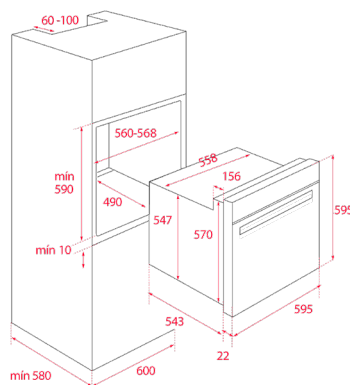

EXTERNAL DIMENSIONS

Height 595mm **Width** 595mm **Depth** 543+22mm

COLOR

 Glass Stone Grey

FRAME Infinity glass

EXTERNAL DIMENSIONS

Height 595mm **Width** 595mm **Depth** 543+22mm

NEW

COLOR
 Stainless Steel - Reflex
FRAME Stainless steel

EXTERNAL DIMENSIONS
Height 595mm **Width** 595mm **Depth** 543+22mm

COLOR
 Stainless Steel
FRAME Stainless steel

EXTERNAL DIMENSIONS
Height 595mm **Width** 595mm **Depth** 543+22mm

COLOR

Stainless Steel

FRAME Stainless steel

EXTERNAL DIMENSIONS

Height 595mm Width 595mm Depth 543+22mm

COLOR

Stainless Steel

FRAME Stainless steel

EXTERNAL DIMENSIONS

Height 595mm Width 595mm Depth 543+22mm

COLOR

Stainless Steel

EXTERNAL DIMENSIONS

Height 595mm Width 595mm Depth 543+22mm

NEW

EASY HBB 724 G