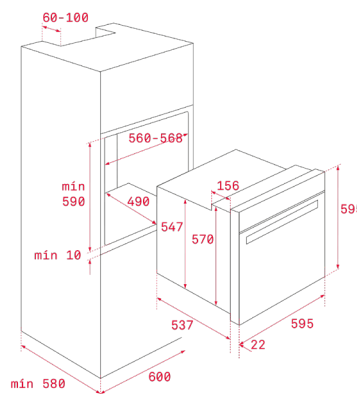

COLOR

Glass White

FRAME Infinity glass

EXTERNAL DIMENSIONS

Height 595mm **Width** 595mm **Depth** 537+22mm

OVENS

NEW

MAESTRO HLB 8600

COLOR

Glass Black

FRAME Infinity glass

EXTERNAL DIMENSIONS

Height 595mm **Width** 595mm **Depth** 537+22mm

NEW

MAESTRO HLB 8600

- Urban Colors Edition
- DualClean cleaning system: Pyrolytic self-cleaning (3 levels) + Teka Hydroclean® PRO
- SurroundTemp multifunction - 12 cooking functions
- True colour TFT 4" display with digital timer
- 1 Plus-Extension telescopic guide, 5 cooking levels
- Personal cooking assistant (20 recipes)
- Automatic temperature and time suggestion for each function
- Slow cook function
- Fast heating
- Triple glazed door
- Door opening security disconnection
- Tangential ventilation
- SoftClose system
- Deep tray and reinforced grid (with anti-tip system)

EXTERNAL DIMENSIONS

Height 595mm Width 595mm Depth 537+22mm

COLOR

Glass White

FRAME Infinity glass

EXTERNAL DIMENSIONS

Height 595mm Width 595mm Depth 537+22mm

OVENS