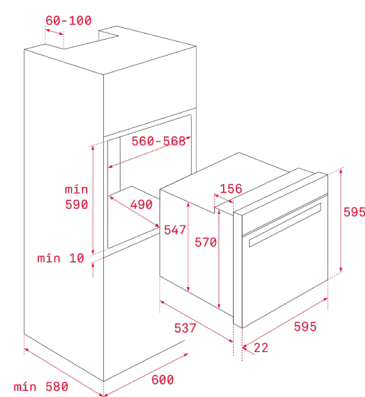

COLOR

Glass Stone Grey

FRAME Infinity glass

EXTERNAL DIMENSIONS

Height 595mm Width 595mm Depth 537+22mm

COLOR

Glass Steam Grey

FRAME Infinity glass

EXTERNAL DIMENSIONS

Height 595mm Width 595mm Depth 537+22mm

COLOR

Glass White

FRAME Infinity glass

EXTERNAL DIMENSIONS

Height 595mm Width 595mm Depth 537+22mm

OVENS

EXTERNAL DIMENSIONS

Height 595mm **Width** 595mm **Depth** 543+22mm

COLOR

 Glass Stone Grey

FRAME Infinity glass

EXTERNAL DIMENSIONS

Height 595mm **Width** 595mm **Depth** 543+22mm

NEW