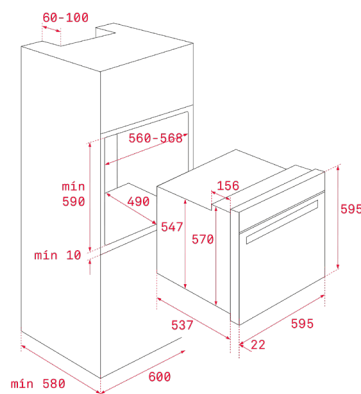

COLOR

Stainless Steel

FRAME Stainless steel

EXTERNAL DIMENSIONS

Height 595mm Width 595mm Depth 543+22mm

COLOR

Stainless Steel

FRAME Stainless steel

EXTERNAL DIMENSIONS

Height 595mm Width 595mm Depth 543+22mm

COLOR

Stainless Steel

EXTERNAL DIMENSIONS

Height 595mm Width 595mm Depth 543+22mm

NEW

EASY HBB 724 G

COLOR
 Stainless Steel - Reflex

EXTERNAL DIMENSIONS
 Height 595mm Width 595mm Depth 543+22mm

COLOR
 Anthracite Brass

EXTERNAL DIMENSIONS
 Height 595mm Width 595mm Depth 537+22mm

COLOR
 Anthracite Silver

EXTERNAL DIMENSIONS
 Height 595mm Width 595mm Depth 537+22mm

COLOR
 Vanilla Brass

EXTERNAL DIMENSIONS
 Height 595mm Width 595mm Depth 537+22mm

NEW

TOTAL HRB 6400 VNS

- Country Style Edition
- Teka Hydroclean@PRO auto cleaning system
- SurroundTemp multifunction - 9 cooking functions
- Touch Control with electronic timer
- 1 Plus-Extension telescopic guide, five cooking levels
- Double glazed door
- Dynamic ventilation
- Deep and baking tray, special for roast and grill (with anti-tip system)
- Operating pilot light