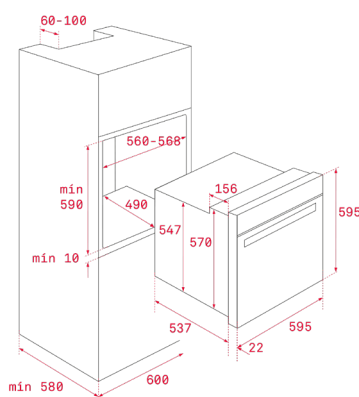

COLOR

 Anthracite Brass

COLOR

 Anthracite Silver

COLOR

 Vanilla Brass

EXTERNAL DIMENSIONS

Height 595mm Width 595mm Depth 537+22mm

EXTERNAL DIMENSIONS

Height 595mm Width 595mm Depth 537+22mm

EXTERNAL DIMENSIONS

Height 595mm Width 595mm Depth 537+22mm

NEW

TOTAL HRB 6100 VNS

- Country Style Edition
- Teka Hydroclean cleaning system® ECO
- SurroundTemp multifunction - 6 cooking functions
- Minute minder
- 1 Plus-Extension telescopic guide, five cooking levels
- Double glazed door
- Dynamic ventilation
- Deep and baking tray, special for roast and grill (with anti-tip system)
- Operating pilot light

COLOR

COLOR

EXTERNAL DIMENSIONS

Height 595mm Width 595mm Depth 537+22mm

EXTERNAL DIMENSIONS

Height 595mm Width 595mm Depth 537+22mm

OVENS

Modelo	HLB 8600 P	HLB 8400 P	HLB 8600	HLB 8410	HLB 8400	HLB 760 G	HLB 7600 G	HSB 750 G
INNER CAVITY DIMENSIONS								
Height (mm)	364	364	364	364	364	-	-	-
Width (mm)	475	475	475	475	475	-	-	-
Depth (mm)	402	402	402	402	402	-	-	-
Volume Net (L)	70	70	70	70	70	65	65	65
Volume Gross (L)	71	71	71	71	71	71	71	71
ELECTRICAL FEATURES								
Maximum Nominal Power (W)	3.552	3.552	3.215	3.215	3.215	1.470	1.470	1.470
Bottom Heating Element (W)	1.050	1.050	1.150	1.150	1.150	-	-	-
Grill (W)	1.400	1.400	1.400	1.400	1.400	1.400	1.400	1.400
Maxigrill (W)	2.450	2.450	2.500	2.500	2.500	-	-	-
Turbo (W)	2.000	2.000	2.000	2.000	2.000	27	27	27
Multifunction motor (W)	25	25	22	22	22	27	27	27
Inner Light	25	25	25	25	25	25	25	25
Cooling fan motor (W)	30	30	18	18	18	18	18	18
Cable connection length (cm)	150	110	150	150	110	110	110	110
SAFETY SYSTEMS								
Automatic disconnection security system	√	√	√	-	-	-	-	-
Children safety	√	√	√	√	√	-	-	-
Grill protection	√	√	√	√	√	√	√	√
Full glazed door	4	4	3	2	2	2	2	2
CLEANING SYSTEMS								
Hydroclean ECO	-	-	-	-	-	-	-	-
Hydroclean PRO	√	√	√	√	√	-	-	-
Pyrolytic	√	√	-	-	-	-	-	-
Crystal Clean Enamel	√	√	√	√	√	√	√	√
ENERGY EFFICIENCY								
Energy Efficiency Class	A+	A+	A+	A+	A+	A+	A+	A+