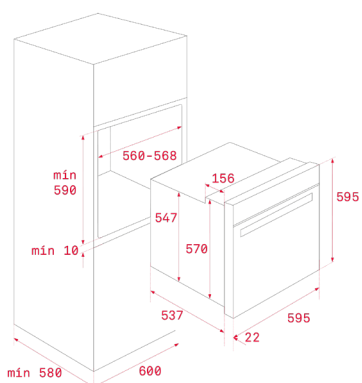

COLOR

Glass Black

FRAME Infinity glass

EXTERNAL DIMENSIONS

Height 595mm **Width** 595mm **Depth** 537+22mm

NEW

MAESTRO HLB 8400 P

- Urban Colors Edition
- DualClean cleaning system: Pyrolytic self-cleaning (3 levels) + Teka Hydroclean® PRO
- SurroundTemp multifunction - 8 cooking functions
- Touch Control with electronic timer
- 1 Plus-Extension telescopic guide, 5 cooking levels
- Fast heating
- Quadruple glazed door
- Auto safety lock
- Tangential ventilation with 2 speeds
- Deep tray and reinforced grid (with anti-tip system)

COLOR

Glass White

FRAME Infinity glass

EXTERNAL DIMENSIONS

Height 595mm **Width** 595mm **Depth** 537+22mm

OVENS

NEW

MAESTRO HLB 8600

EXTERNAL DIMENSIONS

Height 595mm Width 595mm Depth 537+22mm

COLOR

Glass White

FRAME Infinity glass

EXTERNAL DIMENSIONS

Height 595mm Width 595mm Depth 537+22mm

OVENS