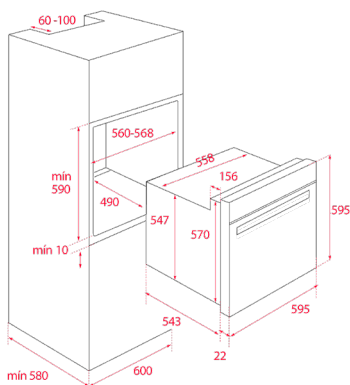

EXTERNAL DIMENSIONS

Height 595mm **Width** 595mm **Depth** 543+22mm

COLOR

 Glass Stone Grey

FRAME Infinity glass

EXTERNAL DIMENSIONS

Height 595mm **Width** 595mm **Depth** 543+22mm

NEW

COLOR
 Stainless Steel - Reflex
FRAME Stainless steel

EXTERNAL DIMENSIONS
Height 595mm **Width** 595mm **Depth** 543+22mm

COLOR
 Stainless Steel
FRAME Stainless steel

EXTERNAL DIMENSIONS
Height 595mm **Width** 595mm **Depth** 543+22mm

COLOR

Stainless Steel

FRAME Stainless steel

EXTERNAL DIMENSIONS

Height 595mm Width 595mm Depth 543+22mm

COLOR

Stainless Steel

FRAME Stainless steel

EXTERNAL DIMENSIONS

Height 595mm Width 595mm Depth 543+22mm

COLOR

Stainless Steel

EXTERNAL DIMENSIONS

Height 595mm Width 595mm Depth 543+22mm

NEW

EASY HBB 724 G