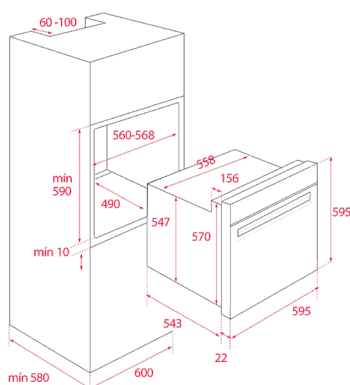

COLOR
 Stainless Steel - Reflex
FRAME Stainless steel

EXTERNAL DIMENSIONS
Height 595mm **Width** 595mm **Depth** 543+22mm

COLOR
 Stainless Steel
FRAME Stainless steel

EXTERNAL DIMENSIONS
Height 595mm **Width** 595mm **Depth** 543+22mm

COLOR

Stainless Steel

FRAME Stainless steel

EXTERNAL DIMENSIONS

Height 595mm Width 595mm Depth 543+22mm

COLOR

Stainless Steel

FRAME Stainless steel

EXTERNAL DIMENSIONS

Height 595mm Width 595mm Depth 543+22mm

COLOR

Stainless Steel

EXTERNAL DIMENSIONS

Height 595mm Width 595mm Depth 543+22mm

NEW

EASY HBB 724 G

COLOR
 Stainless Steel - Reflex

EXTERNAL DIMENSIONS
 Height 595mm Width 595mm Depth 543+22mm

COLOR
 Anthracite Brass

EXTERNAL DIMENSIONS
 Height 595mm Width 595mm Depth 537+22mm

COLOR
 Anthracite Silver

EXTERNAL DIMENSIONS
 Height 595mm Width 595mm Depth 537+22mm