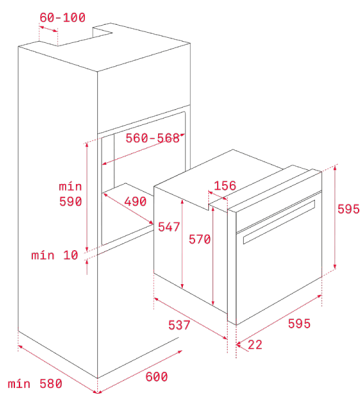

COLOR
Vanilla Brass

EXTERNAL DIMENSIONS
Height 595mm Width 595mm Depth 537+22mm