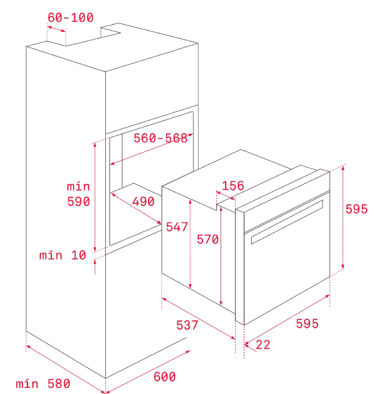

COLOR

Glass Stone Grey

FRAME Infinity glass

EXTERNAL DIMENSIONS

Height 595mm **Width** 595mm **Depth** 537+22mm