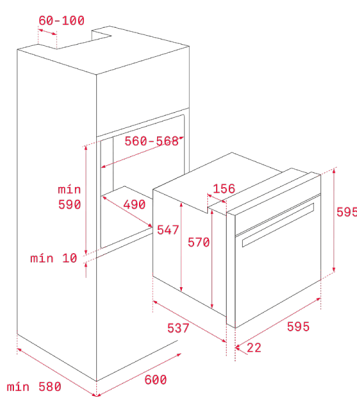

COLOR

Glass Stone Grey

FRAME Infinity glass

EXTERNAL DIMENSIONS

Height 595mm Width 595mm Depth 537+22mm

COLOR

Glass Steam Grey

FRAME Infinity glass

EXTERNAL DIMENSIONS

Height 595mm Width 595mm Depth 537+22mm

COLOR

Glass White

FRAME Infinity glass

EXTERNAL DIMENSIONS

Height 595mm Width 595mm Depth 537+22mm

OVENS

EXTERNAL DIMENSIONS

Height 595mm **Width** 595mm **Depth** 543+22mm

COLOR

 Glass Stone Grey

FRAME Infinity glass

EXTERNAL DIMENSIONS

Height 595mm **Width** 595mm **Depth** 543+22mm

NEW