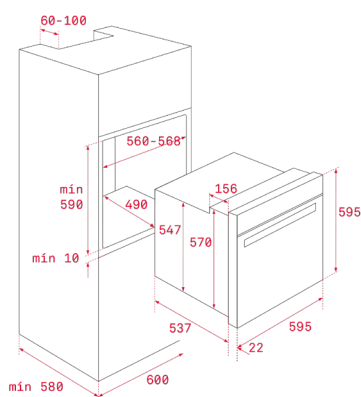

COLOR

 Anthracite Brass

COLOR

 Anthracite Silver

COLOR

 Vanilla Brass

EXTERNAL DIMENSIONS

Height 595mm Width 595mm Depth 537+22mm

EXTERNAL DIMENSIONS

Height 595mm Width 595mm Depth 537+22mm

EXTERNAL DIMENSIONS

Height 595mm Width 595mm Depth 537+22mm

NEW

TOTAL HRB 6100 VNS

- Country Style Edition
- Teka Hydroclean cleaning system® ECO
- SurroundTemp multifunction - 6 cooking functions
- Minute minder
- 1 Plus-Extension telescopic guide, five cooking levels
- Double glazed door
- Dynamic ventilation
- Deep and baking tray, special for roast and grill (with anti-tip system)
- Operating pilot light

COLOR

COLOR

EXTERNAL DIMENSIONS

Height 595mm Width 595mm Depth 537+22mm

EXTERNAL DIMENSIONS

Height 595mm Width 595mm Depth 537+22mm

OVENS

Modelo	HLB 8600 P	HLB 8400 P	HLB 8600	HLB 8410	HLB 8400	HLB 760 G	HLB 7600 G	HSB 750 G
INNER CAVITY DIMENSIONS								
Height (mm)	364	364	364	364	364	-	-	-
Width (mm)	475	475	475	475	475	-	-	-
Depth (mm)	402	402	402	402	402	-	-	-
Volume Net (L)	70	70	70	70	70	65	65	65
Volume Gross (L)	71	71	71	71	71	71	71	71
ELECTRICAL FEATURES								
Maximum Nominal Power (W)	3.552	3.552	3.215	3.215	3.215	1.470	1.470	1.470
Bottom Heating Element (W)	1.050	1.050	1.150	1.150	1.150	-	-	-
Grill (W)	1.400	1.400	1.400	1.400	1.400	1.400	1.400	1.400
Maxigrill (W)	2.450	2.450	2.500	2.500	2.500	-	-	-
Turbo (W)	2.000	2.000	2.000	2.000	2.000	27	27	27
Multifunction motor (W)	25	25	22	22	22	27	27	27
Inner Light	25	25	25	25	25	25	25	25
Cooling fan motor (W)	30	30	18	18	18	18	18	18
Cable connection length (cm)	150	110	150	150	110	110	110	110
SAFETY SYSTEMS								
Automatic disconnection security system	√	√	√	-	-	-	-	-
Children safety	√	√	√	√	√	-	-	-
Grill protection	√	√	√	√	√	√	√	√
Full glazed door	4	4	3	2	2	2	2	2
CLEANING SYSTEMS								
Hydroclean ECO	-	-	-	-	-	-	-	-
Hydroclean PRO	√	√	√	√	√	-	-	-
Pyrolytic	√	√	-	-	-	-	-	-
Crystal Clean Enamel	√	√	√	√	√	√	√	√
ENERGY EFFICIENCY								
Energy Efficiency Class	A+	A+	A+	A+	A+	A+	A+	A+