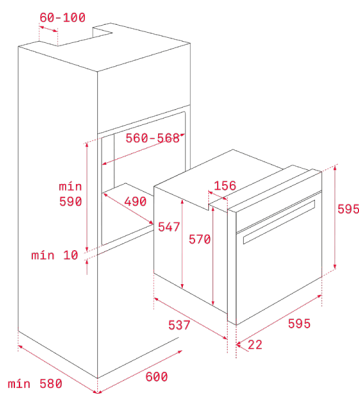

COLOR

Glass Stone Grey

FRAME Infinity glass

EXTERNAL DIMENSIONS

Height 595mm Width 595mm Depth 537+22mm

COLOR

Glass Steam Grey

FRAME Infinity glass

EXTERNAL DIMENSIONS

Height 595mm Width 595mm Depth 537+22mm

COLOR

Glass White

FRAME Infinity glass

EXTERNAL DIMENSIONS

Height 595mm Width 595mm Depth 537+22mm

OVENS

COLOR

 Glass Reflex

FRAME Infinity glass

EXTERNAL DIMENSIONS

Height 595mm **Width** 595mm **Depth** 537+22mm

COLOR

 Glass Black

FRAME Stainless steel

EXTERNAL DIMENSIONS

Height 595mm **Width** 595mm **Depth** 543+22mm

COLOR

 Glass Stone Grey

FRAME Infinity glass

EXTERNAL DIMENSIONS

Height 595mm **Width** 595mm **Depth** 543+22mm

NEW