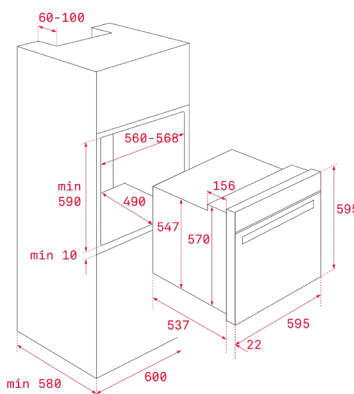

COLOR
 Stainless Steel - Reflex
FRAME Stainless steel

EXTERNAL DIMENSIONS
Height 595mm **Width** 595mm **Depth** 543+22mm

COLOR
 Stainless Steel
FRAME Stainless steel

EXTERNAL DIMENSIONS
Height 595mm **Width** 595mm **Depth** 543+22mm

COLOR

Stainless Steel

FRAME Stainless steel

EXTERNAL DIMENSIONS

Height 595mm Width 595mm Depth 543+22mm

COLOR

Stainless Steel

FRAME Stainless steel

EXTERNAL DIMENSIONS

Height 595mm Width 595mm Depth 543+22mm

COLOR

Stainless Steel

EXTERNAL DIMENSIONS

Height 595mm Width 595mm Depth 543+22mm

NEW

EASY HBB 724 G

COLOR
 Stainless Steel - Reflex

EXTERNAL DIMENSIONS
 Height 595mm Width 595mm Depth 543+22mm

COLOR
 Anthracite Brass

EXTERNAL DIMENSIONS
 Height 595mm Width 595mm Depth 537+22mm

COLOR
 Anthracite Silver

EXTERNAL DIMENSIONS
 Height 595mm Width 595mm Depth 537+22mm