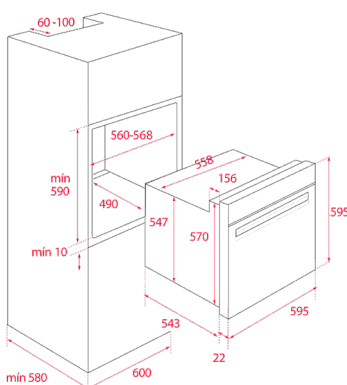

EXTERNAL DIMENSIONS

Height 595mm Width 595mm Depth 537+22mm

COLOR

Glass White

FRAME Infinity glass

EXTERNAL DIMENSIONS

Height 595mm Width 595mm Depth 537+22mm

OVENS

EXTERNAL DIMENSIONS

Height 595mm **Width** 595mm **Depth** 543+22mm

COLOR

 Glass Stone Grey

FRAME Infinity glass

EXTERNAL DIMENSIONS

Height 595mm **Width** 595mm **Depth** 543+22mm

NEW

COLOR
 Stainless Steel - Reflex
FRAME Stainless steel

EXTERNAL DIMENSIONS
Height 595mm **Width** 595mm **Depth** 543+22mm

COLOR
 Stainless Steel
FRAME Stainless steel

EXTERNAL DIMENSIONS
Height 595mm **Width** 595mm **Depth** 543+22mm

COLOR

Stainless Steel

FRAME Stainless steel

EXTERNAL DIMENSIONS

Height 595mm Width 595mm Depth 543+22mm

COLOR

Stainless Steel

FRAME Stainless steel