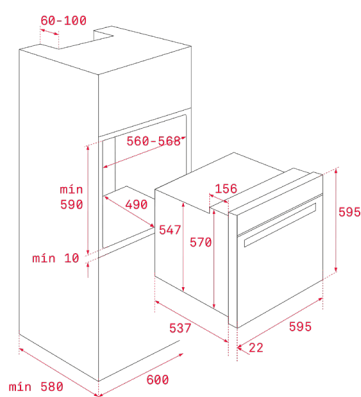

COLOR

Glass Stone Grey

FRAME Infinity glass

EXTERNAL DIMENSIONS

Height 595mm Width 595mm Depth 537+22mm

COLOR

Glass Steam Grey

FRAME Infinity glass

EXTERNAL DIMENSIONS

Height 595mm Width 595mm Depth 537+22mm

COLOR

Glass White

FRAME Infinity glass

EXTERNAL DIMENSIONS

Height 595mm Width 595mm Depth 537+22mm

OVENS

EXTERNAL DIMENSIONS

Height 595mm **Width** 595mm **Depth** 543+22mm

COLOR

 Glass Stone Grey

FRAME Infinity glass

EXTERNAL DIMENSIONS

Height 595mm **Width** 595mm **Depth** 543+22mm

NEW