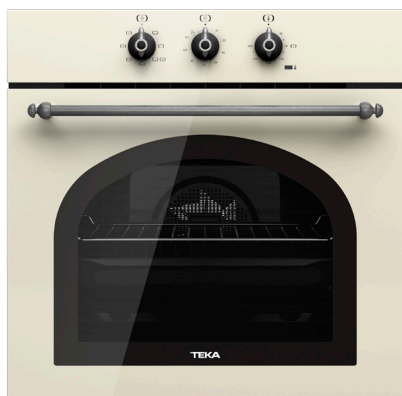

NEW

TOTAL HRB 6100 ATS

- Country Style Edition
- Teka Hydroclean cleaning system® ECO
- SurroundTemp multifunction - 6 cooking functions
- Minute minder
- 1 Plus-Extension telescopic guide, five cooking levels
- Double glazed door
- Dynamic ventilation
- Deep and baking tray, special for roast and grill (with anti-tip system)
- Operating pilot light

NEW

TOTAL HRB 6100 VN

- Country Style Edition
- Teka Hydroclean cleaning system® ECO
- SurroundTemp multifunction - 9 cooking functions
- Minute minder
- 1 Plus-Extension telescopic guide, five cooking levels
- Double glazed door
- Dynamic ventilation
- Deep and baking tray, special for roast and grill (with anti-tip system)
- Operating pilot light

EXTERNAL DIMENSIONS

Height 595mm Width 595mm Depth 537+22mm

EXTERNAL DIMENSIONS

Height 595mm Width 595mm Depth 537+22mm

NEW

TOTAL HRB 6100 VNS

- Country Style Edition
- Teka Hydroclean cleaning system® ECO
- SurroundTemp multifunction - 6 cooking functions
- Minute minder
- 1 Plus-Extension telescopic guide, five cooking levels
- Double glazed door
- Dynamic ventilation
- Deep and baking tray, special for roast and grill (with anti-tip system)
- Operating pilot light

NEW

EASY HBB 635

- Teka Hydroclean®PRO auto cleaning system
- Multifunction - 8 cooking functions
- Touch control with electronic timer
- Chromed guides, five cooking levels
- Fast heating
- Double glazed door
- Dynamic ventilation
- Enamel deep tray and grid (with anti-tip system)