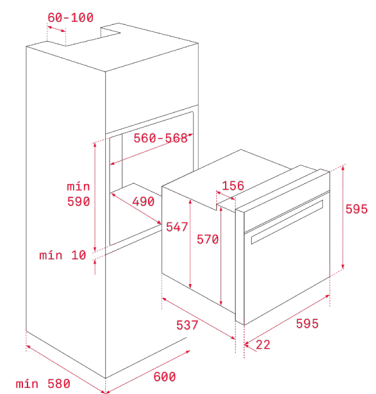

EXTERNAL DIMENSIONS

Height 595mm Width 595mm Depth 543+22mm

COLOR

Stainless Steel

EXTERNAL DIMENSIONS

Height 595mm Width 595mm Depth 543+22mm

NEW

EASY HBB 724 G

COLOR

Anthracite Silver

COLOR

Vanilla Brass

COLOR

Vanilla Silver

EXTERNAL DIMENSIONS

Height 595mm Width 595mm Depth 537+22mm

EXTERNAL DIMENSIONS

Height 595mm Width 595mm Depth 537+22mm

EXTERNAL DIMENSIONS

Height 595mm Width 595mm Depth 537+22mm

OVENS

NEW

TOTAL HRB 6100 AT

- Country Style Edition
- Teka Hydroclean cleaning system® ECO
- SurroundTemp multifunction - 9 cooking functions
- Minute minder
- 1 Plus-Extension telescopic guide, five cooking levels
- Double glazed door
- Dynamic ventilation
- Deep and baking tray, special for roast and grill (with anti-tip system)
- Operating pilot light

COLOR

 Anthracite Brass

COLOR

 Anthracite Silver

COLOR

 Vanilla Brass

EXTERNAL DIMENSIONS

Height 595mm Width 595mm Depth 537+22mm