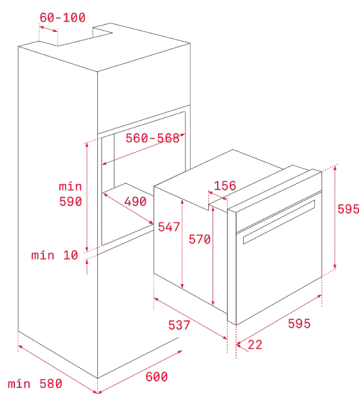

EXTERNAL DIMENSIONS

Height 595mm Width 595mm Depth 543+22mm

COLOR

Stainless Steel

EXTERNAL DIMENSIONS

Height 595mm Width 595mm Depth 543+22mm

NEW

EASY HBB 724 G

COLOR

Anthracite Silver

COLOR

Vanilla Brass

COLOR

Vanilla Silver

EXTERNAL DIMENSIONS

Height 595mm Width 595mm Depth 537+22mm

EXTERNAL DIMENSIONS

Height 595mm Width 595mm Depth 537+22mm

EXTERNAL DIMENSIONS

Height 595mm Width 595mm Depth 537+22mm

OVENS

NEW

TOTAL HRB 6100 AT

- Country Style Edition
- Teka Hydroclean cleaning system® ECO
- SurroundTemp multifunction - 9 cooking functions
- Minute minder
- 1 Plus-Extension telescopic guide, five cooking levels
- Double glazed door
- Dynamic ventilation
- Deep and baking tray, special for roast and grill (with anti-tip system)
- Operating pilot light

COLOR

 Anthracite Brass

COLOR

 Anthracite Silver

COLOR

 Vanilla Brass

EXTERNAL DIMENSIONS

Height 595mm Width 595mm Depth 537+22mm