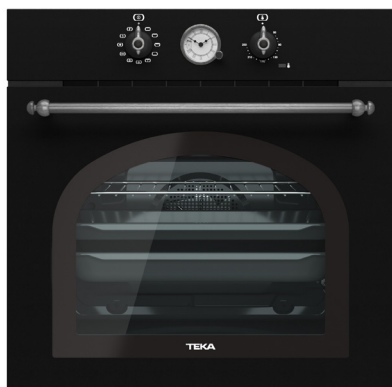

COLOR
 Vanilla Brass

EXTERNAL DIMENSIONS
 Height 595mm Width 595mm Depth 537+22mm

NEW

TOTAL HRB 6400 VNS

- Country Style Edition
- Teka Hydroclean@PRO auto cleaning system
- SurroundTemp multifunction - 9 cooking functions
- Touch Control with electronic timer
- 1 Plus-Extension telescopic guide, five cooking levels
- Double glazed door
- Dynamic ventilation
- Deep and baking tray, special for roast and grill (with anti-tip system)
- Operating pilot light

COLOR
 Vanilla Silver

EXTERNAL DIMENSIONS
 Height 595mm Width 595mm Depth 537+22mm

NEW

TOTAL HRB 6300 AT

- Country Style Edition
- Teka Hydroclean@PRO auto cleaning system
- SurroundTemp multifunction - 9 cooking functions
- Minute minder
- 1 Plus-Extension telescopic guide, five cooking levels
- Double glazed door
- Dynamic ventilation
- Deep and baking tray, special for roast and grill (with anti-tip system)
- Operating pilot light

COLOR
 Anthracite Brass

EXTERNAL DIMENSIONS
 Height 595mm Width 595mm Depth 537+22mm

NEW

TOTAL HRB 6300 ATS

- Country Style Edition
- Teka Hydroclean®PRO auto cleaning system
- SurroundTemp multifunction - 9 cooking functions
- Analog clock with minute minder
- 1 Plus-Extension telescopic guide, five cooking levels
- Double glazed door
- Dynamic ventilation
- Deep and baking tray, special for roast and grill (with anti-tip system)
- Operating pilot light

NEW

TOTAL HRB 6300 VN

- Country Style Edition
- Teka Hydroclean®PRO auto cleaning system
- SurroundTemp multifunction - 9 cooking functions
- Analog clock with minute minder
- 1 Plus-Extension telescopic guide, five cooking levels
- Double glazed door
- Dynamic ventilation
- Deep and baking tray, special for roast and grill (with anti-tip system)
- Operating pilot light