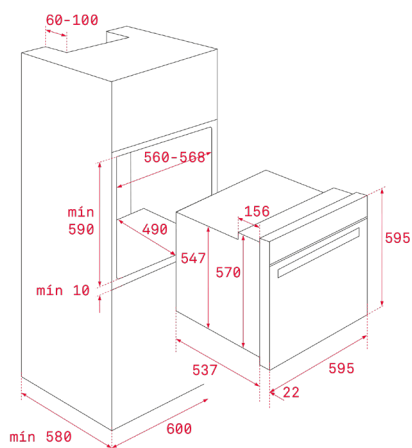

COLOR

 Glass White

FRAME Infinity glass

EXTERNAL DIMENSIONS

Height 595mm **Width** 595mm **Depth** 537+22mm

NEW

MAESTRO HLB 8400

- Urban Colors Edition
- Teka Hydroclean®PRO auto cleaning system
- SurroundTemp multifunction - 9 cooking functions
- Touch Control with electronic timer
- 1 Plus-Extension telescopic guide, 5 cooking levels
- Fast heating
- Double glazed door
- Dynamic ventilation
- Deep tray and reinforced grid (with anti-tip system)

EXTERNAL DIMENSIONS

Height 595mm Width 595mm Depth 537+22mm

COLOR

Glass White

FRAME Infinity glass

EXTERNAL DIMENSIONS

Height 595mm Width 595mm Depth 537+22mm

OVENS

EXTERNAL DIMENSIONS

Height 595mm **Width** 595mm **Depth** 543+22mm

COLOR

 Glass Stone Grey

FRAME Infinity glass

EXTERNAL DIMENSIONS

Height 595mm **Width** 595mm **Depth** 543+22mm

NEW