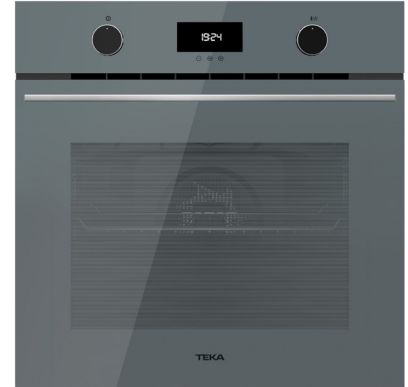

EXTERNAL DIMENSIONS

Height 595mm Width 595mm Depth 537+22mm

COLOR

Glass White

FRAME Infinity glass

EXTERNAL DIMENSIONS

Height 595mm Width 595mm Depth 537+22mm

OVENS

NEW

MAESTRO HLB 8410

- Teka Hydroclean@PRO auto cleaning system
- SurroundTemp multifunction - 9 cooking functions
- Touch Control with electronic timer
- 1 Plus-Extension telescopic guide, 5 cooking levels
- Fast heating
- Double glazed door
- Dynamic ventilation
- Deep tray and reinforced grid (with anti-tip system)