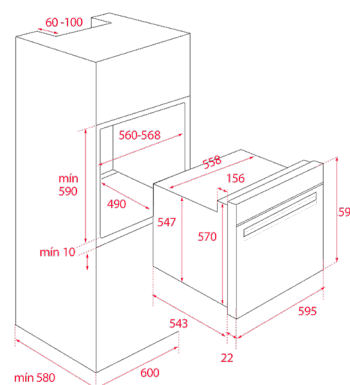

EXTERNAL DIMENSIONS

Height 595mm Width 595mm Depth 537+22mm

COLOR

Glass White

FRAME Infinity glass

EXTERNAL DIMENSIONS

Height 595mm Width 595mm Depth 537+22mm

OVENS

COLOR

 Glass Reflex

FRAME Infinity glass

EXTERNAL DIMENSIONS

Height 595mm **Width** 595mm **Depth** 537+22mm

COLOR

 Glass Black

FRAME Stainless steel

EXTERNAL DIMENSIONS

Height 595mm **Width** 595mm **Depth** 543+22mm

COLOR

 Glass Stone Grey

FRAME Infinity glass

EXTERNAL DIMENSIONS

Height 595mm **Width** 595mm **Depth** 543+22mm

NEW

COLOR
 Stainless Steel - Reflex
FRAME Stainless steel

EXTERNAL DIMENSIONS
Height 595mm **Width** 595mm **Depth** 543+22mm

COLOR
 Stainless Steel
FRAME Stainless steel

EXTERNAL DIMENSIONS
Height 595mm **Width** 595mm **Depth** 543+22mm