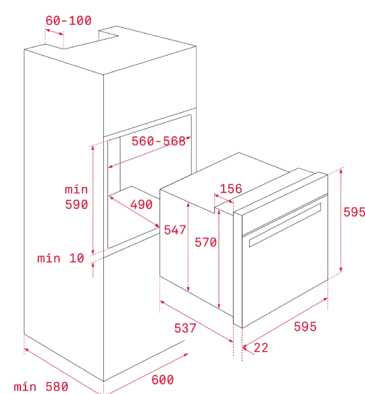

COLOR

Stainless Steel

FRAME Stainless steel

EXTERNAL DIMENSIONS

Height 595mm Width 595mm Depth 543+22mm

COLOR

Stainless Steel

FRAME Stainless steel

EXTERNAL DIMENSIONS

Height 595mm Width 595mm Depth 543+22mm

COLOR

Stainless Steel

EXTERNAL DIMENSIONS

Height 595mm Width 595mm Depth 543+22mm

NEW

EASY HBB 724 G

COLOR
 Anthracite Brass

EXTERNAL DIMENSIONS
 Height 595mm Width 595mm Depth 537+22mm

NEW

TOTAL HRB 6300 ATS

- Country Style Edition
- Teka Hydroclean®PRO auto cleaning system
- SurroundTemp multifunction - 9 cooking functions
- Analog clock with minute minder
- 1 Plus-Extension telescopic guide, five cooking levels
- Double glazed door
- Dynamic ventilation
- Deep and baking tray, special for roast and grill (with anti-tip system)
- Operating pilot light

COLOR

Anthracite Silver

COLOR

Vanilla Brass

COLOR

Vanilla Silver

EXTERNAL DIMENSIONS

Height 595mm Width 595mm Depth 537+22mm