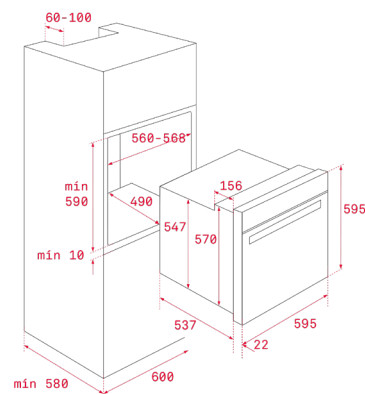

EXTERNAL DIMENSIONS

Height 595mm Width 595mm Depth 537+22mm

COLOR

Glass White

FRAME Infinity glass

EXTERNAL DIMENSIONS

Height 595mm Width 595mm Depth 537+22mm

OVENS

COLOR

Stainless Steel

FRAME Stainless steel

EXTERNAL DIMENSIONS

Height 595mm Width 595mm Depth 543+22mm

COLOR

Stainless Steel

FRAME Stainless steel

EXTERNAL DIMENSIONS

Height 595mm Width 595mm Depth 543+22mm

COLOR

Stainless Steel

EXTERNAL DIMENSIONS

Height 595mm Width 595mm Depth 543+22mm

NEW

EASY HBB 724 G

COLOR
 Stainless Steel - Reflex

EXTERNAL DIMENSIONS
 Height 595mm Width 595mm Depth 543+22mm

COLOR
 Anthracite Brass

EXTERNAL DIMENSIONS
 Height 595mm Width 595mm Depth 537+22mm

COLOR
 Anthracite Silver

EXTERNAL DIMENSIONS
 Height 595mm Width 595mm Depth 537+22mm