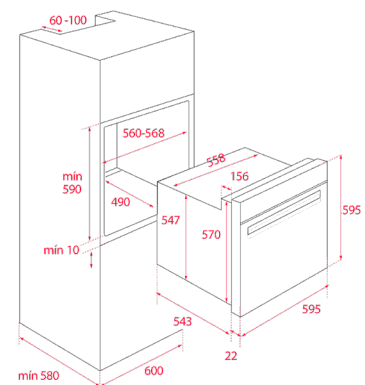

EXTERNAL DIMENSIONS

Height 595mm Width 595mm Depth 537+22mm

COLOR

Glass White

FRAME Infinity glass

EXTERNAL DIMENSIONS

Height 595mm Width 595mm Depth 537+22mm

OVENS

COLOR

 Glass Reflex

FRAME Infinity glass

EXTERNAL DIMENSIONS

Height 595mm **Width** 595mm **Depth** 537+22mm

COLOR

 Glass Black

FRAME Stainless steel

EXTERNAL DIMENSIONS

Height 595mm **Width** 595mm **Depth** 543+22mm

COLOR

 Glass Stone Grey

FRAME Infinity glass

EXTERNAL DIMENSIONS

Height 595mm **Width** 595mm **Depth** 543+22mm

NEW

COLOR
 Stainless Steel - Reflex
FRAME Stainless steel

EXTERNAL DIMENSIONS
Height 595mm **Width** 595mm **Depth** 543+22mm

COLOR
 Stainless Steel
FRAME Stainless steel

EXTERNAL DIMENSIONS
Height 595mm **Width** 595mm **Depth** 543+22mm