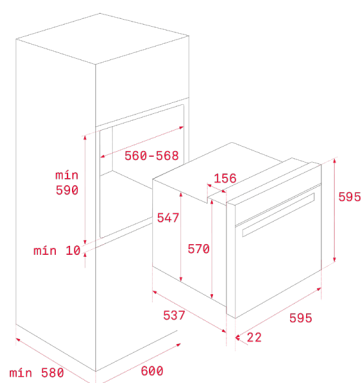

COLOR

 Glass Stone Grey

FRAME Infinity glass

EXTERNAL DIMENSIONS

Height 595mm **Width** 595mm **Depth** 537+22mm

NEW

MAESTRO HLB 8400 P

- Urban Colors Edition
- DualClean cleaning system: Pyrolytic self-cleaning (3 levels) + Teka Hydroclean® PRO
- SurroundTemp multifunction - 8 cooking functions
- Touch Control with electronic timer
- 1 Plus-Extension telescopic guide, 5 cooking levels
- Fast heating
- Quadruple glazed door
- Auto safety lock
- Tangential ventilation with 2 speeds
- Deep tray and reinforced grid (with anti-tip system)

COLOR

Glass White

FRAME Infinity glass

EXTERNAL DIMENSIONS

Height 595mm **Width** 595mm **Depth** 537+22mm

OVENS

NEW

MAESTRO HLB 8600

EXTERNAL DIMENSIONS

Height 595mm Width 595mm Depth 537+22mm

COLOR

Glass White

FRAME Infinity glass

EXTERNAL DIMENSIONS

Height 595mm Width 595mm Depth 537+22mm

OVENS