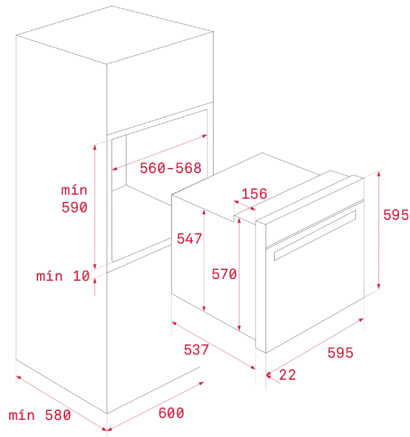

MAESTRO HLB 8600 P

- Urban Colors Edition
- DualClean cleaning system: Pyrolytic self-cleaning (3 levels) + Teka Hydroclean® PRO
- SurroundTemp Multifunction - 12 cooking functions
- True colour TFT 4" display with digital timer
- 2 telescopic guides: 1 Full Extension + 1 Plus-Extension, 5 cooking levels
- Personal cooking assistant (20 recipes)
- Automatic temperature and time suggestion for each function
- Slow cook function
- Fast heating
- Quadraple glazed door
- SoftClose system
- Auto safety lock
- Tangential ventilation with 2 speeds
- Deep tray and reinforced grid (with anti-tip system)