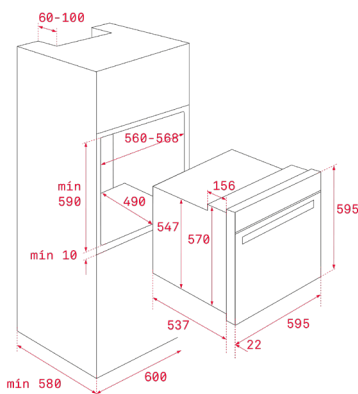

MAESTRO HLB 8600

- Urban Colors Edition
- DualClean cleaning system: Pyrolytic self-cleaning (3 levels) + Teka Hydroclean® PRO
- SurroundTemp multifunction - 12 cooking functions
- True colour TFT 4" display with digital timer
- 1 Plus-Extension telescopic guide, 5 cooking levels
- Personal cooking assistant (20 recipes)
- Automatic temperature and time suggestion for each function
- Slow cook function
- Fast heating
- Triple glazed door
- Door opening security disconnection
- Tangential ventilation
- SoftClose system
- Deep tray and reinforced grid (with anti-tip system)

COLOR

Glass Black

FRAME Infinity glass

EXTERNAL DIMENSIONS

Height 595mm **Width** 595mm **Depth** 537+22mm

NEW

MAESTRO HLB 8600

- Urban Colors Edition
- DualClean cleaning system: Pyrolytic self-cleaning (3 levels) + Teka Hydroclean® PRO
- SurroundTemp multifunction - 12 cooking functions
- True colour TFT 4" display with digital timer
- 1 Plus-Extension telescopic guide, 5 cooking levels
- Personal cooking assistant (20 recipes)
- Automatic temperature and time suggestion for each function
- Slow cook function
- Fast heating
- Triple glazed door
- Door opening security disconnection
- Tangential ventilation
- SoftClose system
- Deep tray and reinforced grid (with anti-tip system)