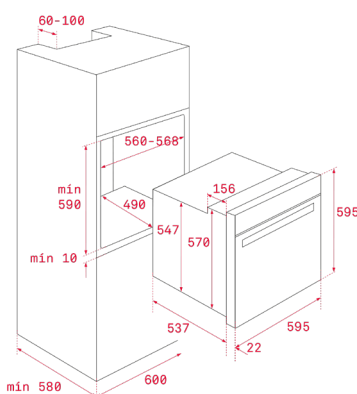

COLOR

Stainless Steel

FRAME Stainless steel

EXTERNAL DIMENSIONS

Height 595mm Width 595mm Depth 543+22mm

COLOR

Stainless Steel

FRAME Stainless steel

EXTERNAL DIMENSIONS

Height 595mm Width 595mm Depth 543+22mm

COLOR

Stainless Steel

EXTERNAL DIMENSIONS

Height 595mm Width 595mm Depth 543+22mm

NEW

EASY HBB 724 G

COLOR
 Anthracite Brass

EXTERNAL DIMENSIONS
 Height 595mm Width 595mm Depth 537+22mm

NEW

TOTAL HRB 6300 ATS

- Country Style Edition
- Teka Hydroclean®PRO auto cleaning system
- SurroundTemp multifunction - 9 cooking functions
- Analog clock with minute minder
- 1 Plus-Extension telescopic guide, five cooking levels
- Double glazed door
- Dynamic ventilation
- Deep and baking tray, special for roast and grill (with anti-tip system)
- Operating pilot light

COLOR

Anthracite Silver

COLOR

Vanilla Brass

COLOR

Vanilla Silver

EXTERNAL DIMENSIONS

Height 595mm Width 595mm Depth 537+22mm