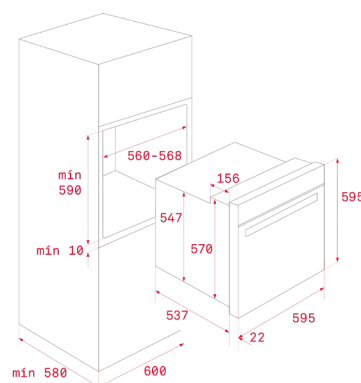

COLOR

Glass Stone Grey

FRAME Infinity glass

EXTERNAL DIMENSIONS

Height 595mm **Width** 595mm **Depth** 537+22mm

NEW

MAESTRO HLB 8400 P

- Urban Colors Edition
- DualClean cleaning system: Pyrolytic self-cleaning (3 levels) + Teka Hydroclean® PRO
- SurroundTemp multifunction - 8 cooking functions
- Touch Control with electronic timer
- 1 Plus-Extension telescopic guide, 5 cooking levels
- Fast heating
- Quadruple glazed door
- Auto safety lock
- Tangential ventilation with 2 speeds
- Deep tray and reinforced grid (with anti-tip system)

COLOR

Glass White

FRAME Infinity glass

EXTERNAL DIMENSIONS

Height 595mm **Width** 595mm **Depth** 537+22mm

OVENS

NEW

MAESTRO HLB 8600

EXTERNAL DIMENSIONS

Height 595mm Width 595mm Depth 537+22mm

COLOR

Glass White

FRAME Infinity glass

EXTERNAL DIMENSIONS

Height 595mm Width 595mm Depth 537+22mm

OVENS