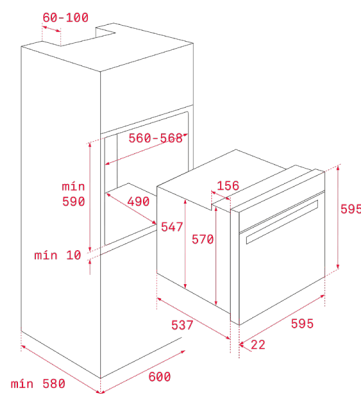

EXTERNAL DIMENSIONS

Height 595mm Width 595mm Depth 543+22mm

COLOR

Stainless Steel

EXTERNAL DIMENSIONS

Height 595mm Width 595mm Depth 543+22mm

NEW

EASY HBB 724 G

COLOR

Anthracite Silver

COLOR

Vanilla Brass

COLOR

Vanilla Silver

EXTERNAL DIMENSIONS

Height 595mm Width 595mm Depth 537+22mm

EXTERNAL DIMENSIONS

Height 595mm Width 595mm Depth 537+22mm

EXTERNAL DIMENSIONS

Height 595mm Width 595mm Depth 537+22mm

OVENS

NEW

TOTAL HRB 6100 AT

- Country Style Edition
- Teka Hydroclean cleaning system® ECO
- SurroundTemp multifunction - 9 cooking functions
- Minute minder
- 1 Plus-Extension telescopic guide, five cooking levels
- Double glazed door
- Dynamic ventilation
- Deep and baking tray, special for roast and grill (with anti-tip system)
- Operating pilot light

COLOR

 Anthracite Brass

COLOR

 Anthracite Silver

COLOR

 Vanilla Brass

EXTERNAL DIMENSIONS

Height 595mm Width 595mm Depth 537+22mm