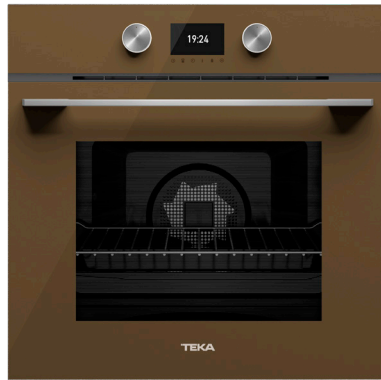

COLOR

Glass Stone Grey

FRAME Infinity glass

EXTERNAL DIMENSIONS

Height 595mm **Width** 595mm **Depth** 537+22mm

NEW

MAESTRO HLB 8400 P

- Urban Colors Edition
- DualClean cleaning system: Pyrolytic self-cleaning (3 levels) + Teka Hydroclean® PRO
- SurroundTemp multifunction - 8 cooking functions
- Touch Control with electronic timer
- 1 Plus-Extension telescopic guide, 5 cooking levels
- Fast heating
- Quadruple glazed door
- Auto safety lock
- Tangential ventilation with 2 speeds
- Deep tray and reinforced grid (with anti-tip system)

COLOR

Glass White

FRAME Infinity glass

EXTERNAL DIMENSIONS

Height 595mm **Width** 595mm **Depth** 537+22mm

OVENS

NEW

MAESTRO HLB 8600

- Urban Colors Edition
- DualClean cleaning system: Pyrolytic self-cleaning (3 levels) + Teka Hydroclean® PRO
- SurroundTemp multifunction - 12 cooking functions
- True colour TFT 4" display with digital timer
- 1 Plus-Extension telescopic guide, 5 cooking levels
- Personal cooking assistant (20 recipes)
- Automatic temperature and time suggestion for each function
- Slow cook function
- Fast heating
- Triple glazed door
- Door opening security disconnection
- Tangential ventilation
- SoftClose system
- Deep tray and reinforced grid (with anti-tip system)

COLOR

Glass Black

FRAME Infinity glass

EXTERNAL DIMENSIONS

Height 595mm **Width** 595mm **Depth** 537+22mm

NEW

MAESTRO HLB 8600

- Urban Colors Edition
- DualClean cleaning system: Pyrolytic self-cleaning (3 levels) + Teka Hydroclean® PRO
- SurroundTemp multifunction - 12 cooking functions
- True colour TFT 4" display with digital timer
- 1 Plus-Extension telescopic guide, 5 cooking levels
- Personal cooking assistant (20 recipes)
- Automatic temperature and time suggestion for each function
- Slow cook function
- Fast heating
- Triple glazed door
- Door opening security disconnection
- Tangential ventilation
- SoftClose system
- Deep tray and reinforced grid (with anti-tip system)