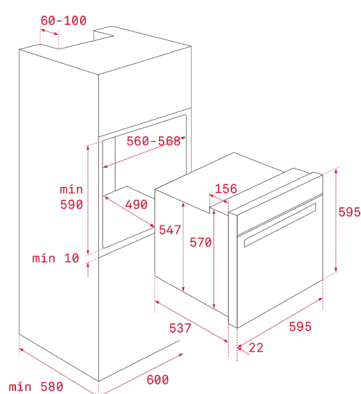

COLOR

Stainless Steel

FRAME Stainless steel

EXTERNAL DIMENSIONS

Height 595mm Width 595mm Depth 543+22mm

COLOR

Stainless Steel

FRAME Stainless steel

EXTERNAL DIMENSIONS

Height 595mm Width 595mm Depth 543+22mm

COLOR

Stainless Steel

EXTERNAL DIMENSIONS

Height 595mm Width 595mm Depth 543+22mm

NEW

EASY HBB 724 G

COLOR
 Anthracite Brass

EXTERNAL DIMENSIONS
 Height 595mm Width 595mm Depth 537+22mm

NEW

TOTAL HRB 6300 ATS

- Country Style Edition
- Teka Hydroclean®PRO auto cleaning system
- SurroundTemp multifunction - 9 cooking functions
- Analog clock with minute minder
- 1 Plus-Extension telescopic guide, five cooking levels
- Double glazed door
- Dynamic ventilation
- Deep and baking tray, special for roast and grill (with anti-tip system)
- Operating pilot light

COLOR

Anthracite Silver

COLOR

Vanilla Brass

COLOR

Vanilla Silver

EXTERNAL DIMENSIONS

Height 595mm Width 595mm Depth 537+22mm