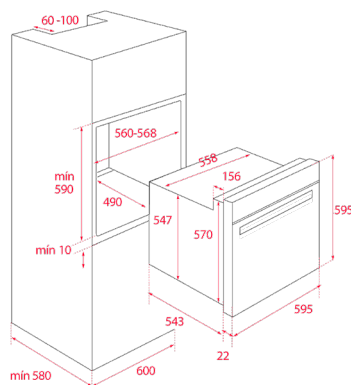

COLOR

Glass Stone Grey

FRAME Infinity glass

EXTERNAL DIMENSIONS

Height 595mm Width 595mm Depth 537+22mm

COLOR

Glass Steam Grey

FRAME Infinity glass

EXTERNAL DIMENSIONS

Height 595mm Width 595mm Depth 537+22mm

COLOR

Glass White

FRAME Infinity glass

EXTERNAL DIMENSIONS

Height 595mm Width 595mm Depth 537+22mm

OVENS

COLOR

 Glass Reflex

FRAME Infinity glass

EXTERNAL DIMENSIONS

Height 595mm **Width** 595mm **Depth** 537+22mm

COLOR

 Glass Black

FRAME Stainless steel

EXTERNAL DIMENSIONS

Height 595mm **Width** 595mm **Depth** 543+22mm

COLOR

 Glass Stone Grey

FRAME Infinity glass

EXTERNAL DIMENSIONS

Height 595mm **Width** 595mm **Depth** 543+22mm

NEW