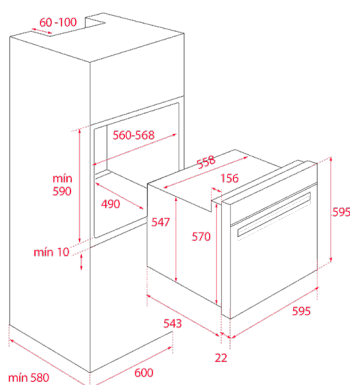

EXTERNAL DIMENSIONS

Height 595mm Width 595mm Depth 537+22mm

COLOR

Glass White

FRAME Infinity glass

EXTERNAL DIMENSIONS

Height 595mm Width 595mm Depth 537+22mm

OVENS

COLOR

 Glass Reflex

FRAME Infinity glass

EXTERNAL DIMENSIONS

Height 595mm **Width** 595mm **Depth** 537+22mm

COLOR

 Glass Black

FRAME Stainless steel

EXTERNAL DIMENSIONS

Height 595mm **Width** 595mm **Depth** 543+22mm

COLOR

 Glass Stone Grey

FRAME Infinity glass

EXTERNAL DIMENSIONS

Height 595mm **Width** 595mm **Depth** 543+22mm

NEW

COLOR
 Stainless Steel - Reflex
FRAME Stainless steel

EXTERNAL DIMENSIONS
Height 595mm **Width** 595mm **Depth** 543+22mm

COLOR
 Stainless Steel
FRAME Stainless steel

EXTERNAL DIMENSIONS
Height 595mm **Width** 595mm **Depth** 543+22mm