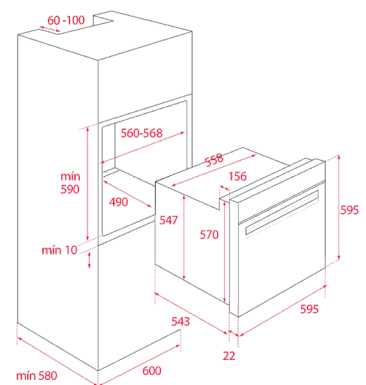

EXTERNAL DIMENSIONS

Height 595mm **Width** 595mm **Depth** 543+22mm

COLOR

 Glass Stone Grey

FRAME Infinity glass

EXTERNAL DIMENSIONS

Height 595mm **Width** 595mm **Depth** 543+22mm

NEW

COLOR
 Stainless Steel - Reflex
FRAME Stainless steel

EXTERNAL DIMENSIONS
Height 595mm **Width** 595mm **Depth** 543+22mm

COLOR
 Stainless Steel
FRAME Stainless steel

EXTERNAL DIMENSIONS
Height 595mm **Width** 595mm **Depth** 543+22mm

COLOR

Stainless Steel

FRAME Stainless steel

EXTERNAL DIMENSIONS

Height 595mm Width 595mm Depth 543+22mm

COLOR

Stainless Steel

FRAME Stainless steel

EXTERNAL DIMENSIONS

Height 595mm Width 595mm Depth 543+22mm

COLOR

Stainless Steel

EXTERNAL DIMENSIONS

Height 595mm Width 595mm Depth 543+22mm

NEW

EASY HBB 724 G