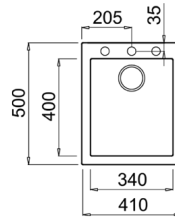

COLOR ■ Black

Ref. 115230010 | EAN: 8434778007138

EXTERNAL DIMENSIONS Length 410mm Width 500mm Height 200mm

RECOMMENDED ACCESSORIES

SOAP DISPENSER
REF: 115890012
EAN: 8434778004786

UNIVERSAL INOX COLANDER
REF: 40199072
EAN: 8421152144237