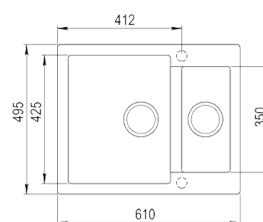

COLOR Artic White

Ref. 115230034 | EAN: 8434778007510

EXTERNAL DIMENSIONS Length 380mm Width 440mm Height 200mm

RECOMMENDED ACCESSORIES

SOAP DISPENSER
REF: 115890012
EAN: 8434778004786

UNIVERSAL INOX COLANDER
REF: 40199072
EAN: 8421152144237

CLASSIC CUTTING BOARD
REF: 40199222
EAN: 8421152741498

COLOR Onyx black

Ref. 40148030 | EAN: 8421152147986

EXTERNAL DIMENSIONS Length 495mm Width 610mm Height 200mm

RECOMMENDED ACCESSORIES

BASKET VALVE DECORATIVE LID
REF: 40199510
EAN: 8421152113806