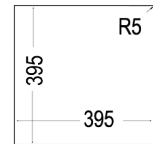

COLOR **Avena Beige**

Ref. 115230027 | EAN: 8434778007442

EXTERNAL DIMENSIONS Length 440mm Width 440mm Height 200mm