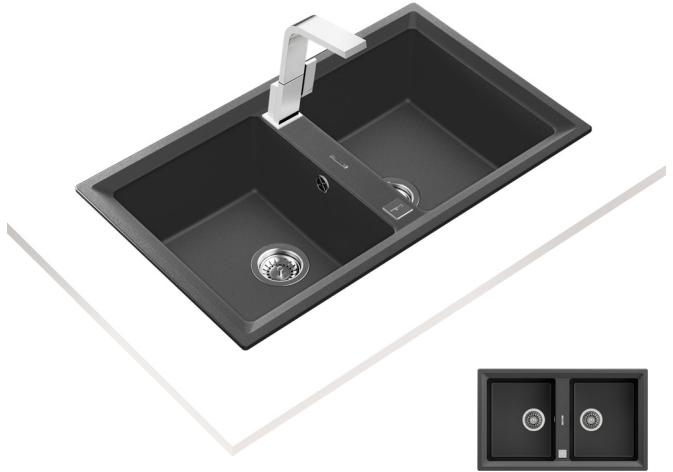

NEW

STONE 90 B-TG 2B AUTO MAESTRO

- Tegrante+ sink
- 2 bowls
- High resistance surface to impacts, thermal shocks and high temperatures
- Excellent UV resistance against decoloring
- Bacteria-free surface very easy to clean
- Inset installation
- 80% quartz and resins
- 3¹/₂" automatic basket waste with overflow and siphon
- 200 mm deep bowls
- 90 cm base unit