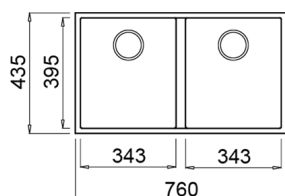

NEW

SQUARE 2B 760 TG
MAESTRO

- Tegrante+ sink
- 2 bowls
- High resistance surface to impacts, thermal shocks and high temperatures
- Excellent UV resistance against decoloring
- Bacteria-free surface very easy to clean
- Undermount installation
- 80% quartz and resins
- 3½" manual basket waste with overflow and siphon
- 200 mm deep bowls
- 80 cm base unit