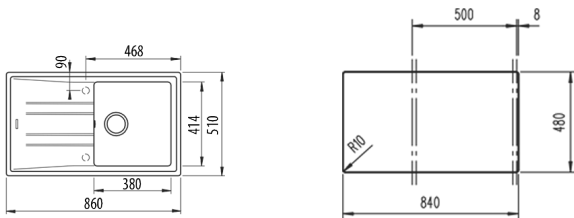

COLOR **Metallic Grey**

Ref. 115330021 | EAN: 8434778006001

EXTERNAL DIMENSIONS Length 860mm Width 510mm Height 200mm

RECOMMENDED ACCESSORIES

BASKET VALVE DECORATIVE LID
REF: 40199510
EAN: 8421152113806