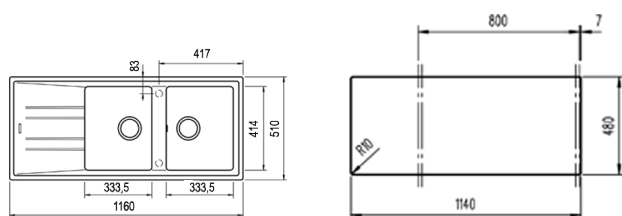

COLOR Topasbeige

Ref. 115400005 | EAN: 8434778004878

EXTERNAL DIMENSIONS Length 1160mm Width 510mm Height 200mm

RECOMMENDED ACCESSORIES

SOAP DISPENSER
REF: 115890012
EAN: 8434778004786

BASKET VALVE DECORATIVE LID
REF: 40199510
EAN: 8421152113806