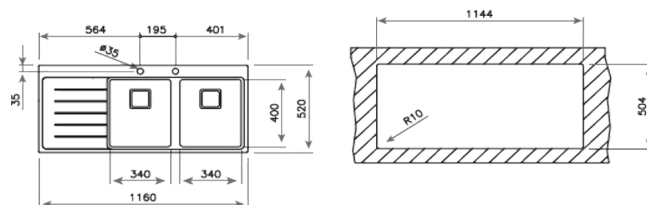

COLOR **Stainless Steel**

Ref. 115160004 | EAN: 8434778004519

EXTERNAL DIMENSIONS Length 1160mm Width 520mm Height 200mm

INCLUDED ACCESSORIES

BAMBOO CUTTING BOARD
REF: 40199236
EAN: 8421152143667

SOAP DISPENSER
REF: 115890012
EAN: 8434778004786

COLOR Stainless Steel

Ref. 115160005 | EAN: 8434778004526

EXTERNAL DIMENSIONS Length 1160mm Width 520mm Height 200mm

RECOMMENDED ACCESSORIES

BAMBOO CUTTING BOARD
REF: 40199236
EAN: 8421152143667

SOAP DISPENSER
REF: 115890012
EAN: 8434778004786