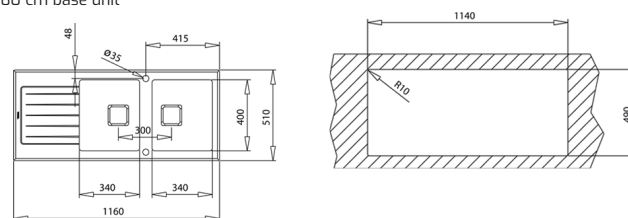

DIAMOND RS15 2B 1D AUTO
MAESTRO

- PureLine glass sink
- 2 inox bowls and 1 drainer
- Safety tempered glass with bevelled edges, impact resistance, high temperatures and thermal shocks
- Inset installation
- Reversible drainer
- 18/10 Stainless Steel
- Easy clean radius R15 corners
- 3½" SQ automatic basket waste with siphon
- Decorative SQ cover
- SilentSmart, 50% less noise
- 200 mm deep bowls
- 80 cm base unit