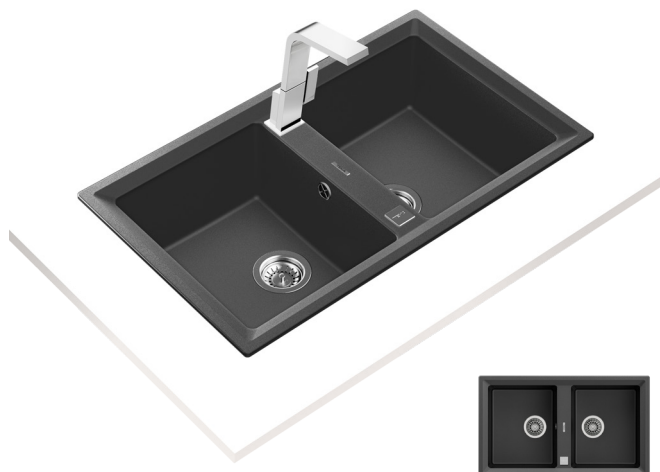

NEW

STONE 90 B-TG 2B AUTO MAESTRO

- Tegrante+ sink
- 2 bowls
- High resistance surface to impacts, thermal shocks and high temperatures
- Excellent UV resistance against decoloring
- Bacteria-free surface very easy to clean
- Inset installation
- 80% quartz and resins
- 3 1/2" automatic basket waste with overflow and siphon
- 200 mm deep bowls
- 90 cm base unit