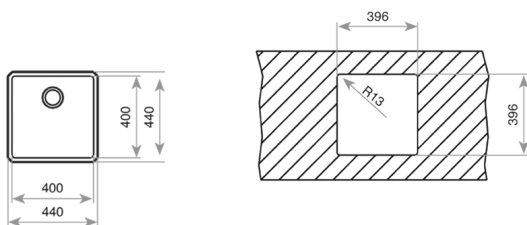

COLOR Stainless Steel

Ref. 115000007 | EAN: 8434778004328

EXTERNAL DIMENSIONS Length 440mm Width 440mm Height 200mm

RECOMMENDED ACCESSORIES

SOAP DISPENSER
REF: 115890012
EAN: 8434778004786

UNIVERSAL INOX COLANDER
REF: 40199072
EAN: 8421152144237

CLASSIC CUTTING BOARD
REF: 40199222
EAN: 8421152741498

COLOR Stainless Steel

Ref. 115000008 | EAN: 8434778004335

EXTERNAL DIMENSIONS Length 380mm Width 440mm Height 200mm

RECOMMENDED ACCESSORIES

SOAP DISPENSER
REF: 115890012
EAN: 8434778004786

UNIVERSAL INOX COLANDER
REF: 40199072
EAN: 8421152144237

CLASSIC CUTTING BOARD
REF: 40199222
EAN: 8421152741498