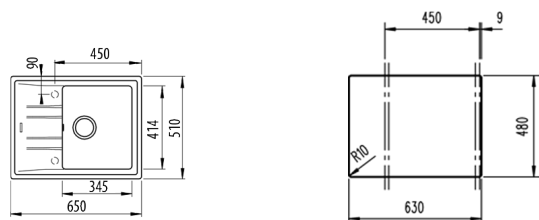

- Tegrante+ sink
- 1 bowl and 1 drainer
- High resistance surface to impacts, thermal shocks and high temperatures
- Excellent UV resistance against decoloring
- Bacteria-free surface very easy to clean
- Inset installation
- Reversible drainer
- 80% quartz and resins
- 3½" automatic basket waste with overflow and siphon
- 200 mm deep bowl
- 45 cm base unit