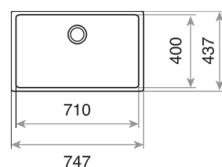

COLOR Stainless Steel

Ref. 115030008 | EAN: 8434778004281

EXTERNAL DIMENSIONS Length 580mm Width 440mm Height 200mm

RECOMMENDED ACCESSORIES

SOAP DISPENSER
REF: 115890012
EAN: 8434778004786

UNIVERSAL INOX COLANDER
REF: 40199072
EAN: 8421152144237

CLASSIC CUTTING BOARD
REF: 40199222
EAN: 8421152741498

COLOR Stainless Steel

Ref. 115000004 | EAN: 8434778004298

EXTERNAL DIMENSIONS Length 750mm Width 440mm Height 200mm

RECOMMENDED ACCESSORIES

SOAP DISPENSER
REF: 115890012
EAN: 8434778004786

UNIVERSAL INOX COLANDER
REF: 40199072
EAN: 8421152144237

CLASSIC CUTTING BOARD
REF: 40199222
EAN: 8421152741498