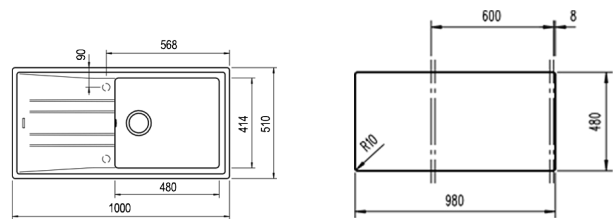

COLOR **Sandbeige**

Ref. 115330002 | EAN: 8434778005318

EXTERNAL DIMENSIONS Length 1000mm Width 510mm Height 200mm

RECOMMENDED ACCESSORIES

SOAP DISPENSER
REF: 115890012
EAN: 8434778004786

BASKET VALVE DECORATIVE LID
REF: 40199510
EAN: 8421152113806