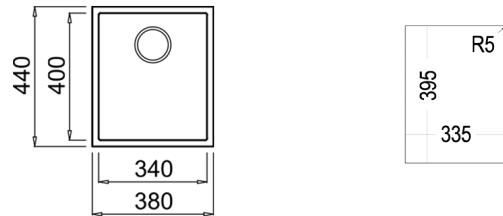

COLOR Avena Beige

Ref. 115230032 | EAN: 8434778007497

EXTERNAL DIMENSIONS Length 380mm Width 440mm Height 200mm

RECOMMENDED ACCESSORIES

SOAP DISPENSER
REF: 115890012
EAN: 8434778004786

UNIVERSAL INOX COLANDER
REF: 40199072
EAN: 8421152144237

CLASSIC CUTTING BOARD
REF: 40199222
EAN: 8421152741498