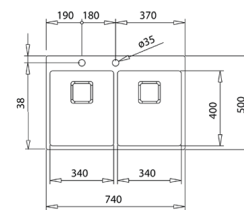

SINKS

NEW

FORLINEA RS15 2B 740 AUTO MAESTRO

- PureLine stainless steel sink
- 1 bowl
- 2-in-1 installation possibilities: top or flush
- 18/10 Stainless steel
- Easy clean radius R15 corners
- 3½" SQ automatic basket waste with siphon
- Decorative SQ cover
- SilentSmart, 50% less noise
- 200 mm deep bowls
- Thick steel sheet
- 80 cm base unit

TOP

FLUSH

COLOR Stainless Steel

Ref. 115030011 | EAN: 8434778004434

EXTERNAL DIMENSIONS Length 740mm Width 500mm Height 200mm

RECOMMENDED ACCESSORIES

UNIVERSAL INOX COLANDER
REF: 40199072
EAN: 8421152144237

CLASSIC CUTTING BOARD
REF: 40199222
EAN: 8421152741498

NEW

FORLINEA RS15 2B 740 MAESTRO

- PureLine stainless steel sink
- 1 bowl
- 2-in-1 installation possibilities: top or flush
- 18/10 Stainless steel
- Easy clean radius R15 corners
- 3½" SQ manual basket waste with siphon
- Decorative SQ cover
- SilentSmart, 50% less noise
- 200 mm deep bowls
- Thick steel sheet
- 80 cm base unit

TOP

FLUSH

COLOR Stainless Steel

Ref. 115030012 | EAN: 8434778005356

EXTERNAL DIMENSIONS Length 740mm Width 500mm Height 200mm

RECOMMENDED ACCESSORIES

UNIVERSAL INOX COLANDER
REF: 40199072
EAN: 8421152144237

CLASSIC CUTTING BOARD
REF: 40199222
EAN: 8421152741498