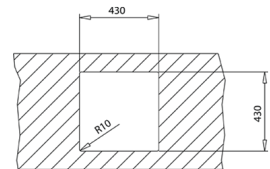

UNIVERSAL INOX COLANDER
REF: 40199072
EAN: 8421152144237

CLASSIC CUTTING BOARD
REF: 40199222
EAN: 8421152741498

TOP

UNDERMOUNT

FLUSH

COLOR Stainless Steel

Ref. 115000014 | EAN: 8434778004403

EXTERNAL DIMENSIONS Length 440mm Width 440mm Height 200mm