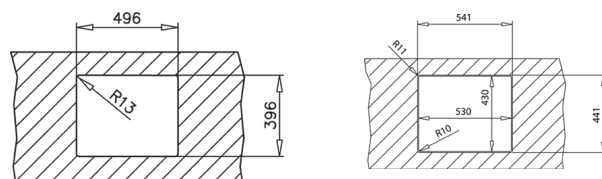

UNDERMOUNT

FLUSH

COLOR Stainless Steel

Ref. 115000012 | EAN: 8434778004380

EXTERNAL DIMENSIONS Length 540mm Width 440mm Height 200mm

RECOMMENDED ACCESSORIES

SOAP DISPENSER
REF: 115890012
EAN: 8434778004786

UNIVERSAL INOX COLANDER
REF: 40199072
EAN: 8421152144237

CLASSIC CUTTING BOARD
REF: 40199222
EAN: 8421152741498