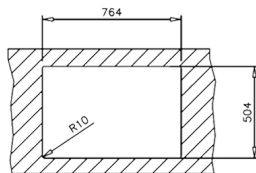

NEW

ZENIT RS15 1B 1D L 78 AUTO PRO MAESTRO

- PureLine stainless steel sink
- 1 bowl and 1 drainer, left hand
- Inset installation
- 18/10 Stainless steel
- Easy clean radius R15 corners
- 3½" SQ automatic basket waste with siphon
- Decorative SQ cover
- SilentSmart, 50% less noise
- 200 mm deep bowl
- Soap dispenser, colander and chopping board included
- Thick steel sheet
- 45 cm base unit