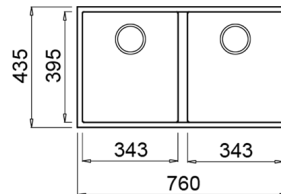

COLOR  **Black**

Ref. 115260024 | EAN: 8434778007220

EXTERNAL DIMENSIONS Length 760mm Width 435mm Height 200mm

RECOMMENDED ACCESSORIES

SOAP DISPENSER
REF: 115890012
EAN: 8434778004786

CLASSIC CUTTING BOARD
REF: 40199222
EAN: 8421152741498