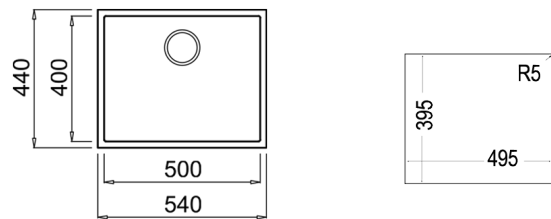

CLASSIC CUTTING BOARD
REF: 40199222
EAN: 8421152741498

NEW

SQUARE 50.40 TG MAESTRO

- Tegrante+ sink
- 1 bowl
- High resistance surface to impacts, thermal shocks and high temperatures
- Excellent UV resistance against decoloring
- Bacteria-free surface very easy to clean
- Undermount installation
- 80% quartz and resins
- 3½" manual basket waste with overflow and siphon
- 200 mm deep bowl
- 60 cm base unit