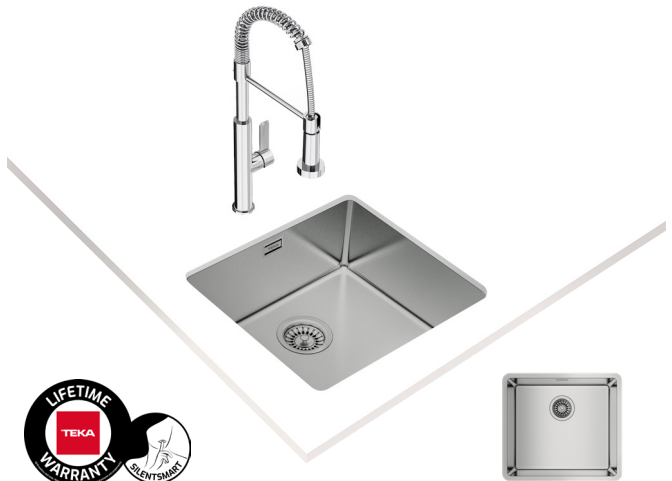

CLASSIC CUTTING BOARD
REF: 40199222
EAN: 8421152741498

NEW

BE LINEA RS15 45.40 MAESTRO

- PureLine stainless steel sink
- 1 bowl
- Undermount installation
- 18/10 Stainless steel
- Easy clean radius R15 corners
- 3½" manual basket waste with siphon
- SilentSmart, 50% less noise
- 200 mm deep bowl
- Thick steel sheet
- 60 cm base unit