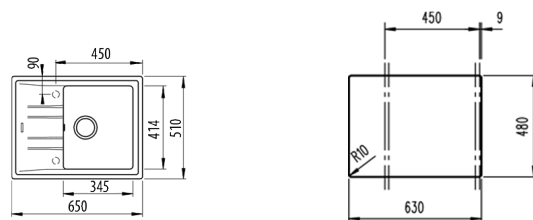

COLOR Sandbeige

Ref. 115330044 | EAN: 8434778006520

EXTERNAL DIMENSIONS Length 650mm Width 510mm Height 200mm

RECOMMENDED ACCESSORIES

SOAP DISPENSER
REF: 115890012
EAN: 8434778004786

BASKET VALVE DECORATIVE LID
REF: 40199510
EAN: 8421152113806