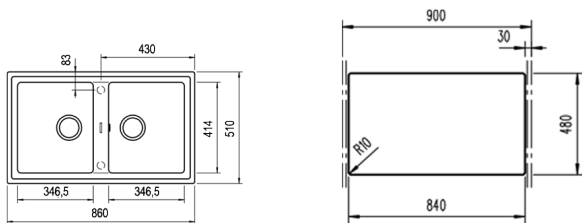

COLOR **Metallic Grey**

Ref. 115260007 | EAN: 8434778005226

EXTERNAL DIMENSIONS Length 860mm Width 510mm Height 200mm

RECOMMENDED ACCESSORIES

BASKET VALVE DECORATIVE LID
REF: 40199510
EAN: 8421152113806