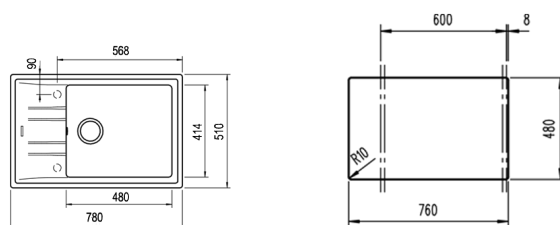

COLOR Carbon

Ref. 115330036 | EAN: 8434778006445

EXTERNAL DIMENSIONS Length 780mm Width 510mm Height 200mm

RECOMMENDED ACCESSORIES

BASKET VALVE DECORATIVE LID
REF: 40199510
EAN: 8421152113806