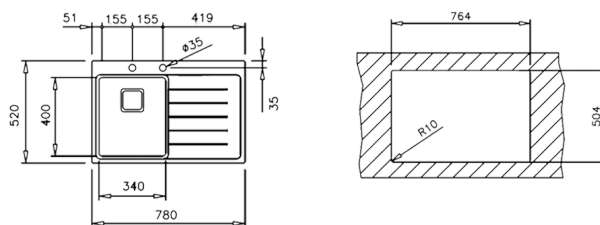

COLOR **Stainless Steel**

Ref. 115100006 | EAN: 8434778004632

EXTERNAL DIMENSIONS Length 860mm Width 520mm Height 200mm

INCLUDED ACCESSORIES

BAMBOO CUTTING BOARD
REF: 40199236
EAN: 8421152143667

SOAP DISPENSER
REF: 115890012
EAN: 8434778004786

COLOR Stainless Steel

Ref. 115100007 | EAN: 8434778004649

EXTERNAL DIMENSIONS Length 780mm Width 520mm Height 200mm

RECOMMENDED ACCESSORIES

BAMBOO CUTTING BOARD
REF: 40199236
EAN: 8421152143667

SOAP DISPENSER
REF: 115890012
EAN: 8434778004786

COLOR Stainless Steel

Ref. 115100008 | EAN: 8434778004656

EXTERNAL DIMENSIONS Length 780mm Width 520mm Height 200mm

INCLUDED ACCESSORIES

BAMBOO CUTTING BOARD
REF: 40199236
EAN: 8421152143667

SOAP DISPENSER
REF: 115890012
EAN: 8434778004786