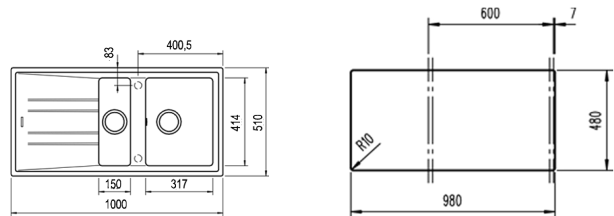

COLOR White

Ref. 115360012 | EAN: 8434778005097

EXTERNAL DIMENSIONS Length 1000mm Width 510mm Height 200mm

RECOMMENDED ACCESSORIES

BASKET VALVE DECORATIVE LID
REF: 40199510
EAN: 8421152113806