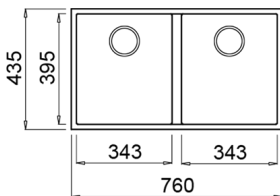

NEW

SQUARE 2B 760 TG MAESTRO

- Tegrinite+ sink
- 2 bowls
- High resistance surface to impacts, thermal shocks and high temperatures
- Excellent UV resistance against decoloring
- Bacteria-free surface very easy to clean
- Undermount installation
- 80% quartz and resins
- 3½" manual basket waste with overflow and siphon
- 200 mm deep bowls
- 80 cm base unit