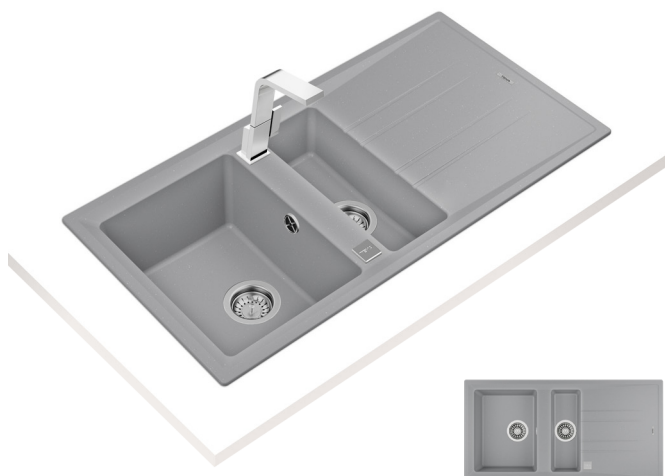

NEW

STONE 60 B-TG 1¹/₂B 1D AUTO
MAESTRO

- Tegrante+ sink
- 1 bowl, 1 auxiliary bowl and 1 drainer
- High resistance surface to impacts, thermal shocks and high temperatures
- Excellent UV resistance against decoloring
- Bacteria-free surface very easy to clean
- Inset installation
- Reversible drainer
- 80% quartz and resins
- 3¹/₂" automatic basket waste with overflow and siphon
- 200 and 140 mm deep bowl
- 60 cm base unit