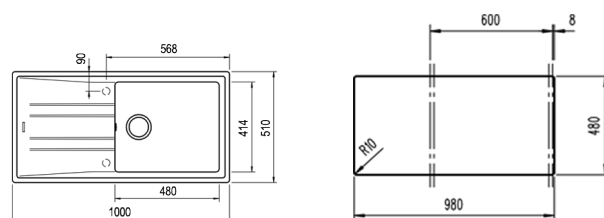

STONE 60 L-TG 1B 1D
MAESTRO

- Tegranite+ sink
- 1 bowl and 1 drainer
- High resistance surface to impacts, thermal shocks and high temperatures
- Excellent UV resistance against decoloring
- Bacteria-free surface very easy to clean
- Inset installation
- Reversible drainer
- 80% quartz and resins
- 3 1/2" manual basket waste with overflow and siphon
- 200 mm deep bowl
- 60 cm base unit