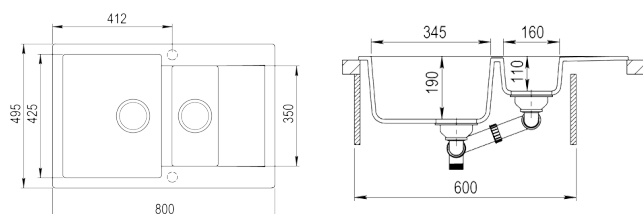

COLOR Marble White

Ref. 40148024 | EAN: 8421152159002

EXTERNAL DIMENSIONS Length 495mm Width 800mm Height 200mm

RECOMMENDED ACCESSORIES

BASKET VALVE DECORATIVE LID
REF: 40199510
EAN: 8421152113806