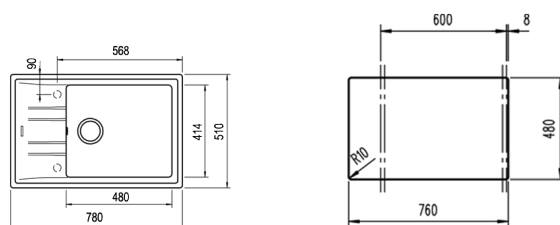

COLOR Topasbeige

Ref. 115330039 | EAN: 8434778006476

EXTERNAL DIMENSIONS Length 780mm Width 510mm Height 200mm

RECOMMENDED ACCESSORIES

BASKET VALVE DECORATIVE LID
REF: 40199510
EAN: 8421152113806