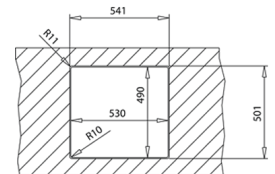

SINKS

NEW

FORLINEA RS15 50.40 AUTO MAESTRO

- PureLine stainless steel sink
- 1 bowl
- 2-in-1 installation possibilities: top or flush
- 18/10 Stainless steel
- Easy clean radius R15 corners
- 3½" SQ automatic basket waste with siphon
- Decorative SQ cover
- SilentSmart, 50% less noise
- 200 mm deep bowl
- Thick steel sheet
- 60 cm base unit

TOP

FLUSH

COLOR **Stainless Steel**

Ref. 115000017 | EAN: 8434778004465

EXTERNAL DIMENSIONS Length 540mm Width 500mm Height 200mm

RECOMMENDED ACCESSORIES

UNIVERSAL INOX COLANDER
REF: 40199072
EAN: 8421152144237

CLASSIC CUTTING BOARD
REF: 40199222
EAN: 8421152741498

NEW

FORLINEA RS15 50.40 MAESTRO

- PureLine stainless steel sink
- 1 bowl
- 2-in-1 installation possibilities: top or flush
- 18/10 Stainless steel
- Easy clean radius R15 corners
- 3½" SQ manual basket waste with siphon
- Decorative SQ cover
- SilentSmart, 50% less noise
- 200 mm deep bowl
- Thick steel sheet
- 60 cm base unit

TOP

FLUSH

COLOR **Stainless Steel**

Ref. 115000018 | EAN: 8434778004472

EXTERNAL DIMENSIONS Length 540mm Width 500mm Height 200mm

RECOMMENDED ACCESSORIES

UNIVERSAL INOX COLANDER
REF: 40199072
EAN: 8421152144237

CLASSIC CUTTING BOARD
REF: 40199222
EAN: 8421152741498