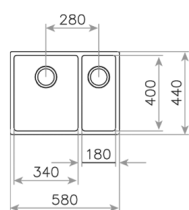

NEW

BE LINEA RS15 71.40
MAESTRO

- PureLine stainless steel sink
- 1 bowl
- Undermount installation
- 18/10 Stainless steel
- Easy clean radius R15 corners
- 3½" manual basket waste with siphon
- SilentSmart, 50% less noise
- 200 mm deep bowl
- Thick steel sheet
- 80 cm base unit