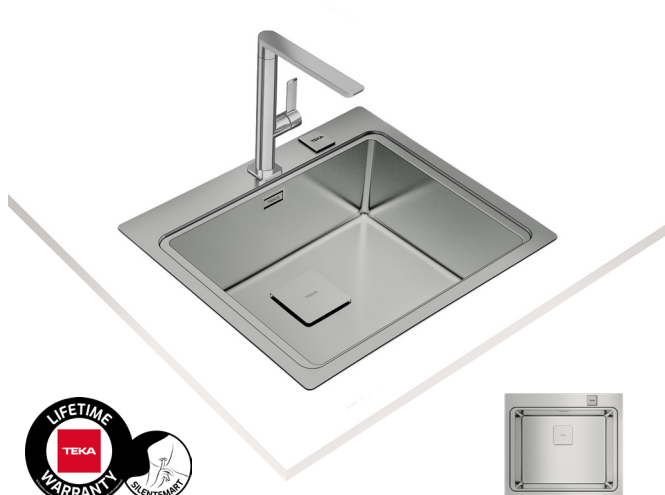

NEW

ZENIT RS15 1B AUTO
MAESTRO

- PureLine stainless steel sink
- 1 bowl
- Inset installation
- 18/10 Stainless steel
- Easy clean radius R15 corners
- 3½" SQ automatic basket waste with siphon
- Decorative SQ cover
- SilentSmart, 50% less noise
- 200 mm deep bowl
- Thick steel sheet
- 60 cm base unit