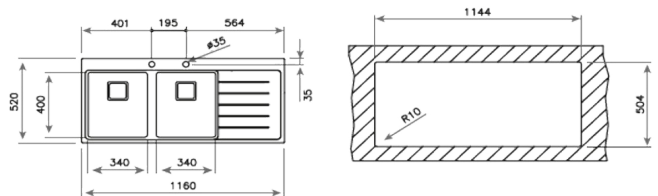

COLOR **Stainless Steel**

Ref. 115160003 | EAN: 8434778004502

EXTERNAL DIMENSIONS Length 1160mm Width 520mm Height 200mm

RECOMMENDED ACCESSORIES

BAMBOO CUTTING BOARD
REF: 40199236
EAN: 8421152143667

SOAP DISPENSER
REF: 115890012
EAN: 8434778004786

COLOR **Stainless Steel**

Ref. 115160004 | EAN: 8434778004519

EXTERNAL DIMENSIONS Length 1160mm Width 520mm Height 200mm

INCLUDED ACCESSORIES

BAMBOO CUTTING BOARD
REF: 40199236
EAN: 8421152143667

SOAP DISPENSER
REF: 115890012
EAN: 8434778004786