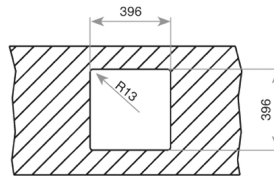

UNIVERSAL INOX COLANDER
REF: 40199072
EAN: 8421152144237

CLASSIC CUTTING BOARD
REF: 40199222
EAN: 8421152741498

TOP

UNDERMOUNT

FLUSH

COLOR Stainless Steel

Ref. 115000014 | EAN: 8434778004403

EXTERNAL DIMENSIONS Length 440mm Width 440mm Height 200mm