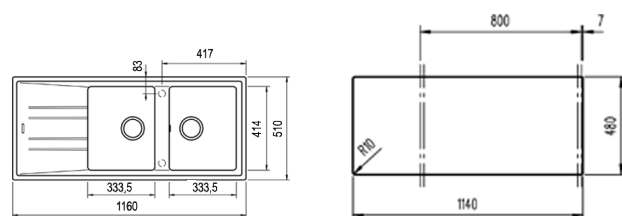

COLOR White

Ref. 115400013 | EAN: 8434778004953

EXTERNAL DIMENSIONS Length 1160mm Width 510mm Height 200mm

RECOMMENDED ACCESSORIES

BASKET VALVE DECORATIVE LID
REF: 40199510
EAN: 8421152113806