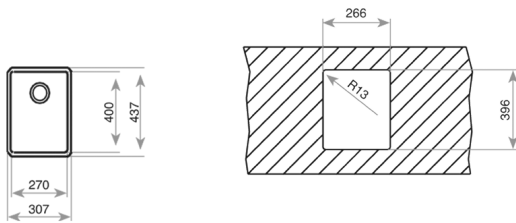

COLOR Stainless Steel

Ref. 115000009 | EAN: 8434778004342

EXTERNAL DIMENSIONS Length 310mm Width 440mm Height 200mm

RECOMMENDED ACCESSORIES

SOAP DISPENSER
REF: 115890012
EAN: 8434778004786

UNIVERSAL INOX COLANDER
REF: 40199072
EAN: 8421152144237