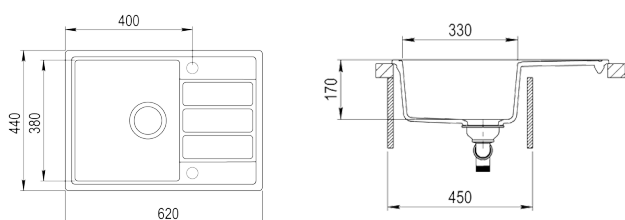

COLOR Onyx black

Ref. 115350000 | EAN: 8434778002355

EXTERNAL DIMENSIONS Length 440mm Width 620mm Height 200mm

RECOMMENDED ACCESSORIES

BASKET VALVE DECORATIVE LID
REF: 40199510
EAN: 8421152113806