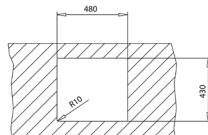

UNDERMOUNT

FLUSH