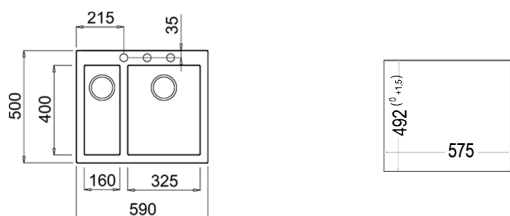

FORSQUARE 2B 590 TG AUTO
MAESTRO

- Tegranite+ sink
- 2 bowls
- High resistance surface to impacts, thermal shocks and high temperatures
- Excellent UV resistance against decoloring
- Bacteria-free surface very easy to clean
- Inset installation
- 80% quartz and resins
- 3½" automatic basket waste with overflow and siphon
- 200 and 155 mm deep bowl
- 60 cm base unit