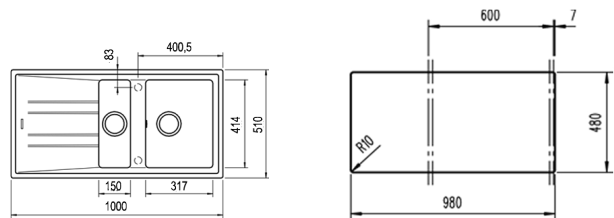

COLOR **Sandbeige**

Ref. 115360002 | EAN: 8434778004991

EXTERNAL DIMENSIONS Length 1000mm Width 510mm Height 200mm

RECOMMENDED ACCESSORIES

SOAP DISPENSER
REF: 115890012
EAN: 8434778004786

BASKET VALVE DECORATIVE LID
REF: 40199510
EAN: 8421152113806