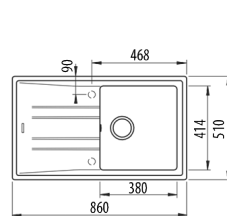

COLOR **Topasbeige**

Ref. 115330018 | EAN: 8434778005974

EXTERNAL DIMENSIONS Length 860mm Width 510mm Height 200mm

RECOMMENDED ACCESSORIES

SOAP DISPENSER
REF: 115890012
EAN: 8434778004786

BASKET VALVE DECORATIVE LID
REF: 40199510
EAN: 8421152113806

COLOR **Sandbeige**

Ref. 115330016 | EAN: 8434778005950

EXTERNAL DIMENSIONS Length 860mm Width 510mm Height 200mm

RECOMMENDED ACCESSORIES

SOAP DISPENSER
REF: 115890012
EAN: 8434778004786

BASKET VALVE DECORATIVE LID
REF: 40199510
EAN: 8421152113806