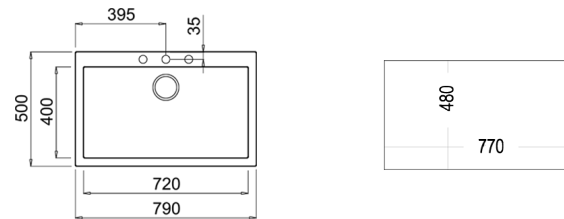

COLOR Avena Beige

Ref. 115230002 | EAN: 8434778007053

EXTERNAL DIMENSIONS Length 790mm Width 500mm Height 200mm

RECOMMENDED ACCESSORIES

SOAP DISPENSER
REF: 115890012
EAN: 8434778004786

UNIVERSAL INOX COLANDER
REF: 40199072
EAN: 8421152144237

CLASSIC CUTTING BOARD
REF: 40199222
EAN: 8421152741498