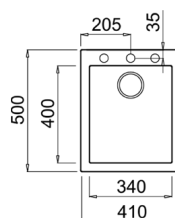

COLOR **Bright Cream**

Ref. 115230013 | EAN: 8434778007169

EXTERNAL DIMENSIONS Length 410mm Width 500mm Height 200mm

RECOMMENDED ACCESSORIES

SOAP DISPENSER
REF: 115890012
EAN: 8434778004786

UNIVERSAL INOX COLANDER
REF: 40199072
EAN: 8421152144237

CLASSIC CUTTING BOARD
REF: 40199222
EAN: 8421152741498

COLOR **Avena Beige**

Ref. 115230012 | EAN: 8434778007152

EXTERNAL DIMENSIONS Length 410mm Width 500mm Height 200mm

RECOMMENDED ACCESSORIES

SOAP DISPENSER
REF: 115890012
EAN: 8434778004786

UNIVERSAL INOX COLANDER
REF: 40199072
EAN: 8421152144237

CLASSIC CUTTING BOARD
REF: 40199222
EAN: 8421152741498