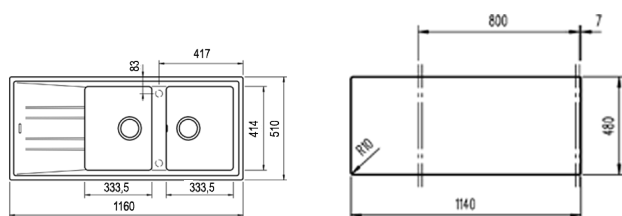

COLOR Sandbeige

Ref. 115400010 | EAN: 8434778004922

EXTERNAL DIMENSIONS Length 1160mm Width 510mm Height 200mm

RECOMMENDED ACCESSORIES

BASKET VALVE DECORATIVE LID
REF: 40199510
EAN: 8421152113806