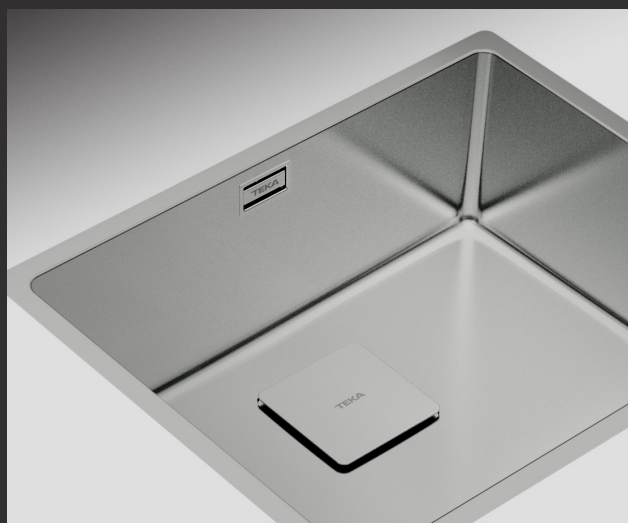

Flush mount

Sink and countertop become one solid unit, free of awkward edges and corners. The rim of the bowl is milled into the countertop, the cut-out has to be very accurate. The totally seamless working area is also aesthetically pleasing and easy-to-clean. Ideal for natural materials like stone where milling is not a problem.