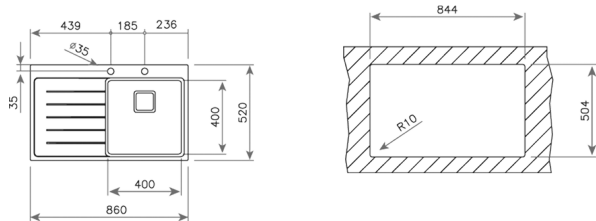

UNIVERSAL INOX COLANDER
REF: 40199072
EAN: 8421152144237

COLOR Stainless Steel

Ref. 115100004 | EAN: 8434778004618

EXTERNAL DIMENSIONS Length 860mm Width 520mm Height 200mm

INCLUDED ACCESSORIES

BAMBOO CUTTING BOARD
REF: 40199236
EAN: 8421152143667

COLOR **Stainless Steel**

Ref. 115100005 | EAN: 8434778004625

EXTERNAL DIMENSIONS Length 860mm Width 520mm Height 200mm

RECOMMENDED ACCESSORIES

BAMBOO CUTTING BOARD
REF: 40199236
EAN: 8421152143667

SOAP DISPENSER
REF: 115890012
EAN: 8434778004786