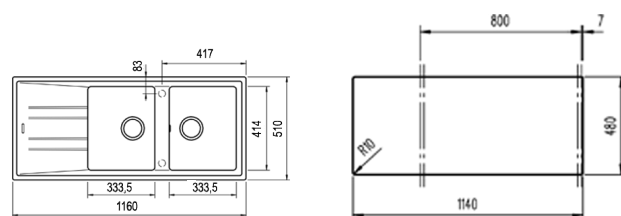

COLOR Dark Grey

Ref. 115400014 | EAN: 8434778004960

EXTERNAL DIMENSIONS Length 1160mm Width 510mm Height 200mm

RECOMMENDED ACCESSORIES

BASKET VALVE DECORATIVE LID
REF: 40199510
EAN: 8421152113806