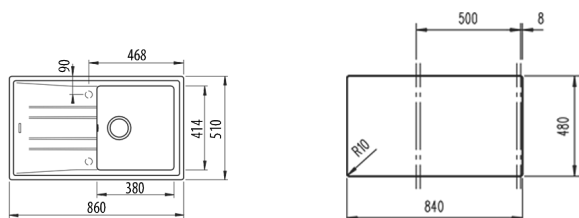

NEW

STONE 50 B-TG 1B 1D AUTO
MAESTRO

- Tegrante+ sink
- 1 bowl and 1 drainer
- High resistance surface to impacts, thermal shocks and high temperatures
- Excellent UV resistance against decoloring
- Bacteria-free surface very easy to clean
- Inset installation
- Reversible drainer
- 80% quartz and resins
- 3 1/2" automatic basket waste with overflow and siphon
- 200 mm deep bowl
- 50 cm base unit