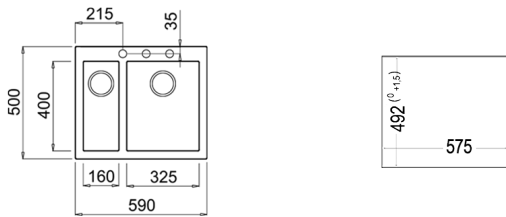

COLOR Avena Beige

Ref. 115260021 | EAN: 8434778007008

EXTERNAL DIMENSIONS Length 590mm Width 500mm Height 200mm

RECOMMENDED ACCESSORIES

SOAP DISPENSER
REF: 115890012
EAN: 8434778004786

UNIVERSAL INOX COLANDER
REF: 40199072
EAN: 8421152144237

CLASSIC CUTTING BOARD
REF: 40199222
EAN: 8421152741498