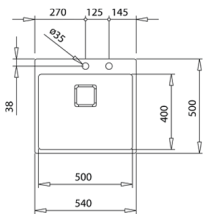

SINKS

NEW

FORLINEA RS15 50.40 AUTO MAESTRO

- PureLine stainless steel sink
- 1 bowl
- 2-in-1 installation possibilities: top or flush
- 18/10 Stainless steel
- Easy clean radius R15 corners
- 3½" SQ automatic basket waste with siphon
- Decorative SQ cover
- SilentSmart, 50% less noise
- 200 mm deep bowl
- Thick steel sheet
- 60 cm base unit

TOP

FLUSH

COLOR **Stainless Steel**

Ref. 115000017 | EAN: 8434778004465

EXTERNAL DIMENSIONS Length 540mm Width 500mm Height 200mm

RECOMMENDED ACCESSORIES

UNIVERSAL INOX COLANDER
REF: 40199072
EAN: 8421152144237

CLASSIC CUTTING BOARD
REF: 40199222
EAN: 8421152741498

NEW

FORLINEA RS15 50.40 MAESTRO

- PureLine stainless steel sink
- 1 bowl
- 2-in-1 installation possibilities: top or flush
- 18/10 Stainless steel
- Easy clean radius R15 corners
- 3½" SQ manual basket waste with siphon
- Decorative SQ cover
- SilentSmart, 50% less noise
- 200 mm deep bowl
- Thick steel sheet
- 60 cm base unit

TOP

FLUSH

COLOR **Stainless Steel**

Ref. 115000018 | EAN: 8434778004472

EXTERNAL DIMENSIONS Length 540mm Width 500mm Height 200mm

RECOMMENDED ACCESSORIES

UNIVERSAL INOX COLANDER
REF: 40199072
EAN: 8421152144237

CLASSIC CUTTING BOARD
REF: 40199222
EAN: 8421152741498