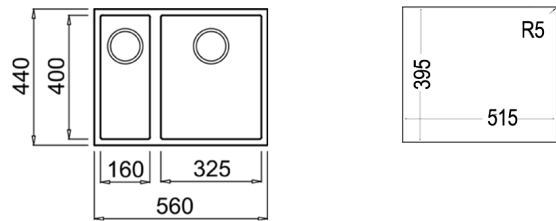

CLASSIC CUTTING BOARD
REF: 40199222
EAN: 8421152741498

NEW

SQUARE 2B 560 TG MAESTRO

- Tegrinite+ sink
- 2 bowls
- High resistance surface to impacts, thermal shocks and high temperatures
- Excellent UV resistance against decoloring
- Bacteria-free surface very easy to clean
- Undermount installation
- 80% quartz and resins
- 3½" manual basket waste with overflow and siphon
- 200 and 155 mm deep bowls
- 60 cm base unit