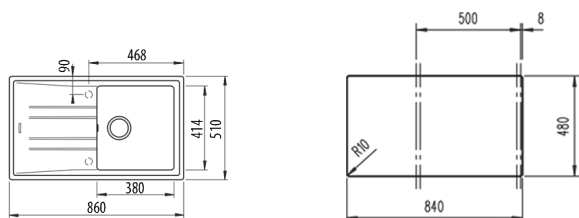

COLOR Sandbeige

Ref. 115330023 | EAN: 8434778006025

EXTERNAL DIMENSIONS Length 860mm Width 510mm Height 200mm

RECOMMENDED ACCESSORIES

BASKET VALVE DECORATIVE LID
REF: 40199510
EAN: 8421152113806