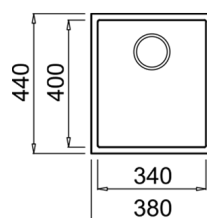

COLOR Black

Ref. 115230030 | EAN: 8434778007473

EXTERNAL DIMENSIONS Length 380mm Width 440mm Height 200mm

RECOMMENDED ACCESSORIES

SOAP DISPENSER
REF: 115890012
EAN: 8434778004786

UNIVERSAL INOX COLANDER
REF: 40199072
EAN: 8421152144237

CLASSIC CUTTING BOARD
REF: 40199222
EAN: 8421152741498

COLOR Stone Grey

Ref. 115230031 | EAN: 8434778007480

EXTERNAL DIMENSIONS Length 380mm Width 440mm Height 200mm

RECOMMENDED ACCESSORIES

SOAP DISPENSER
REF: 115890012
EAN: 8434778004786

UNIVERSAL INOX COLANDER
REF: 40199072
EAN: 8421152144237

CLASSIC CUTTING BOARD
REF: 40199222
EAN: 8421152741498