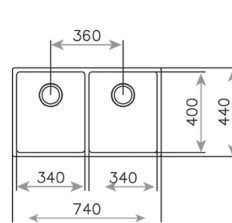

NEW

BE LINEA RS15 2B 740 MAESTRO

- PureLine stainless steel sink
- 2 bowls
- Undermount installation
- 18/10 Stainless steel
- Easy clean radius R15 corners
- 3½" manual basket waste with siphon
- SilentSmart, 50% less noise
- 200 mm deep bowls
- Thick steel sheet
- 80 cm base unit