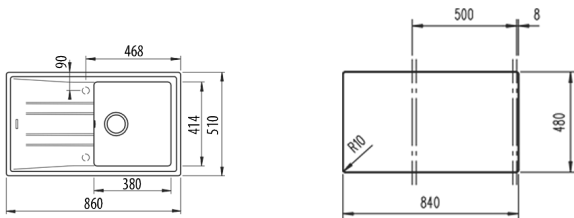

COLOR **White**

Ref. 115330019 | EAN: 8434778005981

EXTERNAL DIMENSIONS Length 860mm Width 510mm Height 200mm

RECOMMENDED ACCESSORIES

SOAP DISPENSER
REF: 115890012
EAN: 8434778004786

BASKET VALVE DECORATIVE LID
REF: 40199510
EAN: 8421152113806