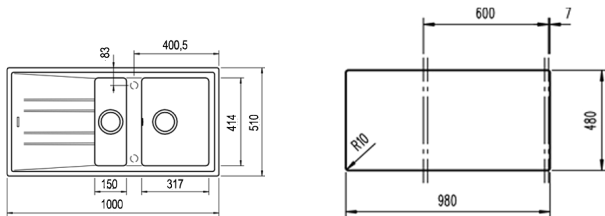

COLOR Sandbeige

Ref. 115360009 | EAN: 8434778005066

EXTERNAL DIMENSIONS Length 1000mm Width 510mm Height 200mm

RECOMMENDED ACCESSORIES

BASKET VALVE DECORATIVE LID
REF: 40199510
EAN: 8421152113806