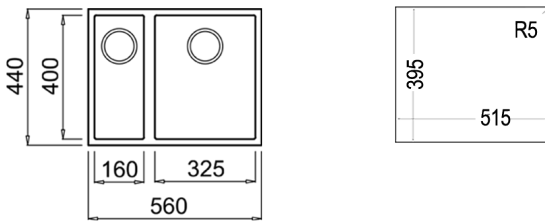

COLOR Bright Cream

Ref. 115260032 | EAN: 8434778007305

EXTERNAL DIMENSIONS Length 560mm Width 440mm Height 200mm

RECOMMENDED ACCESSORIES

SOAP DISPENSER
REF: 115890012
EAN: 8434778004786

UNIVERSAL INOX COLANDER
REF: 40199072
EAN: 8421152144237

CLASSIC CUTTING BOARD
REF: 40199222
EAN: 8421152741498