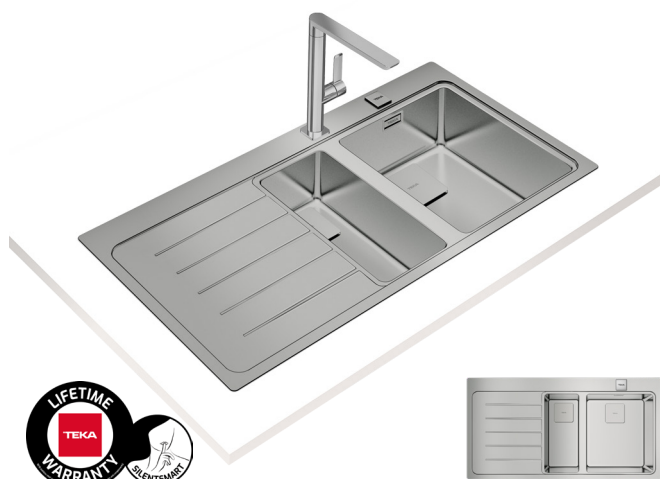

NEW

ZENIT RS15 1 1/2 B 1D L AUTO PRO
MAESTRO

- PureLine stainless steel sink
- 1 bowl, 1 auxiliary bowl and 1 drainer, left hand
- Inset installation
- 18/10 Stainless steel
- Easy clean radius R15 corners
- 3 1/2" SQ automatic basket waste with siphon
- Decorative SQ cover
- SilentSmart, 50% less noise
- 200 and 140 mm deep bowls
- Soap dispenser, colander and chopping board included
- Thick steel sheet
- 80 cm base unit