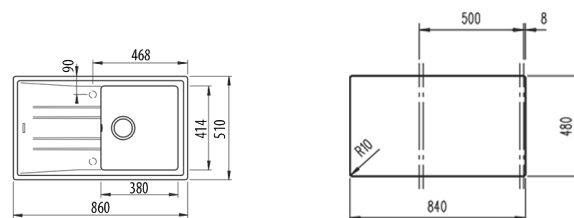

COLOR White

Ref. 115330026 | EAN: 8434778006056

EXTERNAL DIMENSIONS Length 860mm Width 510mm Height 200mm

RECOMMENDED ACCESSORIES

BASKET VALVE DECORATIVE LID
REF: 40199510
EAN: 8421152113806