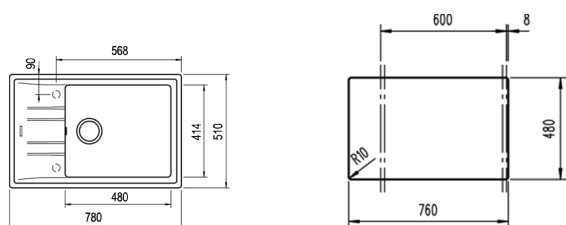

COLOR Dark Grey

Ref. 115330034 | EAN: 8434778006131

EXTERNAL DIMENSIONS Length 780mm Width 510mm Height 200mm

RECOMMENDED ACCESSORIES

SOAP DISPENSER
REF: 115890012
EAN: 8434778004786

BASKET VALVE DECORATIVE LID
REF: 40199510
EAN: 8421152113806