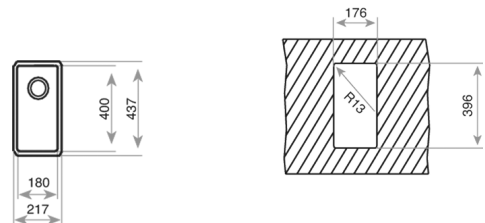

COLOR Stainless Steel

Ref. 115000010 | EAN: 8434778005349

EXTERNAL DIMENSIONS Length 220mm Width 440mm Height 200mm

RECOMMENDED ACCESSORIES

SOAP DISPENSER
REF: 115890012
EAN: 8434778004786

UNIVERSAL INOX COLANDER
REF: 40199072
EAN: 8421152144237