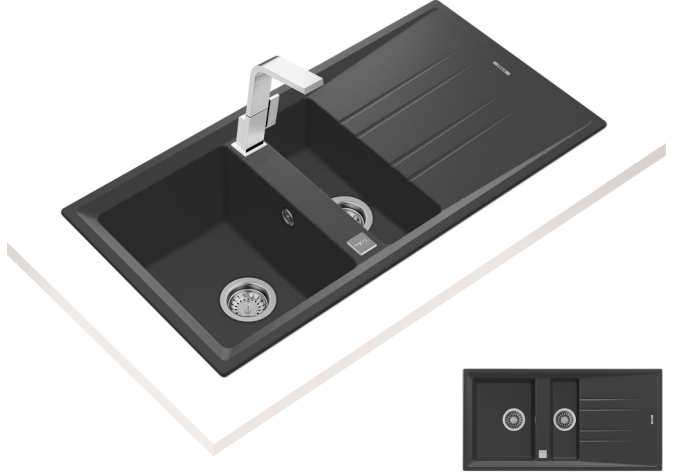

COLOR  **Metallic Black**

Ref. 115360010 | EAN: 8434778005073

EXTERNAL DIMENSIONS Length 1000mm Width 510mm Height 200mm

RECOMMENDED ACCESSORIES

BASKET VALVE DECORATIVE LID
REF: 40199510
EAN: 8421152113806