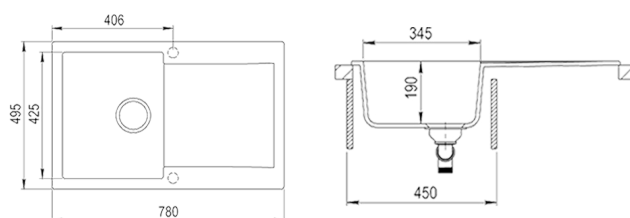

COLOR Alugra metallic

Ref. 40148001 | EAN: 8421152136706

EXTERNAL DIMENSIONS Length 495mm Width 780mm Height 200mm

RECOMMENDED ACCESSORIES

BASKET VALVE DECORATIVE LID
REF: 40199510
EAN: 8421152113806