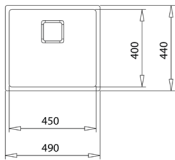

NEW

FLEXLINEA RS15 40.40 MAESTRO

- PureLine stainless steel sink
- 1 bowl
- 3-in-1 installation possibilities: undermount, top or flush
- 18/10 Stainless steel
- Easy clean radius R15 corners
- 3½" SQ manual basket waste with siphon
- Decorative SQ cover
- SilentSmart, 50% less noise
- 200 mm deep bowl
- Thick steel sheet
- 50 cm base unit