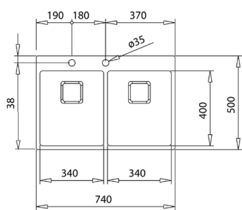

SINKS

NEW

FORLINEA RS15 2B 740 AUTO MAESTRO

- PureLine stainless steel sink
- 1 bowl
- 2-in-1 installation possibilities: top or flush
- 18/10 Stainless steel
- Easy clean radius R15 corners
- 3½" SQ automatic basket waste with siphon
- Decorative SQ cover
- SilentSmart, 50% less noise
- 200 mm deep bowls
- Thick steel sheet
- 80 cm base unit

TOP

FLUSH

COLOR Stainless Steel

Ref. 115030011 | EAN: 8434778004434

EXTERNAL DIMENSIONS Length 740mm Width 500mm Height 200mm

RECOMMENDED ACCESSORIES

UNIVERSAL INOX COLANDER
REF: 40199072
EAN: 8421152144237

CLASSIC CUTTING BOARD
REF: 40199222
EAN: 8421152741498

NEW

FORLINEA RS15 2B 740 MAESTRO

- PureLine stainless steel sink
- 1 bowl
- 2-in-1 installation possibilities: top or flush
- 18/10 Stainless steel
- Easy clean radius R15 corners
- 3½" SQ manual basket waste with siphon
- Decorative SQ cover
- SilentSmart, 50% less noise
- 200 mm deep bowls
- Thick steel sheet
- 80 cm base unit

TOP

FLUSH

COLOR Stainless Steel

Ref. 115030012 | EAN: 8434778005356

EXTERNAL DIMENSIONS Length 740mm Width 500mm Height 200mm

RECOMMENDED ACCESSORIES

UNIVERSAL INOX COLANDER
REF: 40199072
EAN: 8421152144237

CLASSIC CUTTING BOARD
REF: 40199222
EAN: 8421152741498