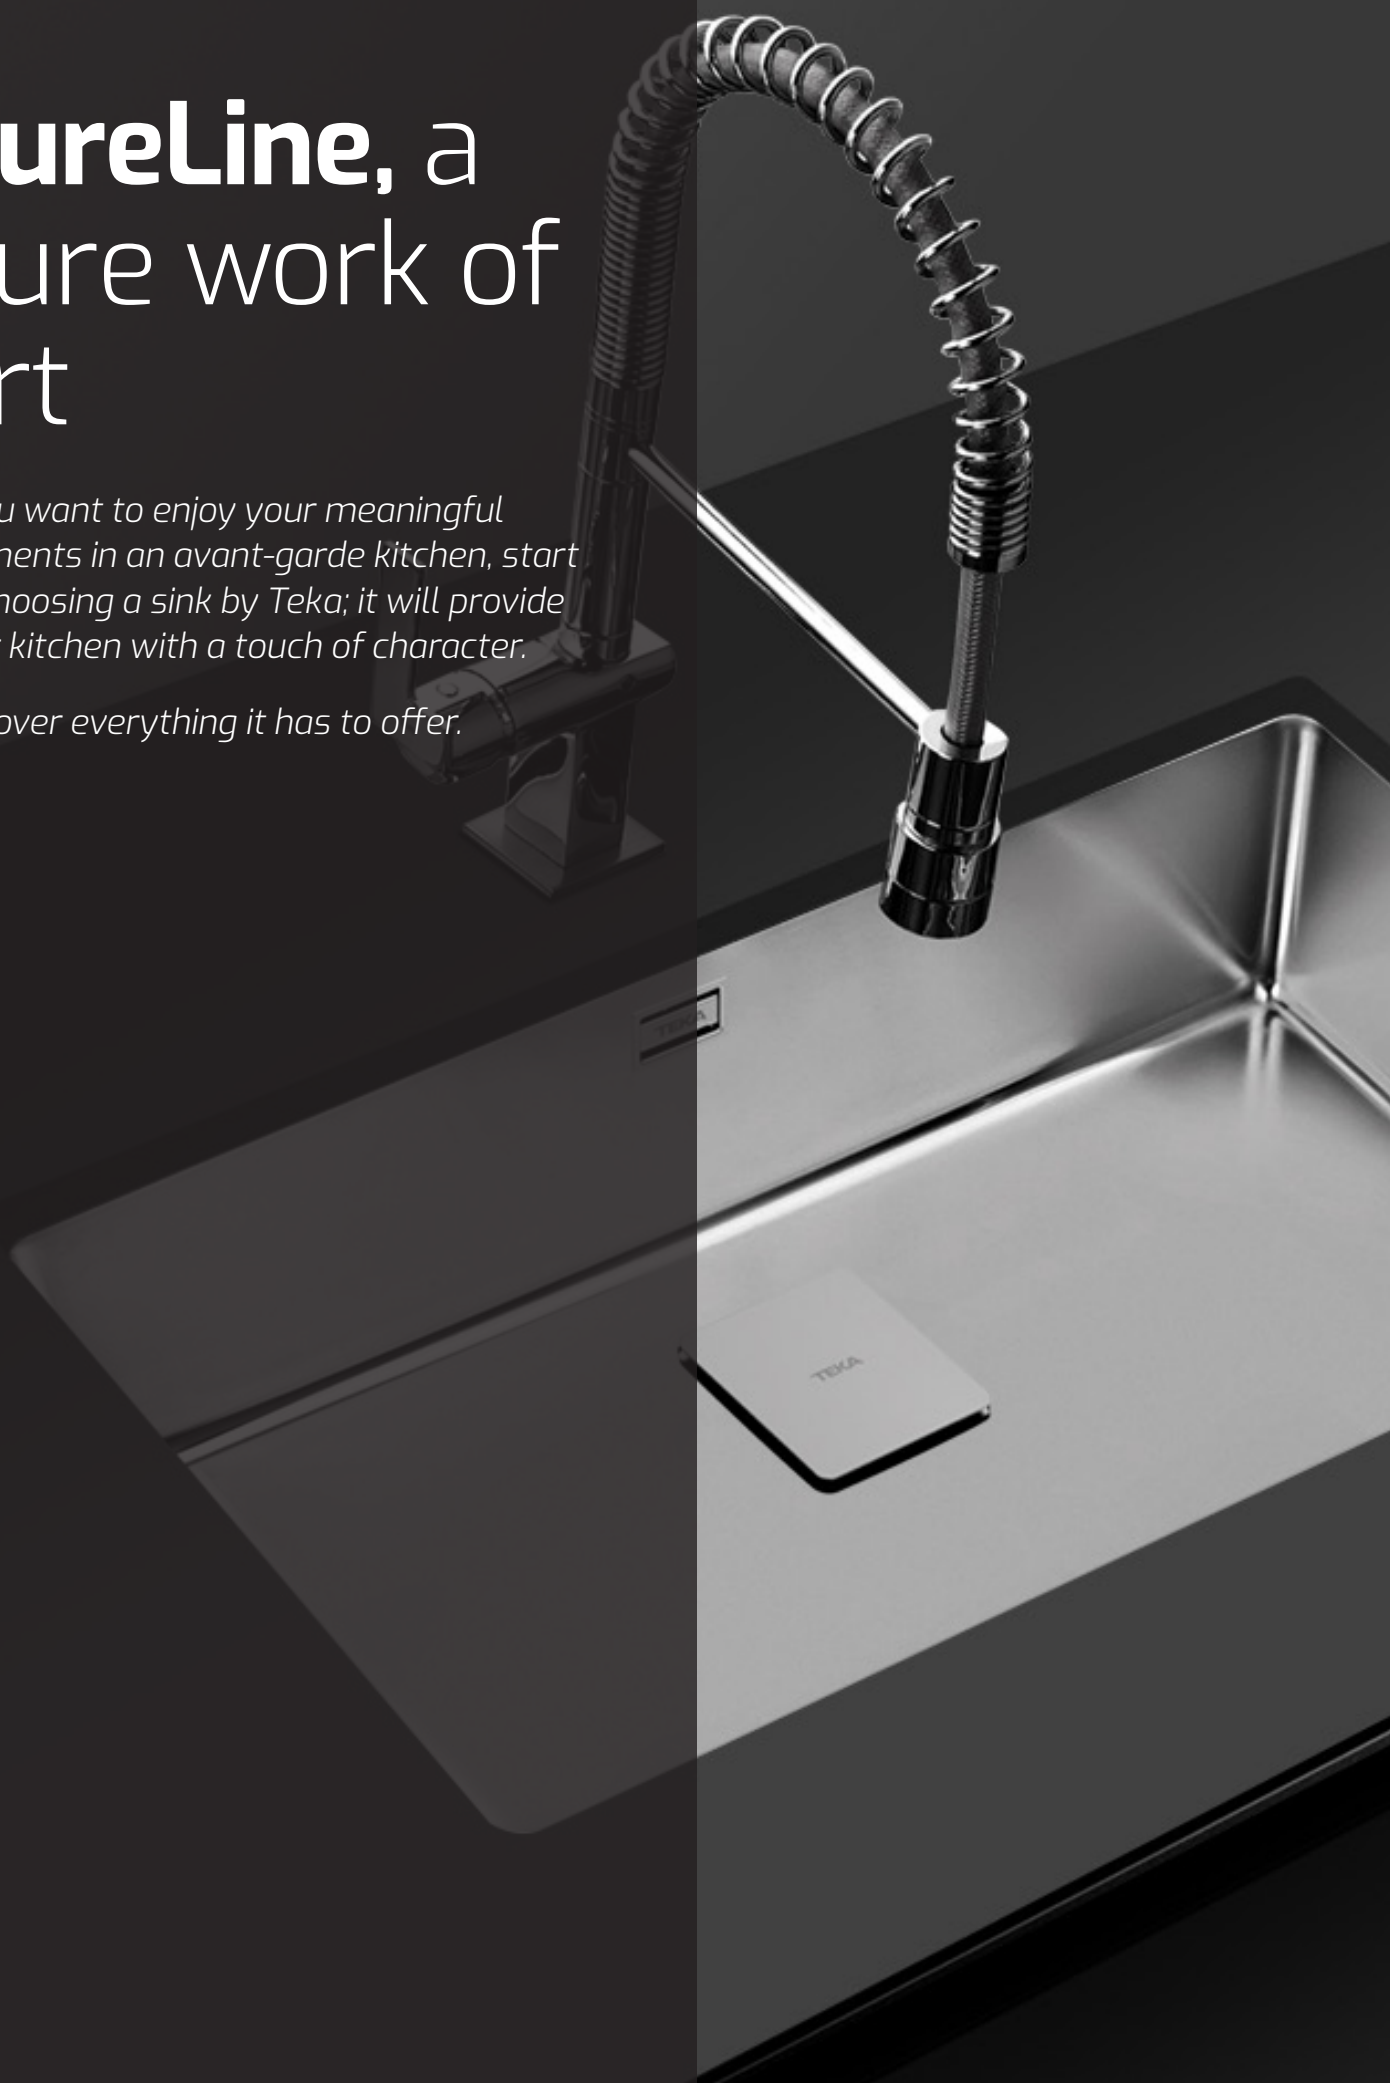

PureLine, a pure work of art

If you want to enjoy your meaningful moments in an avant-garde kitchen, start by choosing a sink by Teka; it will provide your kitchen with a touch of character.

Discover everything it has to offer.