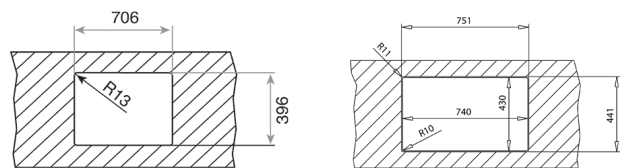

UNDERMOUNT

FLUSH

COLOR Stainless Steel

Ref. 115000011 | EAN: 8434778004373

EXTERNAL DIMENSIONS Length 750mm Width 440mm Height 200mm

RECOMMENDED ACCESSORIES

SOAP DISPENSER
REF: 115890012
EAN: 8434778004786

UNIVERSAL INOX COLANDER
REF: 40199072
EAN: 8421152144237

CLASSIC CUTTING BOARD
REF: 40199222
EAN: 8421152741498