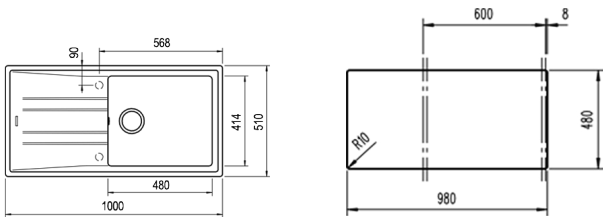

COLOR Sandbeige

Ref. 115330009 | EAN: 8434778005899

EXTERNAL DIMENSIONS Length 1000mm Width 510mm Height 200mm

RECOMMENDED ACCESSORIES

BASKET VALVE DECORATIVE LID
REF: 40199510
EAN: 8421152113806