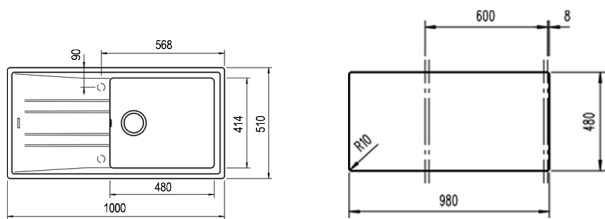

COLOR **Topasbeige**

Ref. 115330004 | EAN: 8434778005332

EXTERNAL DIMENSIONS Length 1000mm Width 510mm Height 200mm

RECOMMENDED ACCESSORIES

SOAP DISPENSER
REF: 115890012
EAN: 8434778004786

BASKET VALVE DECORATIVE LID
REF: 40199510
EAN: 8421152113806