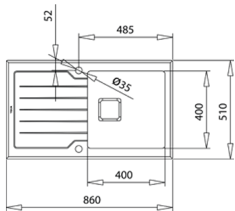

NEW

DIAMOND RS15 1B 1D 86 AUTO MAESTRO

- Urban Colors Edition
- PureLine glass sink
- 1 inox bowl and 1 drainer
- Safety tempered glass with bevelled edges, impact resistance, high temperatures and thermal shocks
- Inset installation
- Reversible drainer
- 18/10 Stainless Steel
- Easy clean radius R15 corners
- 3 1/2" SQ automatic basket waste with siphon
- Decorative SQ cover
- SilentSmart, 50% less noise
- 200 mm deep bowl
- 50 cm base unit