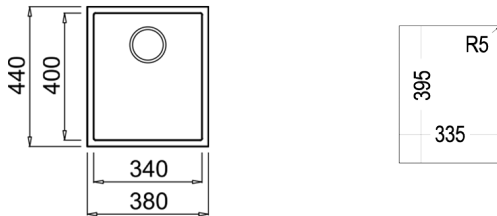

COLOR Bright Cream

Ref. 115230033 | EAN: 8434778007503

EXTERNAL DIMENSIONS Length 380mm Width 440mm Height 200mm

RECOMMENDED ACCESSORIES

SOAP DISPENSER
REF: 115890012
EAN: 8434778004786

UNIVERSAL INOX COLANDER
REF: 40199072
EAN: 8421152144237

CLASSIC CUTTING BOARD
REF: 40199222
EAN: 8421152741498