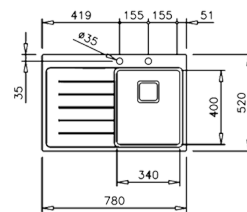

COLOR Stainless Steel

Ref. 115100008 | EAN: 8434778004656

EXTERNAL DIMENSIONS Length 780mm Width 520mm Height 200mm

INCLUDED ACCESSORIES

BAMBOO CUTTING BOARD
REF: 40199236
EAN: 8421152143667

SOAP DISPENSER
REF: 115890012
EAN: 8434778004786

COLOR **Stainless Steel**

Ref. 115100009 | EAN: 8434778004663

EXTERNAL DIMENSIONS Length 780mm Width 520mm Height 200mm

RECOMMENDED ACCESSORIES

BAMBOO CUTTING BOARD
REF: 40199236
EAN: 8421152143667

SOAP DISPENSER
REF: 115890012
EAN: 8434778004786