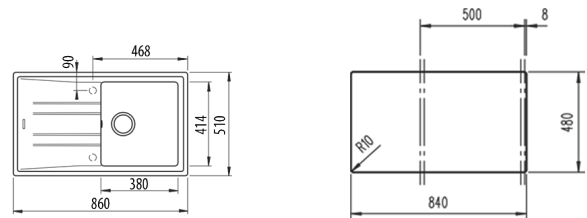

COLOR Metallic Grey

Ref. 115330014 | EAN: 8434778005943

EXTERNAL DIMENSIONS Length 860mm Width 510mm Height 200mm

RECOMMENDED ACCESSORIES

SOAP DISPENSER
REF: 115890012
EAN: 8434778004786

BASKET VALVE DECORATIVE LID
REF: 40199510
EAN: 8421152113806