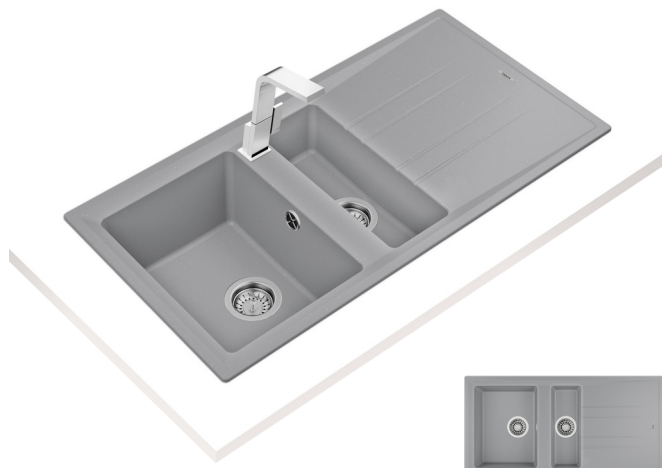

NEW

STONE 60 B-TG 1 1/2 B 1D
MAESTRO

- Tegrante+ sink
- 1 bowl, 1 auxiliary bowl and 1 drainer
- High resistance surface to impacts, thermal shocks and high temperatures
- Excellent UV resistance against decoloring
- Bacteria-free surface very easy to clean
- Inset installation
- Reversible drainer
- 80% quartz and resins
- 3 1/2" manual basket waste with overflow and siphon
- 200 and 140 mm deep bowl
- 60 cm base unit