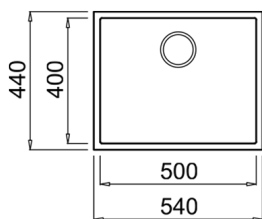

CLASSIC CUTTING BOARD
REF: 40199222
EAN: 8421152741498

NEW

SQUARE 50.40 TG
MAESTRO

- Tegrante+ sink
- 1 bowl
- High resistance surface to impacts, thermal shocks and high temperatures
- Excellent UV resistance against decoloring
- Bacteria-free surface very easy to clean
- Undermount installation
- 80% quartz and resins
- 3½" manual basket waste with overflow and siphon
- 200 mm deep bowl
- 60 cm base unit