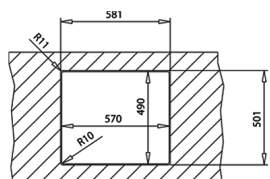

FLUSH

COLOR Stainless Steel

Ref. 115030013 | EAN: 8434778004441

EXTERNAL DIMENSIONS Length 580mm Width 500mm Height 200mm

RECOMMENDED ACCESSORIES

UNIVERSAL INOX COLANDER
REF: 40199072
EAN: 8421152144237

CLASSIC CUTTING BOARD
REF: 40199222
EAN: 8421152741498