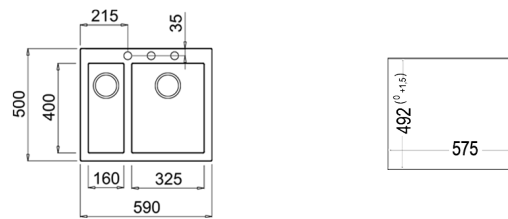

COLOR **Artic White**

Ref. 115260018 | EAN: 8434778006735

EXTERNAL DIMENSIONS Length 790mm Width 500mm Height 200mm

RECOMMENDED ACCESSORIES

SOAP DISPENSER
REF: 115890012
EAN: 8434778004786

CLASSIC CUTTING BOARD
REF: 40199222
EAN: 8421152741498

COLOR **Black**

Ref. 115260019 | EAN: 8434778006742

EXTERNAL DIMENSIONS Length 590mm Width 500mm Height 200mm

RECOMMENDED ACCESSORIES

SOAP DISPENSER
REF: 115890012
EAN: 8434778004786

UNIVERSAL INOX COLANDER
REF: 40199072
EAN: 8421152144237

CLASSIC CUTTING BOARD
REF: 40199222
EAN: 8421152741498