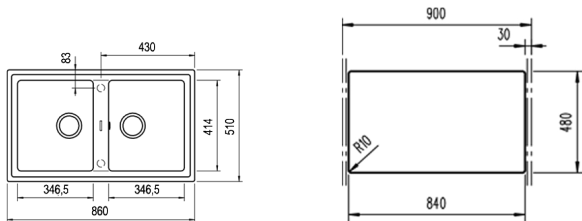

COLOR Dark Grey

Ref. 115260006 | EAN: 8434778005172

EXTERNAL DIMENSIONS Length 860mm Width 510mm Height 200mm

RECOMMENDED ACCESSORIES

SOAP DISPENSER
REF: 115890012
EAN: 8434778004786

BASKET VALVE DECORATIVE LID
REF: 40199510
EAN: 8421152113806