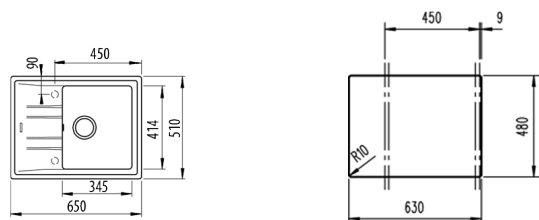

COLOR Topasbeige

Ref. 115330046 | EAN: 8434778006544

EXTERNAL DIMENSIONS Length 650mm Width 510mm Height 200mm

RECOMMENDED ACCESSORIES

SOAP DISPENSER
REF: 115890012
EAN: 8434778004786

BASKET VALVE DECORATIVE LID
REF: 40199510
EAN: 8421152113806