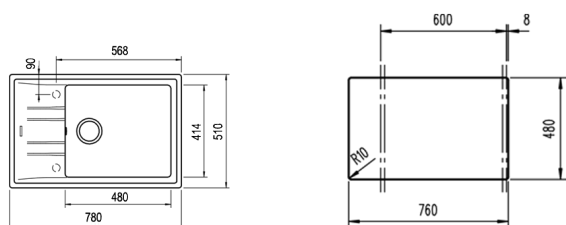

COLOR White

Ref. 115330033 | EAN: 8434778006124

EXTERNAL DIMENSIONS Length 780mm Width 510mm Height 200mm

RECOMMENDED ACCESSORIES

SOAP DISPENSER
REF: 115890012
EAN: 8434778004786

BASKET VALVE DECORATIVE LID
REF: 40199510
EAN: 8421152113806