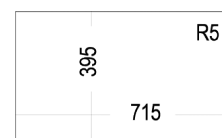

NEW

SQUARE 72.40 TG
MAESTRO

- Tegrante+ sink
- 1 bowl
- High resistance surface to impacts, thermal shocks and high temperatures
- Excellent UV resistance against decoloring
- Bacteria-free surface very easy to clean
- Undermount installation
- 80% quartz and resins
- 3½" manual basket waste with overflow and siphon
- 200 mm deep bowl
- 80 cm base unit