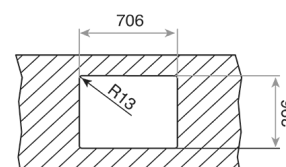

COLOR Stainless Steel

Ref. 115030008 | EAN: 8434778004281

EXTERNAL DIMENSIONS Length 580mm Width 440mm Height 200mm

RECOMMENDED ACCESSORIES

SOAP DISPENSER
REF: 115890012
EAN: 8434778004786

UNIVERSAL INOX COLANDER
REF: 40199072
EAN: 8421152144237

CLASSIC CUTTING BOARD
REF: 40199222
EAN: 8421152741498

COLOR Stainless Steel

Ref. 115000004 | EAN: 8434778004298

EXTERNAL DIMENSIONS Length 750mm Width 440mm Height 200mm

RECOMMENDED ACCESSORIES

SOAP DISPENSER
REF: 115890012
EAN: 8434778004786

UNIVERSAL INOX COLANDER
REF: 40199072
EAN: 8421152144237

CLASSIC CUTTING BOARD
REF: 40199222
EAN: 8421152741498