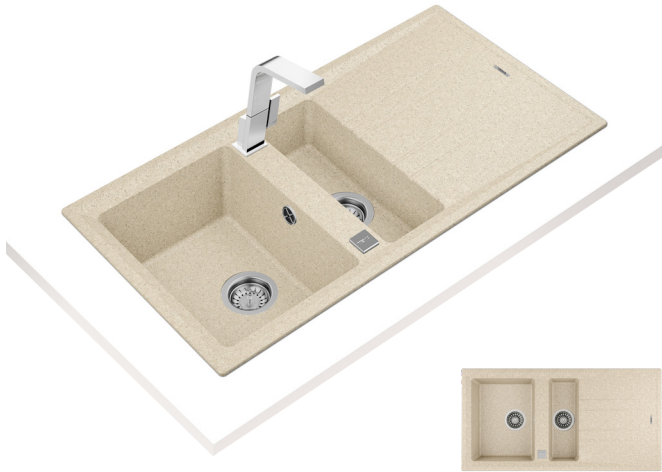

SINKS

NEW

STONE 60 B-TG 1 1/2 B 1D AUTO MAESTRO

- Tegrante+ sink
- 1 bowl, 1 auxiliary bowl and 1 drainer
- High resistance surface to impacts, thermal shocks and high temperatures
- Excellent UV resistance against decoloring
- Bacteria-free surface very easy to clean
- Inset installation
- Reversible drainer
- 80% quartz and resins
- 3 1/2" automatic basket waste with overflow and siphon
- 200 and 140 mm deep bowl
- 60 cm base unit