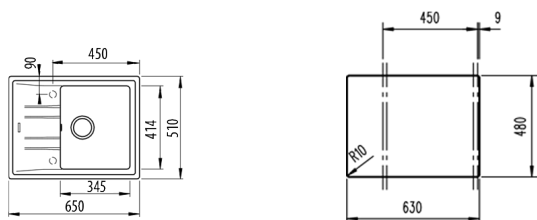

NEW

STONE 45 S-TG 1B 1D
MAESTRO

- Tegrante+ sink
- 1 bowl and 1 drainer
- High resistance surface to impacts, thermal shocks and high temperatures
- Excellent UV resistance against decoloring
- Bacteria-free surface very easy to clean
- Inset installation
- Reversible drainer
- 80% quartz and resins
- 3 1/2" manual basket waste with overflow and siphon
- 200 mm deep bowl
- 45 cm base unit