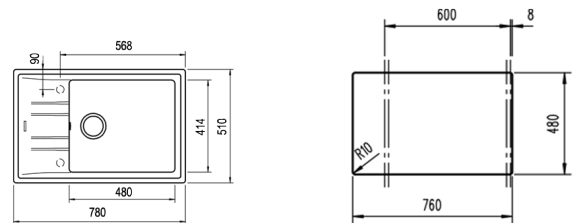

COLOR **Sandbeige**

Ref. 115330030 | EAN: 8434778006094

EXTERNAL DIMENSIONS Length 780mm Width 510mm Height 200mm

RECOMMENDED ACCESSORIES

SOAP DISPENSER
REF: 115890012
EAN: 8434778004786

BASKET VALVE DECORATIVE LID
REF: 40199510
EAN: 8421152113806