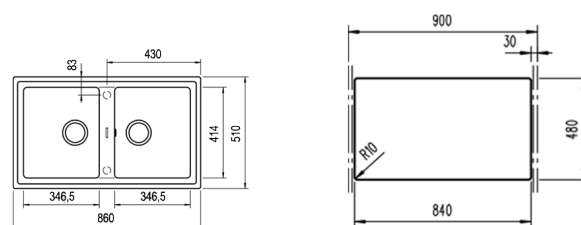

COLOR **Sandbeige**

Ref. 115260002 | EAN: 8434778005134

EXTERNAL DIMENSIONS Length 860mm Width 510mm Height 200mm

RECOMMENDED ACCESSORIES

SOAP DISPENSER
REF: 115890012
EAN: 8434778004786

BASKET VALVE DECORATIVE LID
REF: 40199510
EAN: 8421152113806