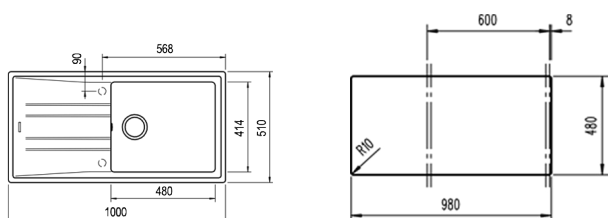

STONE 60 L-TG 1B 1D
MAESTRO

- Tegranite+ sink
- 1 bowl and 1 drainer
- High resistance surface to impacts, thermal shocks and high temperatures
- Excellent UV resistance against decoloring
- Bacteria-free surface very easy to clean
- Inset installation
- Reversible drainer
- 80% quartz and resins
- 3 1/2" manual basket waste with overflow and siphon
- 200 mm deep bowl
- 60 cm base unit