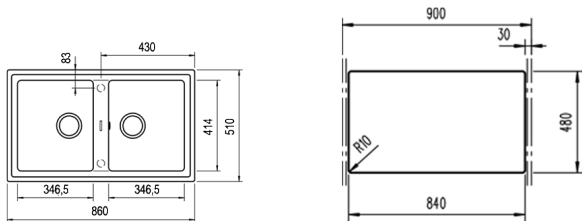

COLOR White

Ref. 115260005 | EAN: 8434778005165

EXTERNAL DIMENSIONS Length 860mm Width 510mm Height 200mm

RECOMMENDED ACCESSORIES

SOAP DISPENSER
REF: 115890012
EAN: 8434778004786

BASKET VALVE DECORATIVE LID
REF: 40199510
EAN: 8421152113806