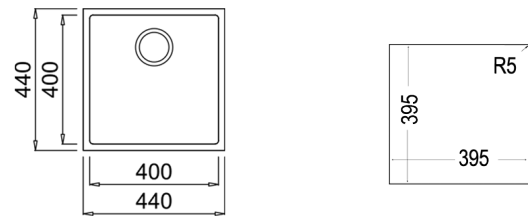

CLASSIC CUTTING BOARD
REF: 40199222
EAN: 8421152741498

NEW

SQUARE 40.40 TG MAESTRO

- Tegrante+ sink
- 1 bowl
- High resistance surface to impacts, thermal shocks and high temperatures
- Excellent UV resistance against decoloring
- Bacteria-free surface very easy to clean
- Undermount installation
- 80% quartz and resins
- 3½" manual basket waste with overflow and siphon
- 200 mm deep bowl
- 50 cm base unit