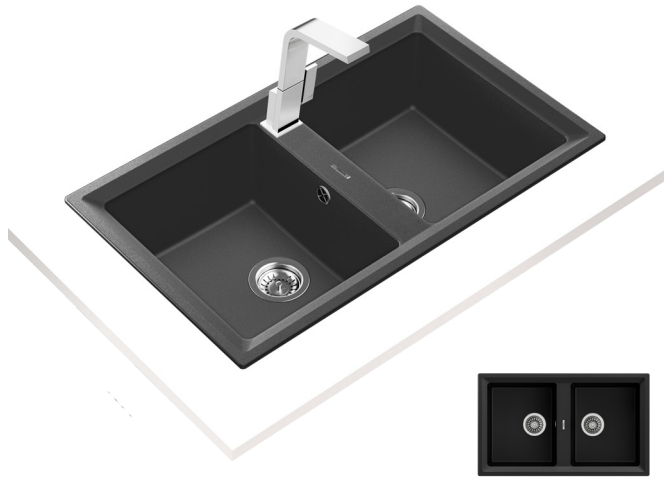

SINKS

NEW

STONE 90 B-TG 2B MAESTRO

- Tegrante+ sink
- 2 bowls
- High resistance surface to impacts, thermal shocks and high temperatures
- Excellent UV resistance against decoloring
- Bacteria-free surface very easy to clean
- Inset installation
- 80% quartz and resins
- 3 1/2" manual basket waste with overflow and siphon
- 200 mm deep bowls
- 90 cm base unit