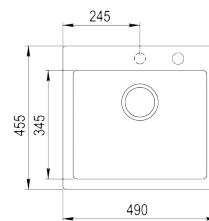

COLOR **Alugra metallic**

Ref. 40148011 | EAN: 8421152147962

EXTERNAL DIMENSIONS Length 455mm Width 490mm Height 200mm

RECOMMENDED ACCESSORIES

BASKET VALVE DECORATIVE LID
REF: 40199510
EAN: 8421152113806

COLOR **Topas beige**

Ref. 40148012 | EAN: 8421152147979

EXTERNAL DIMENSIONS Length 455mm Width 490mm Height 200mm

RECOMMENDED ACCESSORIES

BASKET VALVE DECORATIVE LID
REF: 40199510
EAN: 8421152113806