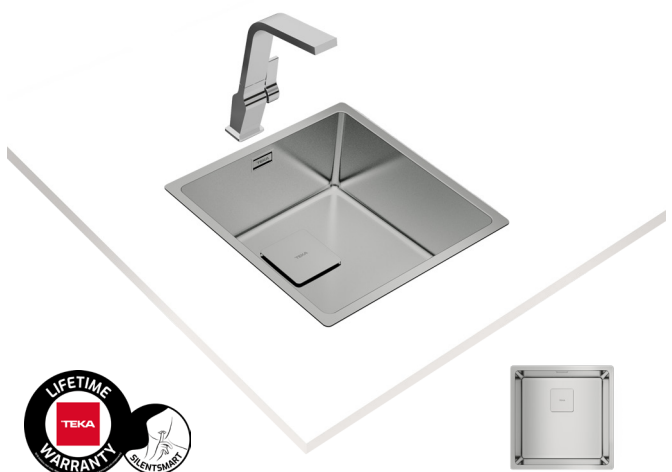

UNIVERSAL INOX COLANDER
REF: 40199072
EAN: 8421152144237

CLASSIC CUTTING BOARD
REF: 40199222
EAN: 8421152741498

SINKS

NEW

FLEXLINEA RS15 45.40 MAESTRO

- PureLine stainless steel sink
- 1 bowl
- 3-in-1 installation possibilities: undermount, top or flush
- 18/10 Stainless steel
- Easy clean radius R15 corners
- 3½" SQ manual basket waste with siphon
- Decorative SQ cover
- SilentSmart, 50% less noise
- 200 mm deep bowl
- Thick steel sheet
- 60 cm base unit

NEW

FLEXLINEA RS15 40.40 MAESTRO

- PureLine stainless steel sink
- 1 bowl
- 3-in-1 installation possibilities: undermount, top or flush
- 18/10 Stainless steel
- Easy clean radius R15 corners
- 3½" SQ manual basket waste with siphon
- Decorative SQ cover
- SilentSmart, 50% less noise
- 200 mm deep bowl
- Thick steel sheet
- 50 cm base unit