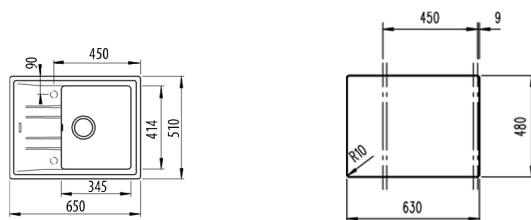

STONE 45 S-TG 1B 1D AUTO
MAESTRO

- Tegrante+ sink
- 1 bowl and 1 drainer
- High resistance surface to impacts, thermal shocks and high temperatures
- Excellent UV resistance against decoloring
- Bacteria-free surface very easy to clean
- Inset installation
- Reversible drainer
- 80% quartz and resins
- 3½" automatic basket waste with overflow and siphon
- 200 mm deep bowl
- 45 cm base unit