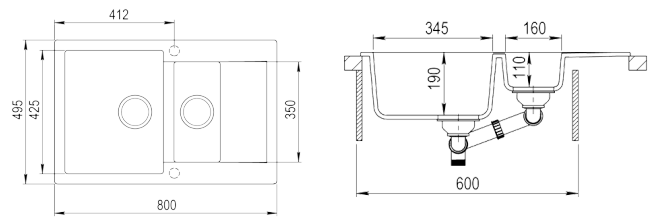

- Tequartz sink
- 1 bowl, 1 auxiliary bowl and 1 drainer
- Excellent UV resistance against decoloring
- Bacteria-free surface very easy to clean
- Inset installation
- Reversible drainer
- 3¹/₂" automatic basket waste with overflow and siphon
- 190 and 110 mm deep bowls
- 60 cm base unit