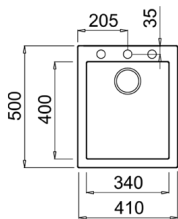

COLOR **Artic White**

Ref. 115230014 | EAN: 8434778007176

EXTERNAL DIMENSIONS Length 410mm Width 500mm Height 200mm

RECOMMENDED ACCESSORIES

SOAP DISPENSER
REF: 115890012
EAN: 8434778004786

UNIVERSAL INOX COLANDER
REF: 40199072
EAN: 8421152144237

CLASSIC CUTTING BOARD
REF: 40199222
EAN: 8421152741498