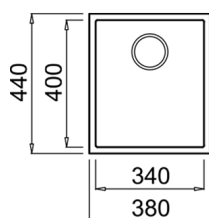

NEW

SQUARE 34.40 TG
MAESTRO

- Tegrante+ sink
- 1 bowl
- High resistance surface to impacts, thermal shocks and high temperatures
- Excellent UV resistance against decoloring
- Bacteria-free surface very easy to clean
- Undermount installation
- 80% quartz and resins
- 3½" manual basket waste with overflow and siphon
- 200 mm deep bowl
- 45 cm base unit