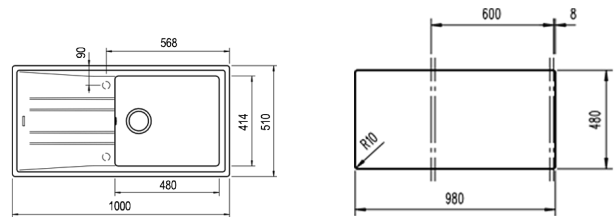

COLOR Metallic Black

Ref. 115330003 | EAN: 8434778005325

EXTERNAL DIMENSIONS Length 1000mm Width 510mm Height 200mm

RECOMMENDED ACCESSORIES

SOAP DISPENSER
REF: 115890012
EAN: 8434778004786

BASKET VALVE DECORATIVE LID
REF: 40199510
EAN: 8421152113806