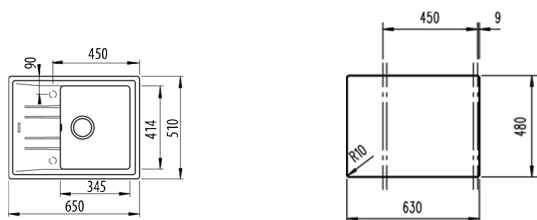

STONE 45 S-TG 1B 1D AUTO
MAESTRO

- Tegrante+ sink
- 1 bowl and 1 drainer
- High resistance surface to impacts, thermal shocks and high temperatures
- Excellent UV resistance against decoloring
- Bacteria-free surface very easy to clean
- Inset installation
- Reversible drainer
- 80% quartz and resins
- 3½" automatic basket waste with overflow and siphon
- 200 mm deep bowl
- 45 cm base unit