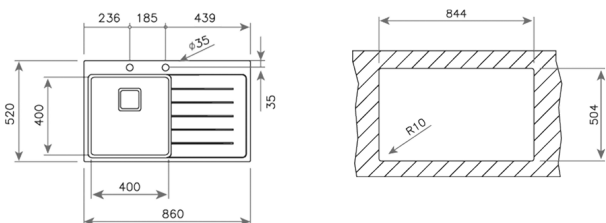

NEW

ZENIT RS15 1B 1D R 86 AUTO PRO
MAESTRO

- PureLine stainless steel sink
- 1 bowl and 1 drainer, right hand
- Inset installation
- 18/10 Stainless steel
- Easy clean radius R15 corners
- 3½" SQ automatic basket waste with siphon
- Decorative SQ cover
- SilentSmart, 50% less noise
- 200 mm deep bowl
- Soap dispenser, colander and chopping board included
- Thick steel sheet
- 50 cm base unit