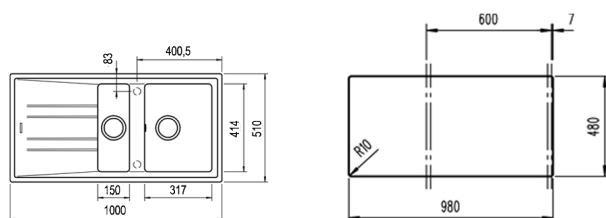

COLOR Dark Grey

Ref. 115360006 | EAN: 8434778005035

EXTERNAL DIMENSIONS Length 1000mm Width 510mm Height 200mm

RECOMMENDED ACCESSORIES

SOAP DISPENSER
REF: 115890012
EAN: 8434778004786

BASKET VALVE DECORATIVE LID
REF: 40199510
EAN: 8421152113806

COLOR Metallic Grey

Ref. 115360000 | EAN: 8434778004977

EXTERNAL DIMENSIONS Length 1000mm Width 510mm Height 200mm

RECOMMENDED ACCESSORIES

SOAP DISPENSER
REF: 115890012
EAN: 8434778004786

BASKET VALVE DECORATIVE LID
REF: 40199510
EAN: 8421152113806