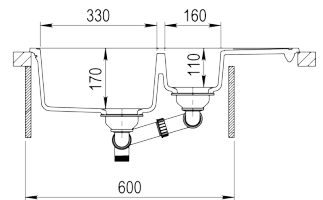

COLOR **Topasbeige**

Ref. 401480002 | EAN: 8421152136713

EXTERNAL DIMENSIONS Length 495mm Width 780mm Height 200mm

RECOMMENDED ACCESSORIES

BASKET VALVE DECORATIVE LID
REF: 40199510
EAN: 8421152113806

COLOR **Onyx black**

Ref. 115380000 | EAN: 8434778002379

EXTERNAL DIMENSIONS Length 440mm Width 760mm Height 200mm

RECOMMENDED ACCESSORIES

BASKET VALVE DECORATIVE LID
REF: 40199510
EAN: 8421152113806