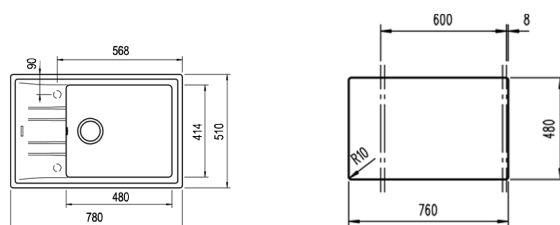

COLOR Metallic Grey

Ref. 115330028 | EAN: 8434778006070

EXTERNAL DIMENSIONS Length 780mm Width 510mm Height 200mm

RECOMMENDED ACCESSORIES

SOAP DISPENSER
REF: 115890012
EAN: 8434778004786

BASKET VALVE DECORATIVE LID
REF: 40199510
EAN: 8421152113806