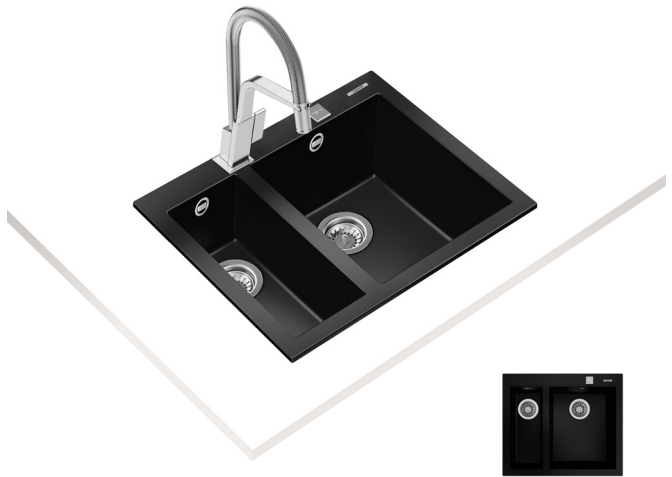

NEW

FORSQUARE 2B 590 TG AUTO MAESTRO

- Tegrinite+ sink
- 2 bowls
- High resistance surface to impacts, thermal shocks and high temperatures
- Excellent UV resistance against decoloring
- Bacteria-free surface very easy to clean
- Inset installation
- 80% quartz and resins
- 3 $\frac{1}{2}$ " automatic basket waste with overflow and siphon
- 200 and 155 mm deep bowl
- 60 cm base unit