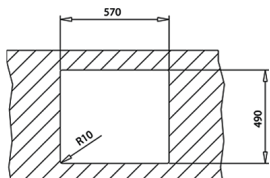

NEW

FORLINEA RS15 2B 580 AUTO
MAESTRO

- PureLine stainless steel sink
- 2 bowls
- 2-in-1 installation possibilities: top or flush
- 18/10 Stainless steel
- Easy clean radius R15 corners
- 3½" SQ automatic basket waste with siphon
- Decorative SQ cover
- SilentSmart, 50% less noise
- 200 and 140 mm deep bowls
- Thick steel sheet
- 60 cm base unit

TOP

COLOR Stainless Steel

Ref. 115030013 | EAN: 8434778004441

EXTERNAL DIMENSIONS Length 580mm Width 500mm Height 200mm

RECOMMENDED ACCESSORIES

UNIVERSAL INOX COLANDER
REF: 40199072
EAN: 8421152144237

CLASSIC CUTTING BOARD
REF: 40199222
EAN: 8421152741498

NEW

FORLINEA RS15 2B 580
MAESTRO

- PureLine stainless steel sink
- 2 bowls
- 2-in-1 installation possibilities: top or flush
- 18/10 Stainless steel
- Easy clean radius R15 corners
- 3½" SQ manual basket waste with siphon
- Decorative SQ cover
- SilentSmart, 50% less noise
- 200 and 140 mm deep bowls
- Thick steel sheet
- 60 cm base unit

COLOR Stainless Steel

Ref. 115030014 | EAN: 8434778004458

EXTERNAL DIMENSIONS Length 580mm Width 500mm Height 200mm

RECOMMENDED ACCESSORIES

UNIVERSAL INOX COLANDER
REF: 40199072
EAN: 8421152144237

CLASSIC CUTTING BOARD
REF: 40199222
EAN: 8421152741498