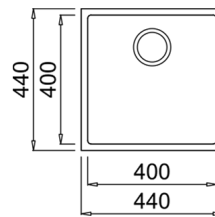

COLOR **Avena Beige**

Ref. 115230027 | EAN: 8434778007442

EXTERNAL DIMENSIONS Length 440mm Width 440mm Height 200mm

RECOMMENDED ACCESSORIES

SOAP DISPENSER
REF: 115890012
EAN: 8434778004786

UNIVERSAL INOX COLANDER
REF: 40199072
EAN: 8421152144237

CLASSIC CUTTING BOARD
REF: 40199222
EAN: 8421152741498

COLOR **Artic White**

Ref. 115230029 | EAN: 8434778007466

EXTERNAL DIMENSIONS Length 440mm Width 440mm Height 200mm

RECOMMENDED ACCESSORIES

SOAP DISPENSER
REF: 115890012
EAN: 8434778004786

UNIVERSAL INOX COLANDER
REF: 40199072
EAN: 8421152144237

CLASSIC CUTTING BOARD
REF: 40199222
EAN: 8421152741498