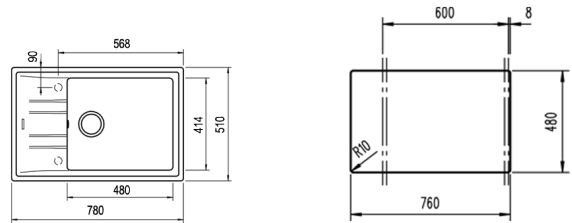

COLOR **Dark Grey**

Ref. 115330041 | EAN: 8434778006490

EXTERNAL DIMENSIONS Length 780mm Width 510mm Height 200mm

RECOMMENDED ACCESSORIES

BASKET VALVE DECORATIVE LID
REF: 40199510
EAN: 8421152113806