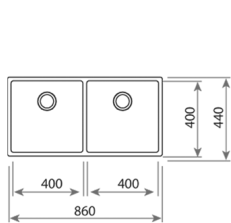

NEW

BE LINEA RS15 2B 740 MAESTRO

- PureLine stainless steel sink
- 2 bowls
- Undermount installation
- 18/10 Stainless steel
- Easy clean radius R15 corners
- 3½" manual basket waste with siphon
- SilentSmart, 50% less noise
- 200 mm deep bowls
- Thick steel sheet
- 80 cm base unit