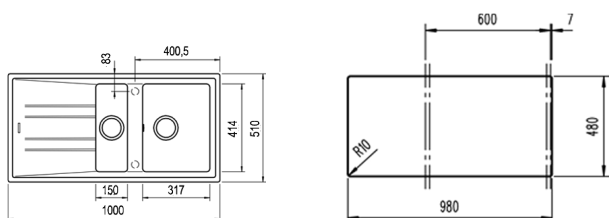

COLOR White
Ref. 115360005 | EAN: 8434778005028

EXTERNAL DIMENSIONS Length 1000mm Width 510mm Height 200mm

RECOMMENDED ACCESSORIES

SOAP DISPENSER
REF: 115890012
EAN: 8434778004786

BASKET VALVE DECORATIVE LID
REF: 40199510
EAN: 8421152113806