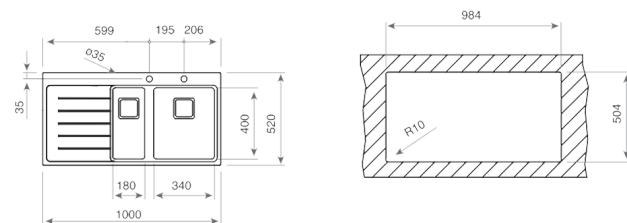

COLOR **Stainless Steel**

Ref. 115130001 | EAN: 8434778004557

EXTERNAL DIMENSIONS Length 1000mm Width 520mm Height 200mm

INCLUDED ACCESSORIES

BAMBOO CUTTING BOARD
REF: 40199236
EAN: 8421152143667

SOAP DISPENSER
REF: 115890012
EAN: 8434778004786

COLOR Stainless Steel

Ref. 115130002 | EAN: 8434778004564

EXTERNAL DIMENSIONS Length 1000mm Width 520mm Height 200mm

RECOMMENDED ACCESSORIES

BAMBOO CUTTING BOARD
REF: 40199236
EAN: 8421152143667

SOAP DISPENSER
REF: 115890012
EAN: 8434778004786