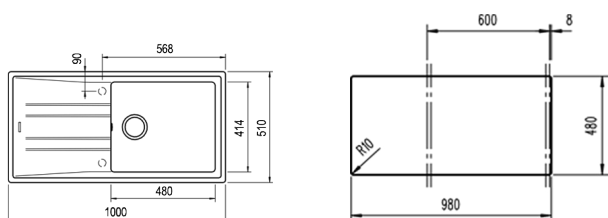

COLOR Metallic Grey

Ref. 115330007 | EAN: 8434778005882

EXTERNAL DIMENSIONS Length 1000mm Width 510mm Height 200mm

RECOMMENDED ACCESSORIES

BASKET VALVE DECORATIVE LID
REF: 40199510
EAN: 8421152113806