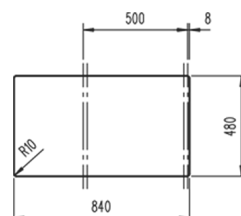

COLOR **Topasbeige**

Ref. 115330018 | EAN: 8434778005974

EXTERNAL DIMENSIONS Length 860mm Width 510mm Height 200mm

RECOMMENDED ACCESSORIES

SOAP DISPENSER
REF: 115890012
EAN: 8434778004786

BASKET VALVE DECORATIVE LID
REF: 40199510
EAN: 8421152113806

COLOR **Sandbeige**

Ref. 115330016 | EAN: 8434778005950

EXTERNAL DIMENSIONS Length 860mm Width 510mm Height 200mm

RECOMMENDED ACCESSORIES

SOAP DISPENSER
REF: 115890012
EAN: 8434778004786

BASKET VALVE DECORATIVE LID
REF: 40199510
EAN: 8421152113806