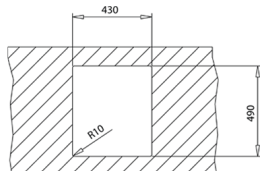

NEW

FORLINEA RS15 40.40 AUTO
MAESTRO

- PureLine stainless steel sink
- 1 bowl
- 2-in-1 installation possibilities: top or flush
- 18/10 Stainless steel
- Easy clean radius R15 corners
- 3½" SQ automatic basket waste with siphon
- Decorative SQ cover
- SilentSmart, 50% less noise
- 200 mm deep bowl
- Thick steel sheet
- 50 cm base unit

TOP

COLOR Stainless Steel

Ref. 115000019 | EAN: 8434778004489

EXTERNAL DIMENSIONS Length 440mm Width 500mm Height 200mm

RECOMMENDED ACCESSORIES

UNIVERSAL INOX COLANDER
REF: 40199072
EAN: 8421152144237

CLASSIC CUTTING BOARD
REF: 40199222
EAN: 8421152741498

NEW

FORLINEA RS15 40.40
MAESTRO

- PureLine stainless steel sink
- 1 bowl
- 2-in-1 installation possibilities: top or flush
- 18/10 Stainless steel
- Easy clean radius R15 corners
- 3½" SQ manual basket waste with siphon
- Decorative SQ cover
- SilentSmart, 50% less noise
- 200 mm deep bowl
- Thick steel sheet
- 50 cm base unit

COLOR Stainless Steel

Ref. 115000020 | EAN: 8434778004496

EXTERNAL DIMENSIONS Length 440mm Width 500mm Height 200mm

RECOMMENDED ACCESSORIES

UNIVERSAL INOX COLANDER
REF: 40199072
EAN: 8421152144237

CLASSIC CUTTING BOARD
REF: 40199222
EAN: 8421152741498