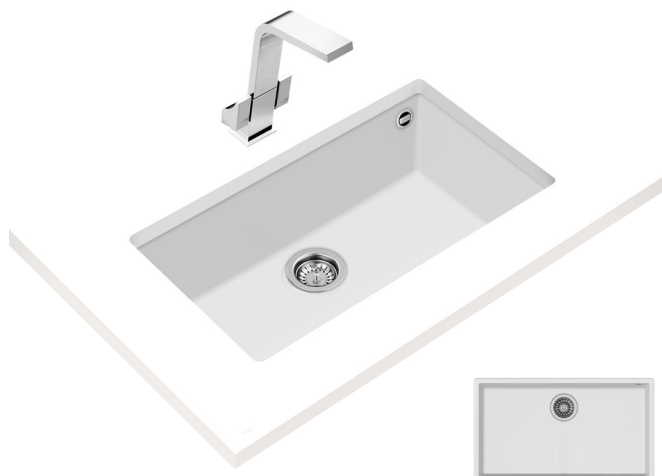

NEW

SQUARE 72.40 TG
MAESTRO

- Tegrante+ sink
- 1 bowl
- High resistance surface to impacts, thermal shocks and high temperatures
- Excellent UV resistance against decoloring
- Bacteria-free surface very easy to clean
- Undermount installation
- 80% quartz and resins
- 3½" manual basket waste with overflow and siphon
- 200 mm deep bowl
- 80 cm base unit