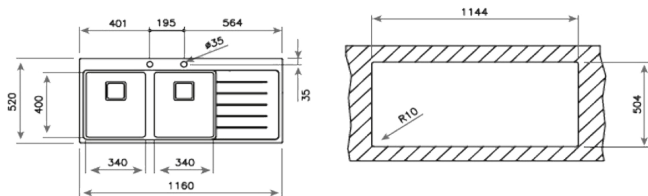

COLOR **Stainless Steel**

Ref. 115160003 | EAN: 8434778004502

EXTERNAL DIMENSIONS Length 1160mm Width 520mm Height 200mm

RECOMMENDED ACCESSORIES

BAMBOO CUTTING BOARD
REF: 40199236
EAN: 8421152143667

SOAP DISPENSER
REF: 115890012
EAN: 8434778004786