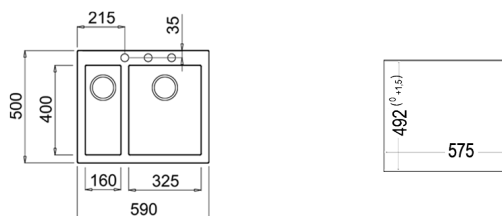

FORSQUARE 2B 590 TG AUTO
MAESTRO

- Tegranite+ sink
- 2 bowls
- High resistance surface to impacts, thermal shocks and high temperatures
- Excellent UV resistance against decoloring
- Bacteria-free surface very easy to clean
- Inset installation
- 80% quartz and resins
- 3½" automatic basket waste with overflow and siphon
- 200 and 155 mm deep bowl
- 60 cm base unit