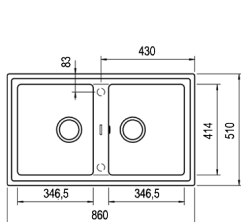

COLOR Carbon

Ref. 115260001 | EAN: 8434778005127

EXTERNAL DIMENSIONS Length 860mm Width 510mm Height 200mm

RECOMMENDED ACCESSORIES

SOAP DISPENSER
REF: 115890012
EAN: 8434778004786

BASKET VALVE DECORATIVE LID
REF: 40199510
EAN: 8421152113806

COLOR Metallic Black

Ref. 115260003 | EAN: 8434778005141

EXTERNAL DIMENSIONS Length 860mm Width 510mm Height 200mm

RECOMMENDED ACCESSORIES

SOAP DISPENSER
REF: 115890012
EAN: 8434778004786

BASKET VALVE DECORATIVE LID
REF: 40199510
EAN: 8421152113806