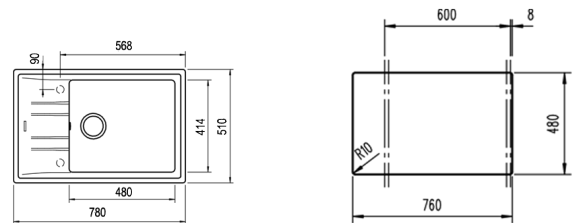

- Tegrante+ sink
- 1 bowl and 1 drainer
- High resistance surface to impacts, thermal shocks and high temperatures
- Excellent UV resistance against decoloring
- Bacteria-free surface very easy to clean
- Inset installation
- Reversible drainer
- 80% quartz and resins
- 3¹/₂" automatic basket waste with overflow and siphon
- 200 mm deep bowl
- 60 cm base unit