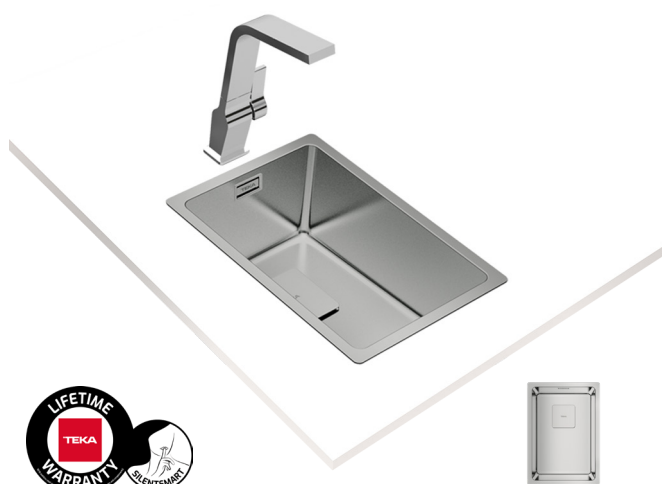

- PureLine stainless steel sink
- 1 bowl
- 3-in-1 installation possibilities: undermount, top or flush
- 18/10 Stainless steel
- Easy clean radius R15 corners
- 3½" SQ manual basket waste with siphon
- Decorative SQ cover
- SilentSmart, 50% less noise
- 200 mm deep bowl
- Thick steel sheet
- 45 cm base unit