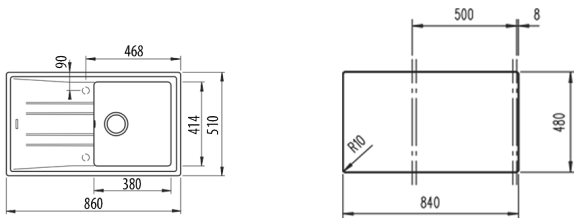

COLOR Dark Grey

Ref. 115330020 | EAN: 8434778005998

EXTERNAL DIMENSIONS Length 860mm Width 510mm Height 200mm

RECOMMENDED ACCESSORIES

SOAP DISPENSER
REF: 115890012
EAN: 8434778004786

BASKET VALVE DECORATIVE LID
REF: 40199510
EAN: 8421152113806