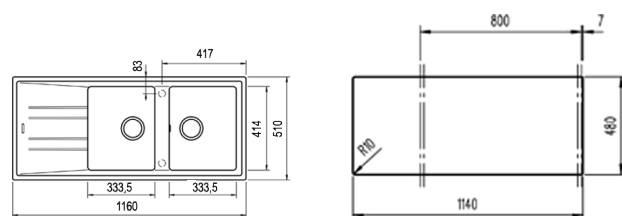

STONE 80 B-TG 2B 1D
MAESTRO

- Tegrante+ sink
- 2 bowls and 1 drainer
- High resistance surface to impacts, thermal shocks and high temperatures
- Excellent UV resistance against decoloring
- Bacteria-free surface very easy to clean
- Inset installation
- Reversible drainer
- 80% quartz and resins
- 3 1/2" manual basket waste with overflow and siphon
- 200 mm deep bowl
- 80 cm base unit