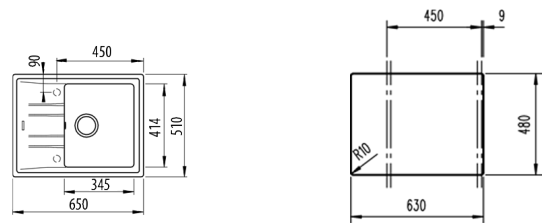

COLOR Carbon

Ref. 115330050 | EAN: 8434778006582

EXTERNAL DIMENSIONS Length 650mm Width 510mm Height 200mm

RECOMMENDED ACCESSORIES

BASKET VALVE DECORATIVE LID
REF: 40199510
EAN: 8421152113806