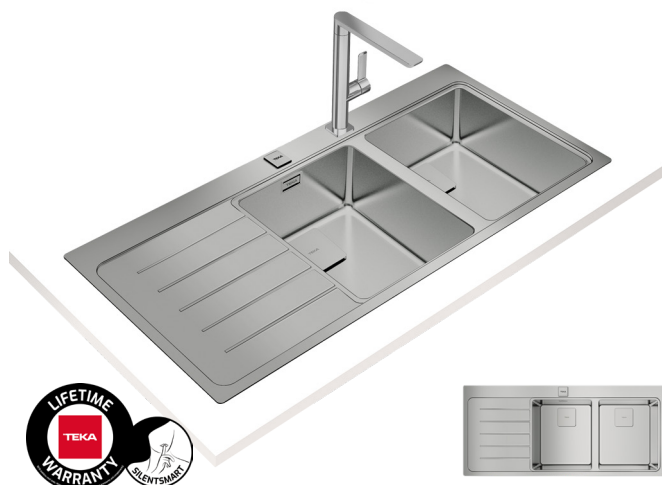

NEW

ZENIT RS15 2B 1D L AUTO PRO
MAESTRO

- PureLine stainless steel sink
- 2 bowls and 1 drainer, left hand
- Inset installation
- 18/10 Stainless steel
- Easy clean radius R15 corners
- 3½" SQ automatic basket waste with siphon
- Decorative SQ cover
- SilentSmart, 50% less noise
- 200 mm deep bowls
- Soap dispenser, colander and chopping board included
- Thick steel sheet
- 80 cm base unit