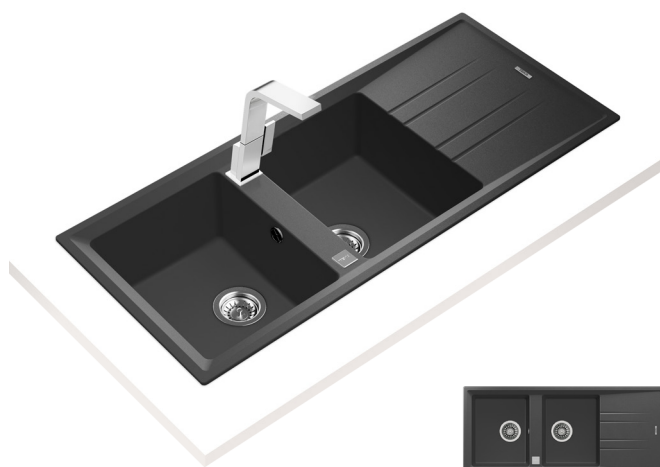

NEW

STONE 80 B-TG 2B 1D AUTO MAESTRO

- Tegrante+ sink
- 2 bowls and 1 drainer
- High resistance surface to impacts, thermal shocks and high temperatures
- Excellent UV resistance against decoloring
- Bacteria-free surface very easy to clean
- Inset installation
- Reversible drainer
- 80% quartz and resins
- 3½" automatic basket waste with overflow and siphon
- 200 mm deep bowl
- 80 cm base unit