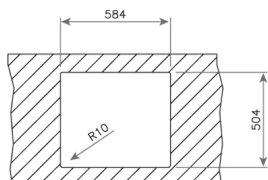

NEW

ZENIT RS15 1B AUTO PRO
MAESTRO

- PureLine stainless steel sink
- 1 bowl
- Inset installation
- 18/10 Stainless steel
- Easy clean radius R15 corners
- 3½" SQ automatic basket waste with siphon
- Decorative SQ cover
- SilentSmart, 50% less noise
- 200 mm deep bowl
- Soap dispenser, colander and chopping board included
- Thick steel sheet
- 60 cm base unit