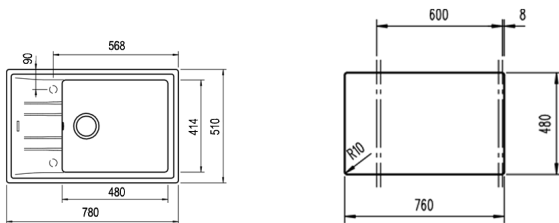

COLOR **Topasbeige**

Ref. 115330032 | EAN: 8434778006117

EXTERNAL DIMENSIONS Length 780mm Width 510mm Height 200mm

RECOMMENDED ACCESSORIES

SOAP DISPENSER
REF: 115890012
EAN: 8434778004786

BASKET VALVE DECORATIVE LID
REF: 40199510
EAN: 8421152113806