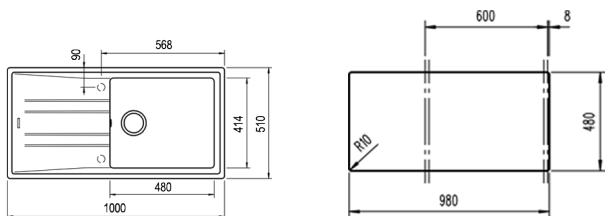

COLOR **Metallic Black**

Ref. 115330010 | EAN: 8434778005905

EXTERNAL DIMENSIONS Length 1000mm Width 510mm Height 200mm

RECOMMENDED ACCESSORIES

BASKET VALVE DECORATIVE LID
REF: 40199510
EAN: 8421152113806