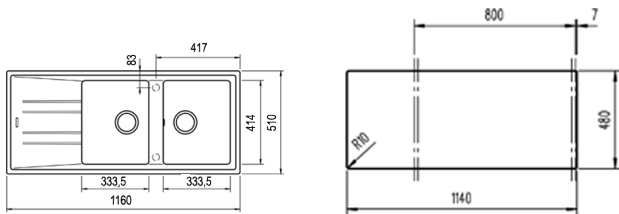

COLOR **Metallic Grey**

Ref. 115400008 | EAN: 8434778004908

EXTERNAL DIMENSIONS Length 1160mm Width 510mm Height 200mm

RECOMMENDED ACCESSORIES

BASKET VALVE DECORATIVE LID
REF: 40199510
EAN: 8421152113806