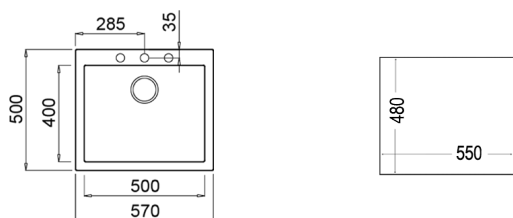

COLOR Avena Beige

Ref. 115230007 | EAN: 8434778007107

EXTERNAL DIMENSIONS Length 570mm Width 500mm Height 200mm

RECOMMENDED ACCESSORIES

SOAP DISPENSER
REF: 115890012
EAN: 8434778004786

UNIVERSAL INOX COLANDER
REF: 40199072
EAN: 8421152144237

CLASSIC CUTTING BOARD
REF: 40199222
EAN: 8421152741498