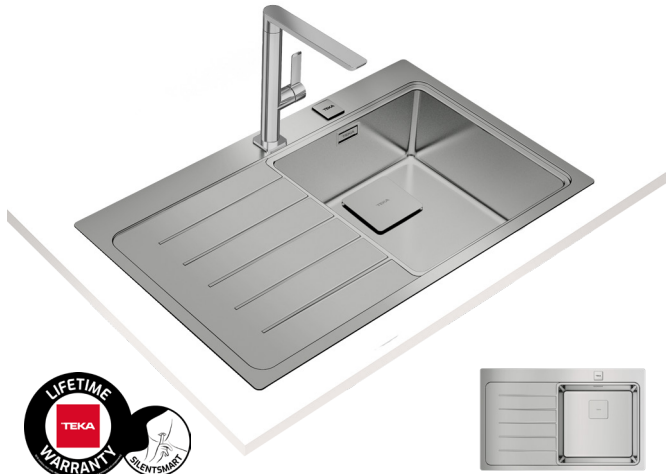

NEW

ZENIT RS15 1B 1D L 86 AUTO PRO MAESTRO

- PureLine stainless steel sink
- 1 bowl and 1 drainer, left hand
- Inset installation
- 18/10 Stainless steel
- Easy clean radius R15 corners
- 3½" SQ automatic basket waste with siphon
- Decorative SQ cover
- SilentSmart, 50% less noise
- 200 mm deep bowl
- Soap dispenser, colander and chopping board included
- Thick steel sheet
- 50 cm base unit