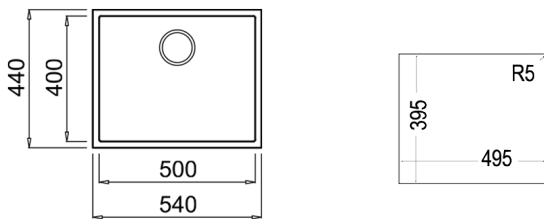

COLOR ■ Black

Ref. 115230020 | EAN: 8434778007374

EXTERNAL DIMENSIONS Length 540mm Width 440mm Height 200mm

RECOMMENDED ACCESSORIES

SOAP DISPENSER
REF: 115890012
EAN: 8434778004786

UNIVERSAL INOX COLANDER
REF: 40199072
EAN: 8421152144237

CLASSIC CUTTING BOARD
REF: 40199222
EAN: 8421152741498