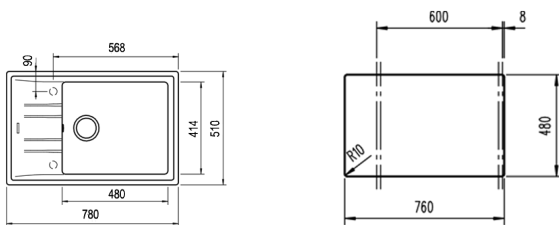

COLOR Carbon

Ref. 115330029 | EAN: 8434778006087

EXTERNAL DIMENSIONS Length 780mm Width 510mm Height 200mm

RECOMMENDED ACCESSORIES

SOAP DISPENSER
REF: 115890012
EAN: 8434778004786

BASKET VALVE DECORATIVE LID
REF: 40199510
EAN: 8421152113806