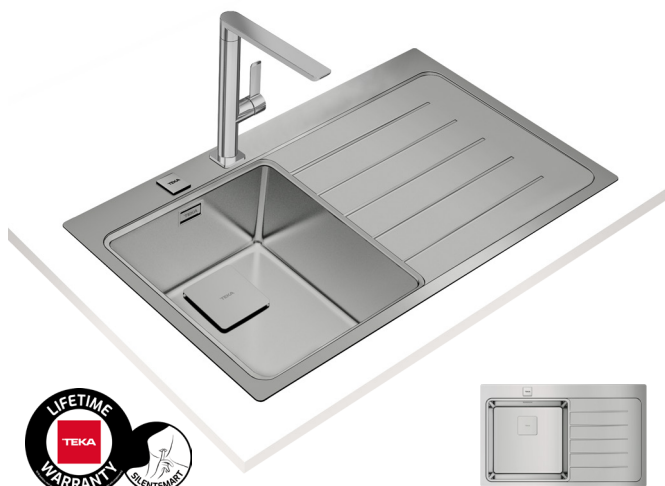

NEW

ZENIT RS15 1B 1D R 86 AUTO
MAESTRO

- PureLine stainless steel sink
- 1 bowl and 1 drainer, right hand
- Inset installation
- 18/10 Stainless steel
- Easy clean radius R15 corners
- 3½" SQ automatic basket waste with siphon
- Decorative SQ cover
- SilentSmart, 50% less noise
- 200 mm deep bowl
- Thick steel sheet
- 50 cm base unit