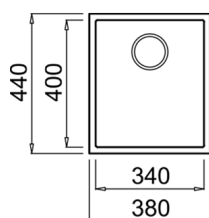

CLASSIC CUTTING BOARD
REF: 40199222
EAN: 8421152741498

NEW

SQUARE 34.40 TG
MAESTRO

- Tegranite+ sink
- 1 bowl
- High resistance surface to impacts, thermal shocks and high temperatures
- Excellent UV resistance against decoloring
- Bacteria-free surface very easy to clean
- Undermount installation
- 80% quartz and resins
- 3½" manual basket waste with overflow and siphon
- 200 mm deep bowl
- 45 cm base unit