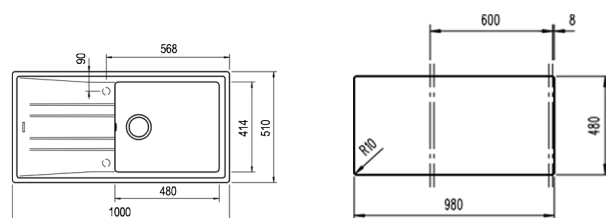

COLOR White

Ref. 115330005 | EAN: 8434778005363

EXTERNAL DIMENSIONS Length 1000mm Width 510mm Height 200mm

RECOMMENDED ACCESSORIES

SOAP DISPENSER
REF: 115890012
EAN: 8434778004786

BASKET VALVE DECORATIVE LID
REF: 40199510
EAN: 8421152113806

COLOR Carbon

Ref. 115330008 | EAN: 8434778006162

EXTERNAL DIMENSIONS Length 1000mm Width 510mm Height 200mm

RECOMMENDED ACCESSORIES

BASKET VALVE DECORATIVE LID
REF: 40199510
EAN: 8421152113806