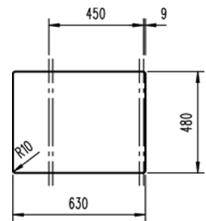

COLOR **Dark Grey**

Ref. 115330048 | EAN: 8434778006568

EXTERNAL DIMENSIONS Length 650mm Width 510mm Height 200mm

RECOMMENDED ACCESSORIES

SOAP DISPENSER
REF: 115890012
EAN: 8434778004786

BASKET VALVE DECORATIVE LID
REF: 40199510
EAN: 8421152113806

COLOR **Metallic Grey**

Ref. 115330042 | EAN: 8434778006506

EXTERNAL DIMENSIONS Length 650mm Width 510mm Height 200mm

RECOMMENDED ACCESSORIES

SOAP DISPENSER
REF: 115890012
EAN: 8434778004786

BASKET VALVE DECORATIVE LID
REF: 40199510
EAN: 8421152113806