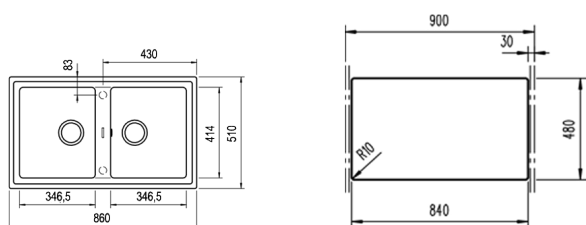

COLOR **Topasbeige**

Ref. 115260004 | EAN: 8434778005158

EXTERNAL DIMENSIONS Length 860mm Width 510mm Height 200mm

RECOMMENDED ACCESSORIES

SOAP DISPENSER
REF: 115890012
EAN: 8434778004786

BASKET VALVE DECORATIVE LID
REF: 40199510
EAN: 8421152113806