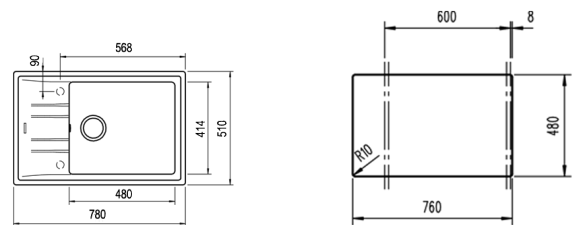

COLOR Metallic Black

Ref. 115330031 | EAN: 8434778006100

EXTERNAL DIMENSIONS Length 780mm Width 510mm Height 200mm

RECOMMENDED ACCESSORIES

SOAP DISPENSER
REF: 115890012
EAN: 8434778004786

BASKET VALVE DECORATIVE LID
REF: 40199510
EAN: 8421152113806