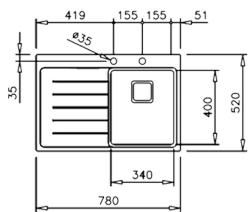

NEW

ZENIT RS15 1B 1D L 78 AUTO PRO MAESTRO

- PureLine stainless steel sink
- 1 bowl and 1 drainer, left hand
- Inset installation
- 18/10 Stainless steel
- Easy clean radius R15 corners
- 3½" SQ automatic basket waste with siphon
- Decorative SQ cover
- SilentSmart, 50% less noise
- 200 mm deep bowl
- Soap dispenser, colander and chopping board included
- Thick steel sheet
- 45 cm base unit