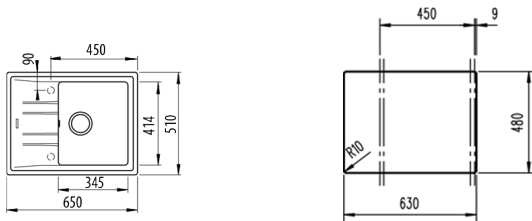

- Tegrante+ sink
- 1 bowl and 1 drainer
- High resistance surface to impacts, thermal shocks and high temperatures
- Excellent UV resistance against decoloring
- Bacteria-free surface very easy to clean
- Inset installation
- Reversible drainer
- 80% quartz and resins
- 3¹/₂" automatic basket waste with overflow and siphon
- 200 mm deep bowl
- 45 cm base unit