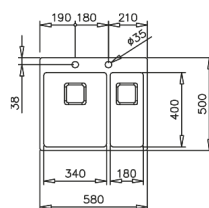

NEW

FORLINEA RS15 2B 580 AUTO
MAESTRO

- PureLine stainless steel sink
- 2 bowls
- 2-in-1 installation possibilities: top or flush
- 18/10 Stainless steel
- Easy clean radius R15 corners
- 3½" SQ automatic basket waste with siphon
- Decorative SQ cover
- SilentSmart, 50% less noise
- 200 and 140 mm deep bowls
- Thick steel sheet
- 60 cm base unit

COLOR Stainless Steel

Ref. 115030013 | EAN: 8434778004441

EXTERNAL DIMENSIONS Length 580mm Width 500mm Height 200mm

RECOMMENDED ACCESSORIES

UNIVERSAL INOX COLANDER
REF: 40199072
EAN: 8421152144237

CLASSIC CUTTING BOARD
REF: 40199222
EAN: 8421152741498

NEW

FORLINEA RS15 2B 580
MAESTRO

- PureLine stainless steel sink
- 2 bowls
- 2-in-1 installation possibilities: top or flush
- 18/10 Stainless steel
- Easy clean radius R15 corners
- 3½" SQ manual basket waste with siphon
- Decorative SQ cover
- SilentSmart, 50% less noise
- 200 and 140 mm deep bowls
- Thick steel sheet
- 60 cm base unit

COLOR Stainless Steel

Ref. 115030014 | EAN: 8434778004458

EXTERNAL DIMENSIONS Length 580mm Width 500mm Height 200mm

RECOMMENDED ACCESSORIES

UNIVERSAL INOX COLANDER
REF: 40199072
EAN: 8421152144237

CLASSIC CUTTING BOARD
REF: 40199222
EAN: 8421152741498