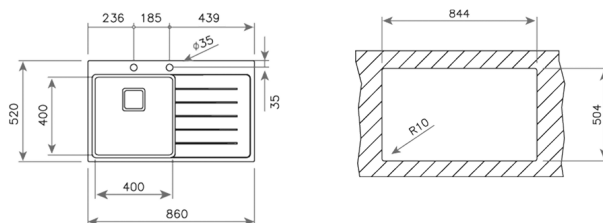

COLOR **Stainless Steel**

Ref. 115030015 | EAN: 8434778004588

EXTERNAL DIMENSIONS Length 860mm Width 520mm Height 200mm

RECOMMENDED ACCESSORIES

BAMBOO CUTTING BOARD
REF: 40199236
EAN: 8421152143667

SOAP DISPENSER
REF: 115890012
EAN: 8434778004786

UNIVERSAL INOX COLANDER
REF: 40199072
EAN: 8421152144237

COLOR **Stainless Steel**

Ref. 115030016 | EAN: 8434778004595

EXTERNAL DIMENSIONS Length 860mm Width 520mm Height 200mm

INCLUDED ACCESSORIES

BAMBOO CUTTING BOARD
REF: 40199236
EAN: 8421152143667

COLOR Stainless Steel

Ref. 115100003 | EAN: 8434778004601

EXTERNAL DIMENSIONS Length 860mm Width 520mm Height 200mm

RECOMMENDED ACCESSORIES

BAMBOO CUTTING BOARD
REF: 40199236
EAN: 8421152143667

SOAP DISPENSER
REF: 115890012
EAN: 8434778004786