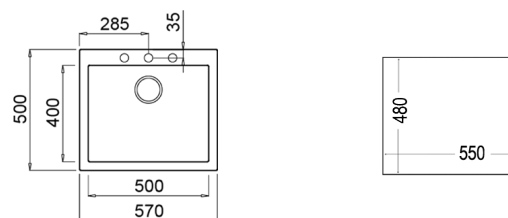

COLOR Artic White

Ref. 115230009 | EAN: 8434778007121

EXTERNAL DIMENSIONS Length 570mm Width 500mm Height 200mm

RECOMMENDED ACCESSORIES

SOAP DISPENSER
REF: 115890012
EAN: 8434778004786

UNIVERSAL INOX COLANDER
REF: 40199072
EAN: 8421152144237

CLASSIC CUTTING BOARD
REF: 40199222
EAN: 8421152741498