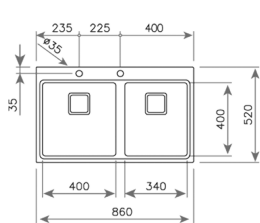

NEW

ZENIT RS15 2B 86 AUTO PRO MAESTRO

- PureLine stainless steel sink
- 2 bowls
- Inset installation
- 18/10 Stainless steel
- Easy clean radius R15 corners
- 3½" SQ automatic basket waste with siphon
- Decorative SQ cover
- SilentSmart, 50% less noise
- 200 mm deep bowls
- Soap dispenser, colander and chopping board included
- Thick steel sheet
- 90 cm base unit