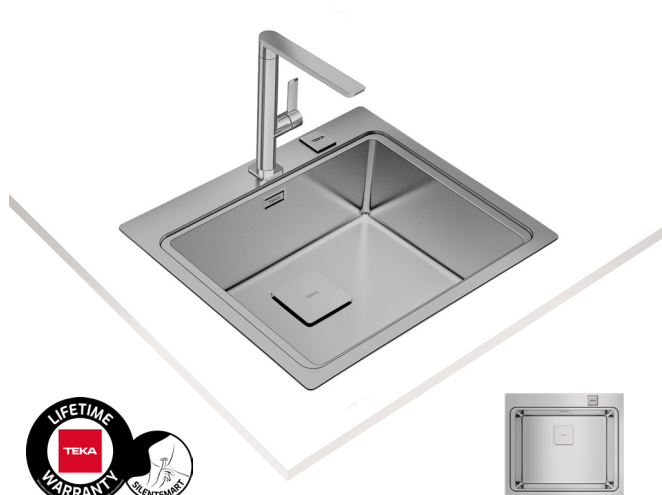

SOAP DISPENSER
REF: 115890012
EAN: 8434778004786

UNIVERSAL INOX COLANDER
REF: 40199072
EAN: 8421152144237

NEW

ZENIT RS15 1B AUTO
MAESTRO

- PureLine stainless steel sink
- 1 bowl
- Inset installation
- 18/10 Stainless steel
- Easy clean radius R15 corners
- 3½" SQ automatic basket waste with siphon
- Decorative SQ cover
- SilentSmart, 50% less noise
- 200 mm deep bowl
- Thick steel sheet
- 60 cm base unit

NEW

ZENIT RS15 1B AUTO PRO
MAESTRO

- PureLine stainless steel sink
- 1 bowl
- Inset installation
- 18/10 Stainless steel
- Easy clean radius R15 corners
- 3½" SQ automatic basket waste with siphon
- Decorative SQ cover
- SilentSmart, 50% less noise
- 200 mm deep bowl
- Soap dispenser, colander and chopping board included
- Thick steel sheet
- 60 cm base unit