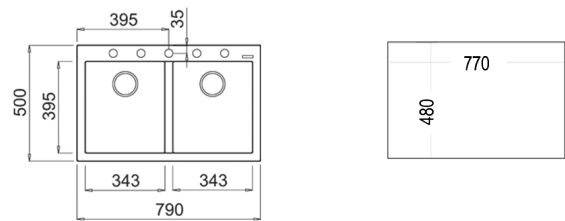

COLOR █ Stone Grey

Ref. 115260015 | EAN: 8434778006704

EXTERNAL DIMENSIONS Length 790mm Width 500mm Height 200mm

RECOMMENDED ACCESSORIES

SOAP DISPENSER
REF: 115890012
EAN: 8434778004786

CLASSIC CUTTING BOARD
REF: 40199222
EAN: 8421152741498