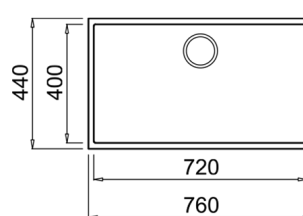

COLOR Artic White

Ref. 115260033 | EAN: 8434778007312

EXTERNAL DIMENSIONS Length 560mm Width 440mm Height 200mm

RECOMMENDED ACCESSORIES

SOAP DISPENSER
REF: 115890012
EAN: 8434778004786

UNIVERSAL INOX COLANDER
REF: 40199072
EAN: 8421152144237

CLASSIC CUTTING BOARD
REF: 40199222
EAN: 8421152741498

COLOR Black

Ref. 115230015 | EAN: 8434778007329

EXTERNAL DIMENSIONS Length 760mm Width 440mm Height 200mm

RECOMMENDED ACCESSORIES

CLASSIC CUTTING BOARD
REF: 40199222
EAN: 8421152741498

SOAP DISPENSER
REF: 115890012
EAN: 8434778004786

UNIVERSAL INOX COLANDER
REF: 40199072
EAN: 8421152144237