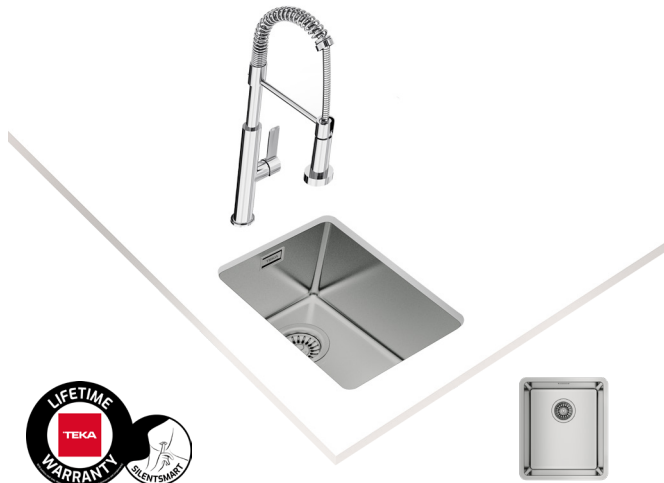

SINKS

NEW

BE LINEA RS15 27.40 MAESTRO

- PureLine stainless steel sink
- 1 bowl
- Undermount installation
- 18/10 Stainless steel
- Easy clean radius R15 corners
- 3½" manual basket waste with siphon
- SilentSmart, 50% less noise
- 200 mm deep bowl
- Thick steel sheet
- 45 cm base unit