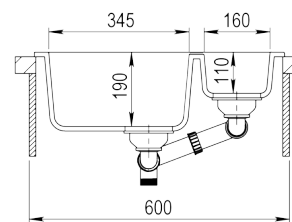

COLOR Artic White

Ref. 115230034 | EAN: 8434778007510

EXTERNAL DIMENSIONS Length 380mm Width 440mm Height 200mm

RECOMMENDED ACCESSORIES

SOAP DISPENSER
REF: 115890012
EAN: 8434778004786

UNIVERSAL INOX COLANDER
REF: 40199072
EAN: 8421152144237

CLASSIC CUTTING BOARD
REF: 40199222
EAN: 8421152741498

COLOR Onyx black

Ref. 40148030 | EAN: 8421152147986

EXTERNAL DIMENSIONS Length 495mm Width 610mm Height 200mm

RECOMMENDED ACCESSORIES

BASKET VALVE DECORATIVE LID
REF: 40199510
EAN: 8421152113806