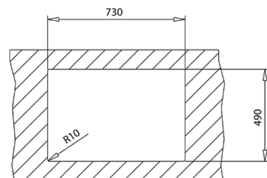

SINKS

NEW

FORLINEA RS15 2B 740 AUTO MAESTRO

- PureLine stainless steel sink
- 1 bowl
- 2-in-1 installation possibilities: top or flush
- 18/10 Stainless steel
- Easy clean radius R15 corners
- 3½" SQ automatic basket waste with siphon
- Decorative SQ cover
- SilentSmart, 50% less noise
- 200 mm deep bowls
- Thick steel sheet
- 80 cm base unit

TOP

FLUSH

COLOR Stainless Steel

Ref. 115030011 | EAN: 8434778004434

EXTERNAL DIMENSIONS Length 740mm Width 500mm Height 200mm

RECOMMENDED ACCESSORIES

UNIVERSAL INOX COLANDER
REF: 40199072
EAN: 8421152144237

CLASSIC CUTTING BOARD
REF: 40199222
EAN: 8421152741498

NEW

FORLINEA RS15 2B 740 MAESTRO

- PureLine stainless steel sink
- 1 bowl
- 2-in-1 installation possibilities: top or flush
- 18/10 Stainless steel
- Easy clean radius R15 corners
- 3½" SQ manual basket waste with siphon
- Decorative SQ cover
- SilentSmart, 50% less noise
- 200 mm deep bowls
- Thick steel sheet
- 80 cm base unit

TOP

FLUSH

COLOR Stainless Steel

Ref. 115030012 | EAN: 8434778005356

EXTERNAL DIMENSIONS Length 740mm Width 500mm Height 200mm

RECOMMENDED ACCESSORIES

UNIVERSAL INOX COLANDER
REF: 40199072
EAN: 8421152144237

CLASSIC CUTTING BOARD
REF: 40199222
EAN: 8421152741498