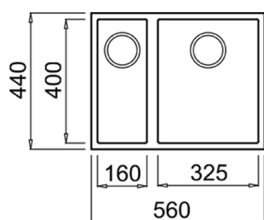

NEW

SQUARE 72.40 TG
MAESTRO

- Tegrante+ sink
- 1 bowl
- High resistance surface to impacts, thermal shocks and high temperatures
- Excellent UV resistance against decoloring
- Bacteria-free surface very easy to clean
- Undermount installation
- 80% quartz and resins
- 3½" manual basket waste with overflow and siphon
- 200 mm deep bowl
- 80 cm base unit