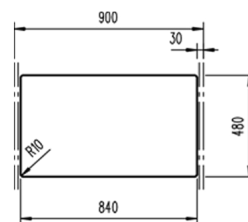

COLOR Carbon

Ref. 115260001 | EAN: 8434778005127

EXTERNAL DIMENSIONS Length 860mm Width 510mm Height 200mm

RECOMMENDED ACCESSORIES

SOAP DISPENSER
REF: 115890012
EAN: 8434778004786

BASKET VALVE DECORATIVE LID
REF: 40199510
EAN: 8421152113806

COLOR Metallic Black

Ref. 115260003 | EAN: 8434778005141

EXTERNAL DIMENSIONS Length 860mm Width 510mm Height 200mm

RECOMMENDED ACCESSORIES

SOAP DISPENSER
REF: 115890012
EAN: 8434778004786

BASKET VALVE DECORATIVE LID
REF: 40199510
EAN: 8421152113806