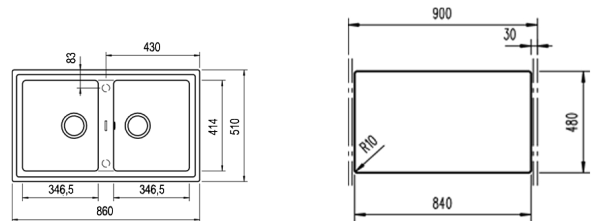

COLOR Carbon

Ref. 115260008 | EAN: 8434778005233

EXTERNAL DIMENSIONS Length 860mm Width 510mm Height 200mm

RECOMMENDED ACCESSORIES

BASKET VALVE DECORATIVE LID
REF: 40199510
EAN: 8421152113806