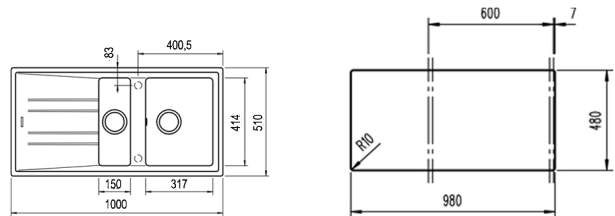

COLOR **Dark Grey**

Ref. 115360013 | EAN: 8434778005103

EXTERNAL DIMENSIONS Length 1000mm Width 510mm Height 200mm

RECOMMENDED ACCESSORIES

BASKET VALVE DECORATIVE LID
REF: 40199510
EAN: 8421152113806