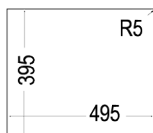

CLASSIC CUTTING BOARD
REF: 40199222
EAN: 8421152741498

NEW

SQUARE 50.40 TG
MAESTRO

- Tegrante+ sink
- 1 bowl
- High resistance surface to impacts, thermal shocks and high temperatures
- Excellent UV resistance against decoloring
- Bacteria-free surface very easy to clean
- Undermount installation
- 80% quartz and resins
- 3½" manual basket waste with overflow and siphon
- 200 mm deep bowl
- 60 cm base unit