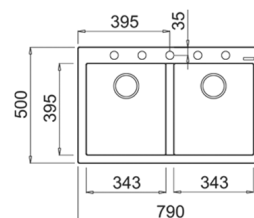

COLOR Bright Cream

Ref. 115260017 | EAN: 8434778006728

EXTERNAL DIMENSIONS Length 790mm Width 500mm Height 200mm

RECOMMENDED ACCESSORIES

SOAP DISPENSER
REF: 115890012
EAN: 8434778004786

CLASSIC CUTTING BOARD
REF: 40199222
EAN: 8421152741498

COLOR Avena Beige

Ref. 115260016 | EAN: 8434778006711

EXTERNAL DIMENSIONS Length 790mm Width 500mm Height 200mm

RECOMMENDED ACCESSORIES

SOAP DISPENSER
REF: 115890012
EAN: 8434778004786

CLASSIC CUTTING BOARD
REF: 40199222
EAN: 8421152741498