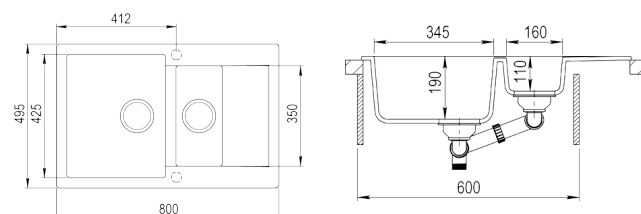

COLOR Alugra metallic

Ref. 40148021 | EAN: 8421152136737

EXTERNAL DIMENSIONS Length 495mm Width 800mm Height 200mm

RECOMMENDED ACCESSORIES

BASKET VALVE DECORATIVE LID
REF: 40199510
EAN: 8421152113806