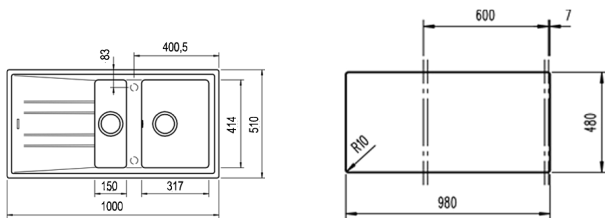

COLOR Carbon

Ref. 115360001 | EAN: 8434778004984

EXTERNAL DIMENSIONS Length 1000mm Width 510mm Height 200mm

RECOMMENDED ACCESSORIES

SOAP DISPENSER
REF: 115890012
EAN: 8434778004786

BASKET VALVE DECORATIVE LID
REF: 40199510
EAN: 8421152113806