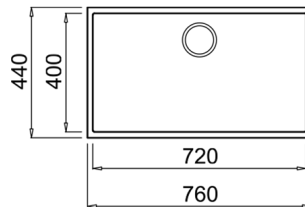

COLOR Stone Grey

Ref. 115230016 | EAN: 8434778007336

EXTERNAL DIMENSIONS Length 760mm Width 440mm Height 200mm

RECOMMENDED ACCESSORIES

CLASSIC CUTTING BOARD
REF: 40199222
EAN: 8421152741498

SOAP DISPENSER
REF: 115890012
EAN: 8434778004786