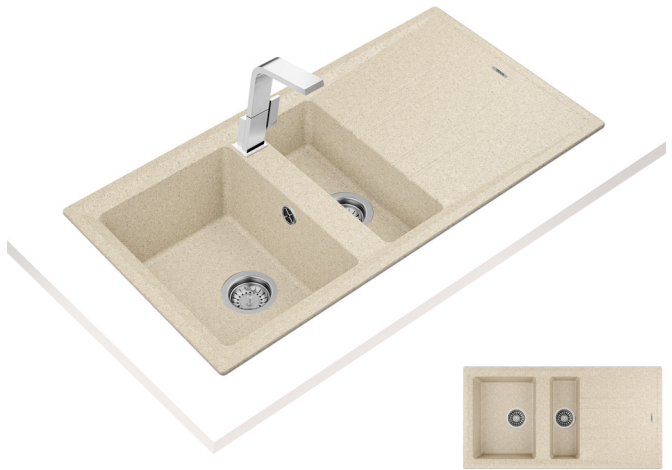

NEW

STONE 60 B-TG 1 1/2 B 1D MAESTRO

- Tegrante+ sink
- 1 bowl, 1 auxiliary bowl and 1 drainer
- High resistance surface to impacts, thermal shocks and high temperatures
- Excellent UV resistance against decoloring
- Bacteria-free surface very easy to clean
- Inset installation
- Reversible drainer
- 80% quartz and resins
- 3 1/2" manual basket waste with overflow and siphon
- 200 and 140 mm deep bowl
- 60 cm base unit