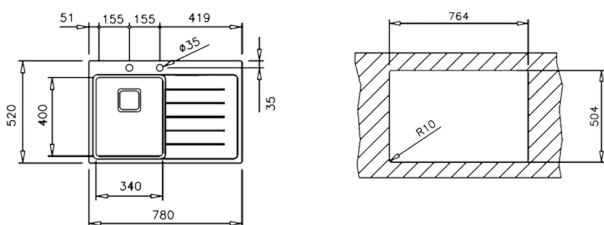

COLOR Stainless Steel

Ref. 115100007 | EAN: 8434778004649

EXTERNAL DIMENSIONS Length 780mm Width 520mm Height 200mm

RECOMMENDED ACCESSORIES

BAMBOO CUTTING BOARD
REF: 40199236
EAN: 8421152143667

SOAP DISPENSER
REF: 115890012
EAN: 8434778004786

UNIVERSAL INOX COLANDER
REF: 40199072
EAN: 8421152144237