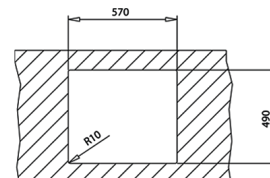

NEW

FORLINEA RS15 2B 580 AUTO
MAESTRO

- PureLine stainless steel sink
- 2 bowls
- 2-in-1 installation possibilities: top or flush
- 18/10 Stainless steel
- Easy clean radius R15 corners
- 3½" SQ automatic basket waste with siphon
- Decorative SQ cover
- SilentSmart, 50% less noise
- 200 and 140 mm deep bowls
- Thick steel sheet
- 60 cm base unit

COLOR Stainless Steel

Ref. 115030013 | EAN: 8434778004441

EXTERNAL DIMENSIONS Length 580mm Width 500mm Height 200mm

RECOMMENDED ACCESSORIES

UNIVERSAL INOX COLANDER
REF: 40199072
EAN: 8421152144237

CLASSIC CUTTING BOARD
REF: 40199222
EAN: 8421152741498

NEW

FORLINEA RS15 2B 580
MAESTRO

- PureLine stainless steel sink
- 2 bowls
- 2-in-1 installation possibilities: top or flush
- 18/10 Stainless steel
- Easy clean radius R15 corners
- 3½" SQ manual basket waste with siphon
- Decorative SQ cover
- SilentSmart, 50% less noise
- 200 and 140 mm deep bowls
- Thick steel sheet
- 60 cm base unit

TOP

COLOR Stainless Steel

Ref. 115030014 | EAN: 8434778004458

EXTERNAL DIMENSIONS Length 580mm Width 500mm Height 200mm

RECOMMENDED ACCESSORIES

UNIVERSAL INOX COLANDER
REF: 40199072
EAN: 8421152144237

CLASSIC CUTTING BOARD
REF: 40199222
EAN: 8421152741498