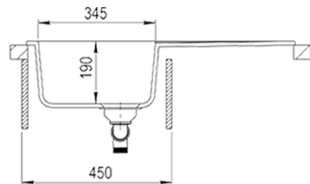

NEW

COMFOR 60 B-TQ 1½/2B 1D 1D AUTO EASY

- Tequartz sink
- 1 bowl, 1 auxiliary bowl and 1 drainer
- Excellent UV resistance against decoloring
- Bacteria-free surface very easy to clean
- Inset installation
- Reversible drainer
- 3½" automatic basket waste with overflow and siphon
- 170 and 95 mm deep bowls
- 60 cm base unit