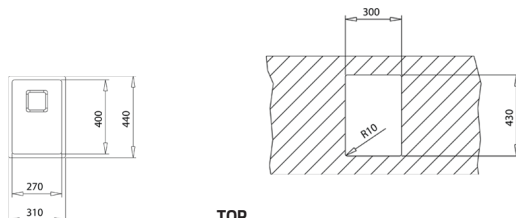

UNIVERSAL INOX COLANDER
REF: 40199072
EAN: 8421152144237

CLASSIC CUTTING BOARD
REF: 40199222
EAN: 8421152741498

TOP

FLUSH

UNDERMOUNT

COLOR Stainless Steel

Ref. 115000016 | EAN: 8434778004427

EXTERNAL DIMENSIONS Length 310mm Width 440mm Height 200mm