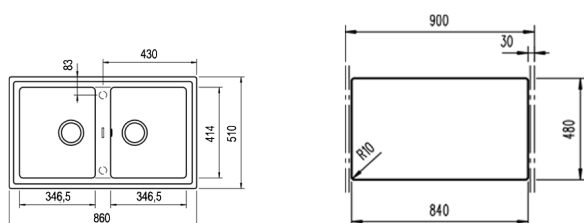

COLOR Metallic Black

Ref. 115260010 | EAN: 8434778005257

EXTERNAL DIMENSIONS Length 860mm Width 510mm Height 200mm

RECOMMENDED ACCESSORIES

BASKET VALVE DECORATIVE LID
REF: 40199510
EAN: 8421152113806