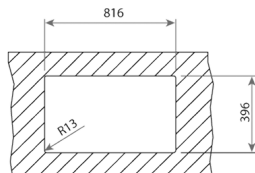

NEW

BE LINEA RS15 2B 740 MAESTRO

- PureLine stainless steel sink
- 2 bowls
- Undermount installation
- 18/10 Stainless steel
- Easy clean radius R15 corners
- 3½" manual basket waste with siphon
- SilentSmart, 50% less noise
- 200 mm deep bowls
- Thick steel sheet
- 80 cm base unit