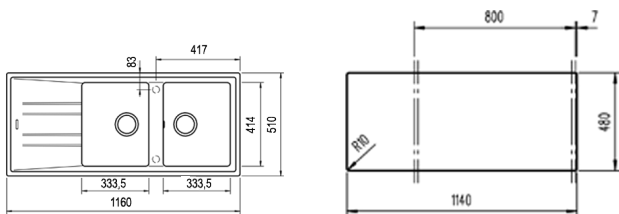

COLOR Dark Grey

Ref. 115400007 | EAN: 8434778004892

EXTERNAL DIMENSIONS Length 1160mm Width 510mm Height 200mm

RECOMMENDED ACCESSORIES

SOAP DISPENSER
REF: 115890012
EAN: 8434778004786

BASKET VALVE DECORATIVE LID
REF: 40199510
EAN: 8421152113806