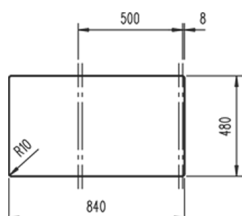

COLOR **Topasbeige**

Ref. 115330018 | EAN: 8434778005974

EXTERNAL DIMENSIONS Length 860mm Width 510mm Height 200mm

RECOMMENDED ACCESSORIES

SOAP DISPENSER
REF: 115890012
EAN: 8434778004786

BASKET VALVE DECORATIVE LID
REF: 40199510
EAN: 8421152113806

COLOR **Sandbeige**

Ref. 115330016 | EAN: 8434778005950

EXTERNAL DIMENSIONS Length 860mm Width 510mm Height 200mm

RECOMMENDED ACCESSORIES

SOAP DISPENSER
REF: 115890012
EAN: 8434778004786

BASKET VALVE DECORATIVE LID
REF: 40199510
EAN: 8421152113806