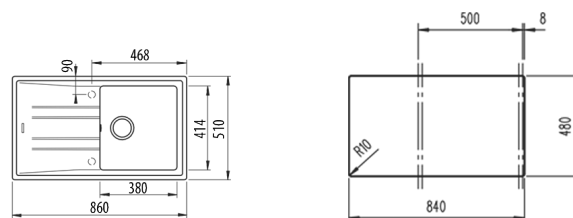

COLOR Metallic Black

Ref. 115330024 | EAN: 8434778006032

EXTERNAL DIMENSIONS Length 860mm Width 510mm Height 200mm

RECOMMENDED ACCESSORIES

BASKET VALVE DECORATIVE LID
REF: 40199510
EAN: 8421152113806

COLOR Dark Grey

Ref. 115330027 | EAN: 8434778006063

EXTERNAL DIMENSIONS Length 860mm Width 510mm Height 200mm

RECOMMENDED ACCESSORIES

BASKET VALVE DECORATIVE LID
REF: 40199510
EAN: 8421152113806