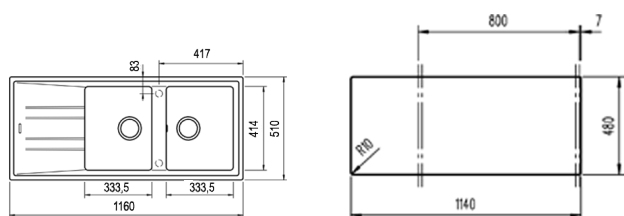

COLOR Metallic Black

Ref. 115400011 | EAN: 8434778004939

EXTERNAL DIMENSIONS Length 1160mm Width 510mm Height 200mm

RECOMMENDED ACCESSORIES

BASKET VALVE DECORATIVE LID
REF: 40199510
EAN: 8421152113806