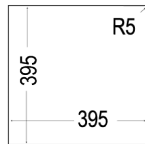

CLASSIC CUTTING BOARD
REF: 40199222
EAN: 8421152741498

SINKS

NEW

SQUARE 40.40 TG MAESTRO

- Tegrante+ sink
- 1 bowl
- High resistance surface to impacts, thermal shocks and high temperatures
- Excellent UV resistance against decoloring
- Bacteria-free surface very easy to clean
- Undermount installation
- 80% quartz and resins
- 3½" manual basket waste with overflow and siphon
- 200 mm deep bowl
- 50 cm base unit