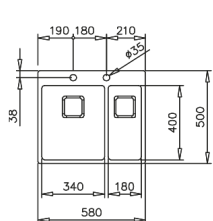

NEW

FORLINEA RS15 2B 580 AUTO
MAESTRO

- PureLine stainless steel sink
- 2 bowls
- 2-in-1 installation possibilities: top or flush
- 18/10 Stainless steel
- Easy clean radius R15 corners
- 3½" SQ automatic basket waste with siphon
- Decorative SQ cover
- SilentSmart, 50% less noise
- 200 and 140 mm deep bowls
- Thick steel sheet
- 60 cm base unit

COLOR Stainless Steel

Ref. 115030013 | EAN: 8434778004441

EXTERNAL DIMENSIONS Length 580mm Width 500mm Height 200mm

RECOMMENDED ACCESSORIES

UNIVERSAL INOX COLANDER
REF: 40199072
EAN: 8421152144237

CLASSIC CUTTING BOARD
REF: 40199222
EAN: 8421152741498

NEW

FORLINEA RS15 2B 580
MAESTRO

- PureLine stainless steel sink
- 2 bowls
- 2-in-1 installation possibilities: top or flush
- 18/10 Stainless steel
- Easy clean radius R15 corners
- 3½" SQ manual basket waste with siphon
- Decorative SQ cover
- SilentSmart, 50% less noise
- 200 and 140 mm deep bowls
- Thick steel sheet
- 60 cm base unit

COLOR Stainless Steel

Ref. 115030014 | EAN: 8434778004458

EXTERNAL DIMENSIONS Length 580mm Width 500mm Height 200mm

RECOMMENDED ACCESSORIES

UNIVERSAL INOX COLANDER
REF: 40199072
EAN: 8421152144237

CLASSIC CUTTING BOARD
REF: 40199222
EAN: 8421152741498