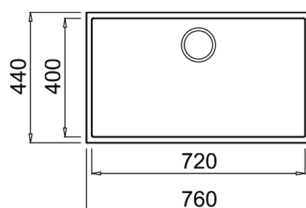

COLOR Avena Beige

Ref. 115230017 | EAN: 8434778007343

EXTERNAL DIMENSIONS Length 760mm Width 440mm Height 200mm

RECOMMENDED ACCESSORIES

CLASSIC CUTTING BOARD
REF: 40199222
EAN: 8421152741498

SOAP DISPENSER
REF: 115890012
EAN: 8434778004786

UNIVERSAL INOX COLANDER
REF: 40199072
EAN: 8421152144237

COLOR Artic White

Ref. 115230019 | EAN: 8434778007367

EXTERNAL DIMENSIONS Length 760mm Width 440mm Height 200mm

RECOMMENDED ACCESSORIES

CLASSIC CUTTING BOARD
REF: 40199222
EAN: 8421152741498

SOAP DISPENSER
REF: 115890012
EAN: 8434778004786

UNIVERSAL INOX COLANDER
REF: 40199072
EAN: 8421152144237