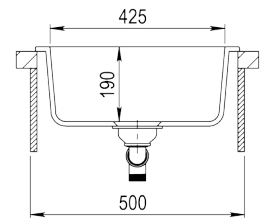

COLOR **Alugra metallic**

Ref. 40148011 | EAN: 8421152147962

EXTERNAL DIMENSIONS Length 455mm Width 490mm Height 200mm

RECOMMENDED ACCESSORIES

BASKET VALVE DECORATIVE LID
REF: 40199510
EAN: 8421152113806

COLOR **Topas beige**

Ref. 40148012 | EAN: 8421152147979

EXTERNAL DIMENSIONS Length 455mm Width 490mm Height 200mm

RECOMMENDED ACCESSORIES

BASKET VALVE DECORATIVE LID
REF: 40199510
EAN: 8421152113806