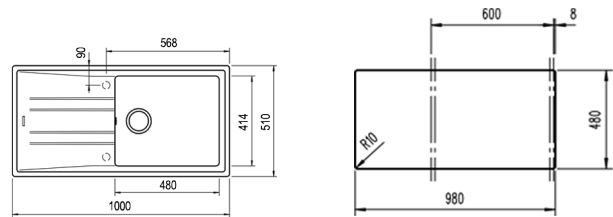

COLOR White

Ref. 115330012 | EAN: 8434778005929

EXTERNAL DIMENSIONS Length 1000mm Width 510mm Height 200mm

RECOMMENDED ACCESSORIES

BASKET VALVE DECORATIVE LID
REF: 40199510
EAN: 8421152113806