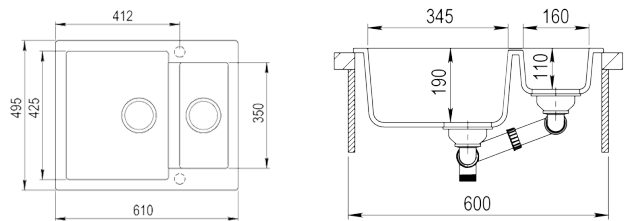

- Tequartz sink
- 1 bowl and 1 auxiliary bowl
- Excellent UV resistance against decoloring
- Bacteria-free surface very easy to clean
- Inset installation
- Reversible drainer
- 3¹/₂" automatic basket waste with overflow and siphon
- 190 and 110 mm deep bowls
- 60 cm base unit