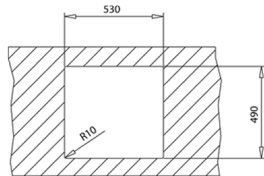

SINKS

NEW

FORLINEA RS15 50.40 AUTO MAESTRO

- PureLine stainless steel sink
- 1 bowl
- 2-in-1 installation possibilities: top or flush
- 18/10 Stainless steel
- Easy clean radius R15 corners
- 3½" SQ automatic basket waste with siphon
- Decorative SQ cover
- SilentSmart, 50% less noise
- 200 mm deep bowl
- Thick steel sheet
- 60 cm base unit

TOP

FLUSH

COLOR **Stainless Steel**

Ref. 115000017 | EAN: 8434778004465

EXTERNAL DIMENSIONS Length 540mm Width 500mm Height 200mm

RECOMMENDED ACCESSORIES

UNIVERSAL INOX COLANDER
REF: 40199072
EAN: 8421152144237

CLASSIC CUTTING BOARD
REF: 40199222
EAN: 8421152741498

NEW

FORLINEA RS15 50.40 MAESTRO

- PureLine stainless steel sink
- 1 bowl
- 2-in-1 installation possibilities: top or flush
- 18/10 Stainless steel
- Easy clean radius R15 corners
- 3½" SQ manual basket waste with siphon
- Decorative SQ cover
- SilentSmart, 50% less noise
- 200 mm deep bowl
- Thick steel sheet
- 60 cm base unit

TOP

FLUSH

COLOR **Stainless Steel**

Ref. 115000018 | EAN: 8434778004472

EXTERNAL DIMENSIONS Length 540mm Width 500mm Height 200mm

RECOMMENDED ACCESSORIES

UNIVERSAL INOX COLANDER
REF: 40199072
EAN: 8421152144237

CLASSIC CUTTING BOARD
REF: 40199222
EAN: 8421152741498