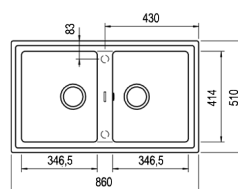

COLOR Carbon

Ref. 115260001 | EAN: 8434778005127

EXTERNAL DIMENSIONS Length 860mm Width 510mm Height 200mm

RECOMMENDED ACCESSORIES

SOAP DISPENSER
REF: 115890012
EAN: 8434778004786

BASKET VALVE DECORATIVE LID
REF: 40199510
EAN: 8421152113806

COLOR Metallic Black

Ref. 115260003 | EAN: 8434778005141

EXTERNAL DIMENSIONS Length 860mm Width 510mm Height 200mm

RECOMMENDED ACCESSORIES

SOAP DISPENSER
REF: 115890012
EAN: 8434778004786

BASKET VALVE DECORATIVE LID
REF: 40199510
EAN: 8421152113806