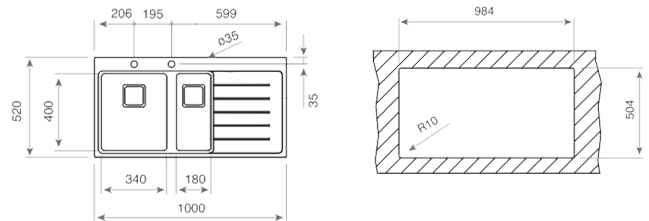

COLOR **Stainless Steel**

Ref. 115130000 | EAN: 8434778004540

EXTERNAL DIMENSIONS Length 1000mm Width 520mm Height 200mm

RECOMMENDED ACCESSORIES

BAMBOO CUTTING BOARD
REF: 40199236
EAN: 8421152143667

SOAP DISPENSER
REF: 115890012
EAN: 8434778004786

COLOR **Stainless Steel**

Ref. 115130001 | EAN: 8434778004557

EXTERNAL DIMENSIONS Length 1000mm Width 520mm Height 200mm

INCLUDED ACCESSORIES

BAMBOO CUTTING BOARD
REF: 40199236
EAN: 8421152143667

SOAP DISPENSER
REF: 115890012
EAN: 8434778004786