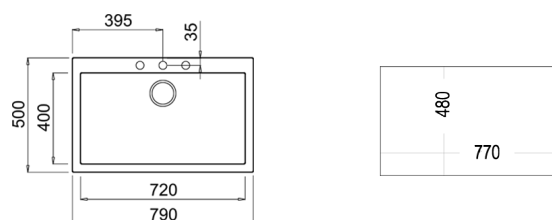

COLOR Black

Ref. 115230000 | EAN: 8434778007039

EXTERNAL DIMENSIONS Length 790mm Width 500mm Height 200mm

RECOMMENDED ACCESSORIES

SOAP DISPENSER
REF: 115890012
EAN: 8434778004786

UNIVERSAL INOX COLANDER
REF: 40199072
EAN: 8421152144237

CLASSIC CUTTING BOARD
REF: 40199222
EAN: 8421152741498

COLOR Stone Grey

Ref. 115230001 | EAN: 8434778007046

EXTERNAL DIMENSIONS Length 790mm Width 500mm Height 200mm

RECOMMENDED ACCESSORIES

SOAP DISPENSER
REF: 115890012
EAN: 8434778004786

UNIVERSAL INOX COLANDER
REF: 40199072
EAN: 8421152144237

CLASSIC CUTTING BOARD
REF: 40199222
EAN: 8421152741498