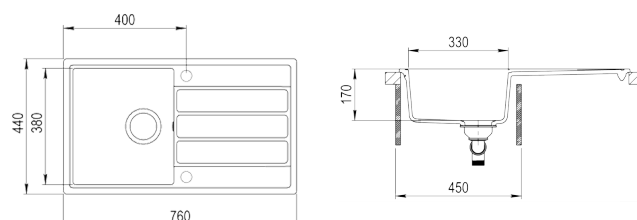

COLOR Onyx black

Ref. 115350001 | EAN: 8434778002362

EXTERNAL DIMENSIONS Length 440mm Width 760mm Height 200mm

RECOMMENDED ACCESSORIES

BASKET VALVE DECORATIVE LID
REF: 40199510
EAN: 8421152113806