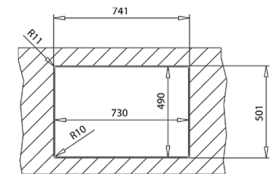

SINKS

NEW

FORLINEA RS15 2B 740 AUTO MAESTRO

- PureLine stainless steel sink
- 1 bowl
- 2-in-1 installation possibilities: top or flush
- 18/10 Stainless steel
- Easy clean radius R15 corners
- 3½" SQ automatic basket waste with siphon
- Decorative SQ cover
- SilentSmart, 50% less noise
- 200 mm deep bowls
- Thick steel sheet
- 80 cm base unit

TOP

FLUSH

COLOR Stainless Steel

Ref. 115030011 | EAN: 8434778004434

EXTERNAL DIMENSIONS Length 740mm Width 500mm Height 200mm

RECOMMENDED ACCESSORIES

UNIVERSAL INOX COLANDER
REF: 40199072
EAN: 8421152144237

CLASSIC CUTTING BOARD
REF: 40199222
EAN: 8421152741498

NEW

FORLINEA RS15 2B 740 MAESTRO

- PureLine stainless steel sink
- 1 bowl
- 2-in-1 installation possibilities: top or flush
- 18/10 Stainless steel
- Easy clean radius R15 corners
- 3½" SQ manual basket waste with siphon
- Decorative SQ cover
- SilentSmart, 50% less noise
- 200 mm deep bowls
- Thick steel sheet
- 80 cm base unit

TOP

FLUSH

COLOR Stainless Steel

Ref. 115030012 | EAN: 8434778005356

EXTERNAL DIMENSIONS Length 740mm Width 500mm Height 200mm

RECOMMENDED ACCESSORIES

UNIVERSAL INOX COLANDER
REF: 40199072
EAN: 8421152144237

CLASSIC CUTTING BOARD
REF: 40199222
EAN: 8421152741498