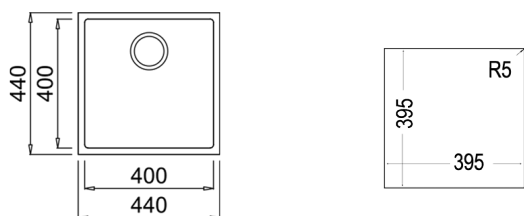

CLASSIC CUTTING BOARD
REF: 40199222
EAN: 8421152741498

NEW

SQUARE 40.40 TG
MAESTRO

- Tegrante+ sink
- 1 bowl
- High resistance surface to impacts, thermal shocks and high temperatures
- Excellent UV resistance against decoloring
- Bacteria-free surface very easy to clean
- Undermount installation
- 80% quartz and resins
- 3½" manual basket waste with overflow and siphon
- 200 mm deep bowl
- 50 cm base unit