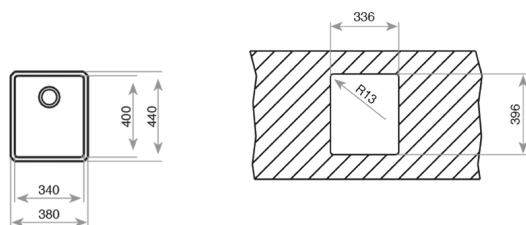

COLOR Stainless Steel

Ref. 115000007 | EAN: 8434778004328

EXTERNAL DIMENSIONS Length 440mm Width 440mm Height 200mm

RECOMMENDED ACCESSORIES

SOAP DISPENSER
REF: 115890012
EAN: 8434778004786

UNIVERSAL INOX COLANDER
REF: 40199072
EAN: 8421152144237

CLASSIC CUTTING BOARD
REF: 40199222
EAN: 8421152741498

COLOR Stainless Steel

Ref. 115000008 | EAN: 8434778004335

EXTERNAL DIMENSIONS Length 380mm Width 440mm Height 200mm

RECOMMENDED ACCESSORIES

SOAP DISPENSER
REF: 115890012
EAN: 8434778004786

UNIVERSAL INOX COLANDER
REF: 40199072
EAN: 8421152144237

CLASSIC CUTTING BOARD
REF: 40199222
EAN: 8421152741498