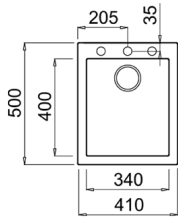

NEW

FORSQUARE 34.40 TG AUTO MAESTRO

- Tegrante+ sink
- 1 bowl
- High resistance surface to impacts, thermal shocks and high temperatures
- Excellent UV resistance against decoloring
- Bacteria-free surface very easy to clean
- Inset installation
- 80% quartz and resins
- 3½" automatic basket waste with overflow and siphon
- 200 mm deep bowl
- 45 cm base unit