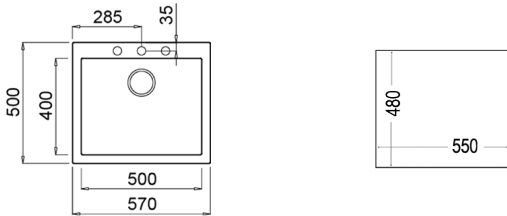

NEW

FORSQUARE 50.40 TG AUTO MAESTRO

- Tegrante+ sink
- 1 bowl
- High resistance surface to impacts, thermal shocks and high temperatures
- Excellent UV resistance against decoloring
- Bacteria-free surface very easy to clean
- Inset installation
- 80% quartz and resins
- 3¹/₂" automatic basket waste with overflow and siphon
- 200 mm deep bowl
- 60 cm base unit