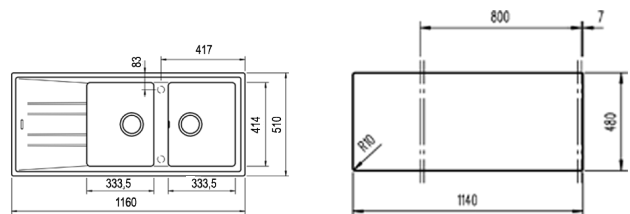

COLOR Metallic Grey

Ref. 115400001 | EAN: 8434778004830

EXTERNAL DIMENSIONS Length 1160mm Width 510mm Height 200mm

RECOMMENDED ACCESSORIES

SOAP DISPENSER
REF: 115890012
EAN: 8434778004786

BASKET VALVE DECORATIVE LID
REF: 40199510
EAN: 8421152113806