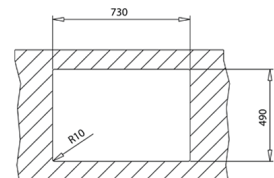

SINKS

NEW

FORLINEA RS15 2B 740 AUTO MAESTRO

- PureLine stainless steel sink
- 1 bowl
- 2-in-1 installation possibilities: top or flush
- 18/10 Stainless steel
- Easy clean radius R15 corners
- 3½" SQ automatic basket waste with siphon
- Decorative SQ cover
- SilentSmart, 50% less noise
- 200 mm deep bowls
- Thick steel sheet
- 80 cm base unit

TOP

FLUSH

COLOR Stainless Steel

Ref. 115030011 | EAN: 8434778004434

EXTERNAL DIMENSIONS Length 740mm Width 500mm Height 200mm

RECOMMENDED ACCESSORIES

UNIVERSAL INOX COLANDER
REF: 40199072
EAN: 8421152144237

CLASSIC CUTTING BOARD
REF: 40199222
EAN: 8421152741498

NEW

FORLINEA RS15 2B 740 MAESTRO

- PureLine stainless steel sink
- 1 bowl
- 2-in-1 installation possibilities: top or flush
- 18/10 Stainless steel
- Easy clean radius R15 corners
- 3½" SQ manual basket waste with siphon
- Decorative SQ cover
- SilentSmart, 50% less noise
- 200 mm deep bowls
- Thick steel sheet
- 80 cm base unit

TOP

FLUSH

COLOR Stainless Steel

Ref. 115030012 | EAN: 8434778005356

EXTERNAL DIMENSIONS Length 740mm Width 500mm Height 200mm

RECOMMENDED ACCESSORIES

UNIVERSAL INOX COLANDER
REF: 40199072
EAN: 8421152144237

CLASSIC CUTTING BOARD
REF: 40199222
EAN: 8421152741498