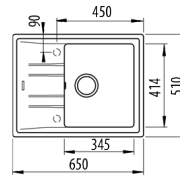

SINKS

NEW

STONE 45 S-TG 1B 1D MAESTRO

- Tegrante+ sink
- 1 bowl and 1 drainer
- High resistance surface to impacts, thermal shocks and high temperatures
- Excellent UV resistance against decoloring
- Bacteria-free surface very easy to clean
- Inset installation
- Reversible drainer
- 80% quartz and resins
- 3¹/₂" manual basket waste with overflow and siphon
- 200 mm deep bowl
- 45 cm base unit

NEW

STONE 45 S-TG 1B 1D MAESTRO

- Tegrante+ sink
- 1 bowl and 1 drainer
- High resistance surface to impacts, thermal shocks and high temperatures
- Excellent UV resistance against decoloring
- Bacteria-free surface very easy to clean
- Inset installation
- Reversible drainer
- 80% quartz and resins
- 3¹/₂" manual basket waste with overflow and siphon
- 200 mm deep bowl
- 45 cm base unit

COLOR **Dark Grey**

Ref. 115330048 | EAN: 8434778006568

EXTERNAL DIMENSIONS Length 650mm Width 510mm Height 200mm

RECOMMENDED ACCESSORIES

SOAP DISPENSER
REF: 115890012
EAN: 8434778004786

BASKET VALVE DECORATIVE LID
REF: 40199510
EAN: 8421152113806

COLOR **Metallic Grey**

Ref. 115330042 | EAN: 8434778006506

EXTERNAL DIMENSIONS Length 650mm Width 510mm Height 200mm

RECOMMENDED ACCESSORIES

SOAP DISPENSER
REF: 115890012
EAN: 8434778004786

BASKET VALVE DECORATIVE LID
REF: 40199510
EAN: 8421152113806