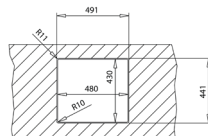

COLOR Stainless Steel

Ref. 115000013 | EAN: 8434778004397

EXTERNAL DIMENSIONS Length 490mm Width 440mm Height 200mm

RECOMMENDED ACCESSORIES

SOAP DISPENSER
REF: 115890012
EAN: 8434778004786

UNIVERSAL INOX COLANDER
REF: 40199072
EAN: 8421152144237

CLASSIC CUTTING BOARD
REF: 40199222
EAN: 8421152741498