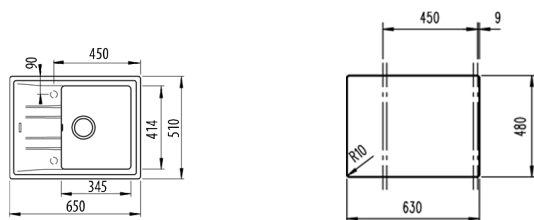

COLOR Metallic Black

Ref. 115330052 | EAN: 8434778006605

EXTERNAL DIMENSIONS Length 650mm Width 510mm Height 200mm

RECOMMENDED ACCESSORIES

BASKET VALVE DECORATIVE LID
REF: 40199510
EAN: 8421152113806

COLOR Dark Grey

Ref. 115330055 | EAN: 8434778006636

EXTERNAL DIMENSIONS Length 650mm Width 510mm Height 200mm

RECOMMENDED ACCESSORIES

BASKET VALVE DECORATIVE LID
REF: 40199510
EAN: 8421152113806