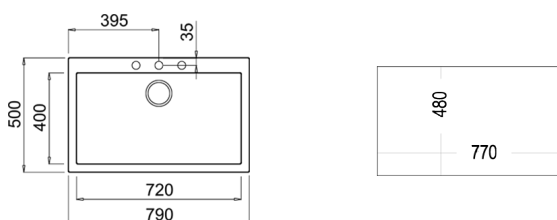

CLASSIC CUTTING BOARD
REF: 40199222
EAN: 8421152741498

NEW

FORSQUARE 72.40 TG AUTO
MAESTRO

- Tegrante+ sink
- 1 bowl
- High resistance surface to impacts, thermal shocks and high temperatures
- Excellent UV resistance against decoloring
- Bacteria-free surface very easy to clean
- Inset installation
- 80% quartz and resins
- 3½" automatic basket waste with overflow and siphon
- 200 mm deep bowl
- 80 cm base unit