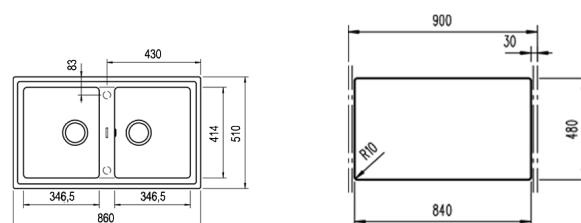

COLOR Dark Grey

Ref. 115260013 | EAN: 8434778005288

EXTERNAL DIMENSIONS Length 860mm Width 510mm Height 200mm

RECOMMENDED ACCESSORIES

BASKET VALVE DECORATIVE LID
REF: 40199510
EAN: 8421152113806