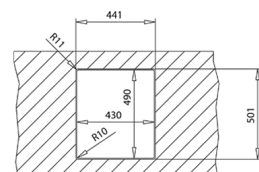

NEW

FORLINEA RS15 40.40 AUTO
MAESTRO

- PureLine stainless steel sink
- 1 bowl
- 2-in-1 installation possibilities: top or flush
- 18/10 Stainless steel
- Easy clean radius R15 corners
- 3½" SQ automatic basket waste with siphon
- Decorative SQ cover
- SilentSmart, 50% less noise
- 200 mm deep bowl
- Thick steel sheet
- 50 cm base unit

COLOR Stainless Steel

Ref. 115000019 | EAN: 8434778004489

EXTERNAL DIMENSIONS Length 440mm Width 500mm Height 200mm

RECOMMENDED ACCESSORIES

UNIVERSAL INOX COLANDER
REF: 40199072
EAN: 8421152144237

CLASSIC CUTTING BOARD
REF: 40199222
EAN: 8421152741498

NEW

FORLINEA RS15 40.40
MAESTRO

- PureLine stainless steel sink
- 1 bowl
- 2-in-1 installation possibilities: top or flush
- 18/10 Stainless steel
- Easy clean radius R15 corners
- 3½" SQ manual basket waste with siphon
- Decorative SQ cover
- SilentSmart, 50% less noise
- 200 mm deep bowl
- Thick steel sheet
- 50 cm base unit

FLUSH

COLOR Stainless Steel

Ref. 115000020 | EAN: 8434778004496

EXTERNAL DIMENSIONS Length 440mm Width 500mm Height 200mm

RECOMMENDED ACCESSORIES

UNIVERSAL INOX COLANDER
REF: 40199072
EAN: 8421152144237

CLASSIC CUTTING BOARD
REF: 40199222
EAN: 8421152741498