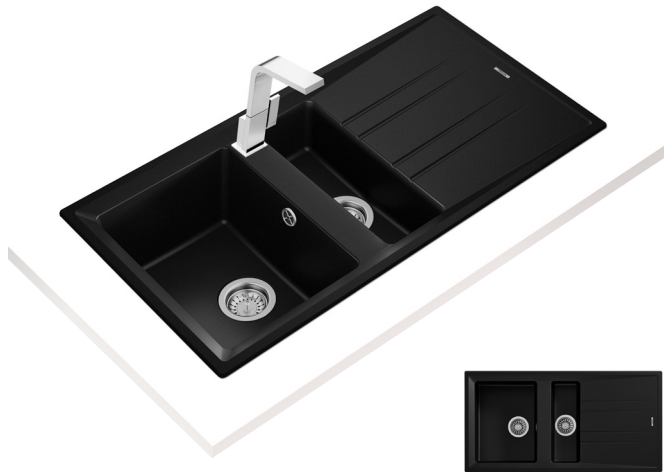

SINKS

NEW

STONE 60 B-TG 1 1/2 B 1D MAESTRO

- Tegrinite+ sink
- 1 bowl, 1 auxiliary bowl and 1 drainer
- High resistance surface to impacts, thermal shocks and high temperatures
- Excellent UV resistance against decoloring
- Bacteria-free surface very easy to clean
- Inset installation
- Reversible drainer
- 80% quartz and resins
- 3 1/2" manual basket waste with overflow and siphon
- 200 and 140 mm deep bowl
- 60 cm base unit