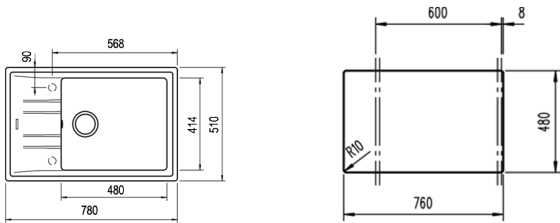

- Tegrante+ sink
- 1 bowl and 1 drainer
- High resistance surface to impacts, thermal shocks and high temperatures
- Excellent UV resistance against decoloring
- Bacteria-free surface very easy to clean
- Inset installation
- Reversible drainer
- 80% quartz and resins
- 3¹/₂" automatic basket waste with overflow and siphon
- 200 mm deep bowl
- 60 cm base unit