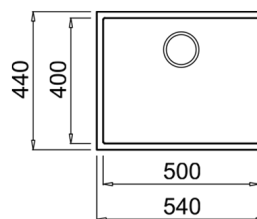

COLOR **Bright Cream**

Ref. 115230023 | EAN: 8434778007404

EXTERNAL DIMENSIONS Length 540mm Width 440mm Height 200mm

RECOMMENDED ACCESSORIES

SOAP DISPENSER
REF: 115890012
EAN: 8434778004786

UNIVERSAL INOX COLANDER
REF: 40199072
EAN: 8421152144237

CLASSIC CUTTING BOARD
REF: 40199222
EAN: 8421152741498

COLOR **Avena Beige**

Ref. 115230022 | EAN: 8434778007398

EXTERNAL DIMENSIONS Length 540mm Width 440mm Height 200mm

RECOMMENDED ACCESSORIES

SOAP DISPENSER
REF: 115890012
EAN: 8434778004786

UNIVERSAL INOX COLANDER
REF: 40199072
EAN: 8421152144237

CLASSIC CUTTING BOARD
REF: 40199222
EAN: 8421152741498