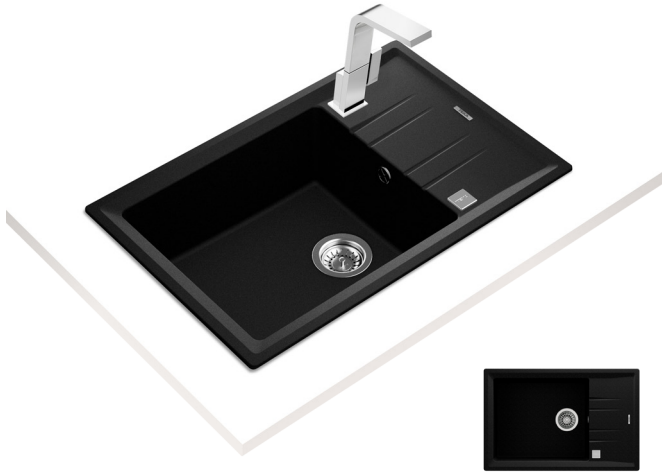

SINKS

NEW

STONE 60 S-TG 1B 1D AUTO MAESTRO

- Tegrante+ sink
- 1 bowl and 1 drainer
- High resistance surface to impacts, thermal shocks and high temperatures
- Excellent UV resistance against decoloring
- Bacteria-free surface very easy to clean
- Inset installation
- Reversible drainer
- 80% quartz and resins
- 3¹/₂" automatic basket waste with overflow and siphon
- 200 mm deep bowl
- 60 cm base unit