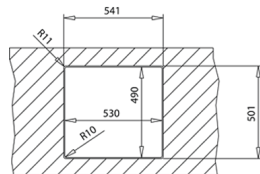

FLUSH

COLOR **Stainless Steel**

Ref. 115000017 | EAN: 8434778004465

EXTERNAL DIMENSIONS Length 540mm Width 500mm Height 200mm

RECOMMENDED ACCESSORIES

UNIVERSAL INOX COLANDER
REF: 40199072
EAN: 8421152144237

CLASSIC CUTTING BOARD
REF: 40199222
EAN: 8421152741498