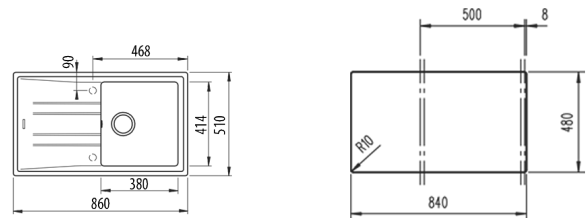

COLOR **Carbon**

Ref. 115330022 | EAN: 8434778006018

EXTERNAL DIMENSIONS Length 860mm Width 510mm Height 200mm

RECOMMENDED ACCESSORIES

BASKET VALVE DECORATIVE LID
REF: 40199510
EAN: 8421152113806