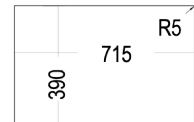

CLASSIC CUTTING BOARD
REF: 40199222
EAN: 8421152741498

NEW

SQUARE 2B 760 TG MAESTRO

- Tegrante+ sink
- 2 bowls
- High resistance surface to impacts, thermal shocks and high temperatures
- Excellent UV resistance against decoloring
- Bacteria-free surface very easy to clean
- Undermount installation
- 80% quartz and resins
- 3½" manual basket waste with overflow and siphon
- 200 mm deep bowls
- 80 cm base unit