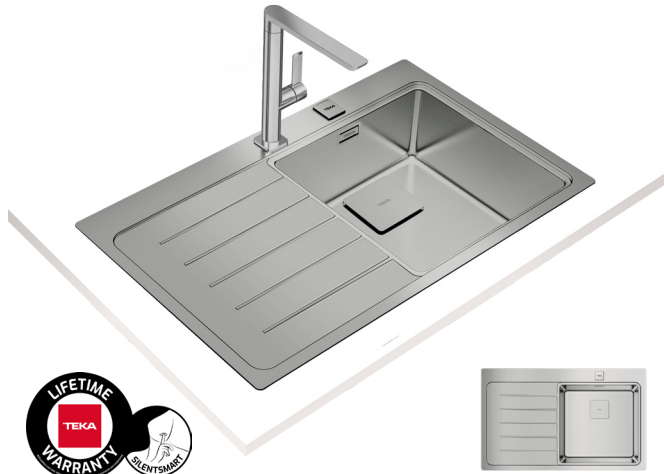

SINKS

NEW

ZENIT RS15 1B 1D L 86 AUTO MAESTRO

- PureLine stainless steel sink
- 1 bowl and 1 drainer, left hand
- Inset installation
- 18/10 Stainless steel
- Easy clean radius R15 corners
- 3½" SQ automatic basket waste with siphon
- Decorative SQ cover
- SilentSmart, 50% less noise
- 200 mm deep bowl
- Thick steel sheet
- 50 cm base unit