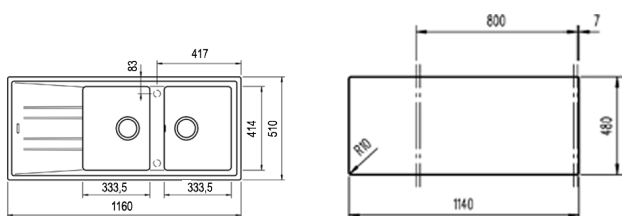

STONE 80 B-TG 2B 1D
MAESTRO

- Tegrante+ sink
- 2 bowls and 1 drainer
- High resistance surface to impacts, thermal shocks and high temperatures
- Excellent UV resistance against decoloring
- Bacteria-free surface very easy to clean
- Inset installation
- Reversible drainer
- 80% quartz and resins
- 3 1/2" manual basket waste with overflow and siphon
- 200 mm deep bowl
- 80 cm base unit