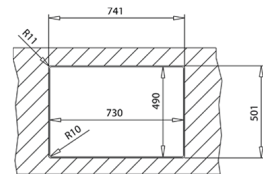

FLUSH

COLOR Stainless Steel

Ref. 115030011 | EAN: 8434778004434

EXTERNAL DIMENSIONS Length 740mm Width 500mm Height 200mm

RECOMMENDED ACCESSORIES

UNIVERSAL INOX COLANDER
REF: 40199072
EAN: 8421152144237

CLASSIC CUTTING BOARD
REF: 40199222
EAN: 8421152741498