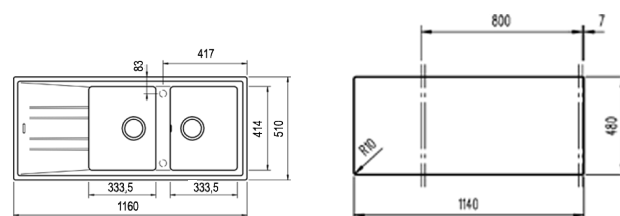

COLOR Sandbeige

Ref. 115400003 | EAN: 8434778004854

EXTERNAL DIMENSIONS Length 1160mm Width 510mm Height 200mm

RECOMMENDED ACCESSORIES

SOAP DISPENSER
REF: 115890012
EAN: 8434778004786

BASKET VALVE DECORATIVE LID
REF: 40199510
EAN: 8421152113806