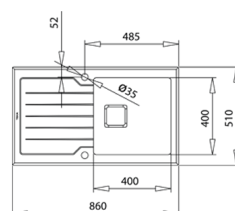

COLOR Glass Black

Ref. 115100011 | EAN: 8434778004731

EXTERNAL DIMENSIONS Length 860mm Width 510mm Height 200mm

RECOMMENDED ACCESSORIES

UNIVERSAL INOX COLANDER
REF: 40199072
EAN: 8421152144237

COLOR White Glass