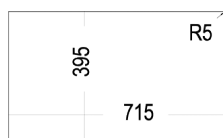

NEW

SQUARE 72.40 TG
MAESTRO

- Tegrante+ sink
- 1 bowl
- High resistance surface to impacts, thermal shocks and high temperatures
- Excellent UV resistance against decoloring
- Bacteria-free surface very easy to clean
- Undermount installation
- 80% quartz and resins
- 3½" manual basket waste with overflow and siphon
- 200 mm deep bowl
- 80 cm base unit