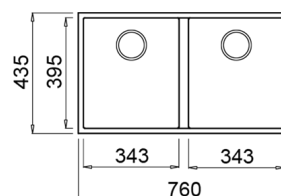

COLOR Stone Grey

Ref. 115260025 | EAN: 8434778007237

EXTERNAL DIMENSIONS Length 760mm Width 435mm Height 200mm

RECOMMENDED ACCESSORIES

SOAP DISPENSER
REF: 115890012
EAN: 8434778004786

CLASSIC CUTTING BOARD
REF: 40199222
EAN: 8421152741498

COLOR Bright Cream

Ref. 115260027 | EAN: 8434778007251

EXTERNAL DIMENSIONS Length 760mm Width 435mm Height 200mm

RECOMMENDED ACCESSORIES

SOAP DISPENSER
REF: 115890012
EAN: 8434778004786

CLASSIC CUTTING BOARD
REF: 40199222
EAN: 8421152741498