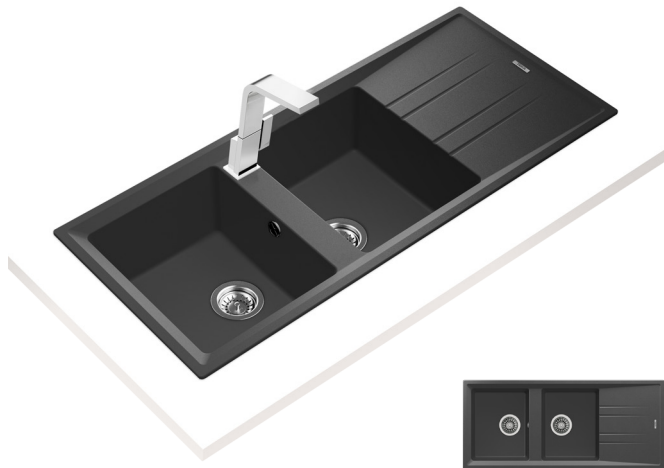

SINKS

NEW

STONE 80 B-TG 2B 1D MAESTRO

- Tegrinite+ sink
- 2 bowls and 1 drainer
- High resistance surface to impacts, thermal shocks and high temperatures
- Excellent UV resistance against decoloring
- Bacteria-free surface very easy to clean
- Inset installation
- Reversible drainer
- 80% quartz and resins
- 3¹/₂" manual basket waste with overflow and siphon
- 200 mm deep bowl
- 80 cm base unit