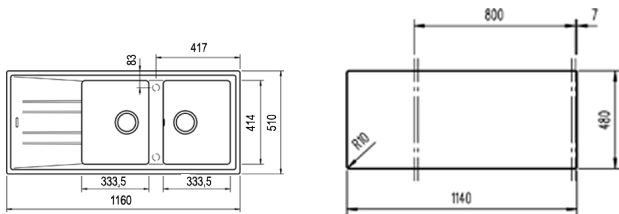

COLOR   White

Ref. 115400006 | EAN: 8434778004885

EXTERNAL DIMENSIONS Length 1160mm Width 510mm Height 200mm

RECOMMENDED ACCESSORIES

SOAP DISPENSER
REF: 115890012
EAN: 8434778004786

BASKET VALVE DECORATIVE LID
REF: 40199510
EAN: 8421152113806