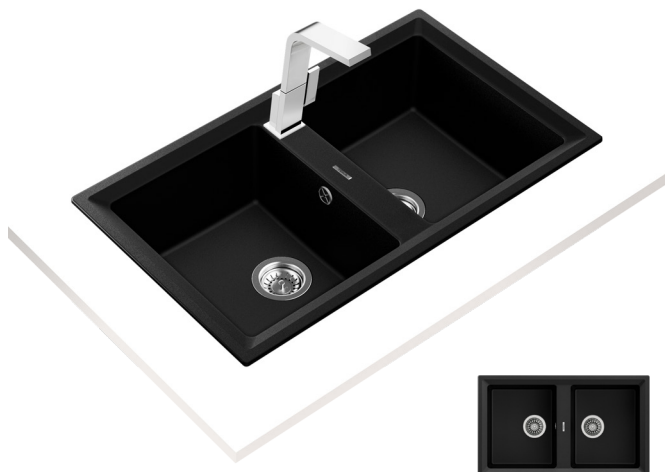

NEW

STONE 90 B-TG 2B
MAESTRO

- Tegrinite+ sink
- 2 bowls
- High resistance surface to impacts, thermal shocks and high temperatures
- Excellent UV resistance against decoloring
- Bacteria-free surface very easy to clean
- Inset installation
- 80% quartz and resins
- 3½" manual basket waste with overflow and siphon
- 200 mm deep bowls
- 90 cm base unit

NEW

STONE 90 B-TG 2B
MAESTRO

- Tegrinite+ sink
- 2 bowls
- High resistance surface to impacts, thermal shocks and high temperatures
- Excellent UV resistance against decoloring
- Bacteria-free surface very easy to clean
- Inset installation
- 80% quartz and resins
- 3½" manual basket waste with overflow and siphon
- 200 mm deep bowls
- 90 cm base unit

COLOR Carbon

Ref. 115260001 | EAN: 8434778005127

EXTERNAL DIMENSIONS Length 860mm Width 510mm Height 200mm

RECOMMENDED ACCESSORIES

SOAP DISPENSER
REF: 115890012
EAN: 8434778004786

BASKET VALVE DECORATIVE LID
REF: 40199510
EAN: 8421152113806

COLOR Metallic Black

Ref. 115260003 | EAN: 8434778005141

EXTERNAL DIMENSIONS Length 860mm Width 510mm Height 200mm

RECOMMENDED ACCESSORIES

SOAP DISPENSER
REF: 115890012
EAN: 8434778004786

BASKET VALVE DECORATIVE LID
REF: 40199510
EAN: 8421152113806