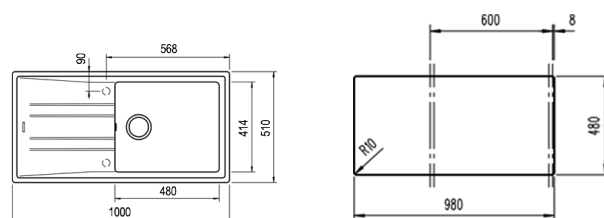

COLOR Topasbeige

Ref. 115330011 | EAN: 8434778005912

EXTERNAL DIMENSIONS Length 1000mm Width 510mm Height 200mm

RECOMMENDED ACCESSORIES

BASKET VALVE DECORATIVE LID
REF: 40199510
EAN: 8421152113806