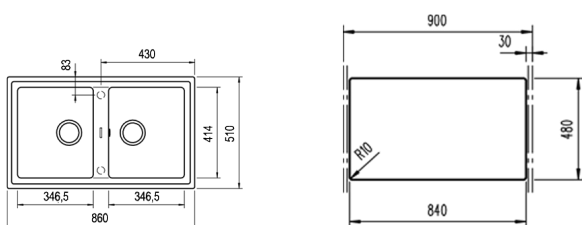

STONE 90 B-TG 2B AUTO
MAESTRO

- Tegrante+ sink
- 2 bowls
- High resistance surface to impacts, thermal shocks and high temperatures
- Excellent UV resistance against decoloring
- Bacteria-free surface very easy to clean
- Inset installation
- 80% quartz and resins
- 3½" automatic basket waste with overflow and siphon
- 200 mm deep bowls
- 90 cm base unit