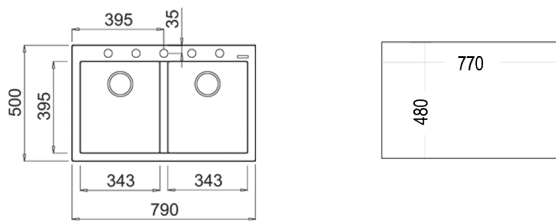

COLOR █ Black

Ref. 115260014 | EAN: 8434778006698

EXTERNAL DIMENSIONS Length 790mm Width 500mm Height 200mm

RECOMMENDED ACCESSORIES

SOAP DISPENSER
REF: 115890012
EAN: 8434778004786

CLASSIC CUTTING BOARD
REF: 40199222
EAN: 8421152741498