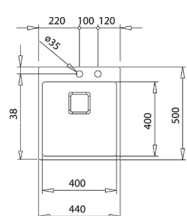

NEW

FORLINEA RS15 40.40 AUTO
MAESTRO

- PureLine stainless steel sink
- 1 bowl
- 2-in-1 installation possibilities: top or flush
- 18/10 Stainless steel
- Easy clean radius R15 corners
- 3½" SQ automatic basket waste with siphon
- Decorative SQ cover
- SilentSmart, 50% less noise
- 200 mm deep bowl
- Thick steel sheet
- 50 cm base unit

COLOR Stainless Steel

Ref. 115000019 | EAN: 8434778004489

EXTERNAL DIMENSIONS Length 440mm Width 500mm Height 200mm

RECOMMENDED ACCESSORIES

UNIVERSAL INOX COLANDER
REF: 40199072
EAN: 8421152144237

CLASSIC CUTTING BOARD
REF: 40199222
EAN: 8421152741498

NEW

FORLINEA RS15 40.40
MAESTRO

- PureLine stainless steel sink
- 1 bowl
- 2-in-1 installation possibilities: top or flush
- 18/10 Stainless steel
- Easy clean radius R15 corners
- 3½" SQ manual basket waste with siphon
- Decorative SQ cover
- SilentSmart, 50% less noise
- 200 mm deep bowl
- Thick steel sheet
- 50 cm base unit

COLOR Stainless Steel

Ref. 115000020 | EAN: 8434778004496

EXTERNAL DIMENSIONS Length 440mm Width 500mm Height 200mm

RECOMMENDED ACCESSORIES

UNIVERSAL INOX COLANDER
REF: 40199072
EAN: 8421152144237

CLASSIC CUTTING BOARD
REF: 40199222
EAN: 8421152741498