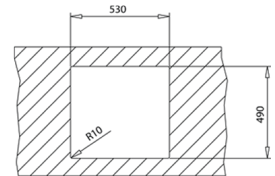

SINKS

NEW

FORLINEA RS15 50.40 AUTO MAESTRO

- PureLine stainless steel sink
- 1 bowl
- 2-in-1 installation possibilities: top or flush
- 18/10 Stainless steel
- Easy clean radius R15 corners
- 3½" SQ automatic basket waste with siphon
- Decorative SQ cover
- SilentSmart, 50% less noise
- 200 mm deep bowl
- Thick steel sheet
- 60 cm base unit

TOP

FLUSH

COLOR **Stainless Steel**

Ref. 115000017 | EAN: 8434778004465

EXTERNAL DIMENSIONS Length 540mm Width 500mm Height 200mm

RECOMMENDED ACCESSORIES

UNIVERSAL INOX COLANDER
REF: 40199072
EAN: 8421152144237

CLASSIC CUTTING BOARD
REF: 40199222
EAN: 8421152741498

NEW

FORLINEA RS15 50.40 MAESTRO

- PureLine stainless steel sink
- 1 bowl
- 2-in-1 installation possibilities: top or flush
- 18/10 Stainless steel
- Easy clean radius R15 corners
- 3½" SQ manual basket waste with siphon
- Decorative SQ cover
- SilentSmart, 50% less noise
- 200 mm deep bowl
- Thick steel sheet
- 60 cm base unit

TOP

FLUSH

COLOR **Stainless Steel**

Ref. 115000018 | EAN: 8434778004472

EXTERNAL DIMENSIONS Length 540mm Width 500mm Height 200mm

RECOMMENDED ACCESSORIES

UNIVERSAL INOX COLANDER
REF: 40199072
EAN: 8421152144237

CLASSIC CUTTING BOARD
REF: 40199222
EAN: 8421152741498