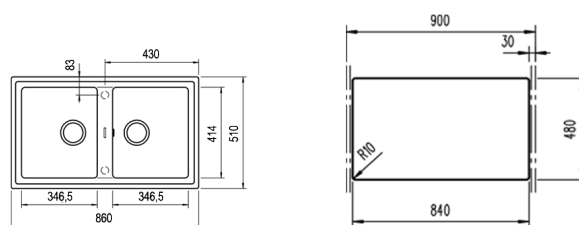

STONE 90 B-TG 2B AUTO
MAESTRO

- Tegrante+ sink
- 2 bowls
- High resistance surface to impacts, thermal shocks and high temperatures
- Excellent UV resistance against decoloring
- Bacteria-free surface very easy to clean
- Inset installation
- 80% quartz and resins
- 3½" automatic basket waste with overflow and siphon
- 200 mm deep bowls
- 90 cm base unit