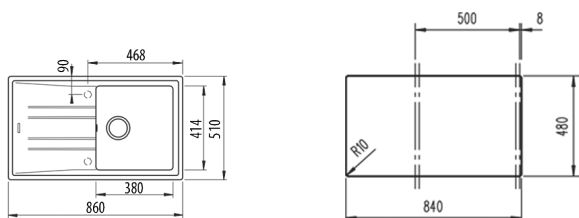

COLOR Carbon

Ref. 115330015 | EAN: 8434778006179

EXTERNAL DIMENSIONS Length 860mm Width 510mm Height 200mm

RECOMMENDED ACCESSORIES

SOAP DISPENSER
REF: 115890012
EAN: 8434778004786

BASKET VALVE DECORATIVE LID
REF: 40199510
EAN: 8421152113806