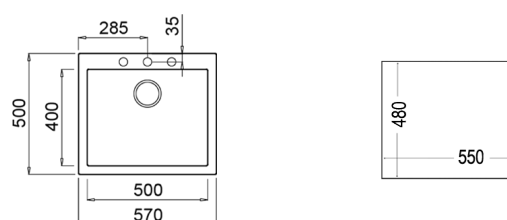

COLOR **Artic White**

Ref. 115230004 | EAN: 8434778007077

EXTERNAL DIMENSIONS Length 790mm Width 500mm Height 200mm

RECOMMENDED ACCESSORIES

SOAP DISPENSER
REF: 115890012
EAN: 8434778004786

UNIVERSAL INOX COLANDER
REF: 40199072
EAN: 8421152144237

CLASSIC CUTTING BOARD
REF: 40199222
EAN: 8421152741498

COLOR **Black**

Ref. 115230005 | EAN: 8434778007084

EXTERNAL DIMENSIONS Length 570mm Width 500mm Height 200mm

RECOMMENDED ACCESSORIES

SOAP DISPENSER
REF: 115890012
EAN: 8434778004786

UNIVERSAL INOX COLANDER
REF: 40199072
EAN: 8421152144237

CLASSIC CUTTING BOARD
REF: 40199222
EAN: 8421152741498