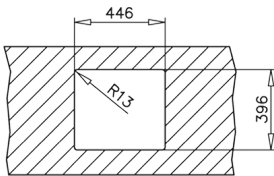

UNDERMOUNT

FLUSH