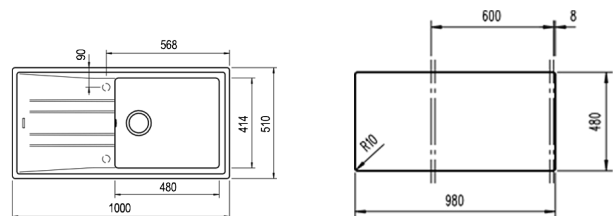

COLOR **Dark Grey**

Ref. 115330013 | EAN: 8434778005936

EXTERNAL DIMENSIONS Length 1000mm Width 510mm Height 200mm

RECOMMENDED ACCESSORIES

BASKET VALVE DECORATIVE LID
REF: 40199510
EAN: 8421152113806