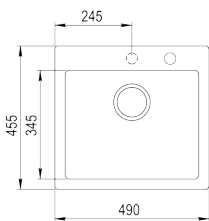

NEW

CLIVO 50 S-TQ 1B AUTO EASY

- Tequartz sink
- 1 bowl
- Excellent UV resistance against decoloring
- Bacteria-free surface very easy to clean
- Inset installation
- 3¹/₂" automatic basket waste with overflow and siphon
- 190 deep bowl
- 50 cm base unit