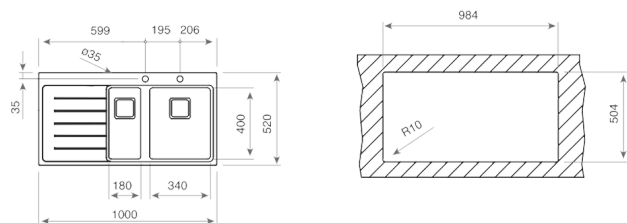

NEW

ZENIT RS15 1 1/2 B 1D L AUTO PRO
MAESTRO

- PureLine stainless steel sink
- 1 bowl, 1 auxiliary bowl and 1 drainer, left hand
- Inset installation
- 18/10 Stainless steel
- Easy clean radius R15 corners
- 3 1/2" SQ automatic basket waste with siphon
- Decorative SQ cover
- SilentSmart, 50% less noise
- 200 and 140 mm deep bowls
- Soap dispenser, colander and chopping board included
- Thick steel sheet
- 80 cm base unit