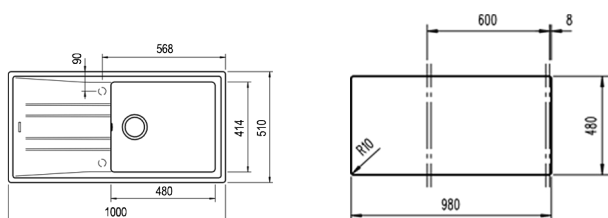

NEW

STONE 60 L-TG 1B 1D AUTO
MAESTRO

- Tegrante+ sink
- 1 bowl and 1 drainer
- High resistance surface to impacts, thermal shocks and high temperatures
- Excellent UV resistance against decoloring
- Bacteria-free surface very easy to clean
- Inset installation
- Reversible drainer
- 80% quartz and resins
- 3½" automatic basket waste with overflow and siphon
- 200 mm deep bowl
- 60 cm base unit