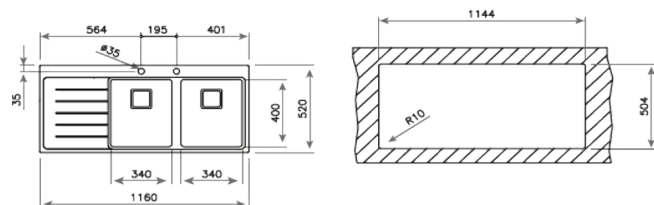

NEW

ZENIT RS15 2B 1D L AUTO PRO
MAESTRO

- PureLine stainless steel sink
- 2 bowls and 1 drainer, left hand
- Inset installation
- 18/10 Stainless steel
- Easy clean radius R15 corners
- 3½" SQ automatic basket waste with siphon
- Decorative SQ cover
- SilentSmart, 50% less noise
- 200 mm deep bowls
- Soap dispenser, colander and chopping board included
- Thick steel sheet
- 80 cm base unit