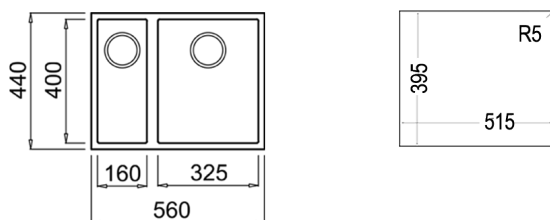

NEW

SQUARE 2B 560 TG
MAESTRO

- Tegrante+ sink
- 2 bowls
- High resistance surface to impacts, thermal shocks and high temperatures
- Excellent UV resistance against decoloring
- Bacteria-free surface very easy to clean
- Undermount installation
- 80% quartz and resins
- 3½" manual basket waste with overflow and siphon
- 200 and 155 mm deep bowls
- 60 cm base unit