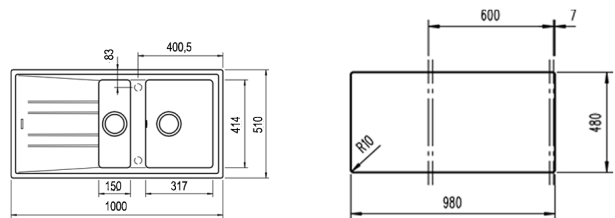

COLOR Metallic Black

Ref. 115360003 | EAN: 8434778005004

EXTERNAL DIMENSIONS Length 1000mm Width 510mm Height 200mm

RECOMMENDED ACCESSORIES

SOAP DISPENSER
REF: 115890012
EAN: 8434778004786

BASKET VALVE DECORATIVE LID
REF: 40199510
EAN: 8421152113806