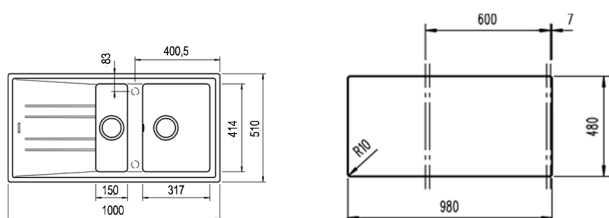

NEW

STONE 60 B-TG 1 1/2 B 1D
MAESTRO

- Tegrante+ sink
- 1 bowl, 1 auxiliary bowl and 1 drainer
- High resistance surface to impacts, thermal shocks and high temperatures
- Excellent UV resistance against decoloring
- Bacteria-free surface very easy to clean
- Inset installation
- Reversible drainer
- 80% quartz and resins
- 3 1/2" manual basket waste with overflow and siphon
- 200 and 140 mm deep bowl
- 60 cm base unit