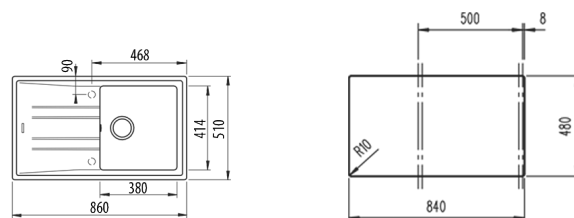

COLOR Metallic Black

Ref. 115330017 | EAN: 8434778005967

EXTERNAL DIMENSIONS Length 860mm Width 510mm Height 200mm

RECOMMENDED ACCESSORIES

SOAP DISPENSER
REF: 115890012
EAN: 8434778004786

BASKET VALVE DECORATIVE LID
REF: 40199510
EAN: 8421152113806