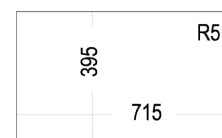

COLOR Artic White

Ref. 115260033 | EAN: 8434778007312

EXTERNAL DIMENSIONS Length 560mm Width 440mm Height 200mm

RECOMMENDED ACCESSORIES

SOAP DISPENSER
REF: 115890012
EAN: 8434778004786

UNIVERSAL INOX COLANDER
REF: 40199072
EAN: 8421152144237

CLASSIC CUTTING BOARD
REF: 40199222
EAN: 8421152741498

COLOR Black

Ref. 115230015 | EAN: 8434778007329

EXTERNAL DIMENSIONS Length 760mm Width 440mm Height 200mm

RECOMMENDED ACCESSORIES

CLASSIC CUTTING BOARD
REF: 40199222
EAN: 8421152741498

SOAP DISPENSER
REF: 115890012
EAN: 8434778004786

UNIVERSAL INOX COLANDER
REF: 40199072
EAN: 8421152144237