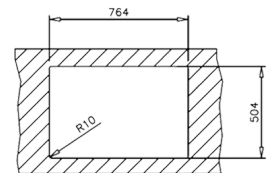

COLOR **Stainless Steel**

Ref. 115100009 | EAN: 8434778004663

EXTERNAL DIMENSIONS Length 780mm Width 520mm Height 200mm

RECOMMENDED ACCESSORIES

BAMBOO CUTTING BOARD
REF: 40199236
EAN: 8421152143667

SOAP DISPENSER
REF: 115890012
EAN: 8434778004786

UNIVERSAL INOX COLANDER
REF: 40199072
EAN: 8421152144237

COLOR **Stainless Steel**

Ref. 115100010 | EAN: 8434778004670

EXTERNAL DIMENSIONS Length 780mm Width 520mm Height 200mm

INCLUDED ACCESSORIES

BAMBOO CUTTING BOARD
REF: 40199236
EAN: 8421152143667

SOAP DISPENSER
REF: 115890012
EAN: 8434778004786

UNIVERSAL INOX COLANDER
REF: 40199072
EAN: 8421152144237