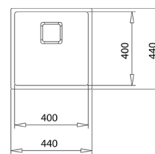

SINKS

NEW

FLEXLINEA RS15 45.40 MAESTRO

- PureLine stainless steel sink
- 1 bowl
- 3-in-1 installation possibilities: undermount, top or flush
- 18/10 Stainless steel
- Easy clean radius R15 corners
- 3½" SQ manual basket waste with siphon
- Decorative SQ cover
- SilentSmart, 50% less noise
- 200 mm deep bowl
- Thick steel sheet
- 60 cm base unit

NEW

FLEXLINEA RS15 40.40 MAESTRO

- PureLine stainless steel sink
- 1 bowl
- 3-in-1 installation possibilities: undermount, top or flush
- 18/10 Stainless steel
- Easy clean radius R15 corners
- 3½" SQ manual basket waste with siphon
- Decorative SQ cover
- SilentSmart, 50% less noise
- 200 mm deep bowl
- Thick steel sheet
- 50 cm base unit

TOP

UNDERMOUNT

FLUSH

COLOR Stainless Steel

Ref. 115000013 | EAN: 8434778004397

EXTERNAL DIMENSIONS Length 490mm Width 440mm Height 200mm

RECOMMENDED ACCESSORIES

SOAP DISPENSER
REF: 115890012
EAN: 8434778004786

UNIVERSAL INOX COLANDER
REF: 40199072
EAN: 8421152144237

CLASSIC CUTTING BOARD
REF: 40199222
EAN: 8421152741498

TOP

UNDERMOUNT

FLUSH

COLOR Stainless Steel

Ref. 115000014 | EAN: 8434778004403

EXTERNAL DIMENSIONS Length 440mm Width 440mm Height 200mm

RECOMMENDED ACCESSORIES

SOAP DISPENSER
REF: 115890012
EAN: 8434778004786

UNIVERSAL INOX COLANDER
REF: 40199072
EAN: 8421152144237

CLASSIC CUTTING BOARD
REF: 40199222
EAN: 8421152741498