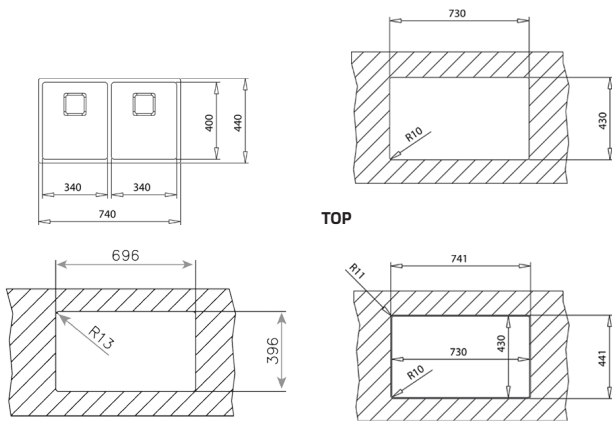

UNDERMOUNT

FLUSH

COLOR **Stainless Steel**

Ref. 115030009 | EAN: 8434778004359

EXTERNAL DIMENSIONS Length 740mm Width 440mm Height 200mm

RECOMMENDED ACCESSORIES

SOAP DISPENSER
REF: 115890012
EAN: 8434778004786

UNIVERSAL INOX COLANDER
REF: 40199072
EAN: 8421152144237

CLASSIC CUTTING BOARD
REF: 40199222
EAN: 8421152741498