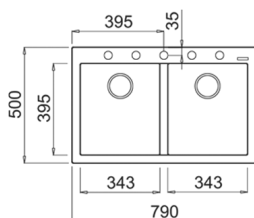

NEW

FORSQUARE 2B 790 TG AUTO
MAESTRO

- Tegranite+ sink
- 2 bowls
- High resistance surface to impacts, thermal shocks and high temperatures
- Excellent UV resistance against decoloring
- Bacteria-free surface very easy to clean
- Inset installation
- 80% quartz and resins
- 3½" automatic basket waste with overflow and siphon
- 200 mm deep bowls
- 80 cm base unit