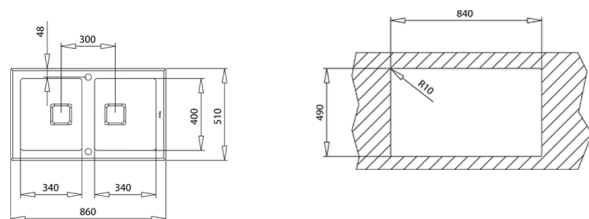

COLOR Glass Black

Ref. 115030017 | EAN: 8434778004793

EXTERNAL DIMENSIONS Length 860mm Width 510mm Height 200mm

RECOMMENDED ACCESSORIES

UNIVERSAL INOX COLANDER
REF: 40199072
EAN: 8421152144237