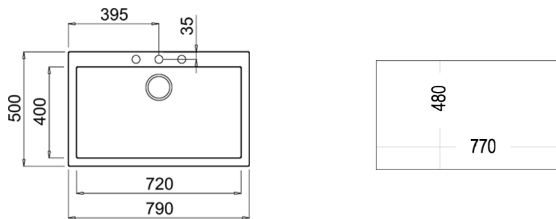

COLOR Bright Cream

Ref. 115230003 | EAN: 8434778007060

EXTERNAL DIMENSIONS Length 790mm Width 500mm Height 200mm

RECOMMENDED ACCESSORIES

SOAP DISPENSER
REF: 115890012
EAN: 8434778004786

UNIVERSAL INOX COLANDER
REF: 40199072
EAN: 8421152144237

CLASSIC CUTTING BOARD
REF: 40199222
EAN: 8421152741498