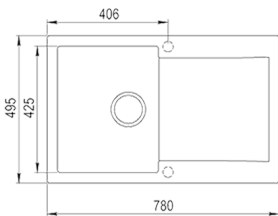

NEW

COMFOR 60 B-TQ 1½/2B 1D 1D AUTO EASY

- Tequartz sink
- 1 bowl, 1 auxiliary bowl and 1 drainer
- Excellent UV resistance against decoloring
- Bacteria-free surface very easy to clean
- Inset installation
- Reversible drainer
- 3½" automatic basket waste with overflow and siphon
- 170 and 95 mm deep bowls
- 60 cm base unit