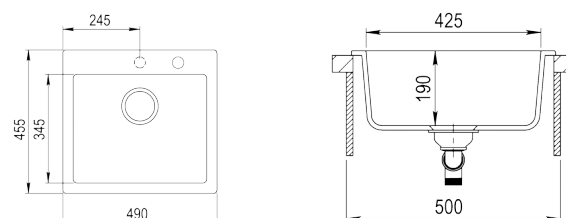

COLOR Onyx black

Ref. 40148010 | EAN: 8421152147955

EXTERNAL DIMENSIONS Length 455mm Width 490mm Height 200mm

RECOMMENDED ACCESSORIES

BASKET VALVE DECORATIVE LID
REF: 40199510
EAN: 8421152113806