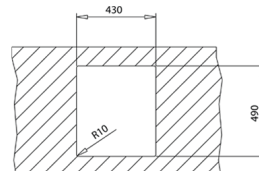

NEW

FORLINEA RS15 40.40 AUTO
MAESTRO

- PureLine stainless steel sink
- 1 bowl
- 2-in-1 installation possibilities: top or flush
- 18/10 Stainless steel
- Easy clean radius R15 corners
- 3½" SQ automatic basket waste with siphon
- Decorative SQ cover
- SilentSmart, 50% less noise
- 200 mm deep bowl
- Thick steel sheet
- 50 cm base unit

COLOR Stainless Steel

Ref. 115000019 | EAN: 8434778004489

EXTERNAL DIMENSIONS Length 440mm Width 500mm Height 200mm

RECOMMENDED ACCESSORIES

UNIVERSAL INOX COLANDER
REF: 40199072
EAN: 8421152144237

CLASSIC CUTTING BOARD
REF: 40199222
EAN: 8421152741498

NEW

FORLINEA RS15 40.40
MAESTRO

- PureLine stainless steel sink
- 1 bowl
- 2-in-1 installation possibilities: top or flush
- 18/10 Stainless steel
- Easy clean radius R15 corners
- 3½" SQ manual basket waste with siphon
- Decorative SQ cover
- SilentSmart, 50% less noise
- 200 mm deep bowl
- Thick steel sheet
- 50 cm base unit

TOP

COLOR Stainless Steel

Ref. 115000020 | EAN: 8434778004496

EXTERNAL DIMENSIONS Length 440mm Width 500mm Height 200mm

RECOMMENDED ACCESSORIES

UNIVERSAL INOX COLANDER
REF: 40199072
EAN: 8421152144237

CLASSIC CUTTING BOARD
REF: 40199222
EAN: 8421152741498