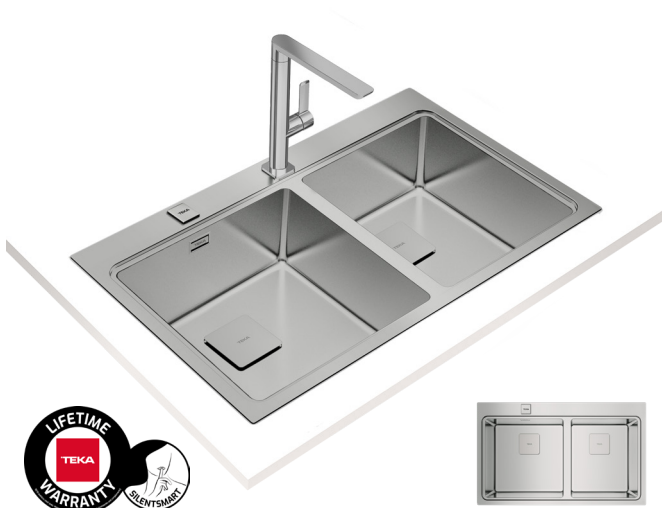

SINKS

NEW

ZENIT RS15 2B 86 AUTO MAESTRO

- PureLine stainless steel sink
- 2 bowls
- Inset installation
- 18/10 Stainless steel
- Easy clean radius R15 corners
- 3½" SQ automatic basket waste with siphon
- Decorative SQ cover
- SilentSmart, 50% less noise
- 200 mm deep bowls
- Thick steel sheet
- 90 cm base unit