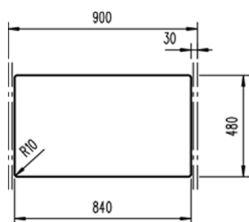

COLOR Carbon

Ref. 115260001 | EAN: 8434778005127

EXTERNAL DIMENSIONS Length 860mm Width 510mm Height 200mm

RECOMMENDED ACCESSORIES

SOAP DISPENSER
REF: 115890012
EAN: 8434778004786

BASKET VALVE DECORATIVE LID
REF: 40199510
EAN: 8421152113806

COLOR Metallic Black

Ref. 115260003 | EAN: 8434778005141

EXTERNAL DIMENSIONS Length 860mm Width 510mm Height 200mm

RECOMMENDED ACCESSORIES

SOAP DISPENSER
REF: 115890012
EAN: 8434778004786

BASKET VALVE DECORATIVE LID
REF: 40199510
EAN: 8421152113806