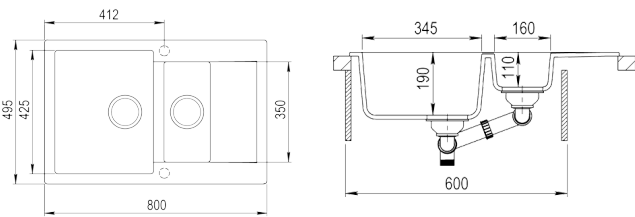

COLOR **Topasbeige**

Ref. 40148022 | EAN: 8421152136744

EXTERNAL DIMENSIONS Length 495mm Width 800mm Height 200mm

RECOMMENDED ACCESSORIES

BASKET VALVE DECORATIVE LID
REF: 40199510
EAN: 8421152113806