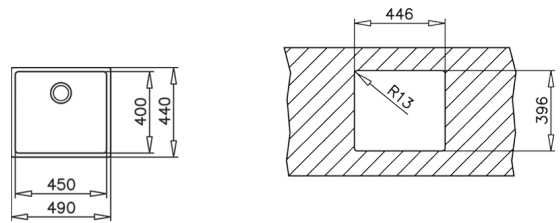

COLOR Stainless Steel

Ref. 115000006 | EAN: 8434778004311

EXTERNAL DIMENSIONS Length 490mm Width 440mm Height 200mm

RECOMMENDED ACCESSORIES

SOAP DISPENSER
REF: 115890012
EAN: 8434778004786

UNIVERSAL INOX COLANDER
REF: 40199072
EAN: 8421152144237

CLASSIC CUTTING BOARD
REF: 40199222
EAN: 8421152741498