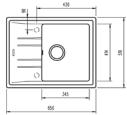

NEW

STONE 45 S-TG 1B 1D MAESTRO

- Tegrante+ sink
- 1 bowl and 1 drainer
- High resistance surface to impacts, thermal shocks and high temperatures
- Excellent UV resistance against decoloring
- Bacteria-free surface very easy to clean
- Inset installation
- Reversible drainer
- 80% quartz and resins
- 3¹/₂" manual basket waste with overflow and siphon
- 200 mm deep bowl
- 45 cm base unit