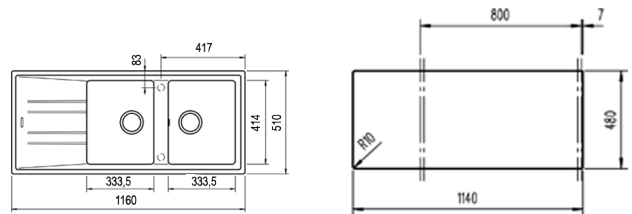

COLOR   Carbon

Ref. 115400009 | EAN: 8434778004915

EXTERNAL DIMENSIONS Length 1160mm Width 510mm Height 200mm

RECOMMENDED ACCESSORIES

BASKET VALVE DECORATIVE LID
REF: 40199510
EAN: 8421152113806