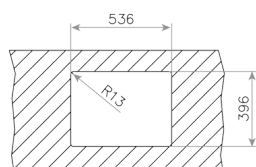

NEW

BE LINEA RS15 71.40
MAESTRO

- PureLine stainless steel sink
- 1 bowl
- Undermount installation
- 18/10 Stainless steel
- Easy clean radius R15 corners
- 3½" manual basket waste with siphon
- SilentSmart, 50% less noise
- 200 mm deep bowl
- Thick steel sheet
- 80 cm base unit