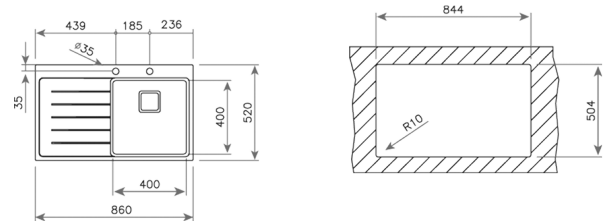

COLOR **Stainless Steel**

Ref. 115100005 | EAN: 8434778004625

EXTERNAL DIMENSIONS Length 860mm Width 520mm Height 200mm

RECOMMENDED ACCESSORIES

BAMBOO CUTTING BOARD
REF: 40199236
EAN: 8421152143667

SOAP DISPENSER
REF: 115890012
EAN: 8434778004786

COLOR **Stainless Steel**

Ref. 115100006 | EAN: 8434778004632

EXTERNAL DIMENSIONS Length 860mm Width 520mm Height 200mm

INCLUDED ACCESSORIES

BAMBOO CUTTING BOARD
REF: 40199236
EAN: 8421152143667

SOAP DISPENSER
REF: 115890012
EAN: 8434778004786