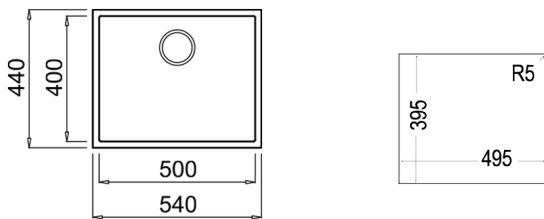

COLOR **Artic White**

Ref. 115230024 | EAN: 8434778007411

EXTERNAL DIMENSIONS Length 540mm Width 440mm Height 200mm

RECOMMENDED ACCESSORIES

SOAP DISPENSER
REF: 115890012
EAN: 8434778004786

UNIVERSAL INOX COLANDER
REF: 40199072
EAN: 8421152144237

CLASSIC CUTTING BOARD
REF: 40199222
EAN: 8421152741498