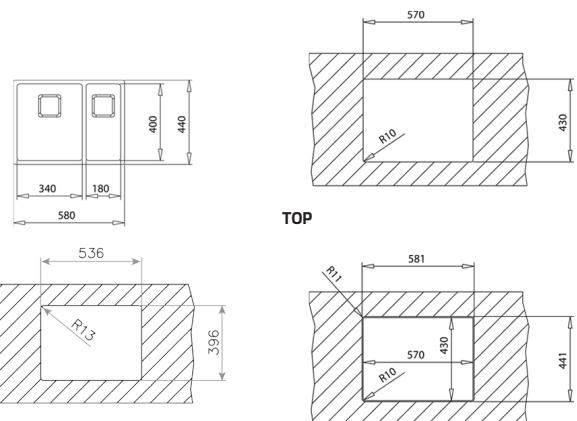

UNIVERSAL INOX COLANDER
REF: 40199072
EAN: 8421152144237

CLASSIC CUTTING BOARD
REF: 40199222
EAN: 8421152741498

UNDERMOUNT

FLUSH

COLOR **Stainless Steel**

Ref. 115030010 | EAN: 8434778004366

EXTERNAL DIMENSIONS Length 580mm Width 440mm Height 200mm