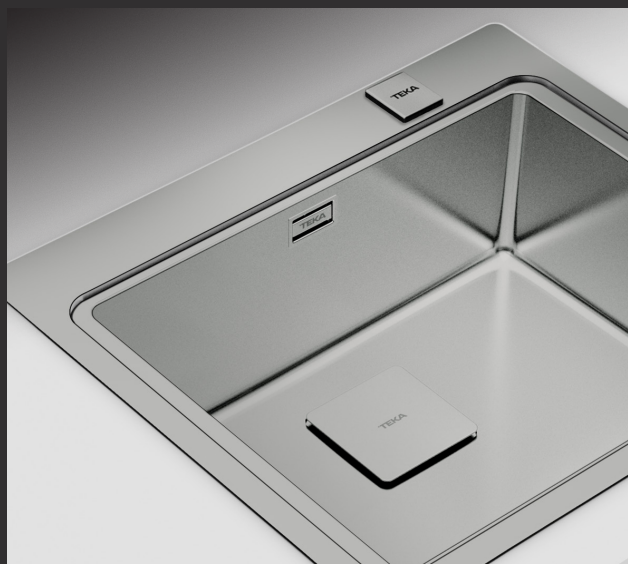

Undermount

A popular option to install with stone, granite and modern composite materials. This sink is mounted and caulked from underneath using the special clips provided. Undermounting is very easy to clean, and prevents dirt from getting stuck around or below the rim, the countertop is completely smooth and the sink looks elegant and practical. The sink is absolutely waterproof!

Top mount

A slimmer rim grants for an accurate positioning of the sink on your countertop. It is suitable for countertops of any material, and it is recommended especially for wood or laminates. Its small rim prevents water spilling onto the countertop.

Flush mount

Sink and countertop become one solid unit, free of awkward edges and corners. The rim of the bowl is milled into the countertop, the cut-out has to be very accurate. The totally seamless working area is also aesthetically pleasing and easy-to-clean. Ideal for natural materials like stone where milling is not a problem.

Lay on

Teka lay-on sinks are only superimposed, do not need, or use clips.

The stainless steel of the sink surrounds the edge of the countertop. Lay-on sinks can be delivered with wood supports at the sides (below the rim) to aid installation while providing structural reinforcement.