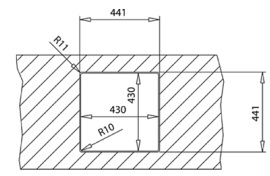

UNIVERSAL INOX COLANDER
REF: 40199072
EAN: 8421152144237

CLASSIC CUTTING BOARD
REF: 40199222
EAN: 8421152741498

TOP

UNDERMOUNT

FLUSH

COLOR Stainless Steel

Ref. 115000014 | EAN: 8434778004403

EXTERNAL DIMENSIONS Length 440mm Width 440mm Height 200mm