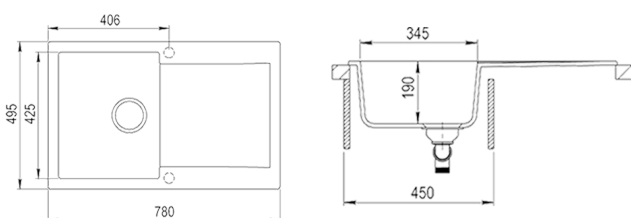

- Tequartz sink
- 1 bowl and 1 drainer
- Excellent UV resistance against decoloring
- Bacteria-free surface very easy to clean
- Inset installation
- Reversible drainer
- 3½" automatic basket waste with overflow and siphon
- 190 deep bowl
- 45 cm base unit