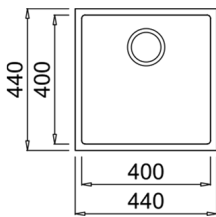

CLASSIC CUTTING BOARD
REF: 40199222
EAN: 8421152741498

SINKS

NEW

SQUARE 40.40 TG MAESTRO

- Tegrante+ sink
- 1 bowl
- High resistance surface to impacts, thermal shocks and high temperatures
- Excellent UV resistance against decoloring
- Bacteria-free surface very easy to clean
- Undermount installation
- 80% quartz and resins
- 3½" manual basket waste with overflow and siphon
- 200 mm deep bowl
- 50 cm base unit