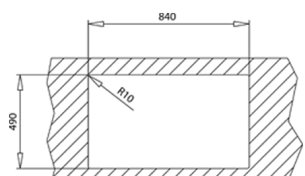

COLOR Glass Black

Ref. 115100011 | EAN: 8434778004731

EXTERNAL DIMENSIONS Length 860mm Width 510mm Height 200mm

RECOMMENDED ACCESSORIES

UNIVERSAL INOX COLANDER
REF: 40199072
EAN: 8421152144237

COLOR White Glass