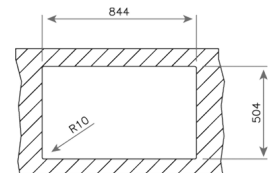

COLOR **Stainless Steel**

Ref. 115030015 | EAN: 8434778004588

EXTERNAL DIMENSIONS Length 860mm Width 520mm Height 200mm

RECOMMENDED ACCESSORIES

BAMBOO CUTTING BOARD
REF: 40199236
EAN: 8421152143667

SOAP DISPENSER
REF: 115890012
EAN: 8434778004786