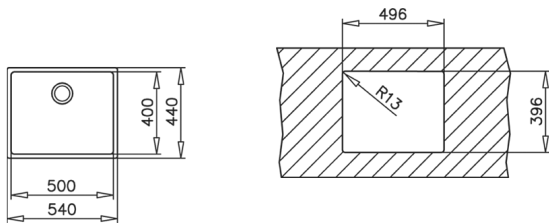

COLOR Stainless Steel

Ref. 115000005 | EAN: 8434778004304

EXTERNAL DIMENSIONS Length 540mm Width 440mm Height 200mm

RECOMMENDED ACCESSORIES

SOAP DISPENSER
REF: 115890012
EAN: 8434778004786

UNIVERSAL INOX COLANDER
REF: 40199072
EAN: 8421152144237

CLASSIC CUTTING BOARD
REF: 40199222
EAN: 8421152741498