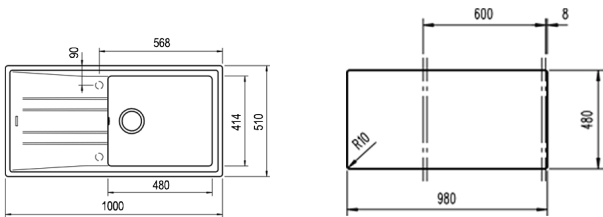

COLOR Carbon

Ref. 115330001 | EAN: 8434778005301

EXTERNAL DIMENSIONS Length 1000mm Width 510mm Height 200mm

RECOMMENDED ACCESSORIES

SOAP DISPENSER
REF: 115890012
EAN: 8434778004786

BASKET VALVE DECORATIVE LID
REF: 40199510
EAN: 8421152113806