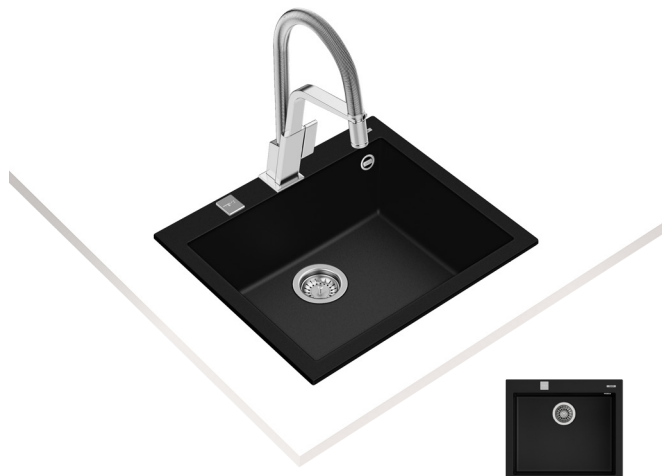

CLASSIC CUTTING BOARD
REF: 40199222
EAN: 8421152741498

NEW

FORSQUARE 72.40 TG AUTO
MAESTRO

- Tegrante+ sink
- 1 bowl
- High resistance surface to impacts, thermal shocks and high temperatures
- Excellent UV resistance against decoloring
- Bacteria-free surface very easy to clean
- Inset installation
- 80% quartz and resins
- 3½" automatic basket waste with overflow and siphon
- 200 mm deep bowl
- 80 cm base unit