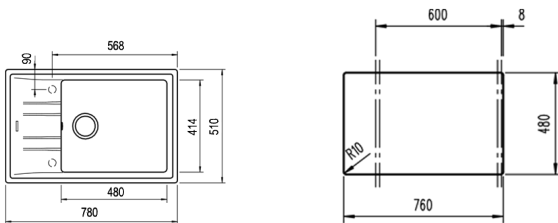

COLOR Sandbeige

Ref. 115330037 | EAN: 8434778006452

EXTERNAL DIMENSIONS Length 780mm Width 510mm Height 200mm

RECOMMENDED ACCESSORIES

BASKET VALVE DECORATIVE LID
REF: 40199510
EAN: 8421152113806