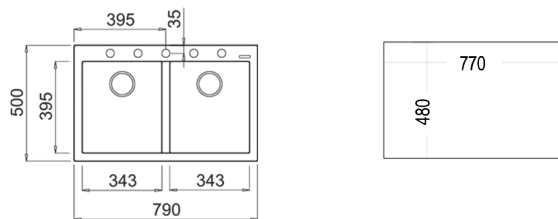

NEW

FORSQUARE 2B 590 TG AUTO MAESTRO

- Tegrinite+ sink
- 2 bowls
- High resistance surface to impacts, thermal shocks and high temperatures
- Excellent UV resistance against decoloring
- Bacteria-free surface very easy to clean
- Inset installation
- 80% quartz and resins
- 3 $\frac{1}{2}$ " automatic basket waste with overflow and siphon
- 200 and 155 mm deep bowl
- 60 cm base unit