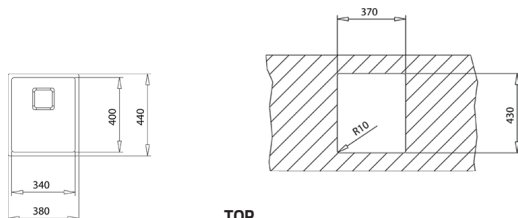

TOP

FLUSH

UNDERMOUNT

COLOR Stainless Steel

Ref. 115000015 | EAN: 8434778004410

EXTERNAL DIMENSIONS Length 380mm Width 440mm Height 200mm

RECOMMENDED ACCESSORIES

SOAP DISPENSER
REF: 115890012
EAN: 8434778004786

UNIVERSAL INOX COLANDER
REF: 40199072
EAN: 8421152144237

CLASSIC CUTTING BOARD
REF: 40199222
EAN: 8421152741498