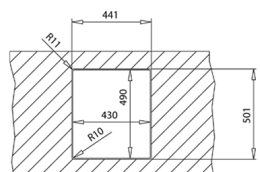

FLUSH

COLOR Stainless Steel

Ref. 115000019 | EAN: 8434778004489

EXTERNAL DIMENSIONS Length 440mm Width 500mm Height 200mm

RECOMMENDED ACCESSORIES

UNIVERSAL INOX COLANDER
REF: 40199072
EAN: 8421152144237

CLASSIC CUTTING BOARD
REF: 40199222
EAN: 8421152741498