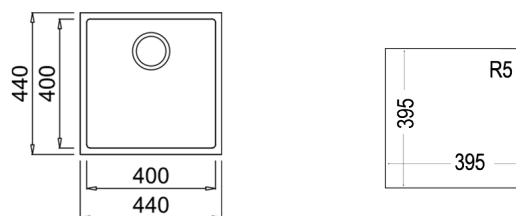

CLASSIC CUTTING BOARD
REF: 40199222
EAN: 8421152741498

NEW

SQUARE 40.40 TG
MAESTRO

- Tegrante+ sink
- 1 bowl
- High resistance surface to impacts, thermal shocks and high temperatures
- Excellent UV resistance against decoloring
- Bacteria-free surface very easy to clean
- Undermount installation
- 80% quartz and resins
- 3½" manual basket waste with overflow and siphon
- 200 mm deep bowl
- 50 cm base unit