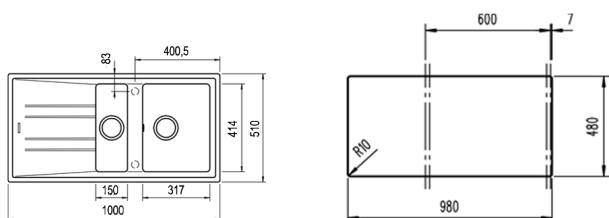

COLOR Metallic Grey

Ref. 115360007 | EAN: 8434778005042

EXTERNAL DIMENSIONS Length 1000mm Width 510mm Height 200mm

RECOMMENDED ACCESSORIES

BASKET VALVE DECORATIVE LID
REF: 40199510
EAN: 8421152113806