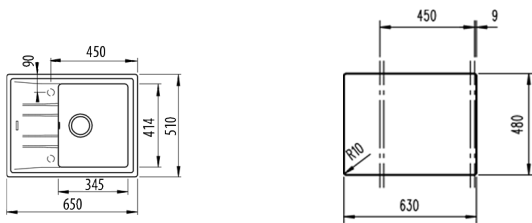

COLOR White

Ref. 115330047 | EAN: 8434778006551

EXTERNAL DIMENSIONS Length 650mm Width 510mm Height 200mm

RECOMMENDED ACCESSORIES

SOAP DISPENSER
REF: 115890012
EAN: 8434778004786

BASKET VALVE DECORATIVE LID
REF: 40199510
EAN: 8421152113806