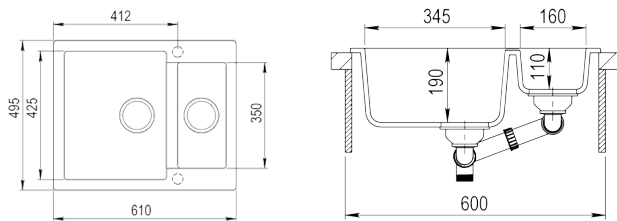

COLOR Alugraumetallic

Ref. 40148031 | EAN: 8421152147993

EXTERNAL DIMENSIONS Length 495mm Width 610mm Height 200mm

RECOMMENDED ACCESSORIES

BASKET VALVE DECORATIVE LID
REF: 40199510
EAN: 8421152113806