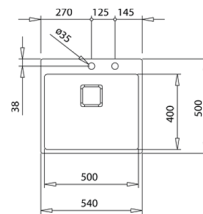

SINKS

NEW

FORLINEA RS15 50.40 AUTO MAESTRO

- PureLine stainless steel sink
- 1 bowl
- 2-in-1 installation possibilities: top or flush
- 18/10 Stainless steel
- Easy clean radius R15 corners
- 3½" SQ automatic basket waste with siphon
- Decorative SQ cover
- SilentSmart, 50% less noise
- 200 mm deep bowl
- Thick steel sheet
- 60 cm base unit

TOP

FLUSH

COLOR **Stainless Steel**

Ref. 115000017 | EAN: 8434778004465

EXTERNAL DIMENSIONS Length 540mm Width 500mm Height 200mm

RECOMMENDED ACCESSORIES

UNIVERSAL INOX COLANDER
REF: 40199072
EAN: 8421152144237

CLASSIC CUTTING BOARD
REF: 40199222
EAN: 8421152741498

NEW

FORLINEA RS15 50.40 MAESTRO

- PureLine stainless steel sink
- 1 bowl
- 2-in-1 installation possibilities: top or flush
- 18/10 Stainless steel
- Easy clean radius R15 corners
- 3½" SQ manual basket waste with siphon
- Decorative SQ cover
- SilentSmart, 50% less noise
- 200 mm deep bowl
- Thick steel sheet
- 60 cm base unit

TOP

FLUSH

COLOR **Stainless Steel**

Ref. 115000018 | EAN: 8434778004472

EXTERNAL DIMENSIONS Length 540mm Width 500mm Height 200mm

RECOMMENDED ACCESSORIES

UNIVERSAL INOX COLANDER
REF: 40199072
EAN: 8421152144237

CLASSIC CUTTING BOARD
REF: 40199222
EAN: 8421152741498