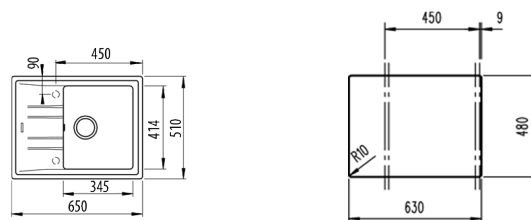

COLOR Carbon

Ref. 115330043 | EAN: 8434778006513

EXTERNAL DIMENSIONS Length 650mm Width 510mm Height 200mm

RECOMMENDED ACCESSORIES

SOAP DISPENSER
REF: 115890012
EAN: 8434778004786

BASKET VALVE DECORATIVE LID
REF: 40199510
EAN: 8421152113806

COLOR Metallic Black

Ref. 115330045 | EAN: 8434778006537

EXTERNAL DIMENSIONS Length 650mm Width 510mm Height 200mm

RECOMMENDED ACCESSORIES

SOAP DISPENSER
REF: 115890012
EAN: 8434778004786

BASKET VALVE DECORATIVE LID
REF: 40199510
EAN: 8421152113806