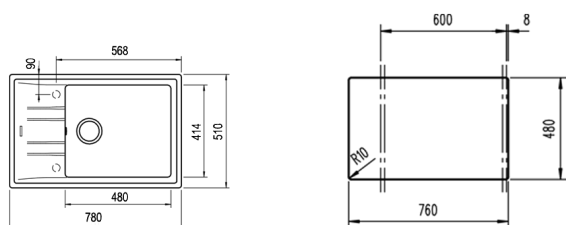

COLOR Metallic Grey

Ref. 115330035 | EAN: 8434778006148

EXTERNAL DIMENSIONS Length 780mm Width 510mm Height 200mm

RECOMMENDED ACCESSORIES

BASKET VALVE DECORATIVE LID
REF: 40199510
EAN: 8421152113806