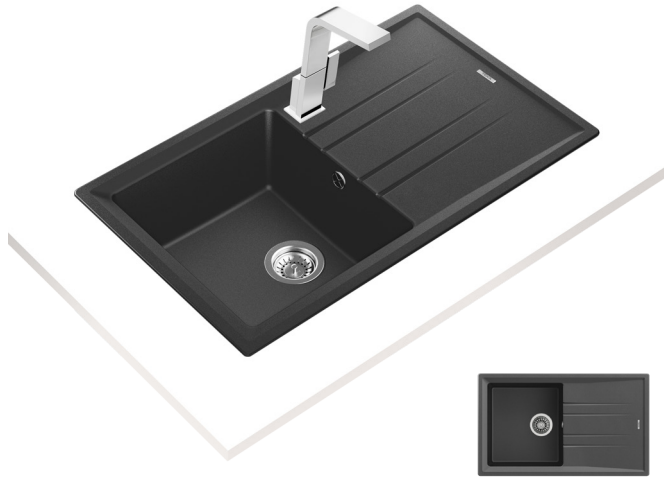

SINKS

NEW

STONE 50 B-TG 1B 1D MAESTRO

- Tegrante+ sink
- 1 bowl and 1 drainer
- High resistance surface to impacts, thermal shocks and high temperatures
- Excellent UV resistance against decoloring
- Bacteria-free surface very easy to clean
- Inset installation
- Reversible drainer
- 80% quartz and resins
- 3¹/₂" manual basket waste with overflow and siphon
- 200 mm deep bowl
- 50 cm base unit