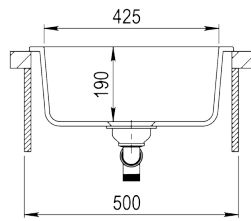

NEW

CLIVO 50 S-TQ 1B AUTO EASY

- Tequartz sink
- 1 bowl
- Excellent UV resistance against decoloring
- Bacteria-free surface very easy to clean
- Inset installation
- 3¹/₂" automatic basket waste with overflow and siphon
- 190 deep bowl
- 50 cm base unit