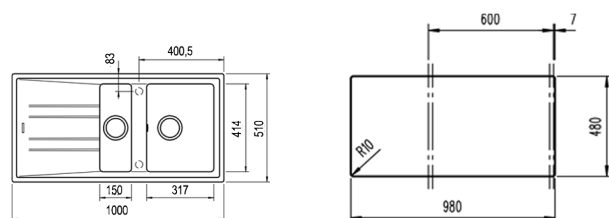

COLOR Carbon
Ref. 115360008 | EAN: 8434778005059

EXTERNAL DIMENSIONS Length 1000mm Width 510mm Height 200mm

RECOMMENDED ACCESSORIES

BASKET VALVE DECORATIVE LID
REF: 40199510
EAN: 8421152113806