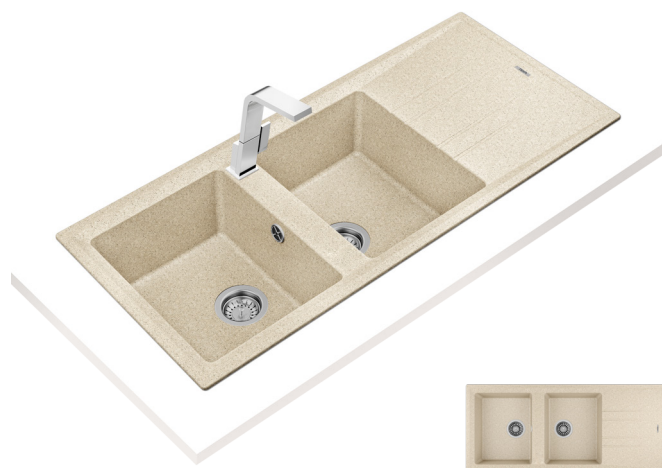

NEW

STONE 80 B-TG 2B 1D
MAESTRO

- Tegrante+ sink
- 2 bowls and 1 drainer
- High resistance surface to impacts, thermal shocks and high temperatures
- Excellent UV resistance against decoloring
- Bacteria-free surface very easy to clean
- Inset installation
- Reversible drainer
- 80% quartz and resins
- 3 1/2" manual basket waste with overflow and siphon
- 200 mm deep bowl
- 80 cm base unit