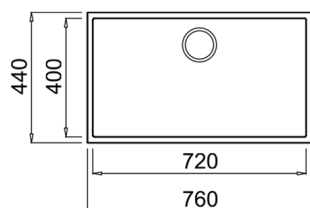

NEW

SQUARE 72.40 TG
MAESTRO

- Tegrante+ sink
- 1 bowl
- High resistance surface to impacts, thermal shocks and high temperatures
- Excellent UV resistance against decoloring
- Bacteria-free surface very easy to clean
- Undermount installation
- 80% quartz and resins
- 3½" manual basket waste with overflow and siphon
- 200 mm deep bowl
- 80 cm base unit