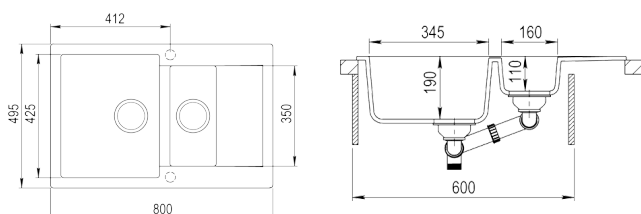

COLOR Onyx black

Ref. 40148020 | EAN: 8421152136720

EXTERNAL DIMENSIONS Length 495mm Width 800mm Height 200mm

RECOMMENDED ACCESSORIES

BASKET VALVE DECORATIVE LID
REF: 40199510
EAN: 8421152113806