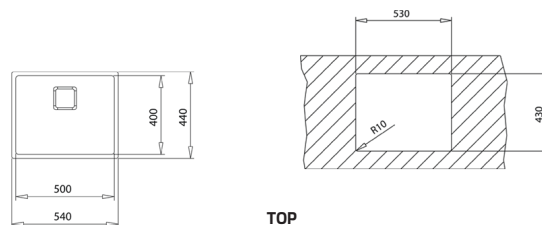

UNIVERSAL INOX COLANDER
REF: 40199072
EAN: 8421152144237

CLASSIC CUTTING BOARD
REF: 40199222
EAN: 8421152741498

NEW

FLEXLINEA RS15 50.40
MAESTRO

- PureLine stainless steel sink
- 1 bowl
- 3-in-1 installation possibilities: undermount, top or flush
- 18/10 Stainless steel
- Easy clean radius R15 corners
- 3½" SQ manual basket waste with siphon
- Decorative SQ cover
- SilentSmart, 50% less noise
- 200 mm deep bowl
- Thick steel sheet
- 60 cm base unit