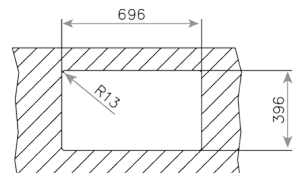

COLOR **Stainless Steel**

Ref. 115030006 | EAN: 8434778004267

EXTERNAL DIMENSIONS Length 860mm Width 440mm Height 200mm

RECOMMENDED ACCESSORIES

SOAP DISPENSER
REF: 115890012
EAN: 8434778004786

UNIVERSAL INOX COLANDER
REF: 40199072
EAN: 8421152144237

CLASSIC CUTTING BOARD
REF: 40199222
EAN: 8421152741498

COLOR **Stainless Steel**

Ref. 115030007 | EAN: 8434778004274

EXTERNAL DIMENSIONS Length 740mm Width 440mm Height 200mm

RECOMMENDED ACCESSORIES

SOAP DISPENSER
REF: 115890012
EAN: 8434778004786

UNIVERSAL INOX COLANDER
REF: 40199072
EAN: 8421152144237

CLASSIC CUTTING BOARD
REF: 40199222
EAN: 8421152741498