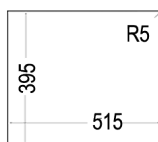

CLASSIC CUTTING BOARD
REF: 40199222
EAN: 8421152741498

NEW

SQUARE 2B 560 TG
MAESTRO

- Tegrante+ sink
- 2 bowls
- High resistance surface to impacts, thermal shocks and high temperatures
- Excellent UV resistance against decoloring
- Bacteria-free surface very easy to clean
- Undermount installation
- 80% quartz and resins
- 3½" manual basket waste with overflow and siphon
- 200 and 155 mm deep bowls
- 60 cm base unit