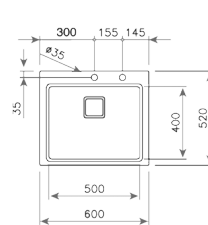

COLOR Stainless Steel

Ref. 115000021 | EAN: 8434778004687

EXTERNAL DIMENSIONS Length 600mm Width 520mm Height 200mm

RECOMMENDED ACCESSORIES

BAMBOO CUTTING BOARD
REF: 40199236
EAN: 8421152143667

SOAP DISPENSER
REF: 115890012
EAN: 8434778004786

UNIVERSAL INOX COLANDER
REF: 40199072
EAN: 8421152144237

COLOR Stainless Steel

Ref. 115000022 | EAN: 8434778004694

EXTERNAL DIMENSIONS Length 600mm Width 520mm Height 200mm

INCLUDED ACCESSORIES

BAMBOO CUTTING BOARD
REF: 40199236
EAN: 8421152143667

SOAP DISPENSER
REF: 115890012
EAN: 8434778004786

UNIVERSAL INOX COLANDER
REF: 40199072
EAN: 8421152144237