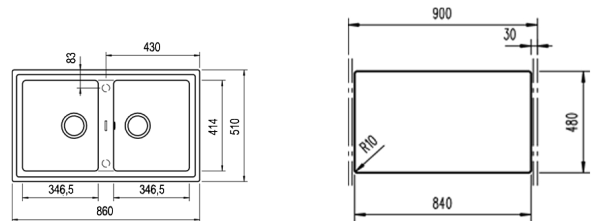

COLOR Metallic Grey

Ref. 115260000 | EAN: 8434778005110

EXTERNAL DIMENSIONS Length 860mm Width 510mm Height 200mm

RECOMMENDED ACCESSORIES

SOAP DISPENSER
REF: 115890012
EAN: 8434778004786

BASKET VALVE DECORATIVE LID
REF: 40199510
EAN: 8421152113806