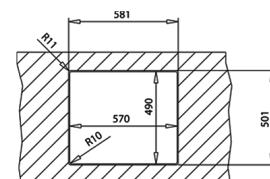

NEW

FORLINEA RS15 2B 580 AUTO
MAESTRO

- PureLine stainless steel sink
- 2 bowls
- 2-in-1 installation possibilities: top or flush
- 18/10 Stainless steel
- Easy clean radius R15 corners
- 3½" SQ automatic basket waste with siphon
- Decorative SQ cover
- SilentSmart, 50% less noise
- 200 and 140 mm deep bowls
- Thick steel sheet
- 60 cm base unit

COLOR Stainless Steel

Ref. 115030013 | EAN: 8434778004441

EXTERNAL DIMENSIONS Length 580mm Width 500mm Height 200mm

RECOMMENDED ACCESSORIES

UNIVERSAL INOX COLANDER
REF: 40199072
EAN: 8421152144237

CLASSIC CUTTING BOARD
REF: 40199222
EAN: 8421152741498

NEW

FORLINEA RS15 2B 580
MAESTRO

- PureLine stainless steel sink
- 2 bowls
- 2-in-1 installation possibilities: top or flush
- 18/10 Stainless steel
- Easy clean radius R15 corners
- 3½" SQ manual basket waste with siphon
- Decorative SQ cover
- SilentSmart, 50% less noise
- 200 and 140 mm deep bowls
- Thick steel sheet
- 60 cm base unit

FLUSH

COLOR Stainless Steel

Ref. 115030014 | EAN: 8434778004458

EXTERNAL DIMENSIONS Length 580mm Width 500mm Height 200mm

RECOMMENDED ACCESSORIES

UNIVERSAL INOX COLANDER
REF: 40199072
EAN: 8421152144237

CLASSIC CUTTING BOARD
REF: 40199222
EAN: 8421152741498