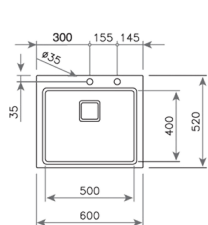

NEW

ZENIT RS15 1B AUTO PRO
MAESTRO

- PureLine stainless steel sink
- 1 bowl
- Inset installation
- 18/10 Stainless steel
- Easy clean radius R15 corners
- 3½" SQ automatic basket waste with siphon
- Decorative SQ cover
- SilentSmart, 50% less noise
- 200 mm deep bowl
- Soap dispenser, colander and chopping board included
- Thick steel sheet
- 60 cm base unit