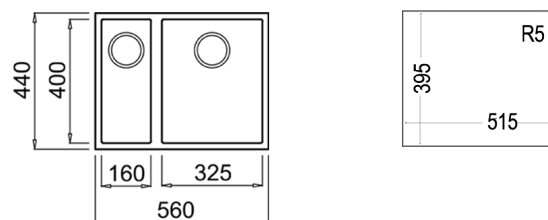

COLOR Black

Ref. 115260029 | EAN: 8434778007275

EXTERNAL DIMENSIONS Length 560mm Width 440mm Height 200mm

RECOMMENDED ACCESSORIES

SOAP DISPENSER
REF: 115890012
EAN: 8434778004786

UNIVERSAL INOX COLANDER
REF: 40199072
EAN: 8421152144237

CLASSIC CUTTING BOARD
REF: 40199222
EAN: 8421152741498

COLOR Stone Grey

Ref. 115260030 | EAN: 8434778007282

EXTERNAL DIMENSIONS Length 560mm Width 440mm Height 200mm

RECOMMENDED ACCESSORIES

SOAP DISPENSER
REF: 115890012
EAN: 8434778004786

UNIVERSAL INOX COLANDER
REF: 40199072
EAN: 8421152144237

CLASSIC CUTTING BOARD
REF: 40199222
EAN: 8421152741498