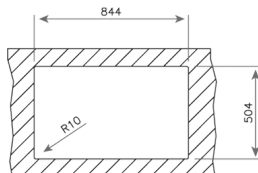

NEW

ZENIT RS15 2B 86 AUTO PRO MAESTRO

- PureLine stainless steel sink
- 2 bowls
- Inset installation
- 18/10 Stainless steel
- Easy clean radius R15 corners
- 3½" SQ automatic basket waste with siphon
- Decorative SQ cover
- SilentSmart, 50% less noise
- 200 mm deep bowls
- Soap dispenser, colander and chopping board included
- Thick steel sheet
- 90 cm base unit