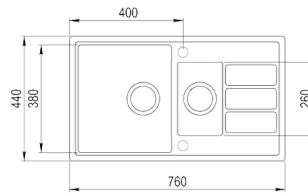

NEW

COMFOR 60 B-TQ 1½/2B 1D 1D AUTO EASY

- Tequartz sink
- 1 bowl, 1 auxiliary bowl and 1 drainer
- Excellent UV resistance against decoloring
- Bacteria-free surface very easy to clean
- Inset installation
- Reversible drainer
- 3½" automatic basket waste with overflow and siphon
- 170 and 95 mm deep bowls
- 60 cm base unit