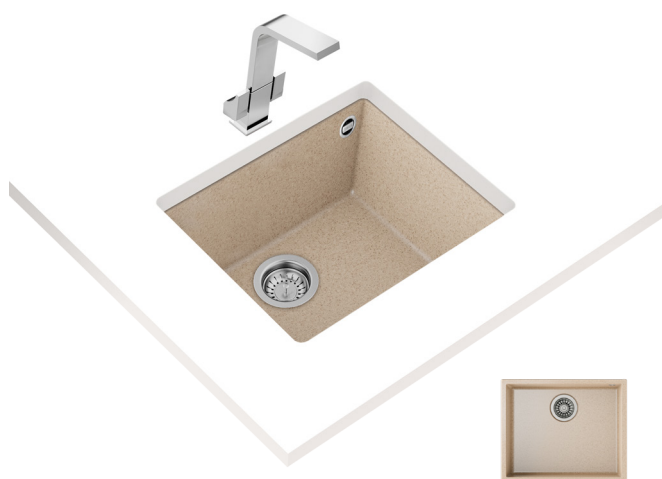

CLASSIC CUTTING BOARD
REF: 40199222
EAN: 8421152741498

NEW

SQUARE 50.40 TG
MAESTRO

- Tegrante+ sink
- 1 bowl
- High resistance surface to impacts, thermal shocks and high temperatures
- Excellent UV resistance against decoloring
- Bacteria-free surface very easy to clean
- Undermount installation
- 80% quartz and resins
- 3½" manual basket waste with overflow and siphon
- 200 mm deep bowl
- 60 cm base unit