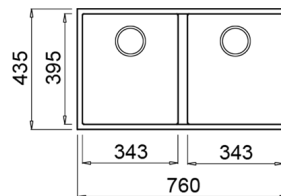

COLOR Avena Beige

Ref. 115260026 | EAN: 8434778007244

EXTERNAL DIMENSIONS Length 760mm Width 435mm Height 200mm

RECOMMENDED ACCESSORIES

SOAP DISPENSER
REF: 115890012
EAN: 8434778004786

CLASSIC CUTTING BOARD
REF: 40199222
EAN: 8421152741498

COLOR Artic White

Ref. 115260028 | EAN: 8434778007268

EXTERNAL DIMENSIONS Length 760mm Width 435mm Height 200mm

RECOMMENDED ACCESSORIES

SOAP DISPENSER
REF: 115890012
EAN: 8434778004786

CLASSIC CUTTING BOARD
REF: 40199222
EAN: 8421152741498