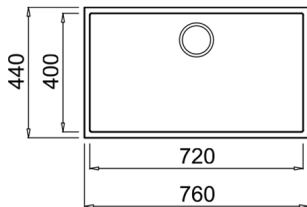

NEW

SQUARE 72.40 TG MAESTRO

- Tegrinite+ sink
- 1 bowl
- High resistance surface to impacts, thermal shocks and high temperatures
- Excellent UV resistance against decoloring
- Bacteria-free surface very easy to clean
- Undermount installation
- 80% quartz and resins
- 3½" manual basket waste with overflow and siphon
- 200 mm deep bowl
- 80 cm base unit