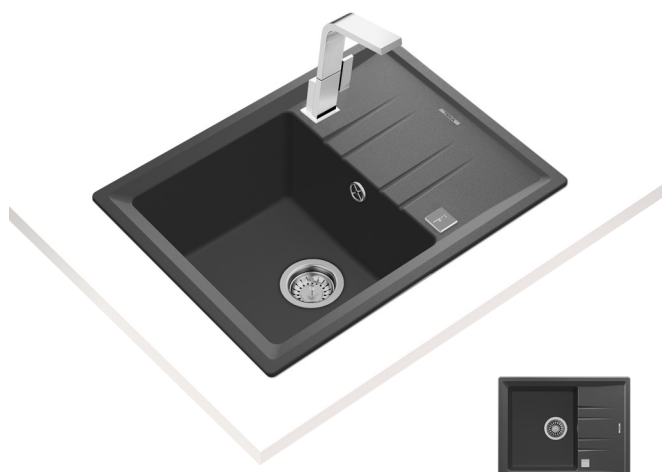

- Tegrante+ sink
- 1 bowl and 1 drainer
- High resistance surface to impacts, thermal shocks and high temperatures
- Excellent UV resistance against decoloring
- Bacteria-free surface very easy to clean
- Inset installation
- Reversible drainer
- 80% quartz and resins
- 3½" automatic basket waste with overflow and siphon
- 200 mm deep bowl
- 45 cm base unit