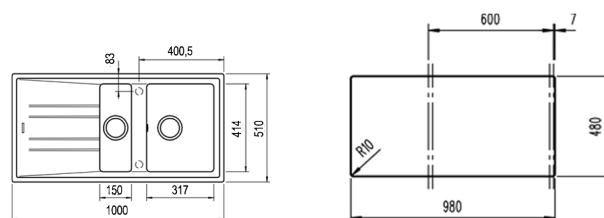

COLOR Topasbeige

Ref. 115360011 | EAN: 8434778005080

EXTERNAL DIMENSIONS Length 1000mm Width 510mm Height 200mm

RECOMMENDED ACCESSORIES

BASKET VALVE DECORATIVE LID
REF: 40199510
EAN: 8421152113806