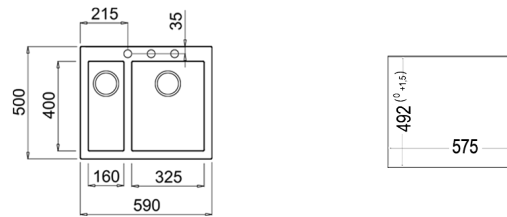

COLOR Artic White

Ref. 115260023 | EAN: 8434778007022

EXTERNAL DIMENSIONS Length 590mm Width 500mm Height 200mm

RECOMMENDED ACCESSORIES

SOAP DISPENSER
REF: 115890012
EAN: 8434778004786

UNIVERSAL INOX COLANDER
REF: 40199072
EAN: 8421152144237

CLASSIC CUTTING BOARD
REF: 40199222
EAN: 8421152741498