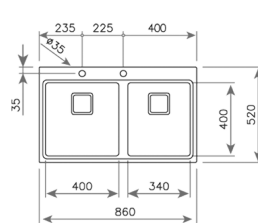

COLOR Stainless Steel

Ref. 115130002 | EAN: 8434778004564

EXTERNAL DIMENSIONS Length 1000mm Width 520mm Height 200mm

RECOMMENDED ACCESSORIES

BAMBOO CUTTING BOARD
REF: 40199236
EAN: 8421152143667

SOAP DISPENSER
REF: 115890012
EAN: 8434778004786

COLOR **Stainless Steel**

Ref. 115030015 | EAN: 8434778004588

EXTERNAL DIMENSIONS Length 860mm Width 520mm Height 200mm

RECOMMENDED ACCESSORIES

BAMBOO CUTTING BOARD
REF: 40199236
EAN: 8421152143667

SOAP DISPENSER
REF: 115890012
EAN: 8434778004786