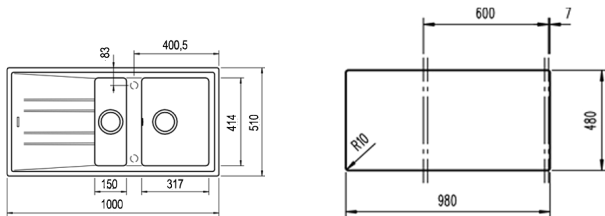

COLOR **Metallic Black**

Ref. 115360010 | EAN: 8434778005073

EXTERNAL DIMENSIONS Length 1000mm Width 510mm Height 200mm

RECOMMENDED ACCESSORIES

BASKET VALVE DECORATIVE LID
REF: 40199510
EAN: 8421152113806