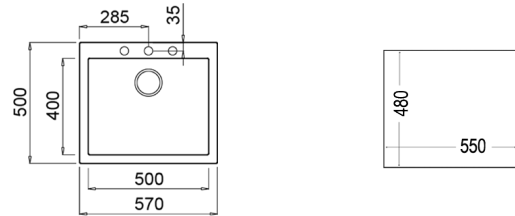

COLOR Stone Grey

Ref. 115230006 | EAN: 8434778007091

EXTERNAL DIMENSIONS Length 570mm Width 500mm Height 200mm

RECOMMENDED ACCESSORIES

SOAP DISPENSER
REF: 115890012
EAN: 8434778004786

UNIVERSAL INOX COLANDER
REF: 40199072
EAN: 8421152144237

CLASSIC CUTTING BOARD
REF: 40199222
EAN: 8421152741498

COLOR Bright Cream

Ref. 115230008 | EAN: 8434778007114

EXTERNAL DIMENSIONS Length 570mm Width 500mm Height 200mm

RECOMMENDED ACCESSORIES

SOAP DISPENSER
REF: 115890012
EAN: 8434778004786

UNIVERSAL INOX COLANDER
REF: 40199072
EAN: 8421152144237

CLASSIC CUTTING BOARD
REF: 40199222
EAN: 8421152741498