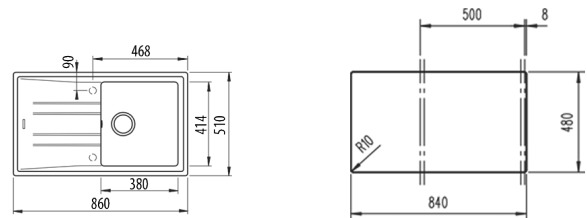

COLOR **Topasbeige**

Ref. 115330025 | EAN: 8434778006049

EXTERNAL DIMENSIONS Length 860mm Width 510mm Height 200mm

RECOMMENDED ACCESSORIES

BASKET VALVE DECORATIVE LID
REF: 40199510
EAN: 8421152113806