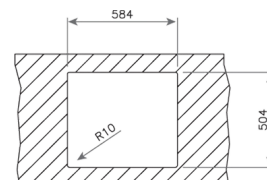

COLOR Stainless Steel

Ref. 115000021 | EAN: 8434778004687

EXTERNAL DIMENSIONS Length 600mm Width 520mm Height 200mm

RECOMMENDED ACCESSORIES

BAMBOO CUTTING BOARD
REF: 40199236
EAN: 8421152143667

SOAP DISPENSER
REF: 115890012
EAN: 8434778004786

UNIVERSAL INOX COLANDER
REF: 40199072
EAN: 8421152144237

COLOR Stainless Steel

Ref. 115000022 | EAN: 8434778004694

EXTERNAL DIMENSIONS Length 600mm Width 520mm Height 200mm

INCLUDED ACCESSORIES

BAMBOO CUTTING BOARD
REF: 40199236
EAN: 8421152143667

SOAP DISPENSER
REF: 115890012
EAN: 8434778004786

UNIVERSAL INOX COLANDER
REF: 40199072
EAN: 8421152144237