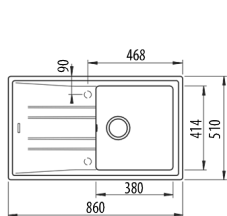

COLOR **Topasbeige**

Ref. 115330018 | EAN: 8434778005974

EXTERNAL DIMENSIONS Length 860mm Width 510mm Height 200mm

RECOMMENDED ACCESSORIES

SOAP DISPENSER
REF: 115890012
EAN: 8434778004786

BASKET VALVE DECORATIVE LID
REF: 40199510
EAN: 8421152113806

COLOR **Sandbeige**

Ref. 115330016 | EAN: 8434778005950

EXTERNAL DIMENSIONS Length 860mm Width 510mm Height 200mm

RECOMMENDED ACCESSORIES

SOAP DISPENSER
REF: 115890012
EAN: 8434778004786

BASKET VALVE DECORATIVE LID
REF: 40199510
EAN: 8421152113806