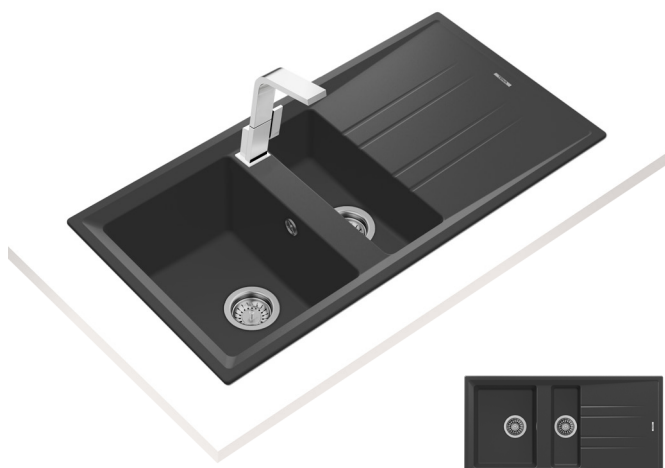

NEW

STONE 60 B-TG 1 1/2 B 1D
MAESTRO

- Tegrante+ sink
- 1 bowl, 1 auxiliary bowl and 1 drainer
- High resistance surface to impacts, thermal shocks and high temperatures
- Excellent UV resistance against decoloring
- Bacteria-free surface very easy to clean
- Inset installation
- Reversible drainer
- 80% quartz and resins
- 3 1/2" manual basket waste with overflow and siphon
- 200 and 140 mm deep bowl
- 60 cm base unit