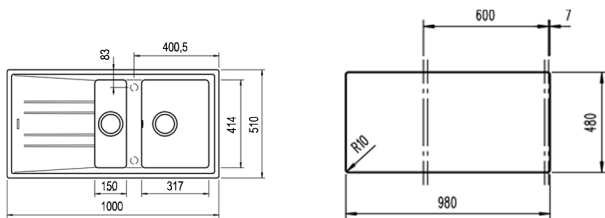

COLOR **Topasbeige**

Ref. 115360004 | EAN: 8434778005011

EXTERNAL DIMENSIONS Length 1000mm Width 510mm Height 200mm

RECOMMENDED ACCESSORIES

SOAP DISPENSER
REF: 115890012
EAN: 8434778004786

BASKET VALVE DECORATIVE LID
REF: 40199510
EAN: 8421152113806