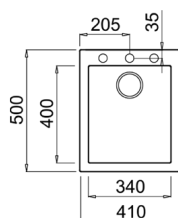

NEW

FORSQUARE 34.40 TG AUTO
MAESTRO

- Tegrante+ sink
- 1 bowl
- High resistance surface to impacts, thermal shocks and high temperatures
- Excellent UV resistance against decoloring
- Bacteria-free surface very easy to clean
- Inset installation
- 80% quartz and resins
- 3½" automatic basket waste with overflow and siphon
- 200 mm deep bowl
- 45 cm base unit