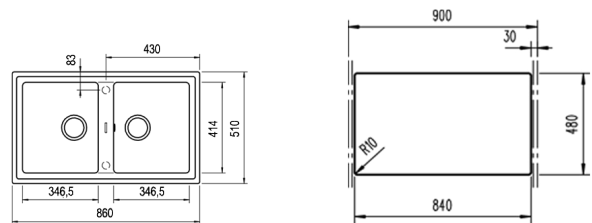

COLOR **Topasbeige**

Ref. 115260011 | EAN: 8434778005264

EXTERNAL DIMENSIONS Length 860mm Width 510mm Height 200mm

RECOMMENDED ACCESSORIES

BASKET VALVE DECORATIVE LID
REF: 40199510
EAN: 8421152113806