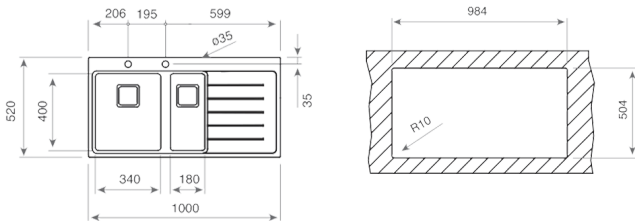

COLOR Stainless Steel

Ref. 115160005 | EAN: 8434778004526

EXTERNAL DIMENSIONS Length 1160mm Width 520mm Height 200mm

RECOMMENDED ACCESSORIES

BAMBOO CUTTING BOARD
REF: 40199236
EAN: 8421152143667

SOAP DISPENSER
REF: 115890012
EAN: 8434778004786

UNIVERSAL INOX COLANDER
REF: 40199072
EAN: 8421152144237

COLOR Stainless Steel

Ref. 115160006 | EAN: 8434778004533

EXTERNAL DIMENSIONS Length 1160mm Width 520mm Height 200mm

INCLUDED ACCESSORIES

BAMBOO CUTTING BOARD
REF: 40199236
EAN: 8421152143667

COLOR **Stainless Steel**

Ref. 115130000 | EAN: 8434778004540

EXTERNAL DIMENSIONS Length 1000mm Width 520mm Height 200mm

RECOMMENDED ACCESSORIES

BAMBOO CUTTING BOARD
REF: 40199236
EAN: 8421152143667

SOAP DISPENSER
REF: 115890012
EAN: 8434778004786