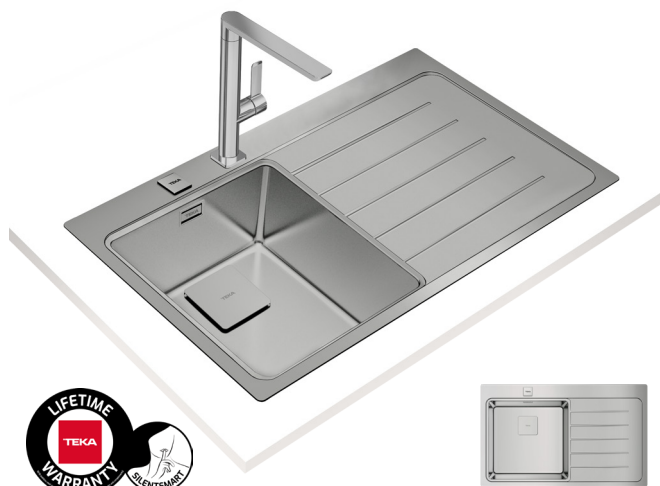

SOAP DISPENSER
REF: 115890012
EAN: 8434778004786

UNIVERSAL INOX COLANDER
REF: 40199072
EAN: 8421152144237

NEW

ZENIT RS15 1B 1D R 86 AUTO
MAESTRO

- PureLine stainless steel sink
- 1 bowl and 1 drainer, right hand
- Inset installation
- 18/10 Stainless steel
- Easy clean radius R15 corners
- 3½" SQ automatic basket waste with siphon
- Decorative SQ cover
- SilentSmart, 50% less noise
- 200 mm deep bowl
- Thick steel sheet
- 50 cm base unit

NEW

ZENIT RS15 1B 1D R 86 AUTO PRO
MAESTRO

- PureLine stainless steel sink
- 1 bowl and 1 drainer, right hand
- Inset installation
- 18/10 Stainless steel
- Easy clean radius R15 corners
- 3½" SQ automatic basket waste with siphon
- Decorative SQ cover
- SilentSmart, 50% less noise
- 200 mm deep bowl
- Soap dispenser, colander and chopping board included
- Thick steel sheet
- 50 cm base unit