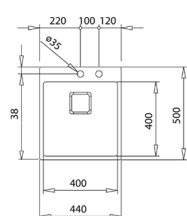

NEW

FORLINEA RS15 40.40 AUTO
MAESTRO

- PureLine stainless steel sink
- 1 bowl
- 2-in-1 installation possibilities: top or flush
- 18/10 Stainless steel
- Easy clean radius R15 corners
- 3½" SQ automatic basket waste with siphon
- Decorative SQ cover
- SilentSmart, 50% less noise
- 200 mm deep bowl
- Thick steel sheet
- 50 cm base unit

COLOR Stainless Steel

Ref. 115000019 | EAN: 8434778004489

EXTERNAL DIMENSIONS Length 440mm Width 500mm Height 200mm

RECOMMENDED ACCESSORIES

UNIVERSAL INOX COLANDER
REF: 40199072
EAN: 8421152144237

CLASSIC CUTTING BOARD
REF: 40199222
EAN: 8421152741498

NEW

FORLINEA RS15 40.40
MAESTRO

- PureLine stainless steel sink
- 1 bowl
- 2-in-1 installation possibilities: top or flush
- 18/10 Stainless steel
- Easy clean radius R15 corners
- 3½" SQ manual basket waste with siphon
- Decorative SQ cover
- SilentSmart, 50% less noise
- 200 mm deep bowl
- Thick steel sheet
- 50 cm base unit

COLOR Stainless Steel

Ref. 115000020 | EAN: 8434778004496

EXTERNAL DIMENSIONS Length 440mm Width 500mm Height 200mm

RECOMMENDED ACCESSORIES

UNIVERSAL INOX COLANDER
REF: 40199072
EAN: 8421152144237

CLASSIC CUTTING BOARD
REF: 40199222
EAN: 8421152741498