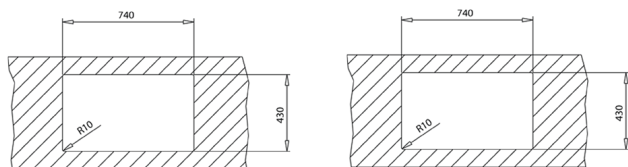

- PureLine stainless steel sink
- 1 bowl
- 3-in-1 installation possibilities: undermount, top or flush
- 18/10 Stainless steel
- Easy clean radius R15 corners
- 3½" SQ manual basket waste with siphon
- Decorative SQ cover
- SilentSmart, 50% less noise
- 200 mm deep bowl
- Thick steel sheet
- 80 cm base unit