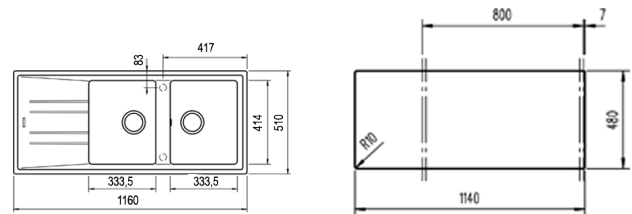

COLOR **Topasbeige**

Ref. 115400012 | EAN: 8434778004946

EXTERNAL DIMENSIONS Length 1160mm Width 510mm Height 200mm

RECOMMENDED ACCESSORIES

BASKET VALVE DECORATIVE LID
REF: 40199510
EAN: 8421152113806