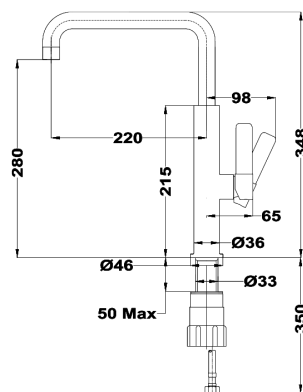

COLOR

■ Chrome

Ref. 116030029 | EAN: 8434778003758