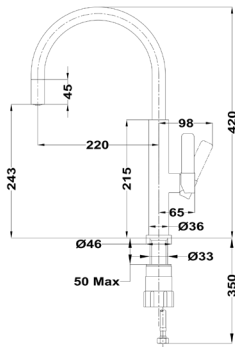

COLOR

Ref. 116010003 | EAN: 8434778002836

KITCHEN TAPS

NEW

FOT 995
TOTAL

- One handle kitchen tap
- Swivel spout
- Anti-scale aerator integrated in the spout
- 3/8" flexible inlet pipes

COLOR

 **Chrome**