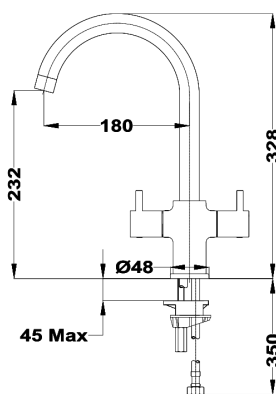

COLOR

Chrome

Ref. 116030016 | EAN: 8434778003093