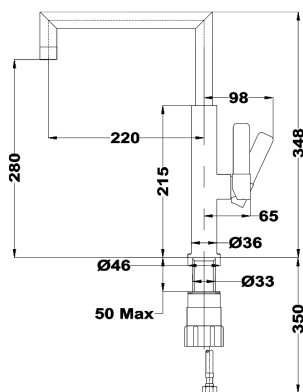

COLOR

■ Chrome

Ref. 116030028 | EAN: 8434778003741