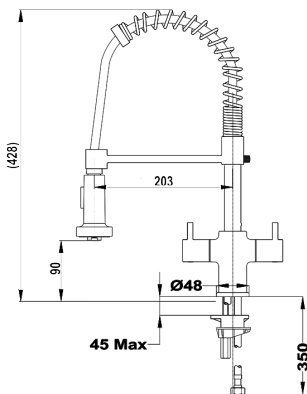

COLOR

■ Chrome

Ref. 116090000 | EAN: 8434778003185

KITCHEN TAPS

NEW

GO 939
TOTAL

- Swivel and flexible spout
- Pull-down shower 2 functions
- Anti-scale aerator
- Easy quick fixation system
- Certified flexible inlet pipes
- 3/8" or 1/2" flexible inlet pipes included