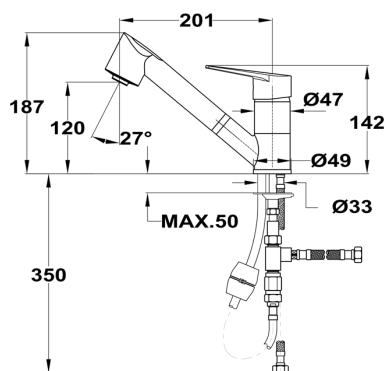

COLOR

■ Chrome

Ref. 116030015 | EAN: 8434778003086

KITCHEN TAPS

NEW

MTN 979

EASY

- One handle kitchen tap
- Niederdruck
- Swivel spout
- Pull-out shower 2 functions
- 40mm cartridge
- Anti-scale aerator
- 3/8" flexible inlet pipes