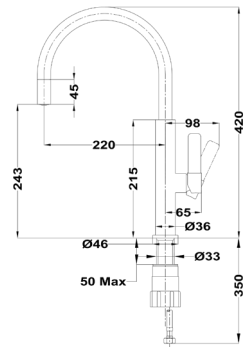

COLOR

Black

Ref. 116030023 | EAN: 8434778002102