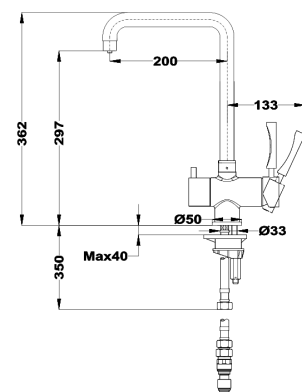

NEW

FOT 994
TOTAL

- One handle kitchen tap
- Swivel spout
- Anti-scale aerator
- 3/8" or 1/2" flexible inlet pipes included

COLOR

■ Chrome

Ref. 116030029 | EAN: 8434778003758

NEW

OS 229
TOTAL

- Sink mixer with filter function
- 2 independent waterways for (unfiltered and filtered water)
- Without purifier filter system
- Swivel spout
- Anti-scale aerator
- 3/8" or 1/2" flexible inlet pipes included