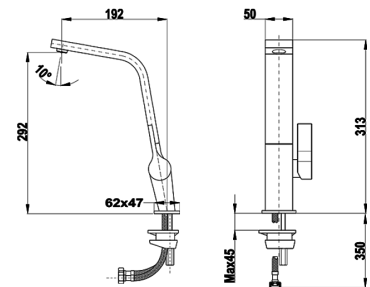

- One handle kitchen tap
- Swivel Spout
- Anti-scale aerator integrated in the spout
- 3/8" or 1/2" flexible inlet pipes included
- Surface resistant to daily use

COLOR

Chrome

Ref. 116030004 | EAN: 8434778002973