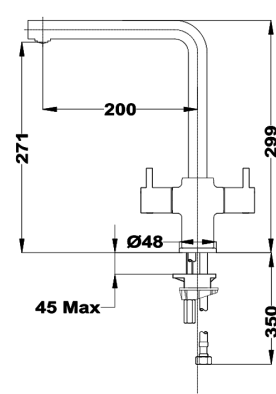

Ref. 116030016 | EAN: 8434778003093

NEW

GO 914
EASY

- Two handles kitchen tap
- Swivel spout
- Anti-scale aerator
- 3/8" or 1/2" flexible inlet pipes included

COLOR

Chrome

Ref. 116030018 | EAN: 8434778003116