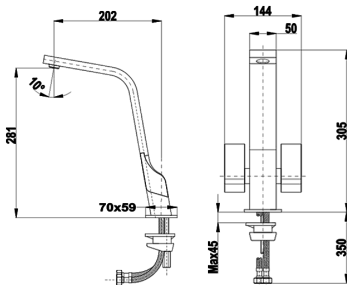

COLOR

Ref. 116030010 | EAN: 8434778003031