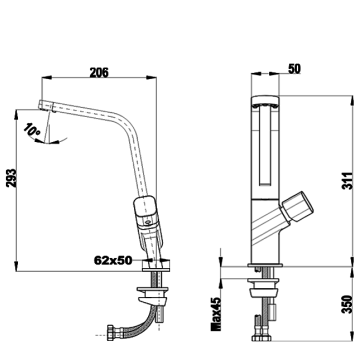

COLOR

Chrome

Ref. 116030009 | EAN: 8434778003024