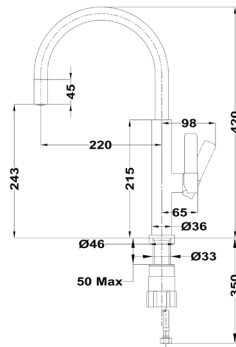

Ref. 116030022 | EAN: 8434778002096

NEW

FOT 995
TOTAL

- Urban Colors Edition
- One handle kitchen tap
- Swivel spout
- Anti-scale aerator integrated in the spout
- 3/8" flexible inlet pipes

COLOR

 **White**