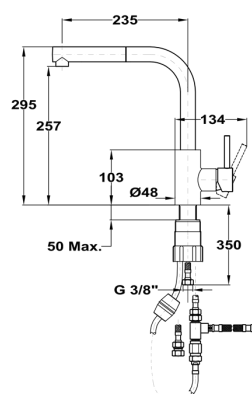

NEW

GO 994
EASY

- Two handles kitchen tap
- Swivel spout
- Anti-scale aerator
- 3/8" or 1/2" flexible inlet pipes included

COLOR

■ Chrome

Ref. 116030020 | EAN: 8434778003130

NEW

ARN 938
EASY

- One handle kitchen tap
- Niederdruck
- Swivel spout
- Pull-out shower 1 function
- Anti-scale aerator
- 3/8" flexible inlet pipes

COLOR

■ Chrome

Ref. 116020002 | EAN: 8434778003178

NEW

INN 913
EASY

- One handle kitchen tap
- Niederdruck
- Swivel spout
- Anti-scale aerator
- 3/8" flexible inlet pipes