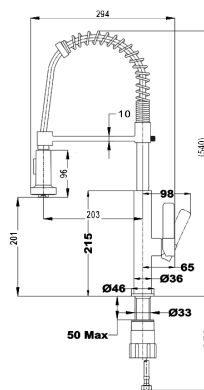

COLOR

Ref. 116010002 | EAN: 8434778002812