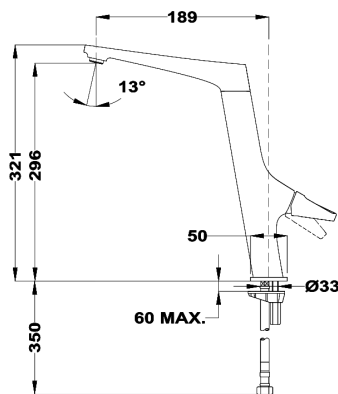

COLOR

Chrome

Ref. 116030030 | EAN: 8434778008951