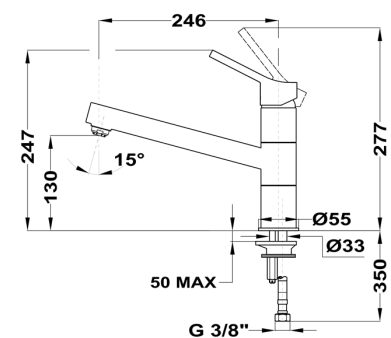

- One handle kitchen tap
- Niederdruck
- Swivel spout
- Pull-out shower 1 function
- Anti-scale aerator
- 3/8" flexible inlet pipes

COLOR

■ Chrome

Ref. 116020002 | EAN: 8434778003178

NEW

INN 913
EASY

- One handle kitchen tap
- Niederdruck
- Swivel spout
- Anti-scale aerator
- 3/8" flexible inlet pipes