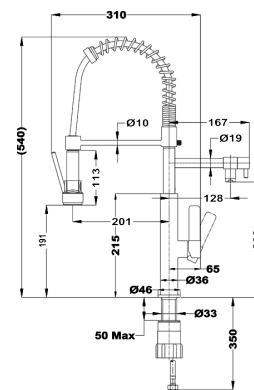

COLOR

Ref. 116010002 | EAN: 8434778002812

NEW

FOT 999 MAESTRO

- Professional sink mixer with swivel and flexible spout
- Hand shower with stop function. 1 function: shower
- High resistant flexible spring
- Stainless steel flexible hose reinforced with plastic for better protection and easy cleaning
- 3/8" or 1/2" flexible inlet pipes included