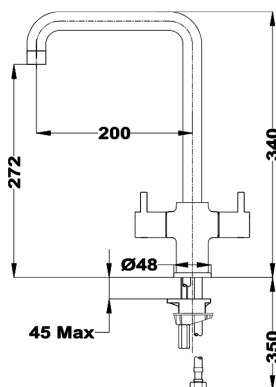

COLOR

■ Chrome

Ref. 116030020 | EAN: 8434778003130