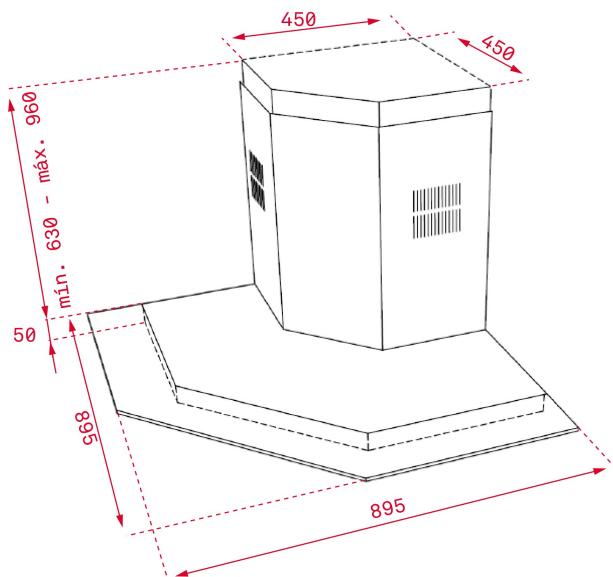

LED

Stop Delay
Timer**REFERENCE**

REF: 40477002

EAN: 8421152145845

FEATURES

Decorative glass wing hood
 Electronic control with display
 3 speeds + 1 intensive
 Free Outlet exhaust capacity (m3/h): 920
 Intensive speed exhaust capacity (m3/h): 807
 Max speed exhaust capacity (m3/h): 631
 Min speed exhaust capacity (m3/h): 315
 Intensive speed sound level (dBA): 60
 Max speed sound level (dBA): 55
 Min speed sound level (dBA): 42
 3 LED lamps
 2 Stainless Steel filters
 Stop delay timer
 Filer saturation indicator
 Easy-Clean inside panel
 Operating pilot light
 Anti-return valve included
 Outlet reduction included
 Optional recirculation kit with tube cover installation: SET 1/L
 Optional Charcoal Filter: D4C

DIMENSIONS**Product height (mm):** 680-1010**Product width (mm):** 895**Product depth (mm):** 895**Product length (mm):****Net weight (Kg):** 26,7**TECHNICAL DETAILS**

Energy Efficiency Class: A

Noise (LwA) Min Speed (dB): 56