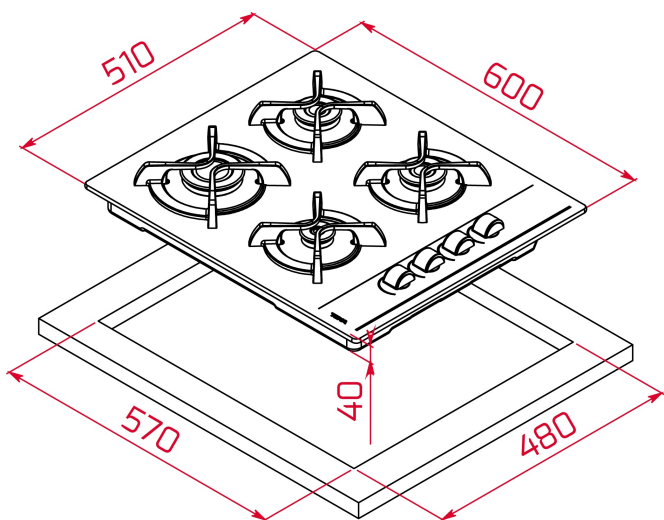

REFERENCE

REF: 112580024

EAN: 8434778005561

FEATURES

- Gas on glass hob
- Lateral control knobs
- 4 cooking zones
- 1 fast burner, 2.8 kW
- 2 semi fast burners, 1.7 kW
- 1 auxiliary burner, 1 kW
- Tempered glass surface
- Auto-lock safety system
- Cast iron grids
- Easy installation kit
- Maximum nominal power 7300 W

DIMENSIONS

Product height (mm): 110

Product width (mm): 600

Product depth (mm): 510

Product length (mm):

Net weight (Kg): 14,15

TECHNICAL DETAILS

Power rate (V): 220-240

Frequency (Hz): 50/60

Maximum Nominal Power (W): 7300

COLOURS

112580024

Black glass

ENERGY EFFICIENCY

Power consumption in standby mode (W): -

Time to reach standby mode (min): -