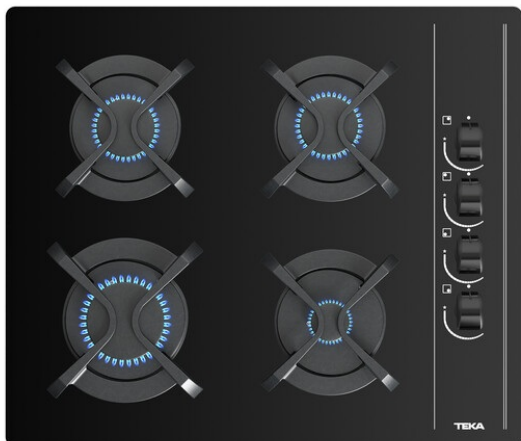

## GBC 64002

Gas on Glass hob with ergonomic design knobs and 4 cooking zones

Autolock

Easy installation

## FEATURES

- Gas on glass hob
- Lateral control knobs
- 4 cooking zones
- 1 fast burner, 2.8 kW
- 2 semi fast burners, 1.7 kW
- 1 auxiliary burner, 1 kW
- Tempered glass surface
- Auto-lock safety system
- Cast iron grids
- Easy installation kit
- Maximum nominal power 7300 W

## COLOURS

112580024

Black glass