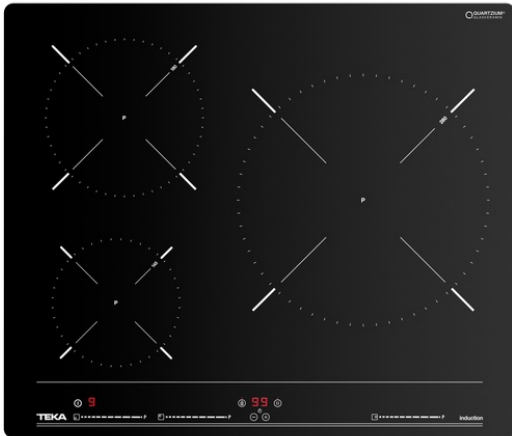

TEKA**IBC 63010 M**

Urban Colors Edition. Induction hob with MultiSlider touch control and 3 cooking zones

MultiSlider

Autolock

Power

Power Plus

Easy
installation**REFERENCE**

REF: 112520006

EAN: 8434778003802

FEATURES

Urban Colors Edition
Induction hob
Touch Control MultiSlider
3 cooking zones
1 zone Ø 280 mm
1 zone Ø 180 mm
1 zone Ø 145 mm
Ceramic glass surface
Auto-lock safety system
Cooking timer
Power plus
Child lock
Residual heat indicator
Power management
Easy installation kit
Maximum nominal power 5900 W
Optional: Grilling plate
Optional: Teppanyaki

DIMENSIONS**Product height (mm):** 50**Product width (mm):** 600**Product depth (mm):** 510**Product length (mm):****Net weight (Kg):** 9,63**TECHNICAL DETAILS**

Power rate (V): 220-240

Frequency (Hz): 50/60

Maximum Nominal Power (W): -

COLOURS

112520006

Black glass

ENERGY EFFICIENCY

Power consumption in standby mode (W): 0.3

Time to reach standby mode (min): 1