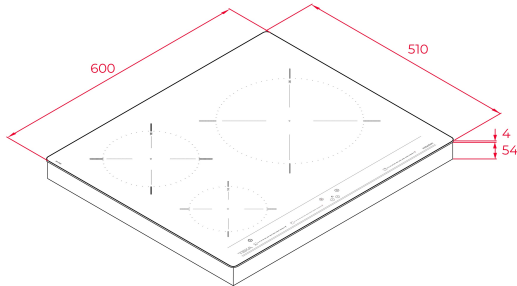

TEKA**IBC 63010 M**

Urban Colors Edition. Induction hob with MultiSlider touch control and 3 cooking zones

MultiSlider

Autolock

Power

Power Plus

Easy
installation**REFERENCE**

REF: 112520006

EAN: 8434778003802

FEATURES

Urban Colors Edition
Induction hob
Touch Control MultiSlider
3 cooking zones
1 zone Ø 280 mm
1 zone Ø 180 mm
1 zone Ø 145 mm
Ceramic glass surface
Auto-lock safety system
Cooking timer
Power plus
Child lock
Residual heat indicator
Power management
Easy installation kit
Maximum nominal power 5900 W
Optional: Grilling plate
Optional: Teppanyaki

DIMENSIONS**Product height (mm):** 50**Product width (mm):** 600**Product depth (mm):** 510**Product length (mm):****Net weight (Kg):** 9,63**TECHNICAL DETAILS**

Power rate (V): 220-240

Frequency (Hz): 50/60

Maximum Nominal Power (W): -

COLOURS

112520006

Black glass

ENERGY EFFICIENCY

Power consumption in standby mode (W): 0.3

Time to reach standby mode (min): 1