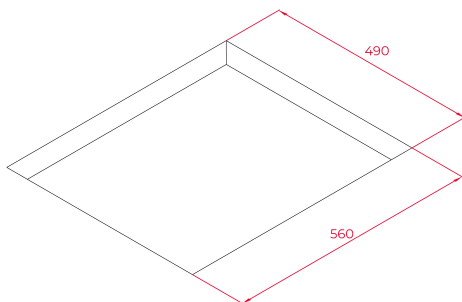

TEKA**IBC 63010 M**

Urban Colors Edition. Induction hob with MultiSlider touch control and 3 cooking zones

MultiSlider

Autolock

Power

Power Plus

Easy
installation**REFERENCE**

REF: 112520006

EAN: 8434778003802

FEATURES

Urban Colors Edition
Induction hob
Touch Control MultiSlider
3 cooking zones
1 zone Ø 280 mm
1 zone Ø 180 mm
1 zone Ø 145 mm
Ceramic glass surface
Auto-lock safety system
Cooking timer
Power plus
Child lock
Residual heat indicator
Power management
Easy installation kit
Maximum nominal power 5900 W
Optional: Grilling plate
Optional: Teppanyaki

DIMENSIONS**Product height (mm):** 50**Product width (mm):** 600**Product depth (mm):** 510**Product length (mm):****Net weight (Kg):** 9,63**TECHNICAL DETAILS**

Power rate (V): 220-240

Frequency (Hz): 50/60