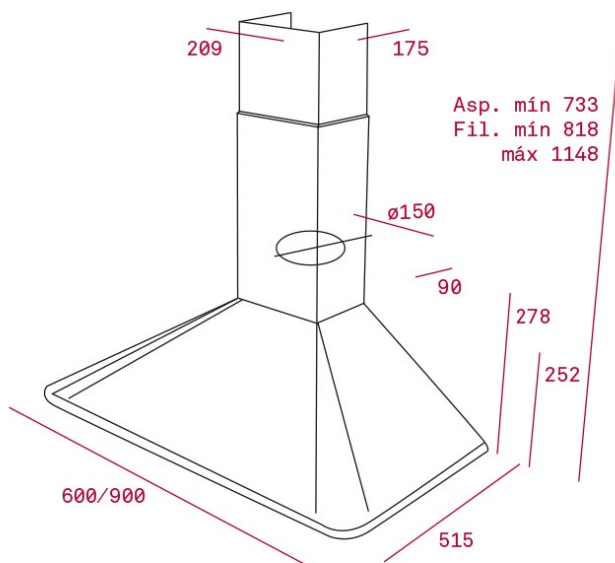

DOS 60.1 ATS

Country Style Edition. Wall-mounted hood with 3 speeds

LED

**REFERENCE**

REF: 113010005

EAN: 8434778010091

FEATURES

Country Style Edition

Decorative pyramidal hood

Electronic control

3 speeds

Free Outlet exhaust capacity (m³/h): 650Max speed exhaust capacity (m³/h): 603Min speed exhaust capacity (m³/h): 256

Max speed sound level (dBA): 66

Min speed sound level (dBA): 51

2 LED lamps

2 Aluminum filters

Operating pilot light

Anti-return valve included

Outlet reduction included

Optional recirculation kit with tube cover installation: SET 4/D

Optional Charcoal Filter: D5C

DIMENSIONS**Product height (mm):** 733-1148**Product width (mm):** 600/900**Product depth (mm):** 500**Product length (mm):****Net weight (Kg):** 11,2**TECHNICAL DETAILS**