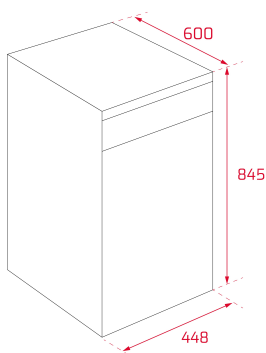

TEKA**DFS 24610 WH**

HomeCare Series free standing dishwasher with 9 place settings and 6 washing programs, 45cm

Eco
Function

Extra Dry
function

**REFERENCE**

REF: 114320002

EAN: 8434778014006

FEATURES

DIMENSIONS**Product height (mm):** 845**Product width (mm):** 448**Product depth (mm):** 600**Product length (mm):****Net weight (Kg):** 36,5**TECHNICAL DETAILS**

Energy Efficiency Class: A+

Energy Consumption (Kw/day): -