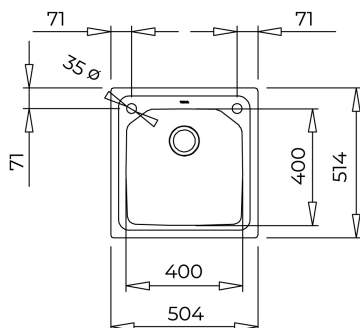

REFERENCE

REF: 115000057

EAN: 8434778019629

FEATURES

Brooklyn Series

Stainless steel sink, Polished finish

One bowl

2-in-1 installation possibilities: top or flush

V-control 3½" automatic waste basket with siphon

New HelixPRO waste basket

SilentSmart, 50% less noise

210 mm deep bowl

50 cm base unit

DIMENSIONS

Product height (mm):

Product width (mm): 514

Product depth (mm):

Product length (mm): 504

Net weight (Kg): 3,64

COLOURS

115000057

Stainless steel