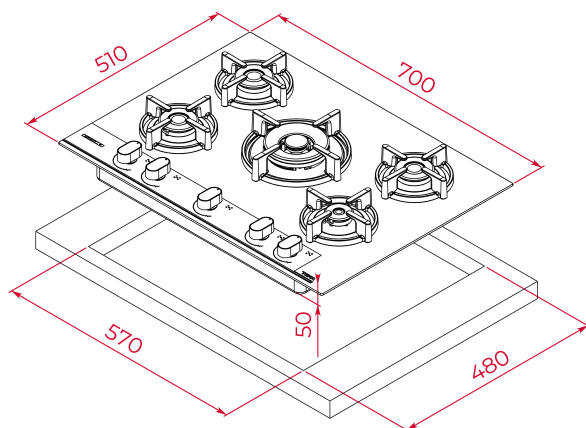

TEKA**TOTAL GBC 75-G1 GBC BM**

Infinity G1 Gas on Glass hob. Special edition by Italdesign Giugiaro

Auto
ignition

Autolock

Easy
installation**REFERENCE**

REF: 112570210

EAN: 8434778022612

FEATURES

Designed in Italy by Italdesign Giugiaro

Gas on Glass hob

Exclusive matte black finishing

Frontal mechanical control panel with ergonomic design

5 cooking zones

1 double ring burner, 3,50 kW

1 fast burner, 2,80 kW

Maximum nominal power 10450 W

Optional: Wok support

DIMENSIONS**Product height (mm):** 110**Product width (mm):** 700**Product depth (mm):** 510**Product length (mm):****Net weight (Kg):** 16**TECHNICAL DETAILS**