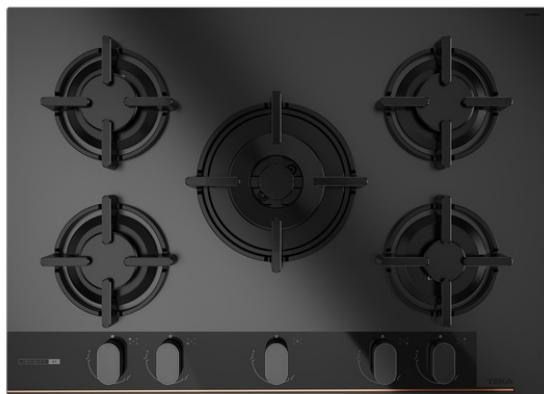

TEKA**TOTAL GBC 75-G1 GBC BM**

Infinity G1 Gas on Glass hob. Special edition by Italdesign Giugiaro

Auto
ignition

Autolock

Easy
installation**REFERENCE**

REF: 112570210

EAN: 8434778022612

FEATURES

Designed in Italy by Italdesign Giugiaro

Gas on Glass hob

Exclusive matte black finishing

Frontal mechanical control panel with ergonomic design

5 cooking zones

1 double ring burner, 3,50 kW

1 fast burner, 2,80 kW

1 semi fast burner, 1,75 kW

1 semi fast burner, 1,40 kW

1 auxiliary burner, 1,00 kW

Ceramic glass surface

Auto ignition

Auto-lock safety system

Cast iron grids

Easy installation kit

Maximum nominal power 10450 W

Optional: Wok support

DIMENSIONS**Product height (mm):** 110**Product width (mm):** 700**Product depth (mm):** 510**Product length (mm):****Net weight (Kg):** 16**TECHNICAL DETAILS**