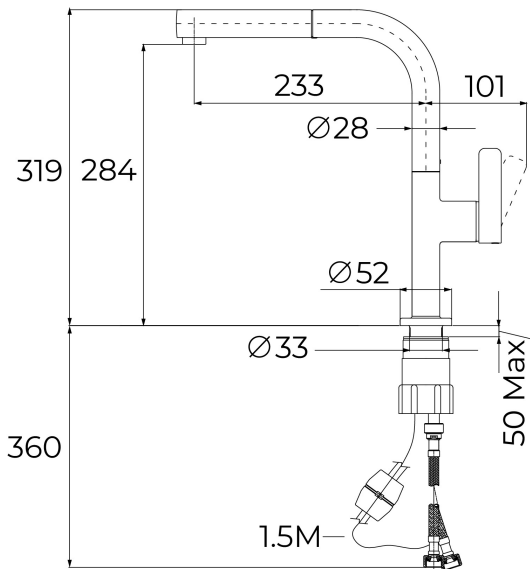

TEKA**OVAL 938**

Single lever pull-out kitchen tap with oval body and 1/2" flexible inlet pipes

**REFERENCE**

REF: 116020020

EAN: 8434778027297

FEATURES

Oval Series

High spout pull-out kitchen tap

Slim elegant design

Swivel spout 360°

Anti-scale aerator

Pull-out 1 function: normal

Waterflow limited to 9,5 l/min

Extra resistant flexible hose

Cartridge with ceramic discs of high resistance

Cartridge diameter: 35 mm

Spout diameter: 28 mm

Highly precise temperature control

Greater handling sensitivity with smoother movements

Easy-Quick fixation system

1/2" flexible inlet pipes

Anti-scale
aeratorPull Out
Shower

Resistance

Swivel
spoutEasy
installation**DIMENSIONS****Product height (mm):** 319**Product width (mm):****Product depth (mm):****Product length (mm):****Net weight (Kg):** 1,49**COLOURS**

116020020 Black

116020017 Black