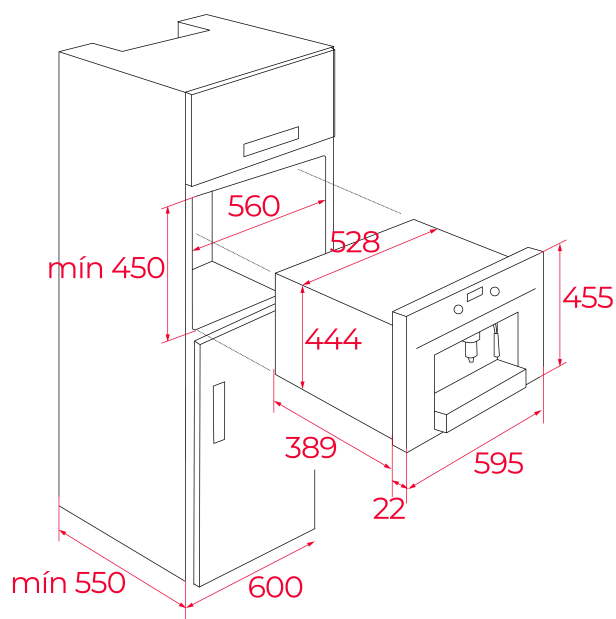

**TEKA****MAESTRO MLC 84-G1 BM**

Infinity G1 compact microwave. Special edition by Italdesign Giugiaro, 45cm

44L

**REFERENCE**

REF: 111160027

EAN: 8434778028737

**FEATURES**

Infinity G1 special edition  
Designed in Italy by Italdesign Giugiaro  
Microwave + Grill  
3 cooking functions  
5 power levels + 1000 W microwave power  
2500 W grill  
Defrost by time and weight  
Touch control display with knobs  
Chrome supports with 4 cooking levels  
Removable double glazed door  
Automatic disconnection security system  
Glass tray and reinforced grid  
Capacity (gross/net): 45 / 44 litres

**DIMENSIONS****Product height (mm):** 455**Product width (mm):** 595**Product depth (mm):** 559**Product length (mm):****Net weight (Kg):** 28,4**TECHNICAL DETAILS**

MWO Power (W): 1000

Frequency (Hz): 50

Maximum Nominal Power (W): 3200

Grill (W): -

**COLOURS**

111160027

Black matt