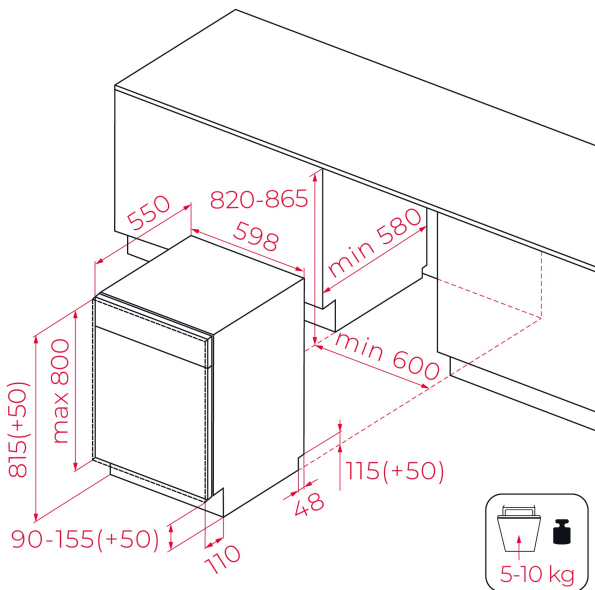

TEKA**DFI 46760**

Fully integrated dishwasher with SlidingDoor system, easy lift basket and cutlery tray

Eco
FunctionThird
Cutlery
TrayExtra Dry
functionAutoDoor
opening
systemSliding
Door**REFERENCE**

REF: 114270038

EAN: 8434778032734

FEATURES

Fully integrated dishwasher

Electronic control panel with white display

Capacity: 14 plate settings

Washing programs: 6

Washing temperatures: 45°, 50°, 55°, 60°, 65°C

PremiumDry automatic opening system

Noise level: 44 dBA

Adjustable back feet from front

Sliding Detergent drawer

DIMENSIONS**Product height (mm):** 815**Product width (mm):** 598**Product depth (mm):** 550**Product length (mm):****Net weight (Kg):** 33,00**TECHNICAL DETAILS**