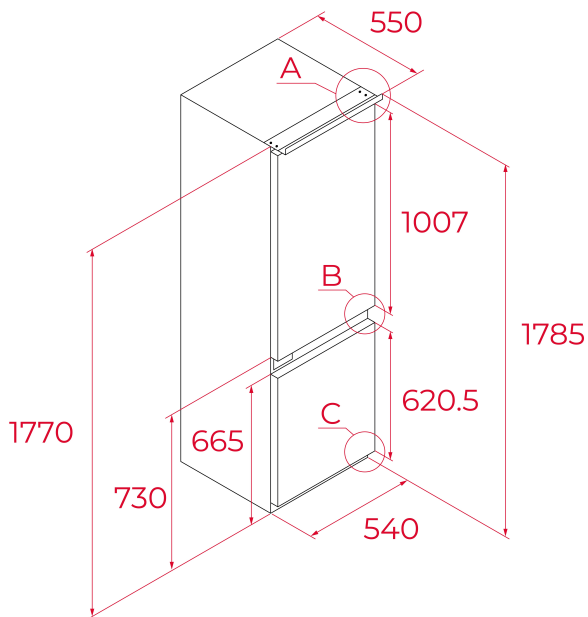

TEKA**RBF 43345 FI**

Built-in bottom freezer refrigerator with secret zone

Motor
Inverter

Easy 90

LED

**REFERENCE**

REF: 113570026

EAN: 8434778033564

FEATURES

Built-in bottom freezer refrigerator
Manual defrost
Secret zone
Inverter motor
Inner control display
Electronic adjustable thermostat
Easy door opening at 90°
1 FreshBox drawer
1 FlipBox
2 freezer drawers with metallic finishing
4 safety glass shelves with metallic finishing
Sliding installation
Reversible doors
Fast freezing and fast cooling function
Front and back adjustable feet
LED Illumination
Climate class: SN/N/ST/T
Total net capacity: 271 litres
Ice cube tray included

DIMENSIONS

Product height (mm): 1785
Product width (mm): 540
Product depth (mm): 550
Product length (mm):
Net weight (Kg): 55

TECHNICAL DETAILS

Energy efficiency class (UE 2019/2016): E
Climate Class: SN/N/ST/T
Energy Consumption (Kw/day): 0.619
Annual Consumption (kWh/year): 226
Freezing Capacity: 3.6
Noise Level (dBA): 38(C)
Power rate (V): 220V-240V~
Frequency (Hz): 50Hz