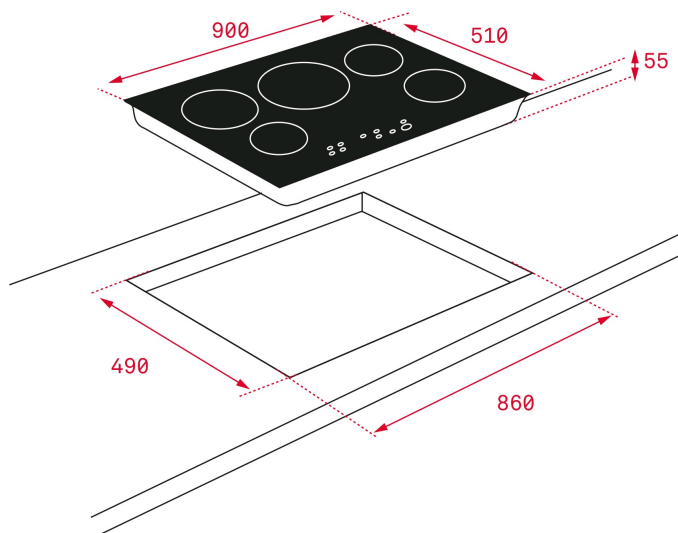

Space induction hob
Touch control slider
Cooking timer
4 cooking zones:
2 Flex induction 270 x 180 mm=280x385
1 induction Ø 280 mm
1 induction Ø 145 mm
1 FlexiZone 280 x 385 mm
Power Plus function
Child lock
Stop & Go Function
Residual heat indicators
Synchro function
Pan detector
Low-temperature function
Maximum nominal power : 7.400 W

DIMENSIONS

Product height (mm): 50
Product width (mm): 900
Product depth (mm): 510
Product length (mm):
Net weight (Kg): 14,3

TECH SPECS

FITTING MEASURES

Built-in Width (mm): 860
Built-in Depth (mm): 490
Built-in Height (mm): 50

Left front cooking zone - Consumption in Wh/Kg (EU 66/2014):
171,7

Center rear cooking zone - Consumption in Wh/Kg (EU 66/2014): No

Center center cooking zone - Diameter (mm): 145

Center center cooking zone - Type: Single Zone

Center front cooking zone - Consumption in Wh/Kg (EU 66/2014): 201,5

Right rear cooking zone - Type: Flex Zone

Right rear cooking zone - Consumption in Wh/Kg (EU 66/2014):
No

Right front cooking zone - Diameter (mm): 270 x 180