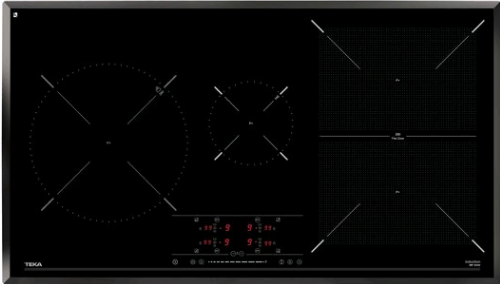

IRF 9430 90cm Flex Induction Hob with 5 zones and Slider Touch Control

Autolock

Power Plus

Slider

Easy
installation

Flex

DESCRIPTION

90cm Flex Induction Hob with 5 zones and Slider Touch Control

Space induction hob
Touch control slider
Cooking timer
4 cooking zones:
2 Flex induction 270 x 180 mm=280x385
1 induction Ø 280 mm
1 induction Ø 145 mm
1 FlexiZone 280 x 385 mm
Power Plus function
Child lock
Stop & Go Function
Residual heat indicators
Synchro function
Pan detector
Low-temperature function
Maximum nominal power : 7.400 W

DIMENSIONS

Product height (mm): 50
Product width (mm): 900
Product depth (mm): 510
Product length (mm):
Net weight (Kg): 14,3

TECH SPECS

FITTING MEASURES

Built-in Width (mm): 860
Built-in Depth (mm): 490
Built-in Height (mm): 50