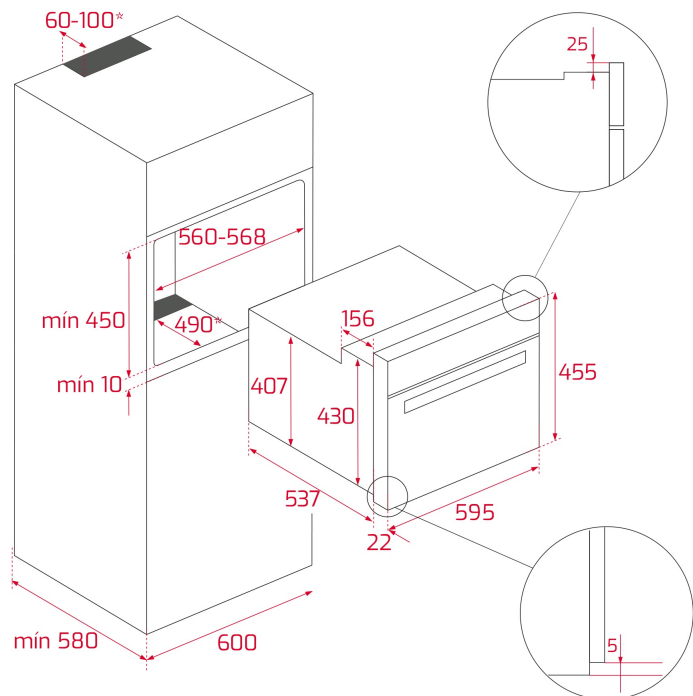

DIMENSIONS

Product height (mm): 455
Product width (mm): 595
Product depth (mm): 559
Product length (mm):
Net weight (Kg): 30

TECH SPECS

PARTICULAR CHARACTERISTICS

Certificates: CE/CB
Number of cavities: 1
Type of inner light: Halogen
Inside light position: Top rear right
Enamelled cavity: Yes
Function selector: MECHANICAL
Number of cooking functions: 11
MaxiGrill function: Yes
Bottom function: Yes
Turbo function: Yes
ECO function: Yes
Touch Control Programmer: Yes
Knobs type: MMX FIX KNOB
Removable chromed tray guides: Yes
Number of guide levels: 5
Number of guide levels (lower cavity): 0
Forced refrigeration tangential 1 speed: Yes
Microwave function: Yes
Microwave defrosting: Yes
Number of power levels: 5
Seconds Quick Start: Yes
Tangential ventilation: Yes

ELECTRIC CONNECTION

Maximum Nominal Power (W): 3400

Frequency (Hz): 50

Power rate (V): 220-240

Cable Connection Length (cm): 110

Inside light Consumption (W): 25

ENERGY CONSUMPTION

Bottom Heating Element (W): 1000