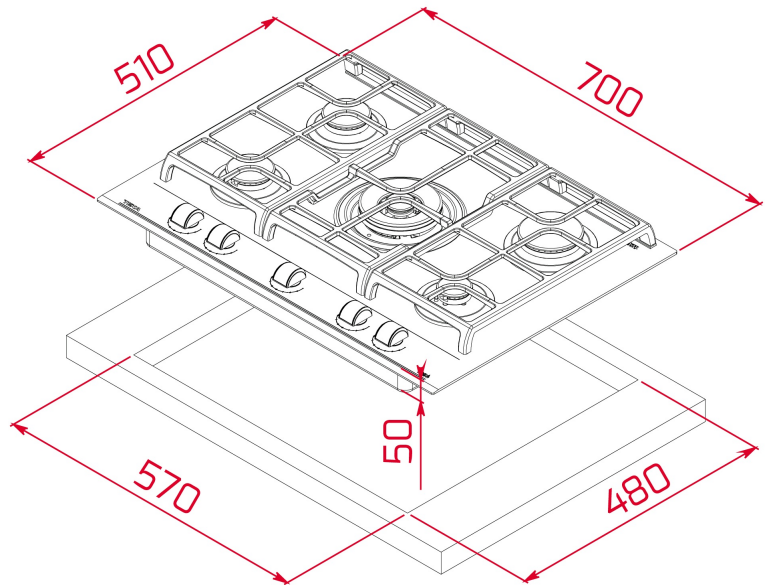

## DIMENSIONS

**Product height (mm):** 98  
**Product width (mm):** 700  
**Product depth (mm):** 510  
**Product length (mm):**  
**Net weight (Kg):** 13,5

### FITTING MEASURES

**Built-in Width (mm):** 570  
**Built-in Depth (mm):** 480  
**Built-in Height (mm):** 49