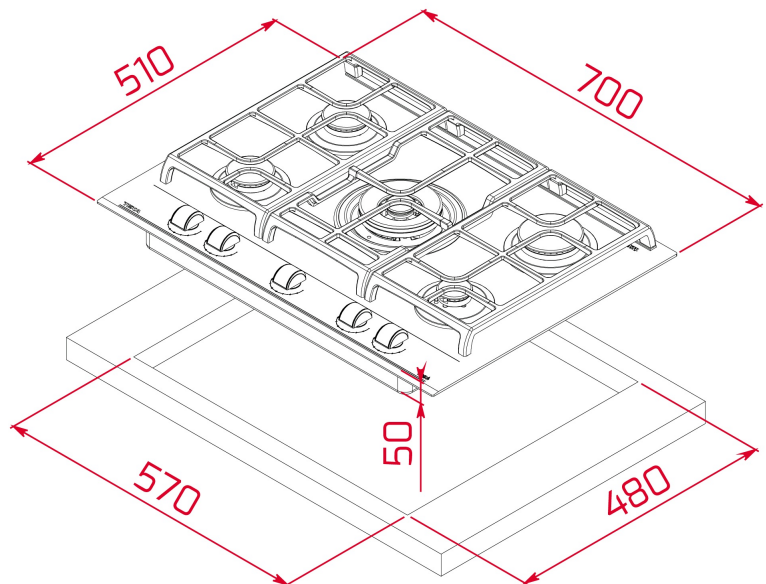

## DIMENSIONS

**Product height (mm):** 110  
**Product width (mm):** 700  
**Product depth (mm):** 510  
**Product length (mm):**  
**Net weight (Kg):** 13,5

### FITTING MEASURES

**Built-in Width (mm):** 570  
**Built-in Depth (mm):** 480  
**Built-in Height (mm):** 49